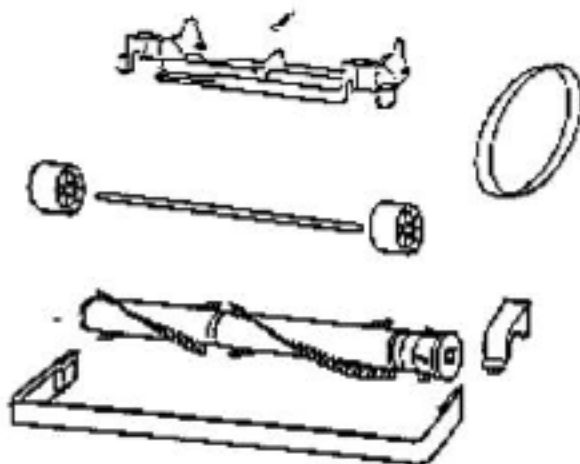

PARTS2 - 4462AT

Ref #	Part	Description	Comments	Qty
1	02093-288N	CADDY - TOOL		
2	15072-313N	LENS - MOTOR COVER		
3	15294-1	HANDLE & GRAPHICS ASSEMBL		
4	15377-1	SWITCH ASSEMBLY		
5	27474B-288N	SWITCH - BUTTON		
6	27492	MOTOR GASKET		
7	27549-288N	DOOR - FILTER		
8	37761-2	BAG INDICATOR ASSEMBLY		
9	38420-2	CLAMP		
10	38469	FILTER - SECONDARY(USE 39334)		
11	38517A-119N	HOOK - CORD RELEASE		
12	38611	HEADLAMP SCKT & TERMINAL		
13	38613	GASKET		
14	38638	MOTOR INTAKE FLANGE		
15	38661	FOAM - SOUND		
16	38663	MOTOR INTAKE GASKET		
17	38678-119N	PLUNGER		
18	38680-5	SUPPLY CORD & TERMINAL AS		
19	38688	MOTOR SHIELD		
20	38689-1	SHIELD-REAR HOUSING		
21	38755	FILTER-EXHAUST (HI EFFICI)		
22	48815	LAMP - HEADLIGHT		
23	53190-1	BUSHING - STRAIN RELIEF-P		
24	53197-1	SCREW PACKAGE		
25	53238-1	SCREW PACKAGE		
26	54936-15	BAG COVER ASSY - PACKAGED		
27	54937-8	Discontinued, use 54937-1		
28	54940	MOTOR ASSY - CARTONED		
29	55794	SPRING		
30	56750	CLIP - BAG INDICATOR		
31	58505	GASKET - BAG COVER		
32	58725	AIR DUCT & GASKET ASSY		
33	60068-1	SCREW PACKAGE		
34	60126-1	REAR HOUSING - PACKAGED		
35	60134	TORS SPRING PKG		
36	60165	RETAINING RING PKG		
37	60192-1	WIRE SPLICE 5		

60071-2 BASE ASSY

- 27462A-288N HEIGHT ADJ. KNOB
- 38590 REAR AXLE
- 60079 BRUSHROLL RIB
- 54943 SPRING
- 14993A-119N WHEEL CARRIAGE
- 58206-1 WHEEL AXLE
- 15234-288N FURNITURE GUARD
- 27493-288N REAR WHEEL
- 54432 RETAINING RING
- 54942 PUSH-ON NUT
- 38236A-119N FRONT WHEEL
- NOT ILLUSTRATED**
- 38063 BELT GUARD
- 58506-2 GASKET
- 57569 FELT GASKET