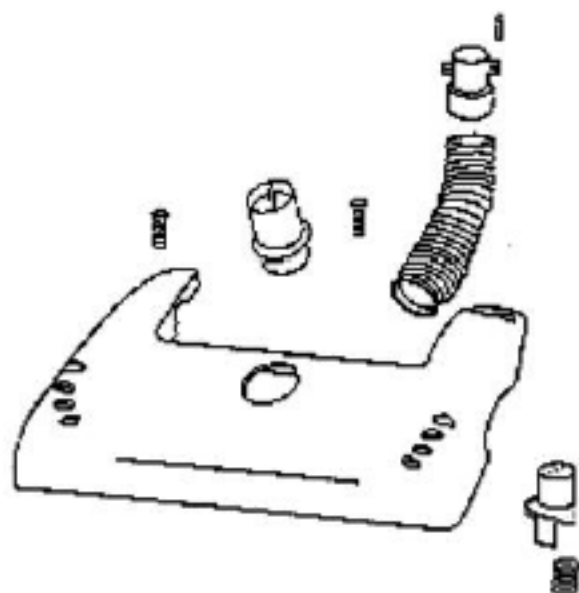

PARTS2 - 4462AT

Ref #	Part	Description	Comments	Qty
1	02093-288N	CADDY - TOOL		
2	15072-313N	LENS - MOTOR COVER		
3	15294-1	HANDLE & GRAPHICS ASSEMBL		
4	15377-1	SWITCH ASSEMBLY		
5	27474B-288N	SWITCH - BUTTON		
6	27492	MOTOR GASKET		
7	27549-288N	DOOR - FILTER		
8	37761-2	BAG INDICATOR ASSEMBLY		
9	38420-2	CLAMP		
10	38469	FILTER - SECONDARY(USE 39334)		
11	38517A-119N	HOOK - CORD RELEASE		
12	38611	HEADLAMP SCKT & TERMINAL		
13	38613	GASKET		
14	38638	MOTOR INTAKE FLANGE		
15	38661	FOAM - SOUND		
16	38663	MOTOR INTAKE GASKET		
17	38678-119N	PLUNGER		
18	38680-5	SUPPLY CORD & TERMINAL AS		
19	38688	MOTOR SHIELD		
20	38689-1	SHIELD-REAR HOUSING		
21	38755	FILTER-EXHAUST (HI EFFICI)		
22	48815	LAMP - HEADLIGHT		
23	53190-1	BUSHING - STRAIN RELIEF-P		
24	53197-1	SCREW PACKAGE		
25	53238-1	SCREW PACKAGE		
26	54936-15	BAG COVER ASSY - PACKAGED		
27	54937-8	Discontinued, use 54937-1		
28	54940	MOTOR ASSY - CARTONED		
29	55794	SPRING		
30	56750	CLIP - BAG INDICATOR		
31	58505	GASKET - BAG COVER		
32	58725	AIR DUCT & GASKET ASSY		
33	60068-1	SCREW PACKAGE		
34	60126-1	REAR HOUSING - PACKAGED		
35	60134	TORS SPRING PKG		
36	60165	RETAINING RING PKG		
37	60192-1	WIRE SPLICE 5		

60071-2 BASE ASSY

- 27462A-288N HEIGHT ADJ. KNOB
- 38590 REAR AXLE
- 60079 BRUSHROLL RIB
- 54943 SPRING
- 14993A-119N WHEEL CARRIAGE
- 58206-1 WHEEL AXLE
- 15234-288N FURNITURE GUARD
- 27493-288N REAR WHEEL
- 54432 RETAINING RING
- 54942 PUSH-ON NUT
- 38236A-119N FRONT WHEEL
- NOT ILLUSTRATED**
- 38063 BELT GUARD
- 58506-2 GASKET
- 57569 FELT GASKET