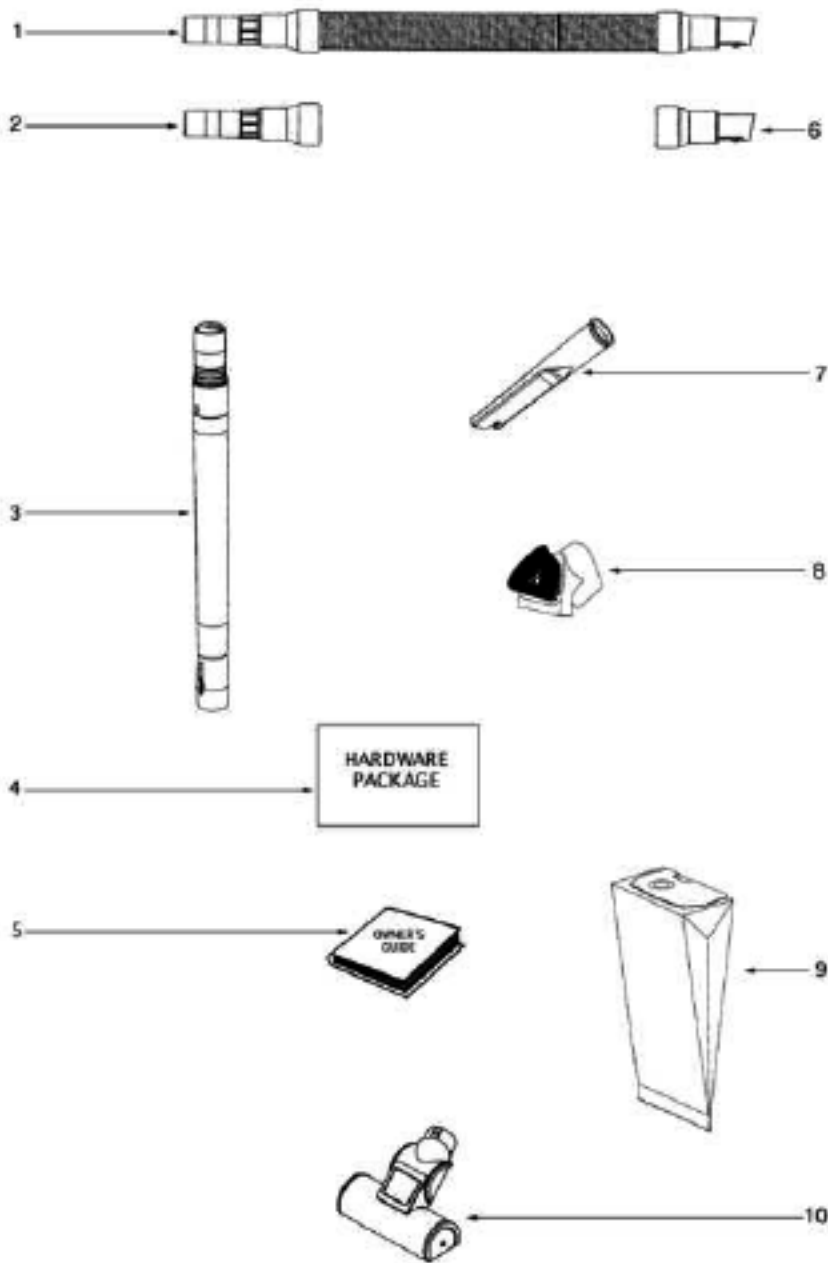

Qty	Part	Description	Comments	Qty
3	3880-16	SUPPLY CORD & TERMINAL ASS		
2	54936-91	BAG COVER ASSY - PACKAGED		
3	58505	GASKET - BAG COVER		
4	38613	GASKET		
5	60126-22	REAR HOUSING - PACKAGED		
6	38688A	MOTOR SHIELD		
7	38661	FOAM - SOUND		
8	38678-119N	PLUNGER		
9	55794	SPRING		
10	48815	LAMP - HEADLIGHT		
11	38611-1	HEADLAMP SCKT & TERMINAL		
12	61505	HEPA FILTER PKG - STYLE H		
13	53197-1	SCREW PACKAGE		
14	27549-288N	DOOR - FILTER		
15	61432-22	MOTOR COVER ASSY W/O LENS		
16	15072-313N	LENS - MOTOR COVER		
17	60068-2	SCREW PACKAGE		
18	27962	GASKET		
19	60261-11	MOTOR ASSEMBLY - PACKAGED		
20	27552B	GROMMET		
21	38482A-119N	CAP - HANDLE		
22	71139-1	HANDLE & CAP ASSEMBLY		
23	53238-44	SCREW PACKAGE		
25	02093A-119N	CADDY - TOOL		
26	27474C-288N	SWITCH - BUTTON		
27	60134	TORS SPRING PKG		
28	28304A	SWITCH - PUSHBUTTON		
29	60165-1	RETAINING RING PKG		
30	39252-2	THERMOSTAT & TERMINAL ASS		
31	38696	SHIELD - LIGHT		
32	61333	MOTOR FILTER PACKAGE		
33	28425	GRILLE - AIR DUCT		
34	59297SV	GASKET - AIR DUCT		
35	15536A-119N	AIR DUCT		
36	27171A	GASKET		
37	39023	FLANGE - MOTOR INTAKE		

Qty	Part	Description	Comments	Qty
3	53238-44	OPERATOR - HEIGHT ADJUSTM		
2	53238-44	SCREW PACKAGE		
3	60069-70	HOOD ASSEMBLY - PACKAGED		
4	60701-11	BASE ASSY - PKGD		
5	28243A-316N	ADAPTER - BASE		
6	54943	SPRING PACKAGE		
7	14993C-119N	CARRIAGE - WHEEL		
8	39173A-119N	WHEEL - FRONT		
9	71551	AXLE - WHEEL		
10	61308-2	BRUSHROLL ASSEMBLY - CART		
11	15591A-288N	GUARD - FURNITURE		
12	53197-1	SCREW PACKAGE		
13	27468D-119N	CUFF - HOSE		
14	38479-4	HOSE - COMPRESSION (PURCH		
15	27467A-288N	RELEASE - HANDLE		
16	60133	COMPRESSION SPRING - PACK		
17	27493A-119N	WHEEL - REAR		
18	54432	PACKAGE - RETAINING RING		
19	38590A	AXLE - REAR		
20	58506-4	GASKET		
21	61120	BELT PKG ASSY-(U-EXTENDED		
22	54376-2	BELT CAP & GASKET - PACKA		
23	57569	GASKET - FELT		
25	38420-2	CLAMP		
	27402	DIVERTER VALVE		