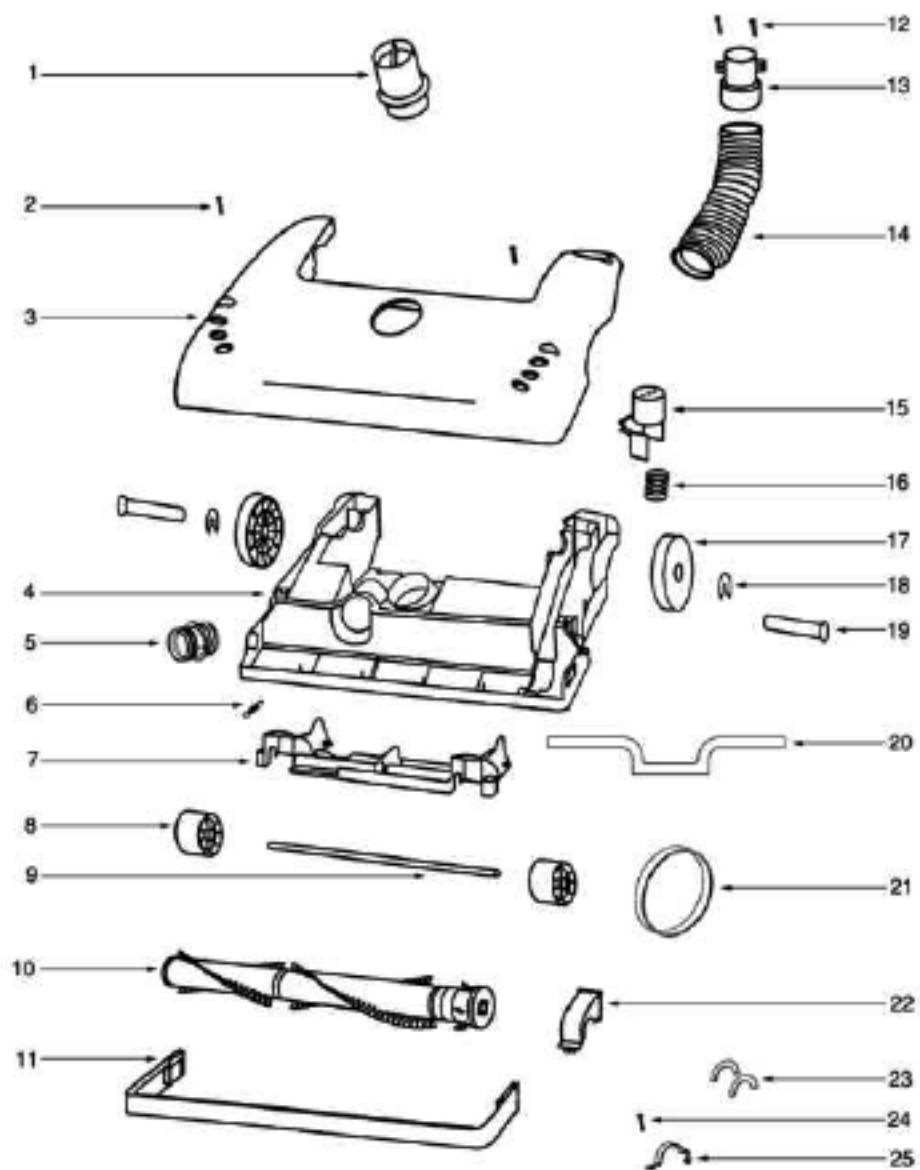

Qty	Part	Description	Comments	Qty
3	3880-16	SUPPLY CORD & TERMINAL ASS		
2	54936-91	BAG COVER ASSY - PACKAGED		
3	58505	GASKET - BAG COVER		
4	38613	GASKET		
5	60126-22	REAR HOUSING - PACKAGED		
6	38688A	MOTOR SHIELD		
7	38661	FOAM - SOUND		
8	38678-119N	PLUNGER		
9	55794	SPRING		
10	48815	LAMP - HEADLIGHT		
11	38611-1	HEADLAMP SCKT & TERMINAL		
12	61505	HEPA FILTER PKG - STYLE H		
13	53197-1	SCREW PACKAGE		
14	27549-288N	DOOR - FILTER		
15	61432-22	MOTOR COVER ASSY W/O LENS		
16	15072-313N	LENS - MOTOR COVER		
17	60068-2	SCREW PACKAGE		
18	27962	GASKET		
19	60261-11	MOTOR ASSEMBLY - PACKAGED		
20	27552B	GROMMET		
21	38482A-119N	CAP - HANDLE		
22	71139-1	HANDLE & CAP ASSEMBLY		
23	53238-44	SCREW PACKAGE		
25	02093A-119N	CADDY - TOOL		
26	27474C-288N	SWITCH - BUTTON		
27	60134	TORS SPRING PKG		
28	28304A	SWITCH - PUSHBUTTON		
29	60165-1	RETAINING RING PKG		
30	39252-2	THERMOSTAT & TERMINAL ASS		
31	38696	SHIELD - LIGHT		
32	61333	MOTOR FILTER PACKAGE		
33	28425	GRILLE - AIR DUCT		
34	59297SV	GASKET - AIR DUCT		
35	15536A-119N	AIR DUCT		
36	27171A	GASKET		
37	39023	FLANGE - MOTOR INTAKE		

Qty	Part	Description	Comments	Qty
3	53238-44	OPERATOR - HEIGHT ADJUSTM		
2	53238-44	SCREW PACKAGE		
3	60069-70	HOOD ASSEMBLY - PACKAGED		
4	60701-11	BASE ASSY - PKGD		
5	28243A-316N	ADAPTER - BASE		
6	54943	SPRING PACKAGE		
7	14993C-119N	CARRIAGE - WHEEL		
8	39173A-119N	WHEEL - FRONT		
9	71551	AXLE - WHEEL		
10	61308-2	BRUSHROLL ASSEMBLY - CART		
11	15591A-288N	GUARD - FURNITURE		
12	53197-1	SCREW PACKAGE		
13	27468D-119N	CUFF - HOSE		
14	38479-4	HOSE - COMPRESSION (PURCH		
15	27467A-288N	RELEASE - HANDLE		
16	60133	COMPRESSION SPRING - PACK		
17	27493A-119N	WHEEL - REAR		
18	54432	PACKAGE - RETAINING RING		
19	38590A	AXLE - REAR		
20	58506-4	GASKET		
21	61120	BELT PKG ASSY-(U-EXTENDED		
22	54376-2	BELT CAP & GASKET - PACKA		
23	57569	GASKET - FELT		
25	38420-2	CLAMP		
	27402	DIVERTER VALVE		