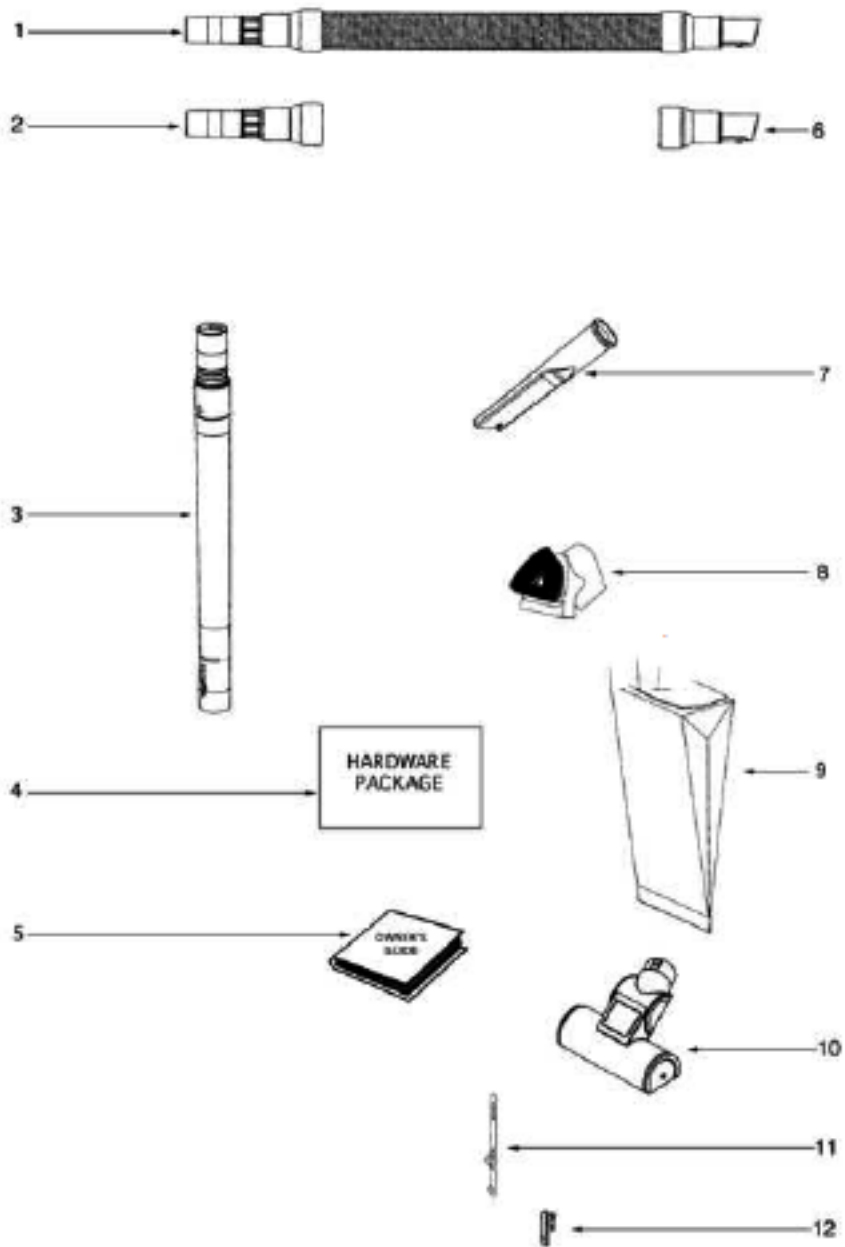

Ref #	Part	Description	Comments	Qty
1	38680-16	SUPPLY CORD & TERMINAL AS		
2	5493E-92	BAG COVER ASSY - PACKAGED		
3	58505	GASKET - BAG COVER		
4	38613	GASKET		
5	60126-22	REAR HOUSING - PACKAGED		
6	38688A	MOTOR SHIELD		
7	72224-1	FOAM - SOUND		
8	38678-119N	PLUNGER		
9	55794	SPRING		
10	48815	LAMP - HEADLIGHT		
11	38611-1	HEADLAMP SCKT & TERMINAL		
12	61505	HEPA FILTER PKG - STYLE H		
13	53197-1	SCREW PACKAGE		
14	27549-288N	DOOR - FILTER		
15	61432-4	MOTOR COVER ASSY W/O LENS		
16	15072-313N	LENS - MOTOR COVER		
17	60068-2	SCREW PACKAGE		
18	27962	GASKET		
19	60261-11	MOTOR ASSEMBLY - PACKAGED		
20	27552B	GROMMET		
21	38482A-119N	CAP - HANDLE		
22	71139-1	HANDLE & CAP ASSEMBLY		
23	53238-44	SCREW PACKAGE		
25	02093A-119N	CADDY - TOOL		
26	27474C-288N	SWITCH - BUTTON		
27	60134	TOHS SPRING PKG		
28	28304A	SWITCH - PUSHBUTTON		
29	60165-1	RETAINING RING PKG		
30	38252-2	THERMOSTAT & TERMINAL ASS		
31	38696	SHIELD - LIGHT		
32	61333	MOTOR FILTER PACKAGE		
33	28425	GRILLE - AIR DUCT		
34	58297SV	GASKET - AIR DUCT		
35	15536A-119N	AIR DUCT		
36	27171A	GASKET		
37	39023	FLANGE - MOTOR INTAKE		

Ref #	Part	Description	Comments	Qty
1	27462E-288N	OPERATOR - HEIGHT ADJUSTM		
2	53238-44	SCREW PACKAGE		
3	60069-71	HOOD ASSEMBLY - PACKAGED		
4	60701-11	BASE ASSY - PKGD		
5	28243A-316N	ADAPTER - BASE		
6	54943	SPRING PACKAGE		
7	14993C-119N	CARRIAGE - WHEEL		
8	39173A-119N	WHEEL - FRONT		
9	71551	AXLE - WHEEL		
10	61308-2	BRUSHROLL ASSEMBLY - CART		
11	15591A-288N	GUARD - FURNITURE		
12	53197-1	SCREW PACKAGE		
13	27468D-119N	CUFF - HOSE		
14	38479-4	HOSE - COMPRESSION (PURCH		
15	27467A-288N	RELEASE - HANDLE		
16	60133	COMPRESSION SPRING - PACK		
17	27493A-119N	WHEEL - REAR		
18	54432	PACKAGE - RETAINING RING		
19	38590A	AXLE - REAR		
20	58506-4	GASKET		
21	51120	BELT PKG ASSY-STYLE U EXT		
22	54376-2	BELT CAP & GASKET - PACKA		
23	57569	GASKET - FELT		
25	38420-2	CLAMP		