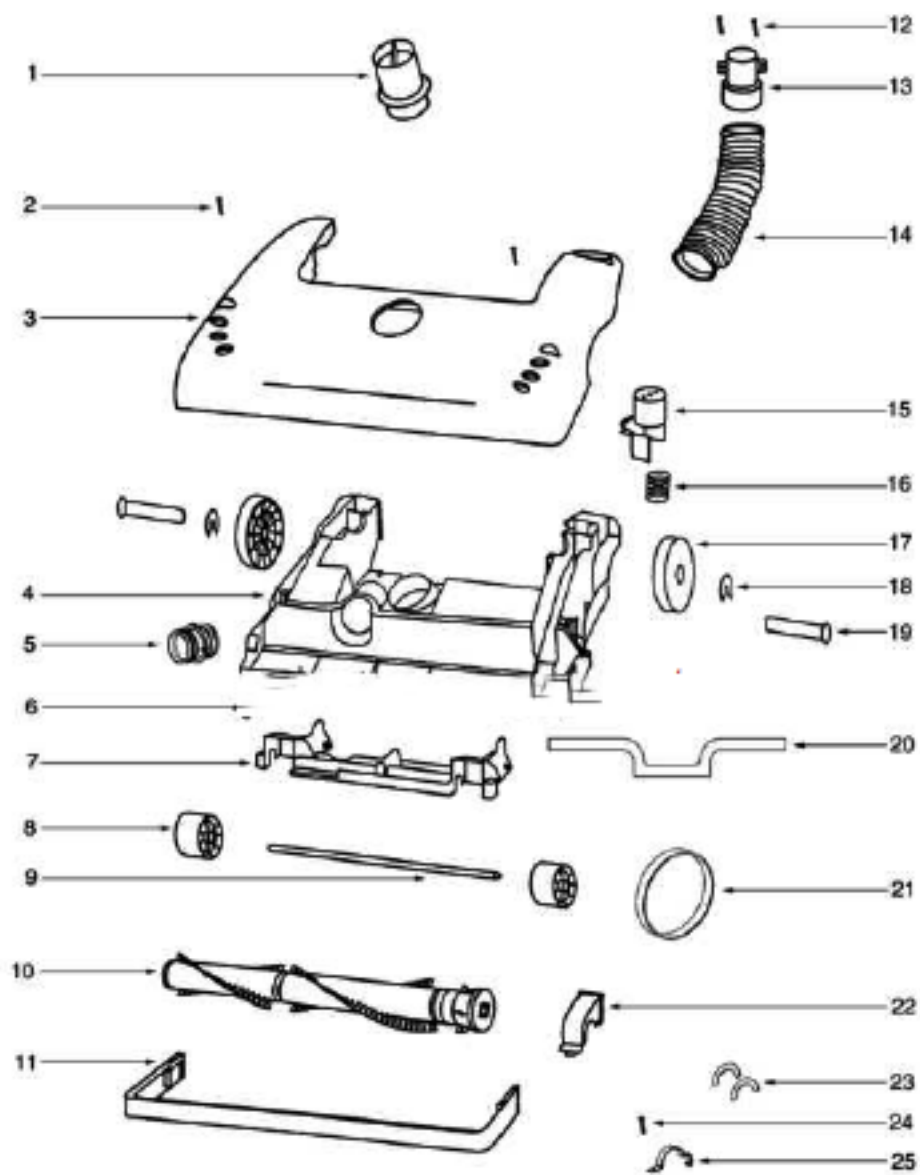

Ref #	Part	Description	Comments	Qty
1	38680-16	SUPPLY CORD & TERMINAL AS		
2	5493E-92	BAG COVER ASSY - PACKAGED		
3	58505	GASKET - BAG COVER		
4	38613	GASKET		
5	60126-22	REAR HOUSING - PACKAGED		
6	38688A	MOTOR SHIELD		
7	72224-1	FOAM - SOUND		
8	38678-119N	PLUNGER		
9	55794	SPRING		
10	48815	LAMP - HEADLIGHT		
11	38611-1	HEADLAMP SCKT & TERMINAL		
12	61505	HEPA FILTER PKG - STYLE H		
13	53197-1	SCREW PACKAGE		
14	27549-288N	DOOR - FILTER		
15	61432-4	MOTOR COVER ASSY W/O LENS		
16	15072-313N	LENS - MOTOR COVER		
17	60068-2	SCREW PACKAGE		
18	27962	GASKET		
19	60261-11	MOTOR ASSEMBLY - PACKAGED		
20	27552B	GROMMET		
21	38482A-119N	CAP - HANDLE		
22	71139-1	HANDLE & CAP ASSEMBLY		
23	53238-44	SCREW PACKAGE		
25	02093A-119N	CADDY - TOOL		
26	27474C-288N	SWITCH - BUTTON		
27	60134	TOHS SPRING PKG		
28	28304A	SWITCH - PUSHBUTTON		
29	60165-1	RETAINING RING PKG		
30	38252-2	THERMOSTAT & TERMINAL ASS		
31	38696	SHIELD - LIGHT		
32	61333	MOTOR FILTER PACKAGE		
33	28425	GRILLE - AIR DUCT		
34	58297SV	GASKET - AIR DUCT		
35	15536A-119N	AIR DUCT		
36	27171A	GASKET		
37	39023	FLANGE - MOTOR INTAKE		

Ref #	Part	Description	Comments	Qty
1	27462E-288N	OPERATOR - HEIGHT ADJUSTM		
2	53238-44	SCREW PACKAGE		
3	60069-71	HOOD ASSEMBLY - PACKAGED		
4	60701-11	BASE ASSY - PKGD		
5	28243A-316N	ADAPTER - BASE		
6	54943	SPRING PACKAGE		
7	14993C-119N	CARRIAGE - WHEEL		
8	39173A-119N	WHEEL - FRONT		
9	71551	AXLE - WHEEL		
10	61308-2	BRUSHROLL ASSEMBLY - CART		
11	15591A-288N	GUARD - FURNITURE		
12	53197-1	SCREW PACKAGE		
13	27468D-119N	CUFF - HOSE		
14	38479-4	HOSE - COMPRESSION (PURCH		
15	27467A-288N	RELEASE - HANDLE		
16	60133	COMPRESSION SPRING - PACK		
17	27493A-119N	WHEEL - REAR		
18	54432	PACKAGE - RETAINING RING		
19	38590A	AXLE - REAR		
20	58506-4	GASKET		
21	51120	BELT PKG ASSY-STYLE U EXT		
22	54376-2	BELT CAP & GASKET - PACKA		
23	57569	GASKET - FELT		
25	38420-2	CLAMP		