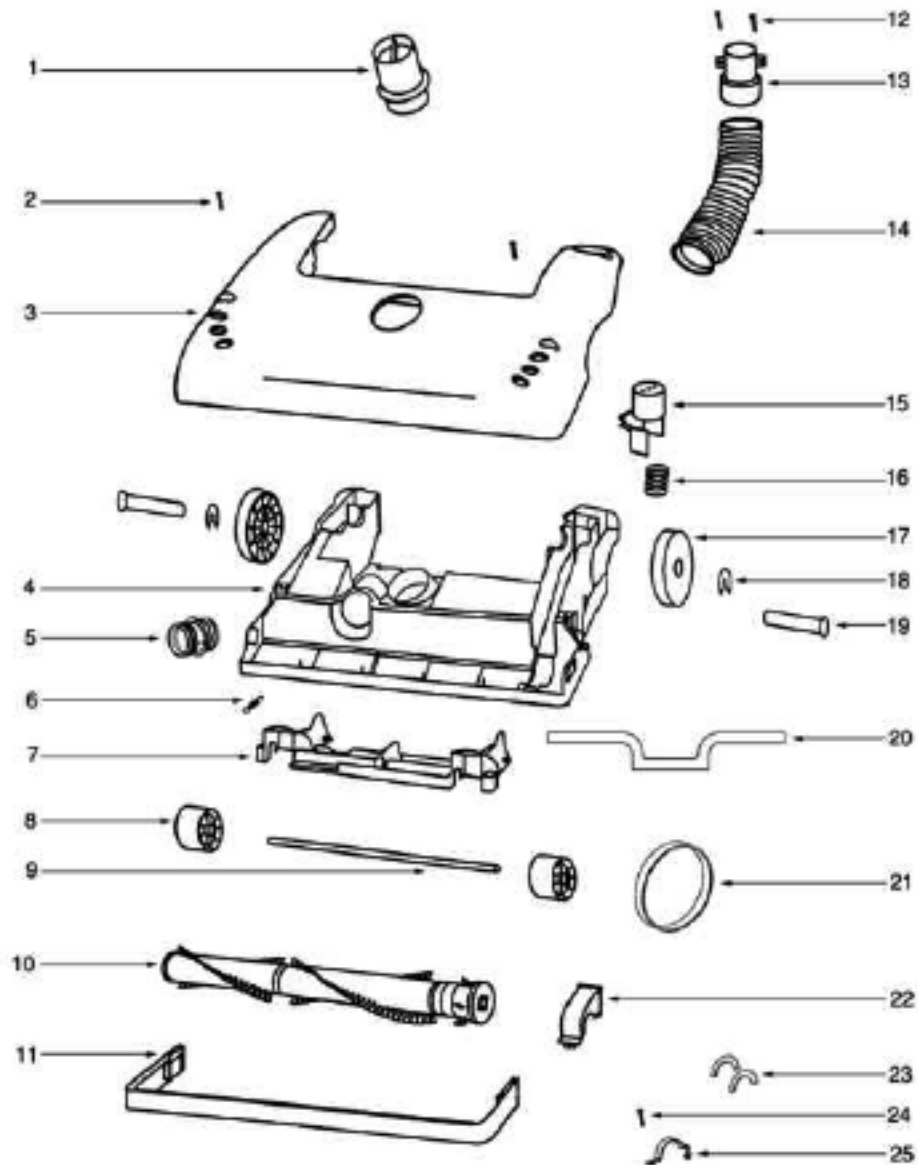

irt	Description	Comments	Qty
1	39585-1	SUPPLY CORD & TERMINAL AS	
2	54936-93	BAG COVER ASSY - PACKAGED	
3	58505	GASKET - BAG COVER	
4	38613	GASKET	
5	60126-22	REAR HOUSING - PACKAGED	
6	38688A	MOTOR SHIELD	
7	72224-1	FOAM - SOUND	
8	38678-119N	PLUNGER	
9	55794	SPRING	
10	48815	LAMP - HEADLIGHT	
11	38611-1	HEADLAMP SCKT & TERMINAL	
12	61505	HEPA FILTER PKG - STYLE H	
14	27549-288N	DOOR - FILTER	
15	61432-22	MOTOR COVER ASSY W/O LENS	
16	15072-313N	LENS - MOTOR COVER	
17	60068-2	SCREW PACKAGE	
18	27962A	GASKET	
19	60261-11	MOTOR ASSEMBLY - PACKAGED	
20	27552B	GROMMET	
21	38482A-119N	CAP - HANDLE	
22	71139-1	HANDLE & CAP ASSEMBLY	
23	53238-44	SCREW PACKAGE	
24	53197-1	SCREW PACKAGE	
25	02093A-119N	CADDY - TOOL	
26	27474C-288N	SWITCH - BUTTON	
27	60134	TORS SPRING PKG	
28	28304A	SWITCH - PUSHBUTTON	
29	60165-1	RETAINING RING PKG	
30	39252-2	THERMOSTAT & TERMINAL ASS	
31	38696	SHIELD - LIGHT	
32	61333	MOTOR FILTER PACKAGE	
33	28425	GRILLE - AIR DUCT	
34	59297SV	GASKET - AIR DUCT	
35	15536A-119N	AIR DUCT	
36	27171A	GASKET	
37	39023	FLANGE - MOTOR INTAKE	

	rt	Description	Comments	Qty
1	27462E-288N	OPERATOR - HEIGHT ADJUSTM		
2	53238-44	SCREW PACKAGE		
3	60069-75	HOOD ASSEMBLY - PACKAGED		
4	60701-11	BASE ASSY - PKGD		
5	28243A-316N	ADAPTER - BASE		
6	54943	SPRING PACKAGE		
7	14993C-119N	CARRIAGE - WHEEL		
8	39173A-119N	WHEEL - FRONT		
9	71551	AXLE - WHEEL		
10	61308-2	BRUSHROLL ASSEMBLY - CART		
11	15591A-288N	GUARD - FURNITURE		
13	27468D-119N	CUFF - HOSE		
14	38479-4	HOSE - COMPRESSION (PURCH		
15	27467A-288N	RELEASE - HANDLE		
16	60133	COMPRESSION SPRING - PACK		
17	27493A-119N	WHEEL - REAR		
18	54432-1	PACKAGE - RETAINING RING		
19	38590A	AXLE - REAR		
20	58506-4	GASKET		
21	61120A	BELT PKG ASSY-(U-EXTENDED		
22	54376-2	BELT CAP & GASKET - PACKA		
23	57569	GASKET - FELT		
24	53197-1	SCREW PACKAGE		
25	38420-2	CLAMP		