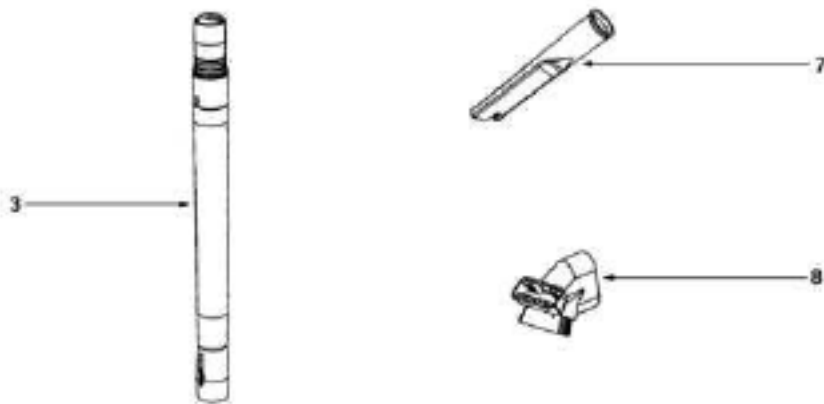

irt	Description	Comments	Qty
1	39585-1	SUPPLY CORD & TERMINAL AS	
2	54936-93	BAG COVER ASSY - PACKAGED	
3	58505	GASKET - BAG COVER	
4	38613	GASKET	
5	60126-22	REAR HOUSING - PACKAGED	
6	38688A	MOTOR SHIELD	
7	72224-1	FOAM - SOUND	
8	38678-119N	PLUNGER	
9	55794	SPRING	
10	48815	LAMP - HEADLIGHT	
11	38611-1	HEADLAMP SCKT & TERMINAL	
12	61505	HEPA FILTER PKG - STYLE H	
14	27549-288N	DOOR - FILTER	
15	61432-22	MOTOR COVER ASSY W/O LENS	
16	15072-313N	LENS - MOTOR COVER	
17	60068-2	SCREW PACKAGE	
18	27962A	GASKET	
19	60261-11	MOTOR ASSEMBLY - PACKAGED	
20	27552B	GROMMET	
21	38482A-119N	CAP - HANDLE	
22	71139-1	HANDLE & CAP ASSEMBLY	
23	53238-44	SCREW PACKAGE	
24	53197-1	SCREW PACKAGE	
25	02093A-119N	CADDY - TOOL	
26	27474C-288N	SWITCH - BUTTON	
27	60134	TORS SPRING PKG	
28	28304A	SWITCH - PUSHBUTTON	
29	60165-1	RETAINING RING PKG	
30	39252-2	THERMOSTAT & TERMINAL ASS	
31	38696	SHIELD - LIGHT	
32	61333	MOTOR FILTER PACKAGE	
33	28425	GRILLE - AIR DUCT	
34	59297SV	GASKET - AIR DUCT	
35	15536A-119N	AIR DUCT	
36	27171A	GASKET	
37	39023	FLANGE - MOTOR INTAKE	

	rt	Description	Comments	Qty
1	27462E-288N	OPERATOR - HEIGHT ADJUSTM		
2	53238-44	SCREW PACKAGE		
3	60069-75	HOOD ASSEMBLY - PACKAGED		
4	60701-11	BASE ASSY - PKGD		
5	28243A-316N	ADAPTER - BASE		
6	54943	SPRING PACKAGE		
7	14993C-119N	CARRIAGE - WHEEL		
8	39173A-119N	WHEEL - FRONT		
9	71551	AXLE - WHEEL		
10	61308-2	BRUSHROLL ASSEMBLY - CART		
11	15591A-288N	GUARD - FURNITURE		
13	27468D-119N	CUFF - HOSE		
14	38479-4	HOSE - COMPRESSION (PURCH		
15	27467A-288N	RELEASE - HANDLE		
16	60133	COMPRESSION SPRING - PACK		
17	27493A-119N	WHEEL - REAR		
18	54432-1	PACKAGE - RETAINING RING		
19	38590A	AXLE - REAR		
20	58506-4	GASKET		
21	61120A	BELT PKG ASSY-(U-EXTENDED		
22	54376-2	BELT CAP & GASKET - PACKA		
23	57569	GASKET - FELT		
24	53197-1	SCREW PACKAGE		
25	38420-2	CLAMP		