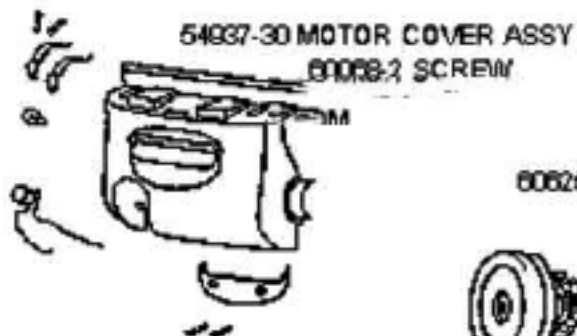

NOT ILLUSTRATED
28425 AIR DUCT GRILLE

60625-4 HEPA MOTOR ASSY
27552B GROMMET
59137 MOTOR EXHAUST GASKET