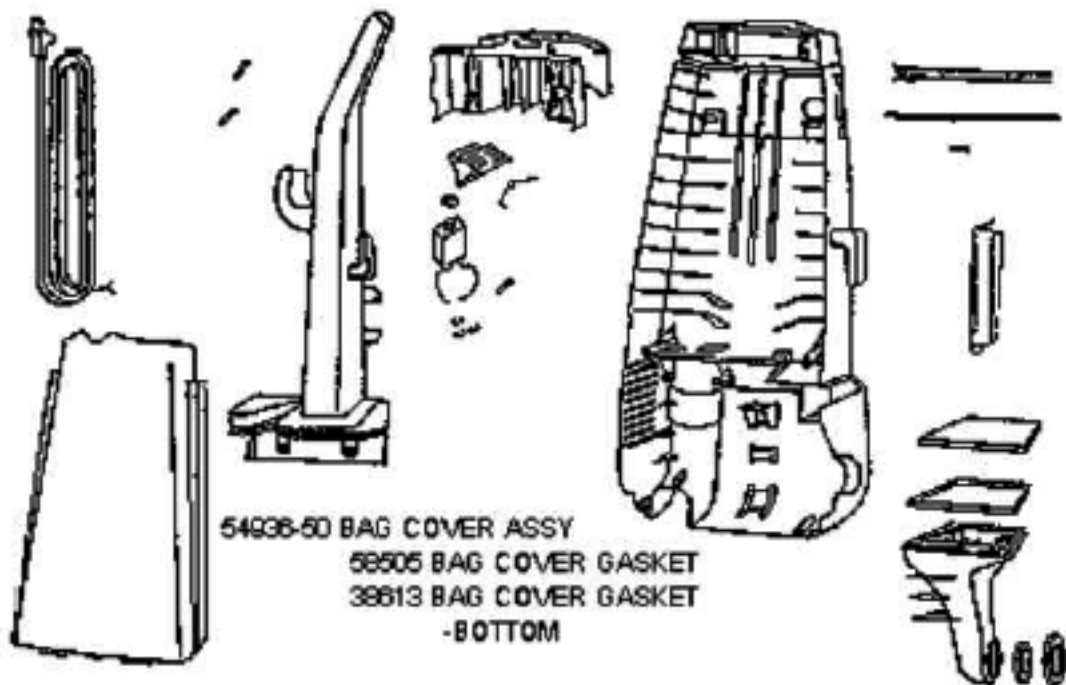

NOT ILLUSTRATED
28425 AIR DUCT GRILLE

60625-4 HEPA MOTOR ASSY
27552B GROMMET
59137 MOTOR EXHAUST GASKET