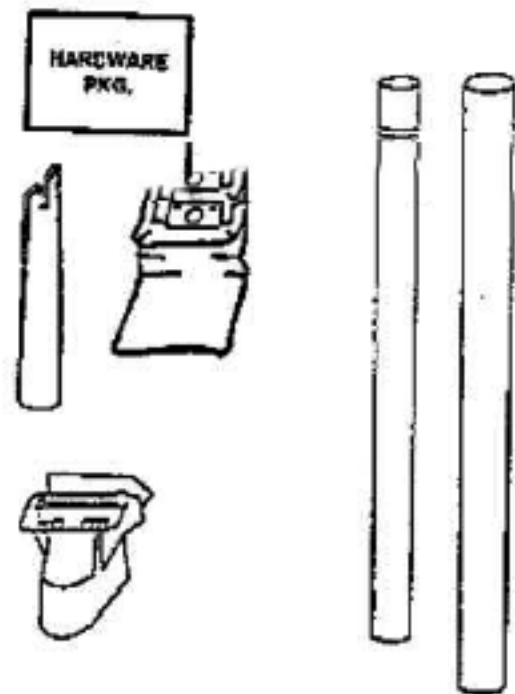

**60071-4 BASE ASSY**

27462A-288N HEIGHT ADJ. KNOB

38590 REAR AXLE

38063 BELT GUARD(NOT ILLUS)

64943 SPRING

14993A-119N WHEEL CARRIAGE

58206-1 WHEEL AXLE

60252-1 DISTURBULATOR ASSY

15234-288N FURNITURE GUARD

27493-288N REAR WHEEL

54432 RETAINING RING

54221 PIN ON NUT

54943 PIN ON FRONT WHEEL

58506-2 GASKET

57569 GASKET

Ref#	Part	Description	Comments	Qty
1	14993A-119N	CARRIAGE - WHEEL		
2	15234-288N	GUARD - FURNITURE (14")		
3	27462A-288N	OPERATOR - HEIGHT ADJUSTM		
4	27467-288N	RELEASE - HANDLE		
5	27468A-119N	CUFF - HOSE		
6	27493-288N	WHEEL - REAR		
7	38063	GUARD - BELT		
8	38236A-119N	WHEEL - FRONT		
9	38479-2	HOSE - COMPRESSION (PURCH		
10	38590	AXLE - REAR		
11	53197-1	SCREW PACKAGE		
12	54312	BELT PACKAGE ASSEMBLY (U)		
13	54376-2	BELT CAP & GASKET - PACKA		
14	54432	PACKAGE - RETAINING RING		
15	54669-2	SCREW PACKAGE		
16	54943	SPRING PACKAGE		
17	57569	GASKET - FELT		
18	58206-1	AXLE - WHEEL		
19	58506-2	GASKET		
20	60069-18	HOOD ASSEMBLY - PACKAGED		
21	60071-4	BASE ASSY - PKGD		
22	60133	COMPRESSION SPRING - PACK		
23	60252-1	BRUSHROLL ASSEMBLY - CART		
24	60613	PUSH ON NUT PKG		

54646A HOSE ASSY

27461B-119N HOSE ADAPTER

27624-119N STRAIGHT WAND

Ref#	Part	Description	Comments	Qty
1	27461B-119N	ADAPTER - HOSE		
2	54646A	HOSE ASSEMBLY - CARTONED		
3	54780	TOOL - CREVICE		
4	54784	COMBINATION TOOL - PACKAG		
5	58607	SCREW PACKAGE		
6	58623	PAPER BAG PKG FA (STYLE A		
7	58728A	NESTING WAND ASSEMBLY		