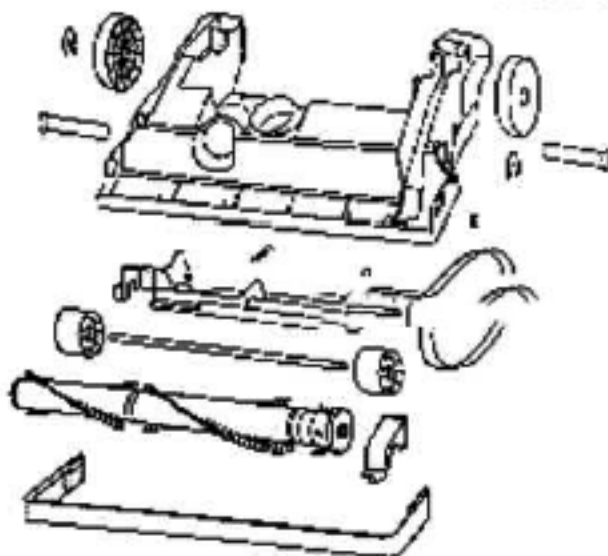

**60071-4 BASE ASSY**

27462A-288N HEIGHT ADJ. KNOB

38590 REAR AXLE

38063 BELT GUARD(NOT ILLUS)

64943 SPRING

14993A-119N WHEEL CARRIAGE

58206-1 WHEEL AXLE

60252-1 DISTURBULATOR ASSY

15234-288N FURNITURE GUARD

27493-288N REAR WHEEL

54432 RETAINING RING

54221 PIN ON NUT

54943 PIN ON FRONT WHEEL

58506-2 GASKET

57569 GASKET

Ref#	Part	Description	Comments	Qty
1	14993A-119N	CARRIAGE - WHEEL		
2	15234-288N	GUARD - FURNITURE (14")		
3	27462A-288N	OPERATOR - HEIGHT ADJUSTM		
4	27467-288N	RELEASE - HANDLE		
5	27468A-119N	CUFF - HOSE		
6	27493-288N	WHEEL - REAR		
7	38063	GUARD - BELT		
8	38236A-119N	WHEEL - FRONT		
9	38479-2	HOSE - COMPRESSION (PURCH		
10	38590	AXLE - REAR		
11	53197-1	SCREW PACKAGE		
12	54312	BELT PACKAGE ASSEMBLY (U)		
13	54376-2	BELT CAP & GASKET - PACKA		
14	54432	PACKAGE - RETAINING RING		
15	54669-2	SCREW PACKAGE		
16	54943	SPRING PACKAGE		
17	57569	GASKET - FELT		
18	58206-1	AXLE - WHEEL		
19	58506-2	GASKET		
20	60069-18	HOOD ASSEMBLY - PACKAGED		
21	60071-4	BASE ASSY - PKGD		
22	60133	COMPRESSION SPRING - PACK		
23	60252-1	BRUSHROLL ASSEMBLY - CART		
24	60613	PUSH ON NUT PKG		

54646A HOSE ASSY

27461B-119N HOSE ADAPTER

27624-119N STRAIGHT WAND

Ref#	Part	Description	Comments	Qty
1	27461B-119N	ADAPTER - HOSE		
2	54646A	HOSE ASSEMBLY - CARTONED		
3	54780	TOOL - CREVICE		
4	54784	COMBINATION TOOL - PACKAG		
5	58607	SCREW PACKAGE		
6	58623	PAPER BAG PKG FA (STYLE A		
7	58728A	NESTING WAND ASSEMBLY		