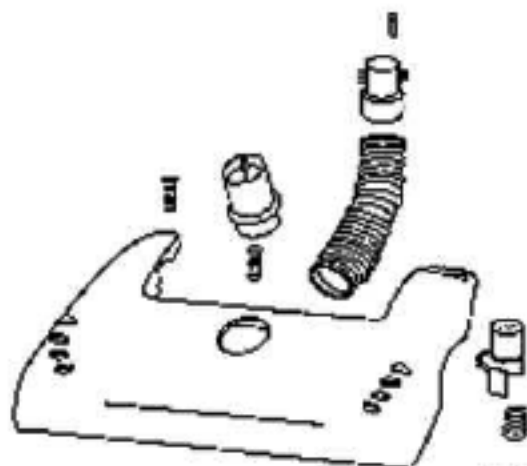

60071-4 BASE ASSY

27462A-288N HEIGHT ADJ. KNOB

38590 REAR AXLE

38063 BELT GUARD(NOT ILLUS)

64943 SPRING

14993A-119N WHEEL CARRIAGE

58206-1 WHEEL AXLE

60252-1 DISTURBULATOR ASSY

15234-288N FURNITURE GUARD

27493-288N REAR WHEEL

54432 RETAINING RING

54221 PIN ON NUT

54943 PIN ON FRONT WHEEL

58506-2 GASKET

57569 GASKET