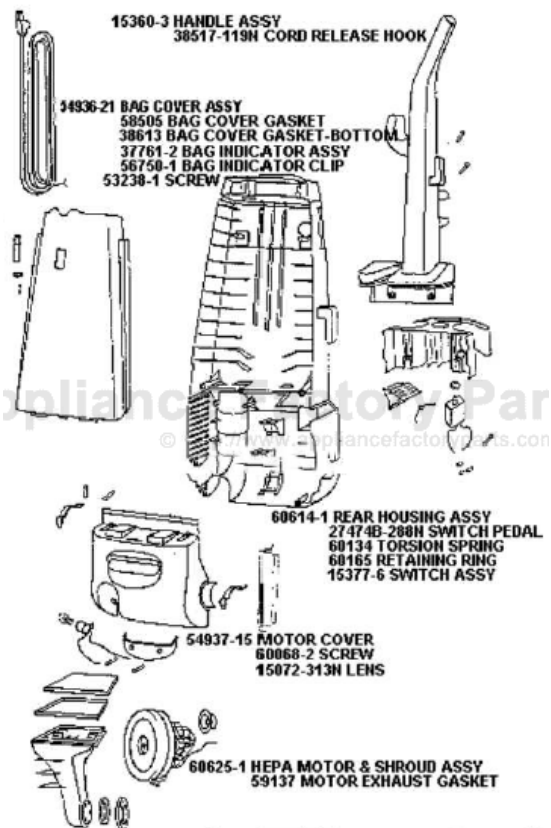

[Find Your Eureka Vacuum Cleaner Parts - Select From 855 Models](#)

----- Manual continues below part list -----