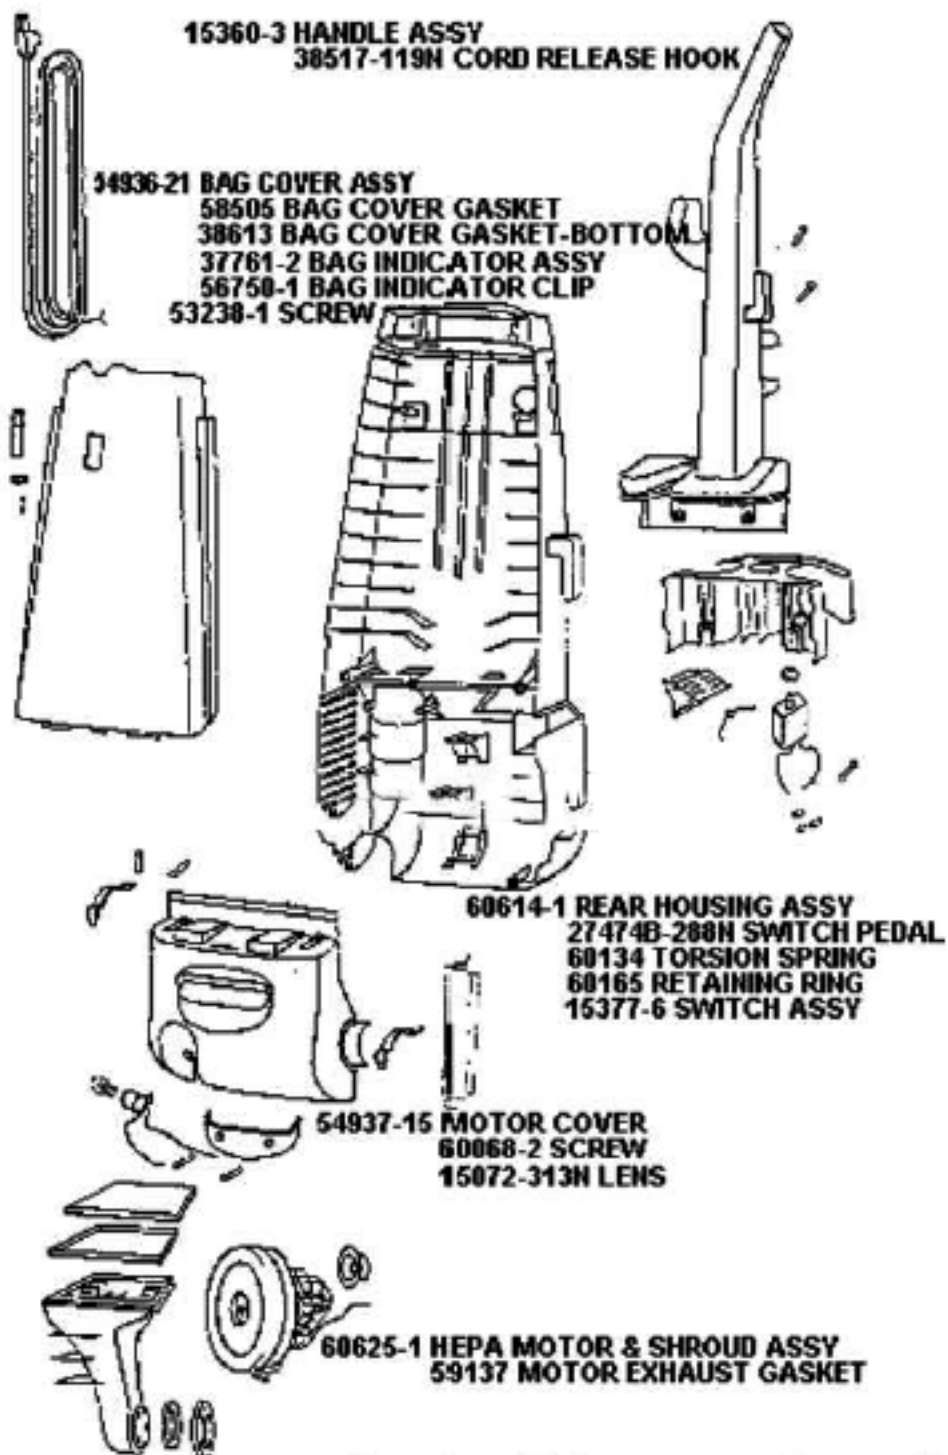

----- Manual continues below part list -----

Available Replacement Parts for Eureka 4470AT

[ER-1875](#)

EUREKA HF9 HEPA FILTER

Ref#	Part	Description	Comments	Qty
1	38680-8	SUPPLY CORD & TERMINAL AS		
2	54936-21	BAG COVER ASSY - PACKAGED		
3	58505	GASKET - BAG COVER		
4	38613	GASKET		
5	37761-2	BAG INDICATOR ASSEMBLY		
6	56750-1	CLIP - BAG INDICATOR		
7	53238-1	SCREW PACKAGE		
8	60614-1	REAR HSNG - PKG		
9	53197-1	SCREW PACKAGE		
10	38420-2	CLAMP		
11	54937-15	MOTOR COVER ASSY W/O LENS		
12	48815	LAMP - HEADLIGHT		
13	38611	HEADLAMP SCKT & TERMINAL		
14	60068-2	SCREW PACKAGE		
15	15072-313N	LENS - MOTOR COVER		
16	15409-119N	WHEEL - REAR		
17	27171	GASKET		
18	15360-3	HANDLE & GRAPHICS ASSEMBL		
19	38517-119N	HOOK - CORD RELEASE		
20	15443-288N	TOOL CADDY		
21	27474B-288N	SWITCH - BUTTON		
22	60134	TORS SPRING PKG		
23	60165	RETAINING RING PKG		
24	15377-6	KIT - SERVICE W/INSTRUCTI		
25	60192-1	WIRE SPLICE 5		
26	60285B	HEPA FILTER PACKAGE		
27	27552B	GROMMET		
28	60625-16	HEPA MOTOR & SHROUD ASSY		
29	59137	GASKET - MOTOR EXHAUST		
30	59297SV	GASKET - AIR DUCT		
31	39023	FLANGE - MOTOR INTAKE		
	38680-1	SUPPLY CORD & TERMINAL AS		
	60000	WHEEL COVER - RIGHT		