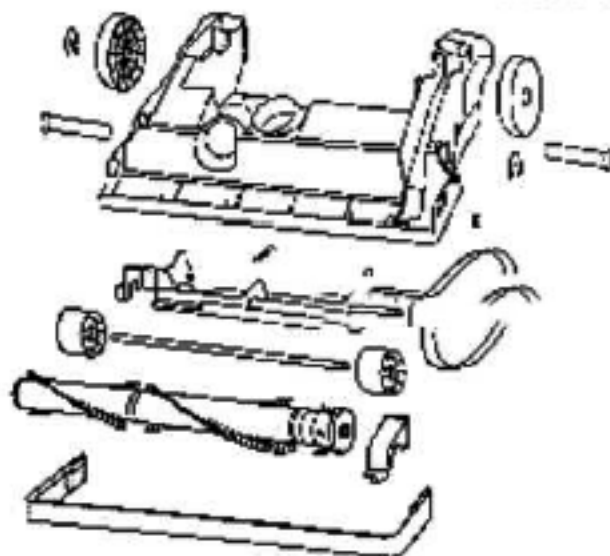

**60071-4 BASE ASSY**

27462A-288N HEIGHT ADJ. KNOB

38590 REAR AXLE

38063 BELT GUARD(NOT ILLUS)

64943 SPRING

14993A-119N WHEEL CARRIAGE

58206-1 WHEEL AXLE

60252-1 DISTURBULATOR ASSY

15234-288N FURNITURE GUARD

27493-288N REAR WHEEL

54432 RETAINING RING

54221 PIN ON NUT

54943 PIN ON FRONT WHEEL

58506-2 GASKET

57569 GASKET

Ref#	Part	Description	Comments	Qty
1	14993A-119N	CARRIAGE - WHEEL		
2	15234-288N	GUARD - FURNITURE (14")		
3	27462A-288N	OPERATOR - HEIGHT ADJUSTM		
4	27467-288N	RELEASE - HANDLE		
5	27468A-119N	CUFF - HOSE		
6	27493-288N	WHEEL - REAR		
7	38063	GUARD - BELT		
8	38236A-119N	WHEEL - FRONT		
9	38479-2	HOSE - COMPRESSION (PURCH		
10	38590	AXLE - REAR		
11	53197-1	SCREW PACKAGE		
12	54312	BELT PACKAGE ASSEMBLY (U)		
13	54376-2	BELT CAP & GASKET - PACKA		
14	54432	PACKAGE - RETAINING RING		
15	54669-2	SCREW PACKAGE		
16	54943	SPRING PACKAGE		
17	57569	GASKET - FELT		
18	58206-1	AXLE - WHEEL		
19	58506-2	GASKET		
20	60069-18	HOOD ASSEMBLY - PACKAGED		
21	60071-4	BASE ASSY - PKGD		
22	60133	COMPRESSION SPRING - PACK		
23	60252-1	BRUSHROLL ASSEMBLY - CART		
24	60613	PUSH ON NUT PKG		

54646A HOSE ASSY

27461B-119N HOSE ADAPTER

27624-119N STRAIGHT WAND

Ref#	Part	Description	Comments	Qty
1	27461B-119N	ADAPTER - HOSE		
2	54646A	HOSE ASSEMBLY - CARTONED		
3	54780	TOOL - CREVICE		
4	54784	COMBINATION TOOL - PACKAG		
5	58607	SCREW PACKAGE		
6	58623	PAPER BAG PKG FA (STYLE A		
7	58728A	NESTING WAND ASSEMBLY		