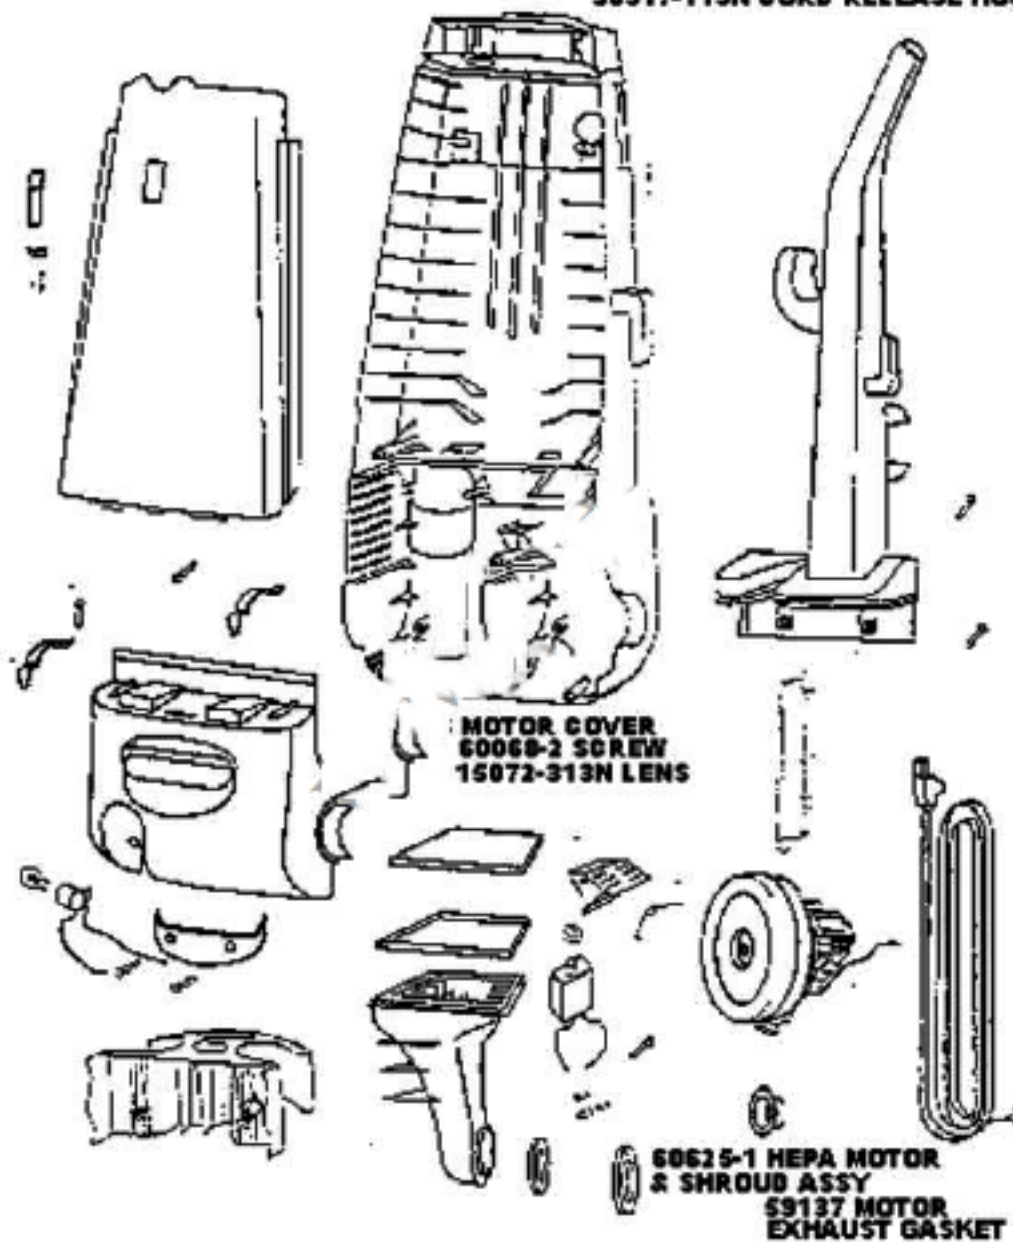

**54936-27 BAG COVER ASSY**

**58505 BAG COVER GASKET**  
**38613 BAG COVER GASKET-BOTTOM**  
**37761-2 BAG INDICATOR ASSY**  
**56750-1 BAG INDICATOR CLIP**  
**53238-1 SCREW**

**60614-1 REAR HOUSING ASSY**

**27474B-288N SWITCH PEDAL**  
**60134 TORSION SPRING**  
**60165 RETAINING RING**  
**15377-6 SWITCH ASSY**

**15360-4 HANDLE ASSY****38517-119N CORD RELEASE HOOK**