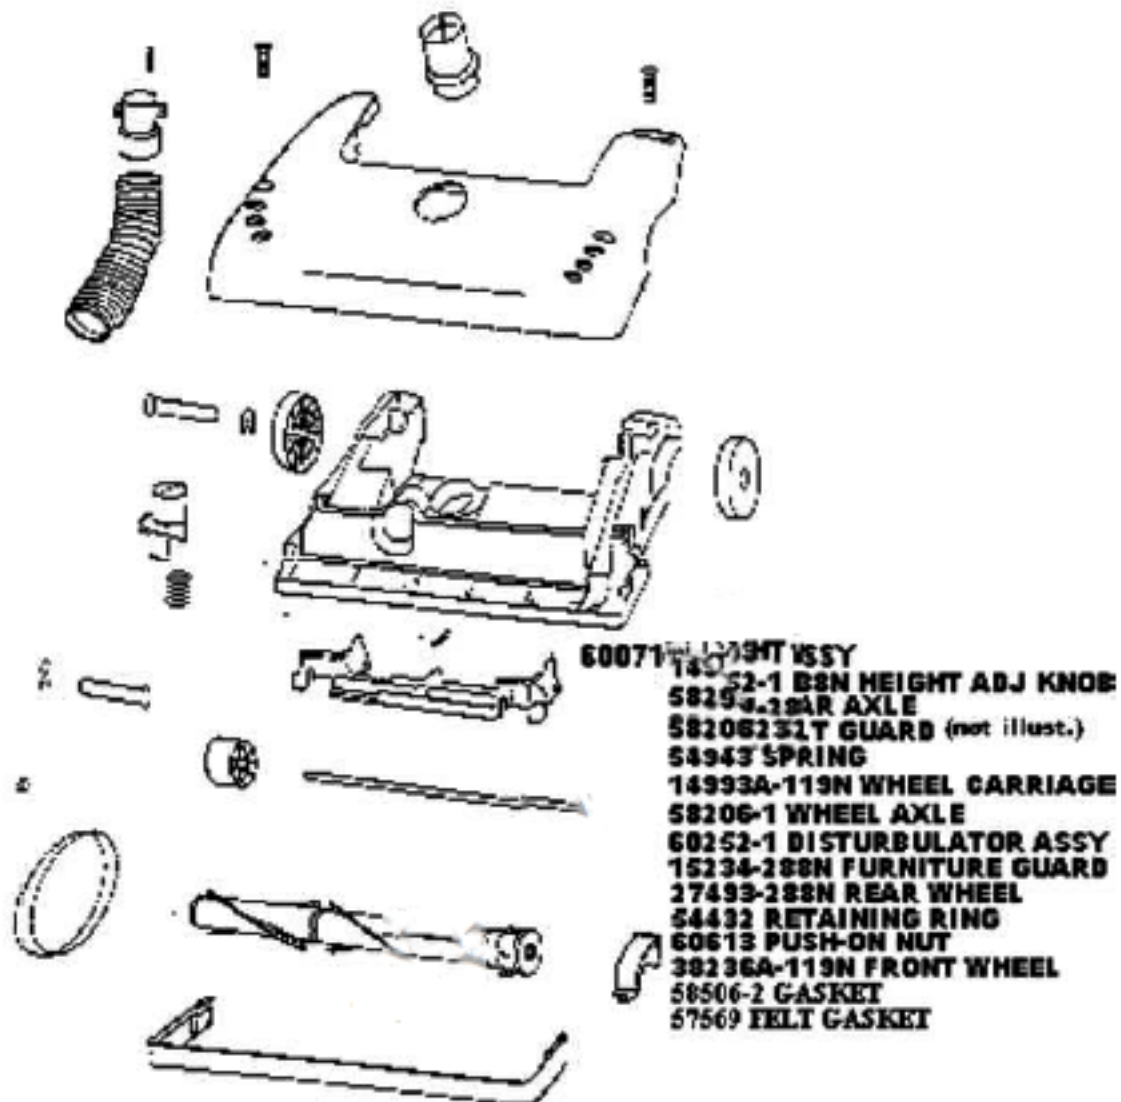

**54936-27 BAG COVER ASSY**

**58505 BAG COVER GASKET**  
**38613 BAG COVER GASKET-BOTTOM**  
**37761-2 BAG INDICATOR ASSY**  
**56750-1 BAG INDICATOR CLIP**  
**53238-1 SCREW**

**60614-1 REAR HOUSING ASSY**

**27474B-288N SWITCH PEDAL**  
**60134 TORSION SPRING**  
**60165 RETAINING RING**  
**15377-6 SWITCH ASSY**

**15360-4 HANDLE ASSY****38517-119N CORD RELEASE HOOK**

## PARTS1 - 4471AT

Ref #	Part	Description	Comments	Qty
1	14993A-119N	CARRIAGE - WHEEL		
2	15234-288N	GUARD - FURNITURE (14")		
3	27462A-288N	OPERATOR - HEIGHT ADJUSTM		
4	27467-288N	RELEASE - HANDLE		
5	27468A-119N	CUFF - HOSE		
6	27493-288N	WHEEL - REAR		
7	38063	GUARD - BELT		
8	38236A-119N	WHEEL - FRONT		
9	38479-2	HOSE - COMPRESSION (PURCH		
10	38590	AXLE - REAR		
11	53197-1	SCREW PACKAGE		
12	54312	BELT PACKAGE ASSEMBLY (U)		
13	54376-2	BELT CAP & GASKET - PACKA		
14	54432	PACKAGE - RETAINING RING		
15	54669-2	SCREW PACKAGE		
16	54943	SPRING PACKAGE		
17	57569	GASKET - FELT		
18	58206-1	AXLE - WHEEL		
19	58506-2	GASKET		
20	60069-19	HOOD ASSEMBLY - PACKAGED		
21	60071-4	BASE ASSY - PKGD		
22	60133	COMPRESSION SPRING - PACK		
23	60252-1	BRUSHROLL ASSEMBLY - CART		
24	60613	PUSH ON NUT PKG		