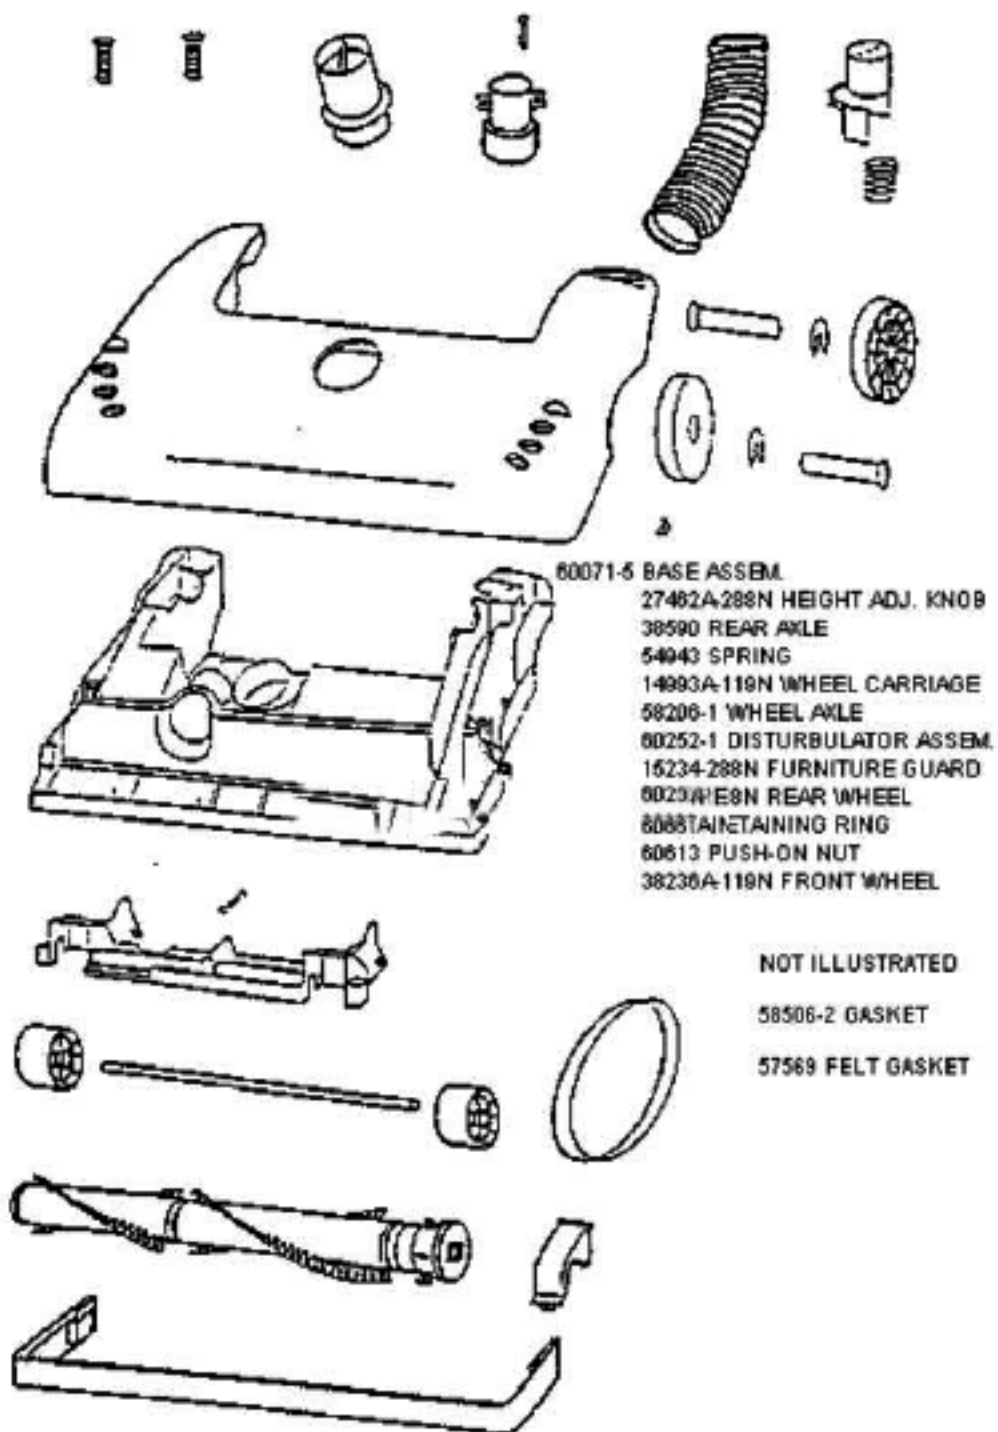

Ref#	Part	Description	Comments	Qty
1	15072-313N	LENS - MOTOR COVER		
2	15360-5	HANDLE & GRAPHICS ASSEMBL		
3	15377-6	KIT - SERVICE WINSTRUCTI		
4	15408A-119N	DUCT - AIR		
5	15443-119N	TOOL CADDY		
6	27171	GASKET		
7	27474B-288N	SWITCH - BUTTON		
8	27552B	GROMMET		
9	37761-2	BAG INDICATOR ASSEMBLY		
10	38420-2	CLAMP		
11	38469	FILTER - PRE-MOTOR		
12	38517-119N	HOOK - CORD RELEASE		
13	38611	HEADLAMP SCKT & TERMINAL		
14	38613	GASKET		
15	38680-9	SUPPLY CORD & TERMINAL AS		
16	39023	FLANGE - MOTOR INTAKE		
17	48815	LAMP - HEADLIGHT		
18	53197-1	SCREW PACKAGE		
19	53238-1	SCREW PACKAGE		
20	54936-28	BAG COVER ASSY - PACKAGED		
21	54937-16	MOTOR COVER ASSY W/O LENS		
22	56750-1	CLIP - BAG INDICATOR		
23	58505	GASKET - BAG COVER		
24	59137	GASKET - MOTOR EXHAUST		
25	60068-2	SCREW PACKAGE		
26	60134	TORS SPRING PKG		
27	60165	RETAINING RING PKG		
28	60192-1	WIRE SPLICE 5		
29	60285	HEPA FILTER PACKAGE		
30	60614-2	REAR HSNG - PKG		
31	60625-1	HEPA MOTOR & SHROUD ASSY		

Ref#	Part	Description	Comments	Qty
1	14993A-119N	CARRIAGE - WHEEL		
2	15234-288N	GUARD - FURNITURE (14")		
3	27462A-288N	OPERATOR - HEIGHT ADJUSTM		
4	27467-288N	RELEASE - HANDLE		
5	27468A-119N	CUFF - HOSE		
6	27493-288N	WHEEL - REAR		
7	38236A-119N	WHEEL - FRONT		
8	38479-2	HOSE - COMPRESSION (PURCH		
9	38590	AXLE - REAR		
10	53197-1	SCREW PACKAGE		
11	54312	BELT PACKAGE ASSEMBLY (U)		
12	54376-2	BELT CAP & GASKET - PACKA		
13	54432	PACKAGE - RETAINING RING		
14	54669-2	SCREW PACKAGE		
15	54943	SPRING PACKAGE		
16	57569	GASKET - FELT		
17	58206-1	AXLE - WHEEL		
18	58506-2	GASKET		
19	60069-24	HOOD ASSEMBLY - PACKAGED		
20	60071-5	BASE ASSY - PKGD		
21	60133	COMPRESSION SPRING - PACK		
22	60252-1	BRUSHROLL ASSEMBLY - CART		
23	60613	PUSH ON NUT PKG		