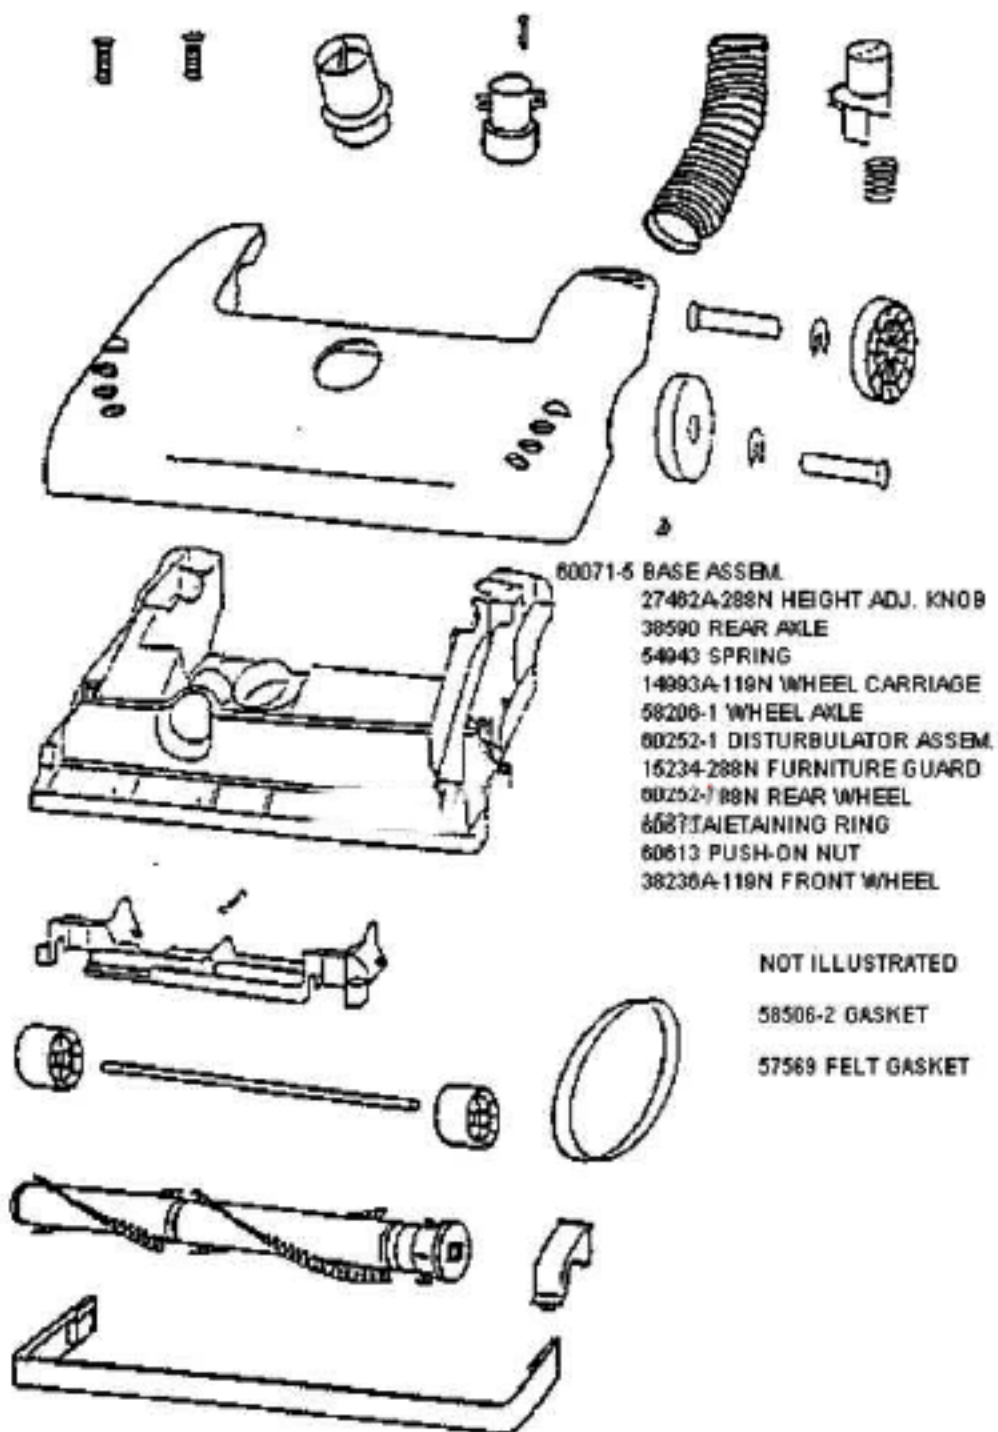

Ref#	Part	Description	Comments	Qty
1	15072-313N	LENS - MOTOR COVER		
2	15360-5	HANDLE & GRAPHICS ASSEMBL		
3	15377-6	KIT - SERVICE WINSTRUCTI		
4	15408A-119N	DUCT - AIR		
5	15443-119N	TOOL CADDY		
6	27171	GASKET		
7	27474B-288N	SWITCH - BUTTON		
8	27552B	GROMMET		
9	37761-2	BAG INDICATOR ASSEMBLY		
10	38420-2	CLAMP		
11	38469	FILTER - PRE-MOTOR		
12	38517-119N	HOOK - CORD RELEASE		
13	38611	HEADLAMP SCKT & TERMINAL		
14	38613	GASKET		
15	38680-9	SUPPLY CORD & TERMINAL AS		
16	39023	FLANGE - MOTOR INTAKE		
17	48815	LAMP - HEADLIGHT		
18	53197-1	SCREW PACKAGE		
19	53238-1	SCREW PACKAGE		
20	54936-28	BAG COVER ASSY - PACKAGED		
21	54937-16	MOTOR COVER ASSY W/O LENS		
22	56750-1	CLIP - BAG INDICATOR		
23	58505	GASKET - BAG COVER		
24	59137	GASKET - MOTOR EXHAUST		
25	60068-2	SCREW PACKAGE		
26	60134	TORS SPRING PKG		
27	60165	RETAINING RING PKG		
28	60192-1	WIRE SPLICE 5		
29	60285	HEPA FILTER PACKAGE		
30	60614-2	REAR HSNG - PKG		
31	60625-1	HEPA MOTOR & SHROUD ASSY		

Ref#	Part	Description	Comments	Qty
1	14993A-119N	CARRIAGE - WHEEL		
2	15234-288N	GUARD - FURNITURE (14")		
3	27462A-288N	OPERATOR - HEIGHT ADJUSTM		
4	27467-288N	RELEASE - HANDLE		
5	27468A-119N	CUFF - HOSE		
6	27493-288N	WHEEL - REAR		
7	38236A-119N	WHEEL - FRONT		
8	38479-2	HOSE - COMPRESSION (PURCH		
9	38590	AXLE - REAR		
10	53197-1	SCREW PACKAGE		
11	54312	BELT PACKAGE ASSEMBLY (U)		
12	54376-2	BELT CAP & GASKET - PACKA		
13	54432	PACKAGE - RETAINING RING		
14	54669-2	SCREW PACKAGE		
15	54943	SPRING PACKAGE		
16	57569	GASKET - FELT		
17	58206-1	AXLE - WHEEL		
18	58506-2	GASKET		
19	60069-24	HOOD ASSEMBLY - PACKAGED		
20	60071-5	BASE ASSY - PKGD		
21	60133	COMPRESSION SPRING - PACK		
22	60252-1	BRUSHROLL ASSEMBLY - CART		
23	60613	PUSH ON NUT PKG		