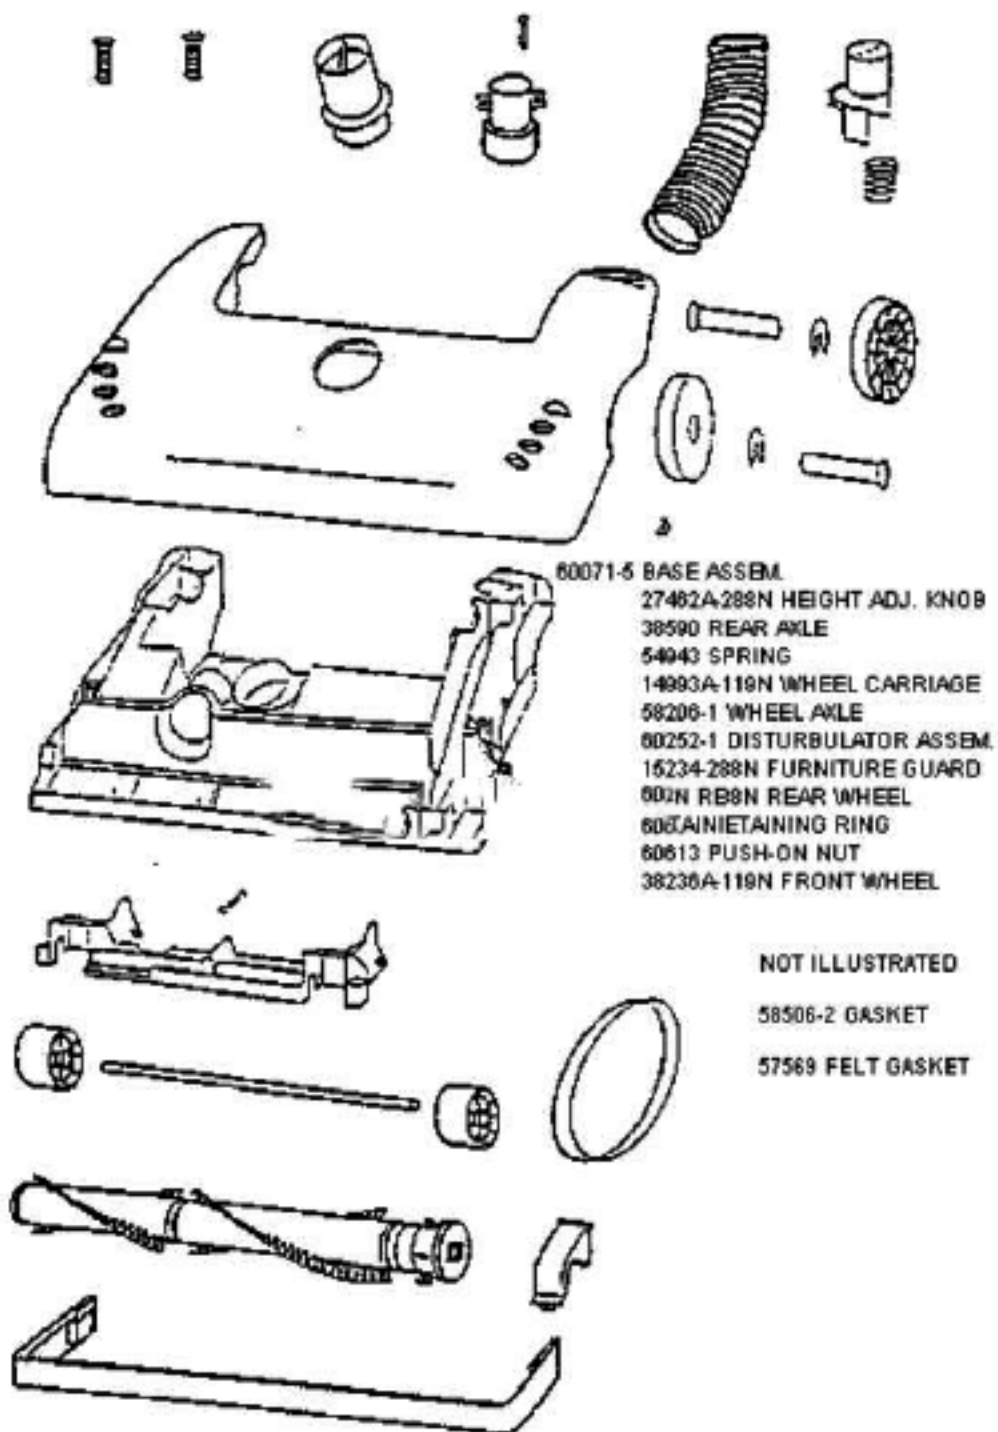

Ref#	Part	Description	Comments	Qty
1	15072-313N	LENS - MOTOR COVER		
2	15360-5	HANDLE & GRAPHICS ASSEMBL		
3	15377-6	KIT - SERVICE WINSTRUCTI		
4	15408A-119N	DUCT - AIR		
5	15443-119N	TOOL CADDY		
6	27171	GASKET		
7	27474B-288N	SWITCH - BUTTON		
8	27552B	GROMMET		
9	37761-2	BAG INDICATOR ASSEMBLY		
10	38420-2	CLAMP		
11	38469	FILTER - PRE-MOTOR		
12	38517-119N	HOOK - CORD RELEASE		
13	38611	HEADLAMP SCKT & TERMINAL		
14	38613	GASKET		
15	38680-9	SUPPLY CORD & TERMINAL AS		
16	39023	FLANGE - MOTOR INTAKE		
17	48815	LAMP - HEADLIGHT		
18	53197-1	SCREW PACKAGE		
19	53238-1	SCREW PACKAGE		
20	54936-28	BAG COVER ASSY - PACKAGED		
21	54937-16	MOTOR COVER ASSY W/O LENS		
22	56750-1	CLIP - BAG INDICATOR		
23	58505	GASKET - BAG COVER		
24	59137	GASKET - MOTOR EXHAUST		
25	60068-2	SCREW PACKAGE		
26	60134	TORS SPRING PKG		
27	60165	RETAINING RING PKG		
28	60192-1	WIRE SPLICE 5		
29	60285	HEPA FILTER PACKAGE		
30	60614-2	REAR HSNG - PKG		
31	60625-1	HEPA MOTOR & SHROUD ASSY		

Ref#	Part	Description	Comments	Qty
1	14993A-119N	CARRIAGE - WHEEL		
2	15234-288N	GUARD - FURNITURE (14")		
3	27462A-288N	OPERATOR - HEIGHT ADJUSTM		
4	27467-288N	RELEASE - HANDLE		
5	27468A-119N	CUFF - HOSE		
6	27493-288N	WHEEL - REAR		
7	38236A-119N	WHEEL - FRONT		
8	38479-2	HOSE - COMPRESSION (PURCH		
9	38590	AXLE - REAR		
10	53197-1	SCREW PACKAGE		
11	54312	BELT PACKAGE ASSEMBLY (U)		
12	54376-2	BELT CAP & GASKET - PACKA		
13	54432	PACKAGE - RETAINING RING		
14	54669-2	SCREW PACKAGE		
15	54943	SPRING PACKAGE		
16	57569	GASKET - FELT		
17	58206-1	AXLE - WHEEL		
18	58506-2	GASKET		
19	60069-24	HOOD ASSEMBLY - PACKAGED		
20	60071-5	BASE ASSY - PKGD		
21	60133	COMPRESSION SPRING - PACK		
22	60252-1	BRUSHROLL ASSEMBLY - CART		
23	60613	PUSH ON NUT PKG		