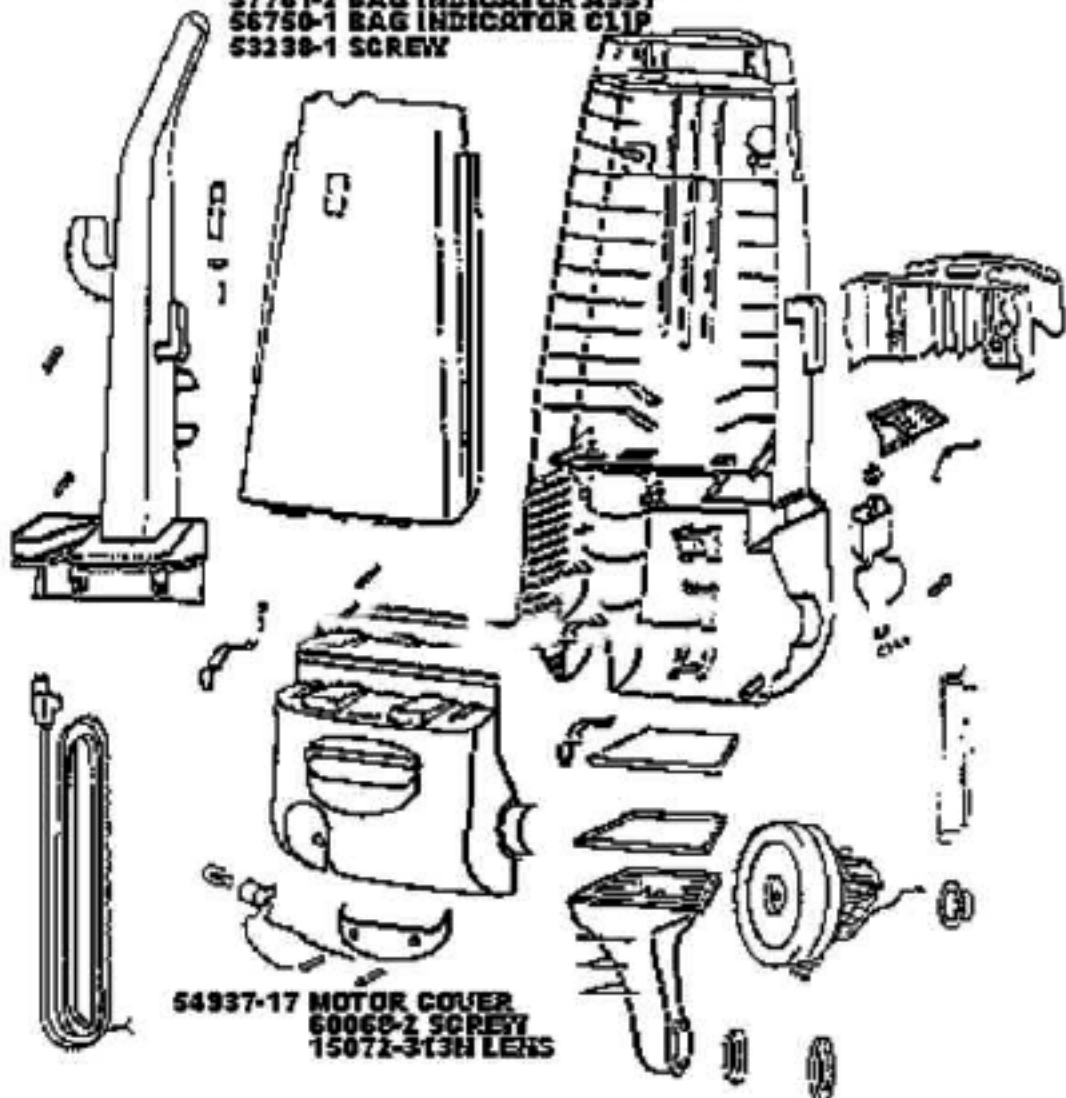

15360-1 HANDLE ASSY
38517-119N CORD RELEASE HOOK

60614-1 REAR HOUSING ASSY
27474B-288 SWITCH PEDAL
60134 TORSION SPRING
60165 RETAINING RING
15377-6 SWITCH ASSY

54936-25 BAG COVER ASSY
58505 BAG COVER GASKET
38613 BAG COVER GASKET (BOTTOM)
37761-2 BAG INDICATOR ASSY
56750-1 BAG INDICATOR CLIP
53238-1 SCREW

Ref #	Part	Description	Comments	Qty
1	14993A-119N	CARRIAGE - WHEEL		
2	15234-288N	GUARD - FURNITURE (14")		
3	27462A-288N	OPERATOR - HEIGHT ADJUSTM		
4	27467-288N	RELEASE - HANDLE		
5	27468A-119N	CUFF - HOSE		
6	27493-288N	WHEEL - REAR		
7	38063	GUARD - BELT		
8	38236A-119N	WHEEL - FRONT		
9	38479-2	HOSE - COMPRESSION (PURCH		
10	38590	AXLE - REAR		
11	53197-1	SCREW PACKAGE		
12	54312	BELT PACKAGE ASSEMBLY (U)		
13	54376-2	BELT CAP & GASKET - PACKA		
14	54432	PACKAGE - RETAINING RING		
15	54669-2	SCREW PACKAGE		
16	54943	SPRING PACKAGE		
17	57569	GASKET - FELT		
18	58206-1	AXLE - WHEEL		
19	58506-2	GASKET		
20	60069-22	HOOD ASSEMBLY - PACKAGED		
21	60071-4	BASE ASSY - PKGD		
22	60133	COMPRESSION SPRING - PACK		
23	60253-1	14" DISTURBULATOR ASSY -		