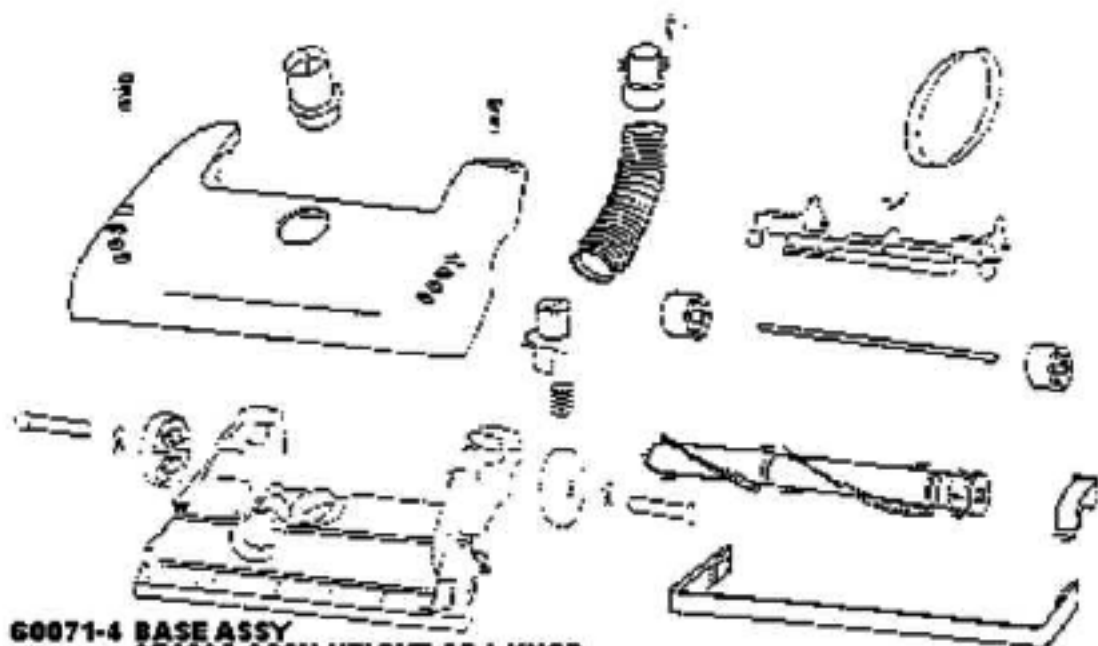

1. **60071-4 BASE ASSY**
   27462A-288N HEIGHT ADJ KNOB
   38590 REAR AXLE
   38063 BELT GUARD (NOT ILLU)
   54943 SPRING
   14993A-119N WHEEL CARRIAGE
   58206-1 WHEEL AXLE
   15234-188N FRONT WHEEL CARRIAGE
   27493-288N REAR WHEEL BEL
   54432 RETAINING RING
   38236A-119N FRONT WHEEL
   58506-2 GASKET
   57569 FELT GASKET

Ref #	Part	Description	Comments	Qty
1	14993A-119N	CARRIAGE - WHEEL		
2	15234-288N	GUARD - FURNITURE (14")		
3	27462A-288N	OPERATOR - HEIGHT ADJUSTM		
4	27467-288N	RELEASE - HANDLE		
5	27468A-119N	CUFF - HOSE		
6	27493-288N	WHEEL - REAR		
7	38063	GUARD - BELT		
8	38236A-119N	WHEEL - FRONT		
9	38479-2	HOSE - COMPRESSION (PURCH		
10	38590	AXLE - REAR		
11	53197-1	SCREW PACKAGE		
12	54312	BELT PACKAGE ASSEMBLY (U)		
13	54376-2	BELT CAP & GASKET - PACKA		
14	54432	PACKAGE - RETAINING RING		
15	54669-2	SCREW PACKAGE		
16	54943	SPRING PACKAGE		
17	57569	GASKET - FELT		
18	58206-1	AXLE - WHEEL		
19	58506-2	GASKET		
20	60069-22	HOOD ASSEMBLY - PACKAGED		
21	60071-4	BASE ASSY - PKGD		
22	60133	COMPRESSION SPRING - PACK		
23	60253-1	14" DISTURBULATOR ASSY -