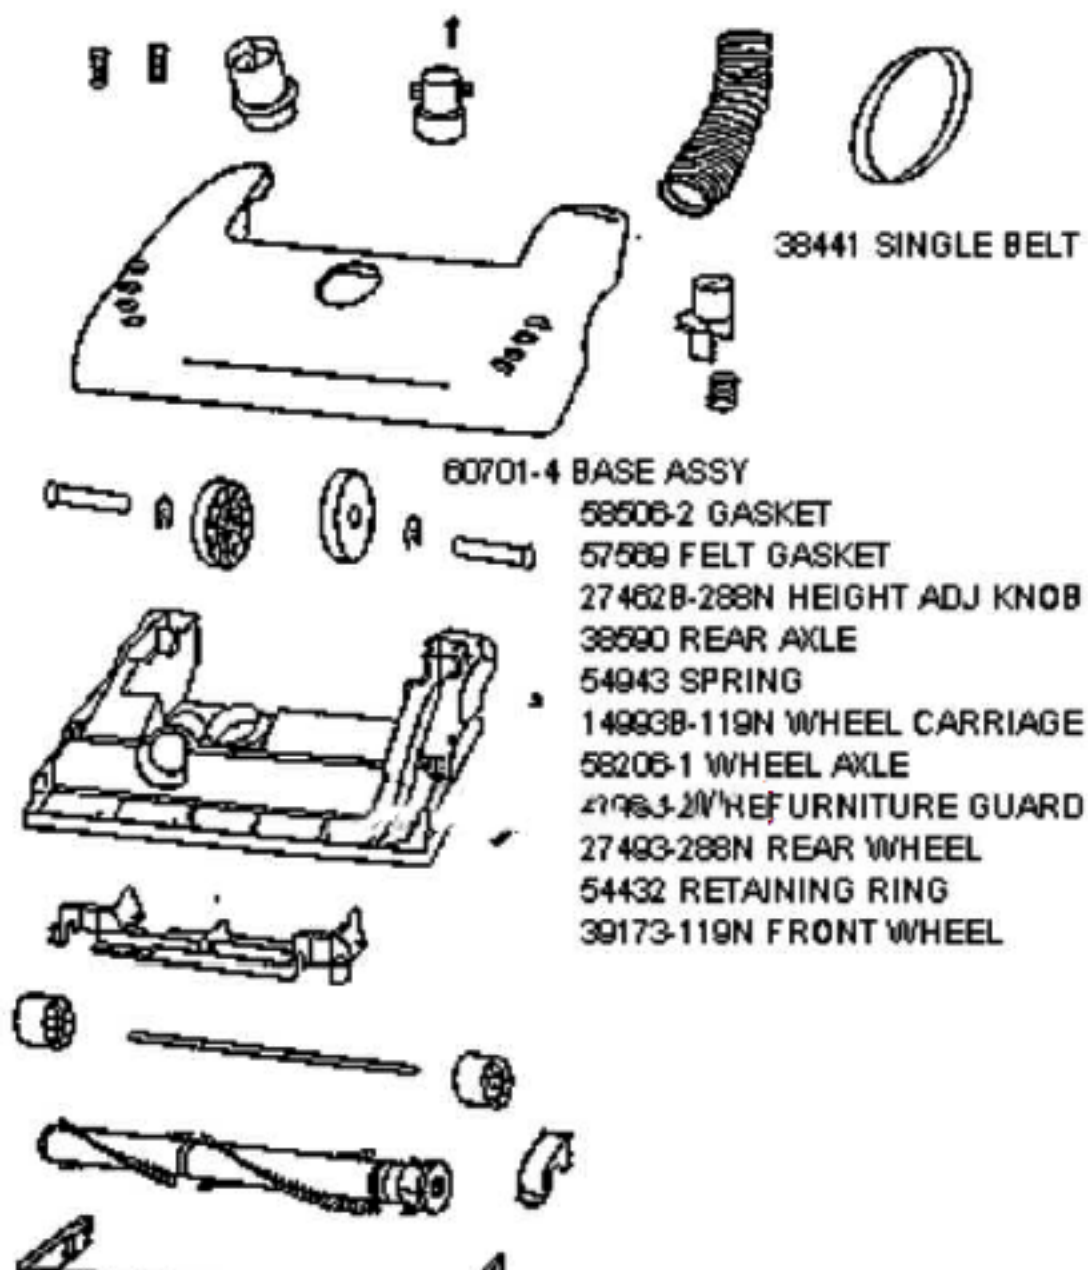

60038-6 HOSE ASSY

38903-119N HOSE ADAPTER

37057A-3 HOSE COUPLING

NOT ILLUSTRATED

54785 FLOOR & WALL BRUSH ASSY

70262 OWNERS GUIDE

Ref#	Part	Description	Comments	Qty
1	26708-119N	TOOL - CREVICE		
2	37057A-3	COUPLING - HOSE		
3	38903-119N	ADAPTER - HOSE		
4	54669-2	SCREW PACKAGE		
5	54784	COMBINATION TOOL - PACKAG		
6	54785	FLOOR & WALL BRUSH - PACK		
7	58623	PAPER BAG PKG FA (STYLE A		
8	58728B	NESTING WAND ASSEMBLY		
9	60038-6	HOSE ASSEMBLY - CARTONED		
10	61028-1	HOSE ASSEMBLY - CARTONED		

Ref#	Part	Description	Comments	Qty
1	14993B-119N	CARRIAGE - WHEEL		
2	15591-288N	GUARD - FURNITURE		
3	27462B-288N	OPERATOR - HEIGHT ADJUSTM		
4	27467A-288N	RELEASE - HANDLE		
5	27493-288N	WHEEL - REAR		
6	38479-4	HOSE - COMPRESSION (PURCH		
7	38590	AXLE - REAR		
8	39173-119N	WHEEL - FRONT		
9	53197-1	SCREW PACKAGE		
10	54312	BELT PACKAGE ASSEMBLY (U)		
11	54376-2	BELT CAP & GASKET - PACKA		
12	54432	PACKAGE - RETAINING RING		
13	54669-2	SCREW PACKAGE		
14	54943	SPRING PACKAGE		
15	57569	GASKET - FELT		
16	58206-1	AXLE - WHEEL		
17	58506-2	GASKET		
18	60069-42	HOOD ASSEMBLY - PACKAGED		
19	60133	COMPRESSION SPRING - PACK		
20	60252-2	BRUSHROLL ASSEMBLY - CART		
21	60613	PUSH ON NUT PKG		
22	60701-4	BASE ASSY - PKGD		