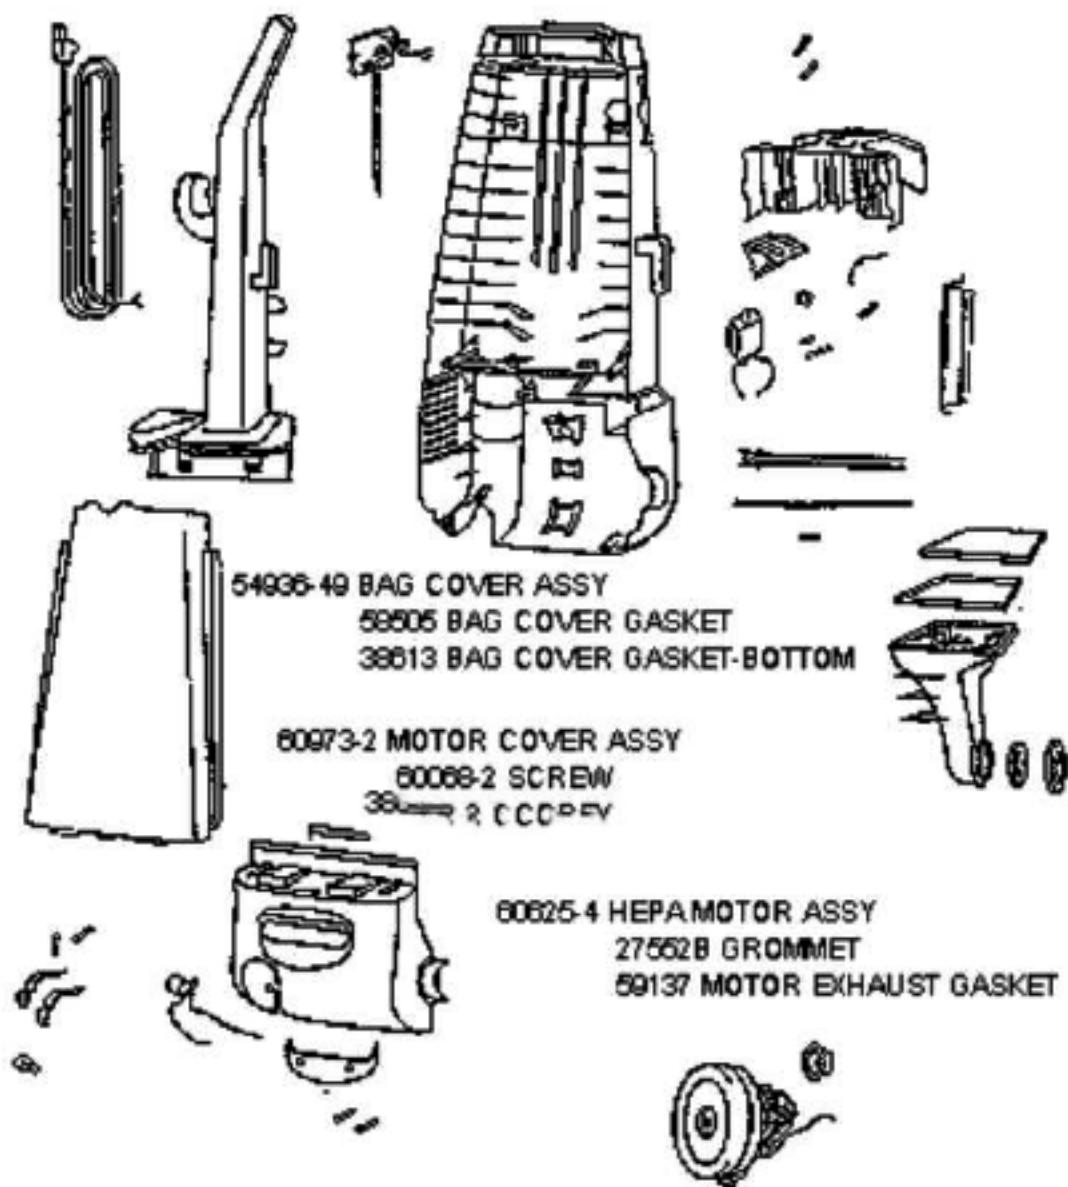

# Eureka 4476AT Owner's Manual

[Shop genuine replacement parts for Eureka 4476AT](#)

[Find Your Eureka Vacuum Cleaner Parts - Select From 855 Models](#)

----- Manual continues below -----

Ref#	Part	Description	Comments	Qty
1	15072-313N	LENS - MOTOR COVER		
2	15352A-1	HANDLE & CAP ASSEMBLY		
3	15408B-119N	DUCT - AIR		
4	15443A-119N	TOOL CADDY		
5	27171A	GASKET		
6	27474B-288N	SWITCH - BUTTON		
7	27552B	GROMMET		
8	28304	SWITCH - PUSHBUTTON		
9	38420-2	CLAMP		
10	38611	HEADLAMP SCKT & TERMINAL		
11	38613	GASKET		
12	38680-21	SUPPLY CORD & TERMINAL ASS		
13	39023	FLANGE - MOTOR INTAKE		
14	39252-2	THERMOSTAT & TERMINAL ASS		
15	39254B-2SV	PCB & BRACKET ASSY - CART		
16	39292	FILTER - PRE-MOTOR		
17	48815	LAMP - HEADLIGHT		
18	53197-1	SCREW PACKAGE		
19	5493E-49	BAG COVER ASSY - PACKAGED		
20	58505	GASKET - BAG COVER		
21	59137	GASKET - MOTOR EXHAUST		
22	59297SV	GASKET - AIR DUCT		
23	59361A	ADAPTER - TUBE		
24	59362B	TUBE		
25	60068-2	SCREW PACKAGE		
26	60134	TORS SPRING PKG		
27	60165	RETAINING RING PKG		
28	60192-1	WIRE SPLICE 5		
29	60285	HEPA FILTER PACKAGE		
30	60625-4	HEPA MOTOR & SHROUD ASSY		
31	60703-2	REAR HOUSING - PKGD		
32	60973-2	MOTOR COVER ASSY W/O LENS		

Ref#	Part	Description	Comments	Qty
1	14993B-119N	CARRIAGE - WHEEL		
2	15591-288N	GUARD - FURNITURE		
3	27462B-288N	OPERATOR - HEIGHT ADJUSTM		
4	27467A-288N	RELEASE - HANDLE		
5	27493-288N	WHEEL - REAR		
6	38479-4	HOSE - COMPRESSION (PURCH		
7	38590	AXLE - REAR		
8	39173-119N	WHEEL - FRONT		
9	53197-1	SCREW PACKAGE		
10	54312	BELT PACKAGE ASSEMBLY (U)		
11	54376-2	BELT CAP & GASKET - PACKA		
12	54432	PACKAGE - RETAINING RING		
13	54669-2	SCREW PACKAGE		
14	54943	SPRING PACKAGE		
15	57569	GASKET - FELT		
16	58206-1	AXLE - WHEEL		
17	58506-2	GASKET		
18	60069-42	HOOD ASSEMBLY - PACKAGED		
19	60133	COMPRESSION SPRING - PACK		
20	60252-2	BRUSHROLL ASSEMBLY - CART		
21	60613	PUSH ON NUT PKG		
22	60701-4	BASE ASSY - PKGD		