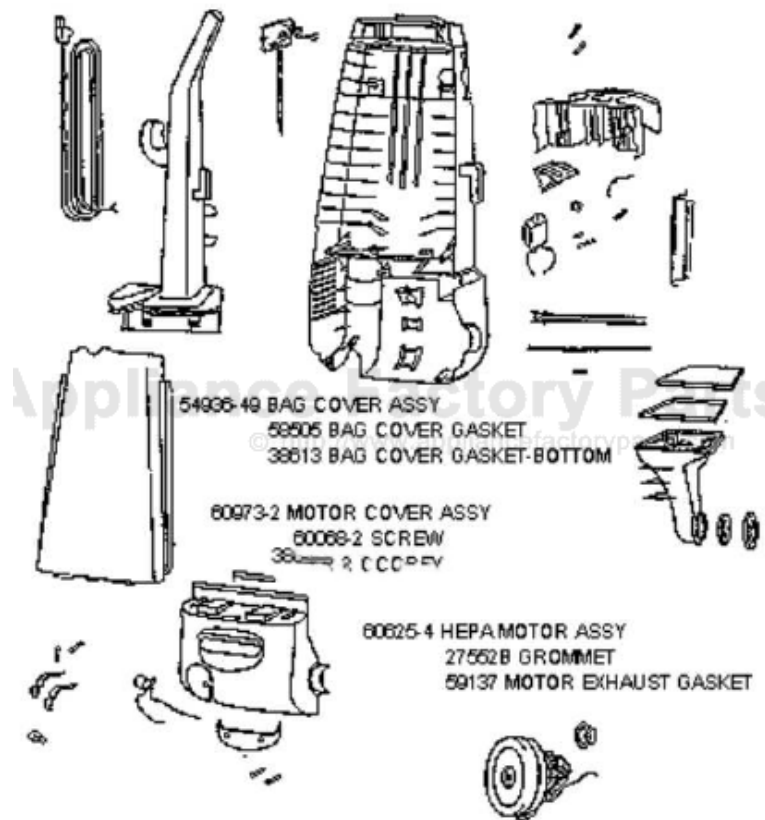

# Eureka 4476AT Owner's Manual

[Shop genuine replacement parts for Eureka 4476AT](#)

[Find Your Eureka Vacuum Cleaner Parts - Select From 855 Models](#)

----- Manual continues below -----

Ref#	Part	Description	Comments	Qty
1	15072-313N	LENS - MOTOR COVER		
2	15352A-1	HANDLE & CAP ASSEMBLY		
3	15408B-119N	DUCT - AIR		
4	15443A-119N	TOOL CADDY		
5	27171A	GASKET		
6	27474B-288N	SWITCH - BUTTON		
7	27552B	GROMMET		
8	28304	SWITCH - PUSHBUTTON		
9	38420-2	CLAMP		
10	38611	HEADLAMP SCKT & TERMINAL		
11	38613	GASKET		
12	38680-21	SUPPLY CORD & TERMINAL ASS		
13	39023	FLANGE - MOTOR INTAKE		
14	39252-2	THERMOSTAT & TERMINAL ASS		
15	39254B-2SV	PCB & BRACKET ASSY - CART		
16	39292	FILTER - PRE-MOTOR		
17	48815	LAMP - HEADLIGHT		
18	53197-1	SCREW PACKAGE		
19	5493E-49	BAG COVER ASSY - PACKAGED		
20	58505	GASKET - BAG COVER		
21	59137	GASKET - MOTOR EXHAUST		
22	59297SV	GASKET - AIR DUCT		
23	59361A	ADAPTER - TUBE		
24	59362B	TUBE		
25	60068-2	SCREW PACKAGE		
26	60134	TORS SPRING PKG		
27	60165	RETAINING RING PKG		
28	60192-1	WIRE SPLICE 5		
29	60285	HEPA FILTER PACKAGE		
30	60625-4	HEPA MOTOR & SHROUD ASSY		
31	60703-2	REAR HOUSING - PKGD		
32	60973-2	MOTOR COVER ASSY W/O LENS		

Ref#	Part	Description	Comments	Qty
1	14993B-119N	CARRIAGE - WHEEL		
2	15591-288N	GUARD - FURNITURE		
3	27462B-288N	OPERATOR - HEIGHT ADJUSTM		
4	27467A-288N	RELEASE - HANDLE		
5	27493-288N	WHEEL - REAR		
6	38479-4	HOSE - COMPRESSION (PURCH		
7	38590	AXLE - REAR		
8	39173-119N	WHEEL - FRONT		
9	53197-1	SCREW PACKAGE		
10	54312	BELT PACKAGE ASSEMBLY (U)		
11	54376-2	BELT CAP & GASKET - PACKA		
12	54432	PACKAGE - RETAINING RING		
13	54669-2	SCREW PACKAGE		
14	54943	SPRING PACKAGE		
15	57569	GASKET - FELT		
16	58206-1	AXLE - WHEEL		
17	58506-2	GASKET		
18	60069-42	HOOD ASSEMBLY - PACKAGED		
19	60133	COMPRESSION SPRING - PACK		
20	60252-2	BRUSHROLL ASSEMBLY - CART		
21	60613	PUSH ON NUT PKG		
22	60701-4	BASE ASSY - PKGD		