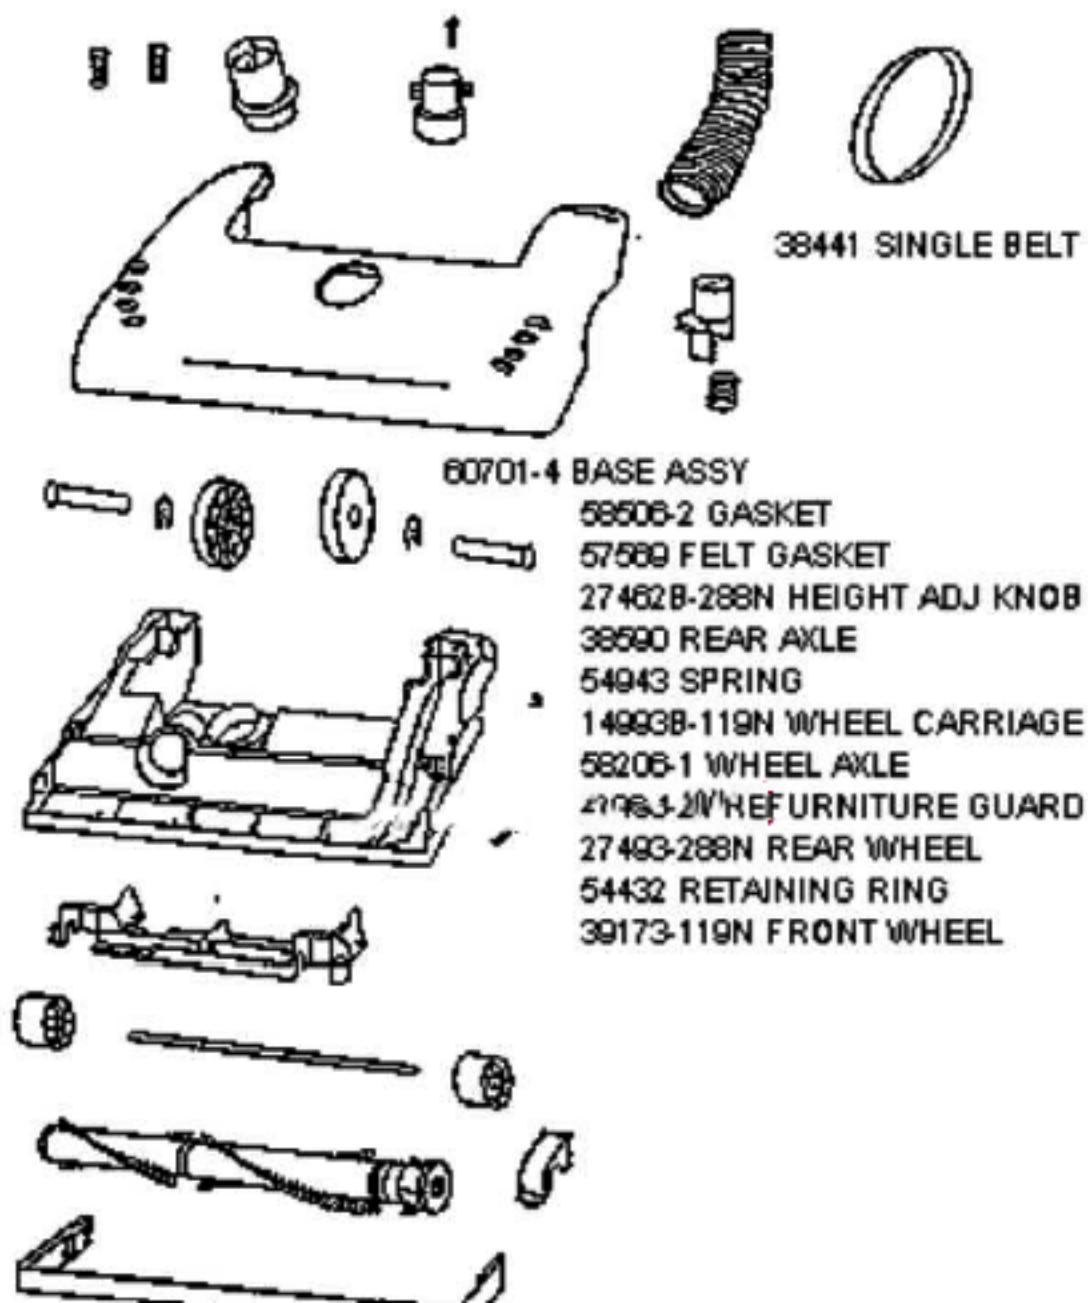

60038-6 HOSE ASSY

38903-119N HOSE ADAPTER

37057A-3 HOSE COUPLING

NOT ILLUSTRATED

54785 FLOOR & WALL BRUSH ASSY

70262 OWNERS GUIDE

Ref#	Part	Description	Comments	Qty
1	26708-119N	TOOL - CREVICE		
2	37057A-3	COUPLING - HOSE		
3	38903-119N	ADAPTER - HOSE		
4	54669-2	SCREW PACKAGE		
5	54784	COMBINATION TOOL - PACKAG		
6	54785	FLOOR & WALL BRUSH - PACK		
7	58623	PAPER BAG PKG FA (STYLE A		
8	58728B	NESTING WAND ASSEMBLY		
9	60038-6	HOSE ASSEMBLY - CARTONED		
10	61028-1	HOSE ASSEMBLY - CARTONED		

Ref#	Part	Description	Comments	Qty
1	14993B-119N	CARRIAGE - WHEEL		
2	15591-288N	GUARD - FURNITURE		
3	27462B-288N	OPERATOR - HEIGHT ADJUSTM		
4	27467A-288N	RELEASE - HANDLE		
5	27493-288N	WHEEL - REAR		
6	38479-4	HOSE - COMPRESSION (PURCH		
7	38590	AXLE - REAR		
8	39173-119N	WHEEL - FRONT		
9	53197-1	SCREW PACKAGE		
10	54312	BELT PACKAGE ASSEMBLY (U)		
11	54376-2	BELT CAP & GASKET - PACKA		
12	54432	PACKAGE - RETAINING RING		
13	54669-2	SCREW PACKAGE		
14	54943	SPRING PACKAGE		
15	57569	GASKET - FELT		
16	58206-1	AXLE - WHEEL		
17	58506-2	GASKET		
18	60069-42	HOOD ASSEMBLY - PACKAGED		
19	60133	COMPRESSION SPRING - PACK		
20	60252-2	BRUSHROLL ASSEMBLY - CART		
21	60613	PUSH ON NUT PKG		
22	60701-4	BASE ASSY - PKGD		