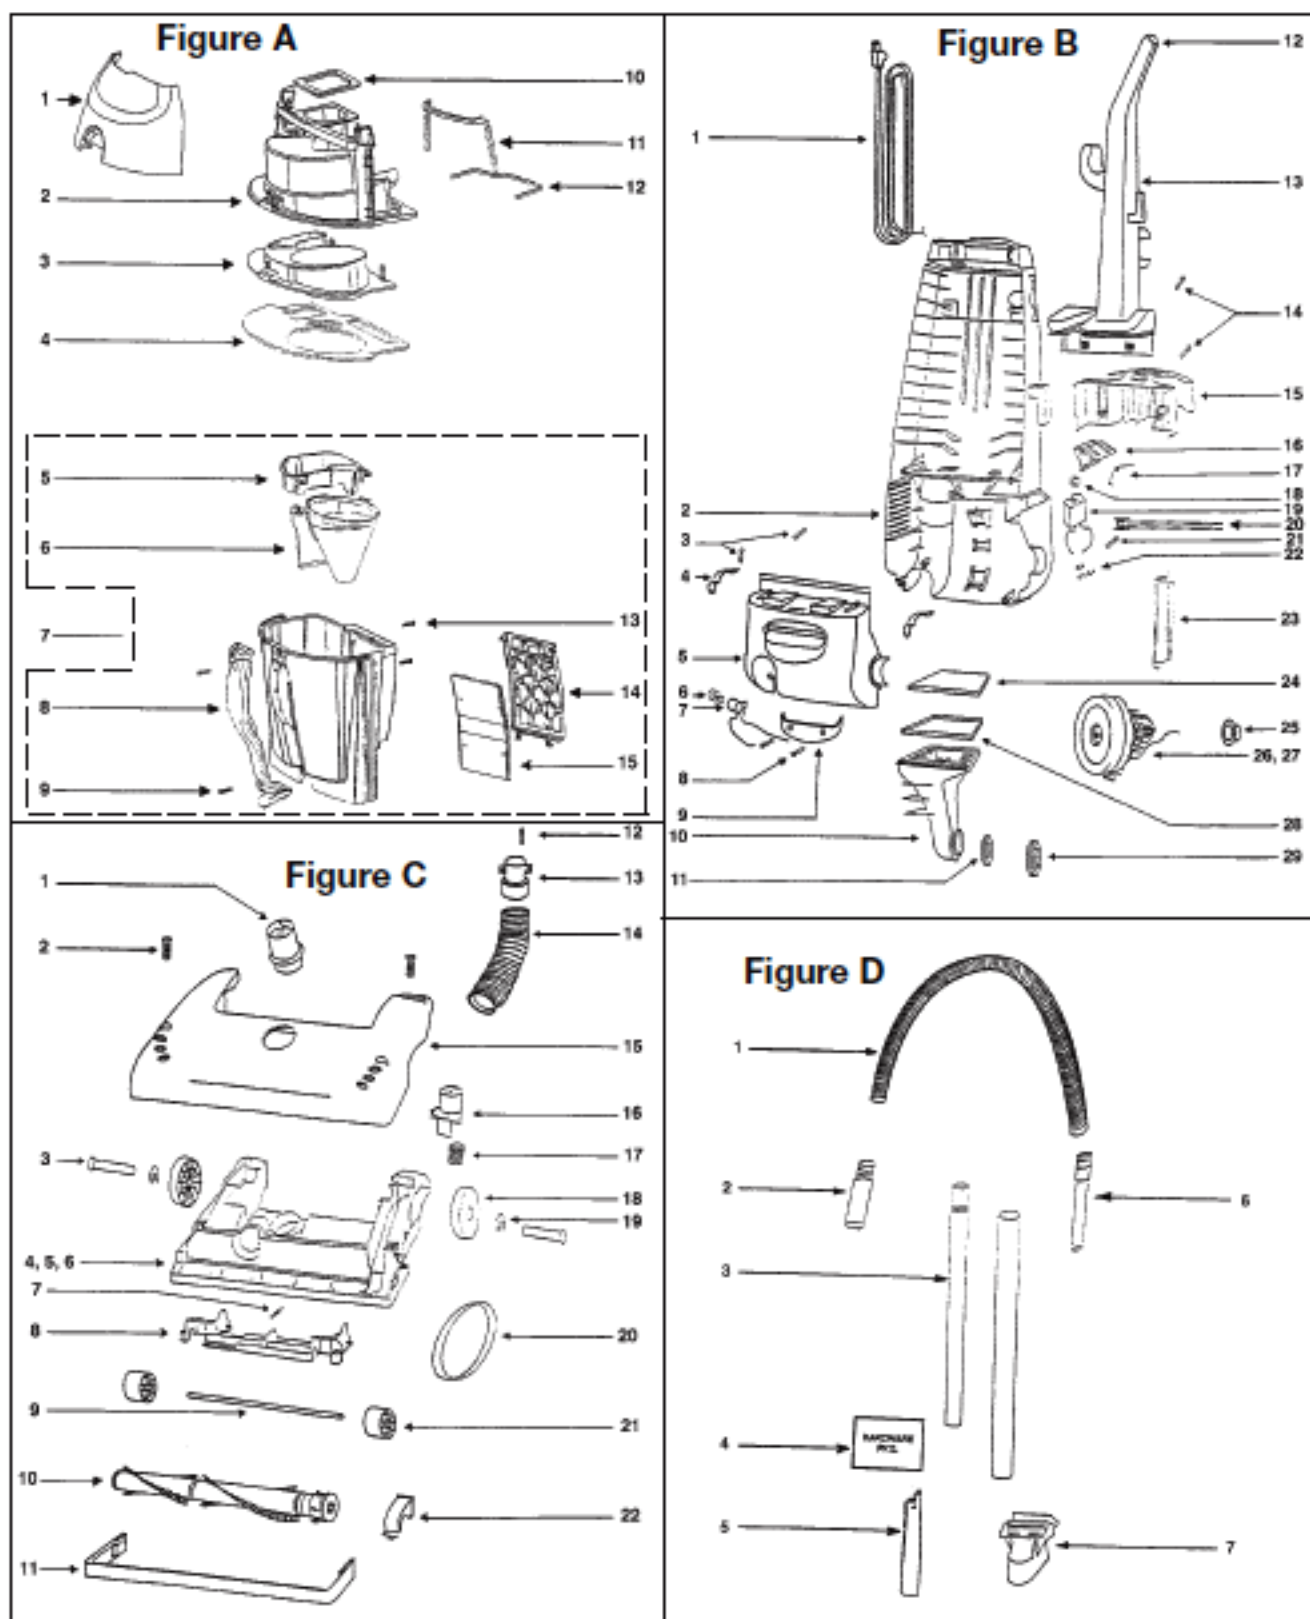

Original & Replacement **EUREKA**

VICTORY WHIRLWIND Models 4380AT, 4381AT, 4480AT, 4481AT Shown

Figure A

Key	Part No.	Description
1	E-60704-2	Front Cover 4380, 4481
1	E-60704-1	Front Cover 4480
2	E-60705-1	Upper Cyclone Ass'y
3	N/A	Lower Cyclone
4	E-39219	Gasket Sheet
5	E-28099-333N	Filter Screen
6	E-02311A-333N	Cyclone Funnel
7	E-60706-1	Cyclonic Cassette Ass'y
8	E-28131-288N	Dirt Cup Grip
8	ER-7025	Dirt Cup Grip
9	E-53197-1	Screw
10	E-39219	Gasket Sheet
11	E-59595-1	Cyclone Gasket (11.5" Long)
12	E-59297-2	Air Duct Gasket (White)
13	E-53197-1	Screw
14	E-28114-119N	Filter Frame
15	E-28115	Filter

N/A = Not Available

Figure C

KEY	PART NO.	DESCRIPTION
1	E-39121	Height Adjustment Knob
2	E-54669-2	Screw
3	E-38590	Rear Axle
4	E-54935-6	Base Ass'y 4380
4	E-60071-5	Base Ass'y 4480, 4481
5	E-58506-1	Gasket (Base to Hood) 4380, 4381
5	E-58506-2	Gasket (Base to Hood) 4480, 4481
6	E-57569	Felt Gasket
7	E-54943	Spring
8	E-14993A-119N	Wheel Carriage
9	E-58206-1	Wheel Axle
10	E-60251-1	Brushroll 12" 4380, 4381
10	E-54647	Brushroll 14" 4480, 4481
11	E-15237-288N	Furniture Guard 12"
11	E-15234-288N	Furniture Guard 14"
12	E-53197-1	Screw
13	E-27468A-119N	Hose Cuff
14	E-38479-2	Hose
15	E-60702-1 19N	Hood Ass'y 4480
15	E-60707-1	Hood Ass'y 4480
15	E-60707-2	Hood Ass'y 4481
16	E-27467-288N	Handle Release Pedal
17	E-60133	Compression Spring
18	E-27201-288N	Rear Wheel 4380, 4381
18	E-27493-288N	Rear Wheel 4480, 4481
19	E-54432	Retaining Ring
20	E-54312	Belt Package of 2
20	E-38441	Belt
20	ER-1035	Belt
21	E-38236A-119N	Front Wheel
22	E-54376-2	Belt Cap Ass'y