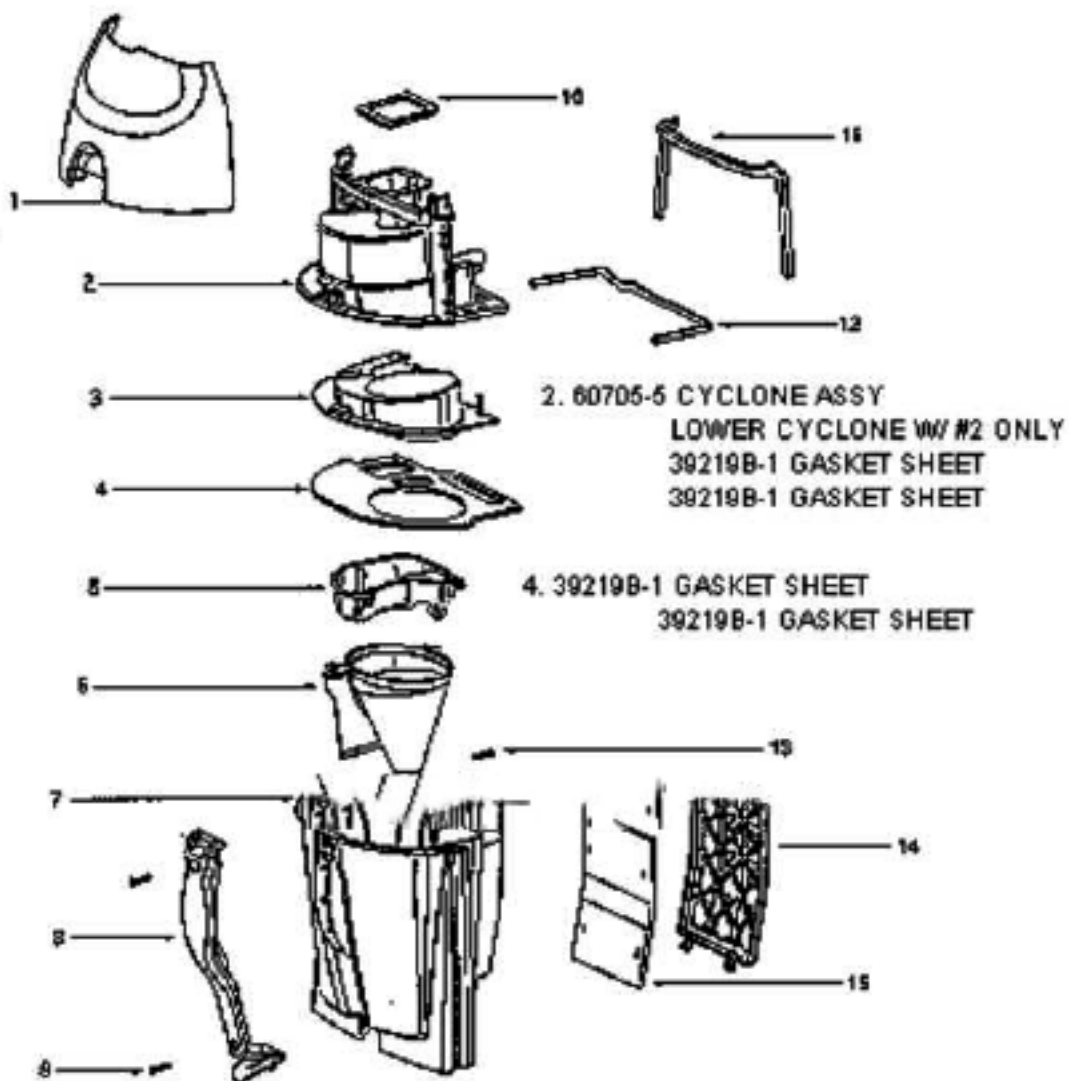

NOT ILLUSTRATED
28425 AIR DUCT GRILLE

12. 71139-1 HANDLE ASSY
38482A-119N HANDLE CAP

27. 60625-4 HEPA MOTOR ASSY
27552B GROMMET
59137 MOTOR EXHAUST GASKET

Ref#	Part	Description	Comments	Qty
1	15072-313N	LENS - MOTOR COVER		
2	15408B-119N	DUCT - AIR		
3	15443B-119N	TOOL CADDY		
4	27171A	GASKET		
5	27474C-288N	SWITCH - BUTTON		
6	27552B	GROMMET		
7	28304A	SWITCH - PUSHBUTTON		
8	28425	GRILLE - AIR DUCT		
9	38420-2	CLAMP		
10	38482A-119N	CAP - HANDLE		
11	38611-1	HEADLAMP SCKT & TERMINAL		
12	38680-17	SUPPLY CORD & TERMINAL AS		
13	39023	FLANGE - MOTOR INTAKE		
14	39252-2	THERMOSTAT & TERMINAL ASS		
15	48815	LAMP - HEADLIGHT		
16	53197-1	SCREW PACKAGE		
17	59137	GASKET - MOTOR EXHAUST		
18	59297SV	GASKET - AIR DUCT		
19	59361A	ADAPTER - TUBE		
20	59362B	TUBE		
21	60068-2	SCREW PACKAGE		
22	60134	TORS SPRING PKG		
23	60192-1	WIRE SPLICE 5		
24	60285B	HEPA FILTER PACKAGE		
25	60625-4	HEPA MOTOR & SHROUD ASSY		
26	60703-3	REAR HOUSING - PKGD		
27	61333	MOTOR FILTER PACKAGE		
28	61432-1	MOTOR COVER ASSY W/O LENS		
29	70521	RETAINING RING PKG		
30	71139-1	HANDLE & CAP ASSEMBLY		

Ref#	Part	Description	Comments	Qty
1	28099B-333N	FILTER - SCREEN		
2	28114-119N	FRAME - FILTER		
3	28131-288N	GRIP - DIRT CUP		
4	39219B-1	CYCLONE GASKET SHEET		
5	53197-1	SCREW PACKAGE		
6	59297-2SV	GASKET - AIR DUCT		
7	59595-1	GASKET - CYCLONE		
8	60696	FILTER PACKAGE		
9	60704-36	FRONT COVER ASSEMBLY - PK		
10	60705-5	UPPER CYCLONE ASSY - PKGD		
11	60706-1	CYCLONIC CASSETTE ASSY		
12	71568	FUNNEL & GASKET ASSEMBLY		