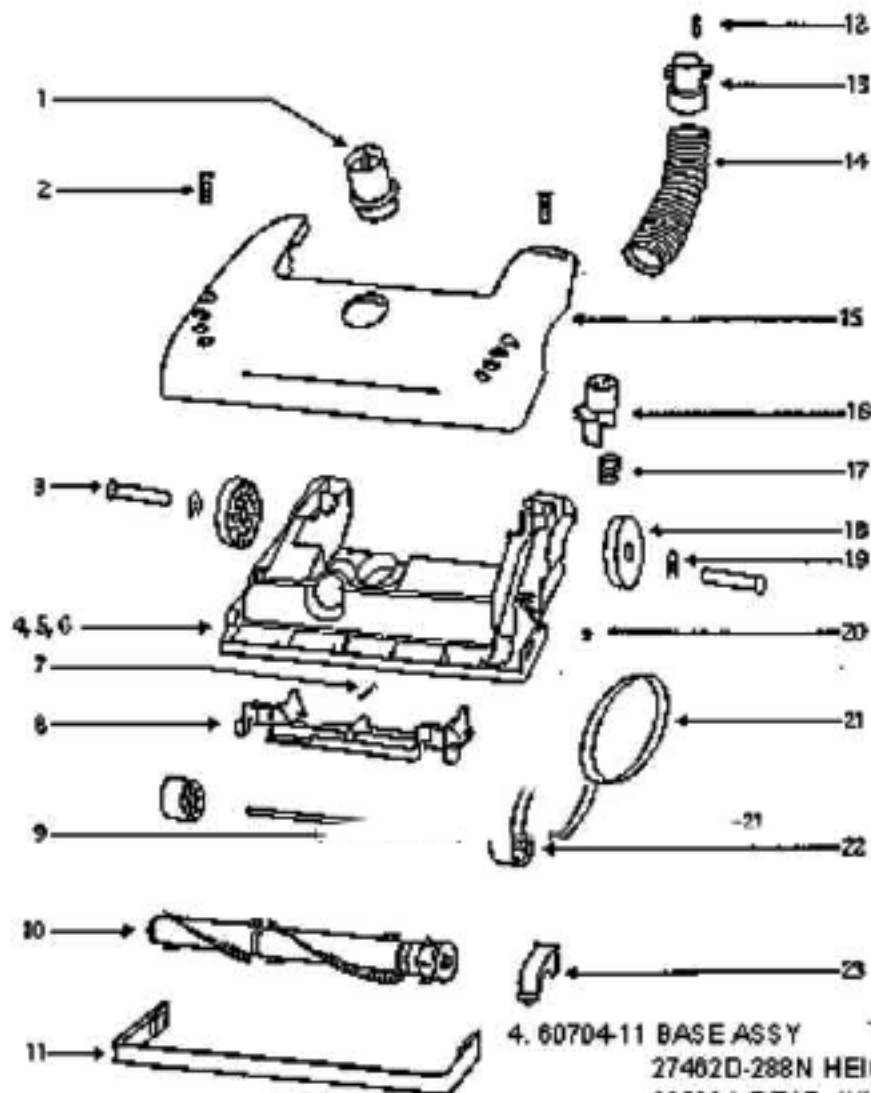

NOT ILLUSTRATED
28425 AIR DUCT GRILLE

12. 71139-1 HANDLE ASSY
38482A-119N HANDLE CAP

27. 60625-4 HEPA MOTOR ASSY
27552B GROMMET
59137 MOTOR EXHAUST GASKET

Ref#	Part	Description	Comments	Qty
1	15072-313N	LENS - MOTOR COVER		
2	15408B-119N	DUCT - AIR		
3	15443B-119N	TOOL CADDY		
4	27171A	GASKET		
5	27474C-288N	SWITCH - BUTTON		
6	27552B	GROMMET		
7	28304A	SWITCH - PUSHBUTTON		
8	28425	GRILLE - AIR DUCT		
9	38420-2	CLAMP		
10	38482A-119N	CAP - HANDLE		
11	38611-1	HEADLAMP SCKT & TERMINAL		
12	38680-17	SUPPLY CORD & TERMINAL AS		
13	39023	FLANGE - MOTOR INTAKE		
14	39252-2	THERMOSTAT & TERMINAL ASS		
15	48815	LAMP - HEADLIGHT		
16	53197-1	SCREW PACKAGE		
17	59137	GASKET - MOTOR EXHAUST		
18	59297SV	GASKET - AIR DUCT		
19	59361A	ADAPTER - TUBE		
20	59362B	TUBE		
21	60068-2	SCREW PACKAGE		
22	60134	TORS SPRING PKG		
23	60192-1	WIRE SPLICE 5		
24	60285B	HEPA FILTER PACKAGE		
25	60625-4	HEPA MOTOR & SHROUD ASSY		
26	60703-3	REAR HOUSING - PKGD		
27	61333	MOTOR FILTER PACKAGE		
28	61432-1	MOTOR COVER ASSY W/O LENS		
29	70521	RETAINING RING PKG		
30	71139-1	HANDLE & CAP ASSEMBLY		

Ref#	Part	Description	Comments	Qty
1	28099B-333N	FILTER - SCREEN		
2	28114-119N	FRAME - FILTER		
3	28131-288N	GRIP - DIRT CUP		
4	39219B-1	CYCLONE GASKET SHEET		
5	53197-1	SCREW PACKAGE		
6	59297-2SV	GASKET - AIR DUCT		
7	59595-1	GASKET - CYCLONE		
8	60696	FILTER PACKAGE		
9	60704-36	FRONT COVER ASSEMBLY - PK		
10	60705-5	UPPER CYCLONE ASSY - PKGD		
11	60706-1	CYCLONIC CASSETTE ASSY		
12	71568	FUNNEL & GASKET ASSEMBLY		