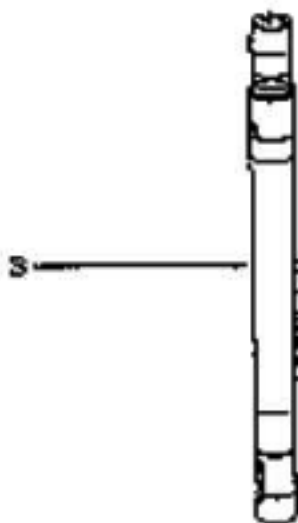

2

2. 61028-1 HOSE ASSY

37057A3 HOSE COUPLING

27461B-119N HOSE ADAPTER