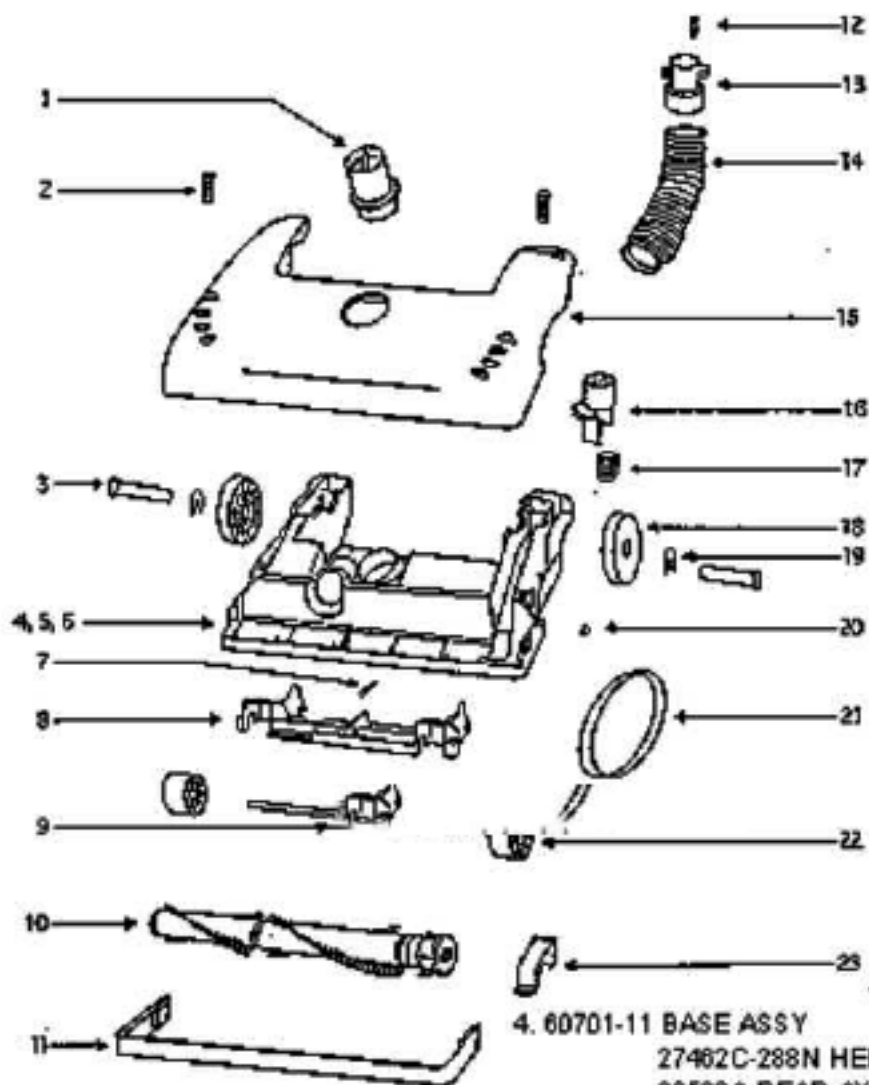

## Main Body - 4489AT

Ref #	Part	Description	Comments	Qty
1	15072-313N	LENS - MOTOR COVER		
2	15408B-119N	DUCT - AIR		
3	15443B-119N	TOOL CADDY		
4	27171A	GASKET		
5	27474C-288N	SWITCH - BUTTON		
6	27552B	GROMMET		
7	28304A	SWITCH - PUSHBUTTON		
8	28425	GRILLE - AIR DUCT		
9	38420-2	CLAMP		
10	38611-1	HEADLAMP SCKT & TERMINAL		
11	38680-17	SUPPLY CORD & TERMINAL AS		
12	39023	FLANGE - MOTOR INTAKE		
13	39252-2	THERMOSTAT & TERMINAL ASS		
14	48815	LAMP - HEADLIGHT		
15	53197-1	SCREW PACKAGE		
16	59137	GASKET - MOTOR EXHAUST		
17	59297SV	GASKET - AIR DUCT		
18	59361A	ADAPTER - TUBE		
19	59362B	TUBE		
20	60068-2	SCREW PACKAGE		
21	60134	TORS SPRING PKG		
22	60192-1	WIRE SPLICE 5		
23	60286B	HEPA FILTER PACKAGE		
24	60625-4	HEPA MOTOR & SHROUD ASSY		
25	60703-3	REAR HOUSING - PKGD		
26	61333	MOTOR FILTER PACKAGE		
27	61432-3	MOTOR COVER ASSY W/O LENS		
28	70521	RETAINING RING PKG		
29	71139-1	HANDLE & CAP ASSEMBLY		

## Dust Cup - 4489AT

Ref #	Part	Description	Comments	Qty
1	02311A-333N	FUNNEL & GASKET ASSEMBLY		
2	28099B-333N	FILTER - SCREEN		
3	28114-119N	FRAME - FILTER		
4	28131-288N	GRIP - DIRT CUP		
5	39219B-1	CYCLONE GASKET SHEET		
6	53197-1	SCREW PACKAGE		
7	59297-2SV	GASKET - AIR DUCT		
8	59595-1	GASKET - CYCLONE		
9	59852-1	GASKET - CYCLONE		
10	60696	FILTER PACKAGE		
11	60704-34	FRONT COVER ASSEMBLY - PK		
12	60705-5	UPPER CYCLONE ASSY - PKGD		
13	60706-1	CYCLONIC CASSETTE ASSY		