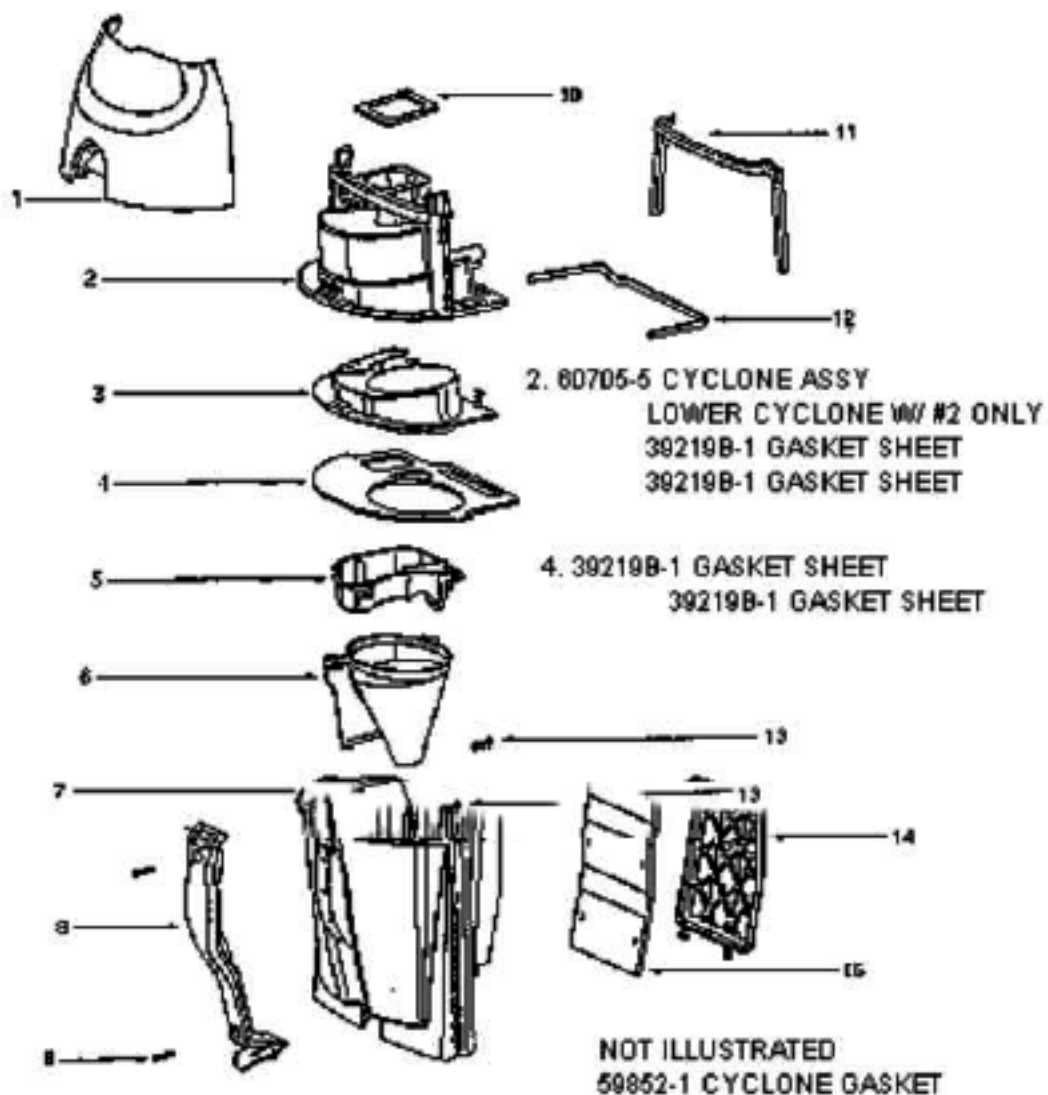

## Main Body - 4489AT

Ref #	Part	Description	Comments	Qty
1	15072-313N	LENS - MOTOR COVER		
2	15408B-119N	DUCT - AIR		
3	15443B-119N	TOOL CADDY		
4	27171A	GASKET		
5	27474C-288N	SWITCH - BUTTON		
6	27552B	GROMMET		
7	28304A	SWITCH - PUSHBUTTON		
8	28425	GRILLE - AIR DUCT		
9	38420-2	CLAMP		
10	38611-1	HEADLAMP SCKT & TERMINAL		
11	38680-17	SUPPLY CORD & TERMINAL AS		
12	39023	FLANGE - MOTOR INTAKE		
13	39252-2	THERMOSTAT & TERMINAL ASS		
14	48815	LAMP - HEADLIGHT		
15	53197-1	SCREW PACKAGE		
16	59137	GASKET - MOTOR EXHAUST		
17	59297SV	GASKET - AIR DUCT		
18	59361A	ADAPTER - TUBE		
19	59362B	TUBE		
20	60068-2	SCREW PACKAGE		
21	60134	TORS SPRING PKG		
22	60192-1	WIRE SPLICE 5		
23	60286B	HEPA FILTER PACKAGE		
24	60625-4	HEPA MOTOR & SHROUD ASSY		
25	60703-3	REAR HOUSING - PKGD		
26	61333	MOTOR FILTER PACKAGE		
27	61432-3	MOTOR COVER ASSY W/O LENS		
28	70521	RETAINING RING PKG		
29	71139-1	HANDLE & CAP ASSEMBLY		

## Dust Cup - 4489AT

Ref #	Part	Description	Comments	Qty
1	02311A-333N	FUNNEL & GASKET ASSEMBLY		
2	28099B-333N	FILTER - SCREEN		
3	28114-119N	FRAME - FILTER		
4	28131-288N	GRIP - DIRT CUP		
5	39219B-1	CYCLONE GASKET SHEET		
6	53197-1	SCREW PACKAGE		
7	59297-2SV	GASKET - AIR DUCT		
8	59595-1	GASKET - CYCLONE		
9	59852-1	GASKET - CYCLONE		
10	60696	FILTER PACKAGE		
11	60704-34	FRONT COVER ASSEMBLY - PK		
12	60705-5	UPPER CYCLONE ASSY - PKGD		
13	60706-1	CYCLONIC CASSETTE ASSY		