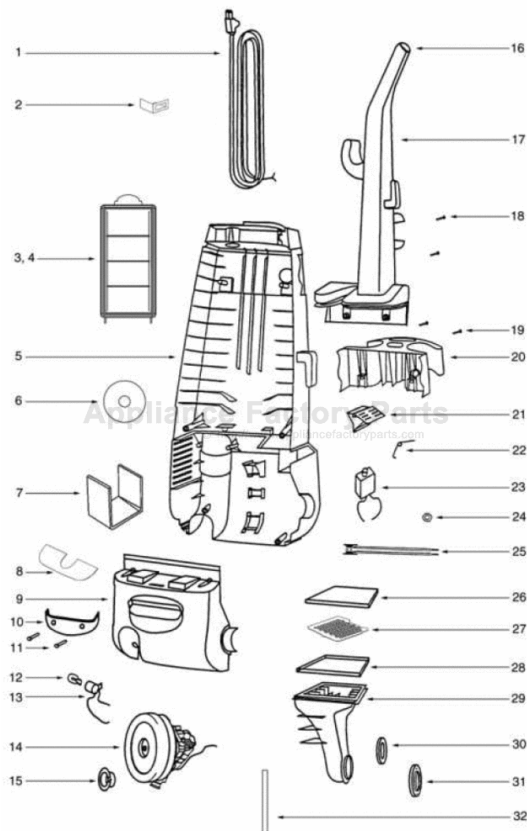

[Find Your Eureka Vacuum Cleaner Parts - Select From 855 Models](#)

----- Manual continues below part list -----