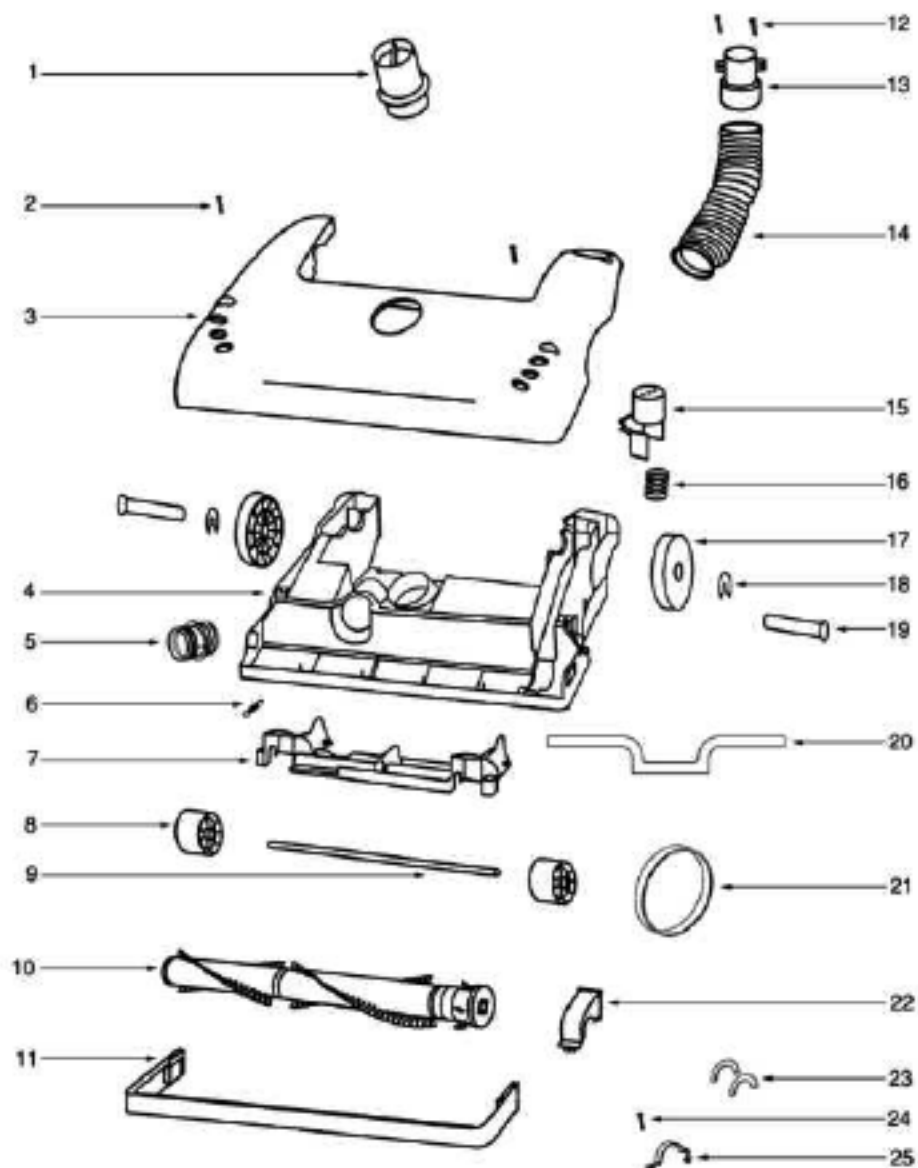

----- Manual continues below part list -----

Available Replacement Parts for Eureka 4495

e-39266	BELT OEM EUREKA EXTENED LIFE 1 PACK
ER-1875	EUREKA HF9 HEPA FILTER

Ref#	Part	Description	Comments	Qty
1	38680-17	SUPPLY CORD & TERMINAL AS		
2	71645	SHIELD - SWITCH		
3	28457-6	FILTER FRAME & GRAPHICS A		
4	61500	HEPA FILTER PKG - STYLE H		
5	71608A-119N	HOUSING - REAR		
6	38688A	MOTOR SHIELD		
7	72224-1	FOAM - SOUND		
8	38696	SHIELD - LIGHT		
9	61432-9	MOTOR COVER ASSY W/O LENS		
10	15072-313N	LENS - MOTOR COVER		
11	60068-2	SCREW PACKAGE		
12	48815	LAMP - HEADLIGHT		
13	38611-1	HEADLAMP SCKT & TERMINAL		
14	60261-11	MOTOR ASSEMBLY - PACKAGED		
15	27552B	GROMMET		
16	38482A-119N	CAP - HANDLE		
17	71139-1	HANDLE & CAP ASSEMBLY		
18	53238-44	SCREW PACKAGE		
19	53197-1	SCREW PACKAGE		
20	15443B-119N	TOOL CADDY		
21	27474C-288N	SWITCH - BUTTON		
22	60134	TORS SPRING PKG		
23	28304A	SWITCH - PUSHBUTTON		
24	60165-1	RETAINING RING PKG		
25	39252-2	THERMOSTAT & TERMINAL ASS		
26	61333	MOTOR FILTER PACKAGE		
27	28425	GRILLE - AIR DUCT		
28	59297SV	GASKET - AIR DUCT		
29	15536A-119N	AIR DUCT		
30	2717 1A	GASKET		
31	39023	FLANGE - MOTOR INTAKE		
32	27962A	GASKET		

Lot #	Part	Description	Comments	Qty
1	27462E-288N	OPERATOR - HEIGHT ADJUSTM		
2	53238-44	SCREW PACKAGE		
3	60069-76	HOOD ASSEMBLY - PACKAGED		
4	60701-11	BASE ASSY - PKGD		
5	28243A-316N	ADAPTER - BASE		
6	54943	SPRING PACKAGE		
7	14993C-119N	CARRIAGE - WHEEL		
8	39173A-119N	WHEEL - FRONT		
9	71551	AXLE - WHEEL		
10	61308-2	BRUSHROLL ASSEMBLY - CART		
11	15591A-288N	GUARD - FURNITURE		
13	27468D-119N	CUFF - HOSE		
14	38479-4	HOSE - COMPRESSION (PURCH		
15	27467A-288N	RELEASE - HANDLE		
16	60133	COMPRESSION SPRING - PACK		
17	27493A-119N	WHEEL - REAR		
18	54432-1	PACKAGE - RETAINING RING		
19	38590A	AXLE - REAR		
20	58506-4	GASKET		
21	61120A	BELT PKG ASSY-(U-EXTENDED		
22	54376-2	BELT CAP & GASKET - PACKA		
23	57569	GASKET - FELT		
24	53197-1	SCREW PACKAGE		
25	38420-2	CLAMP		
	60069-75	HOOD ASSEMBLY - PACKAGED		