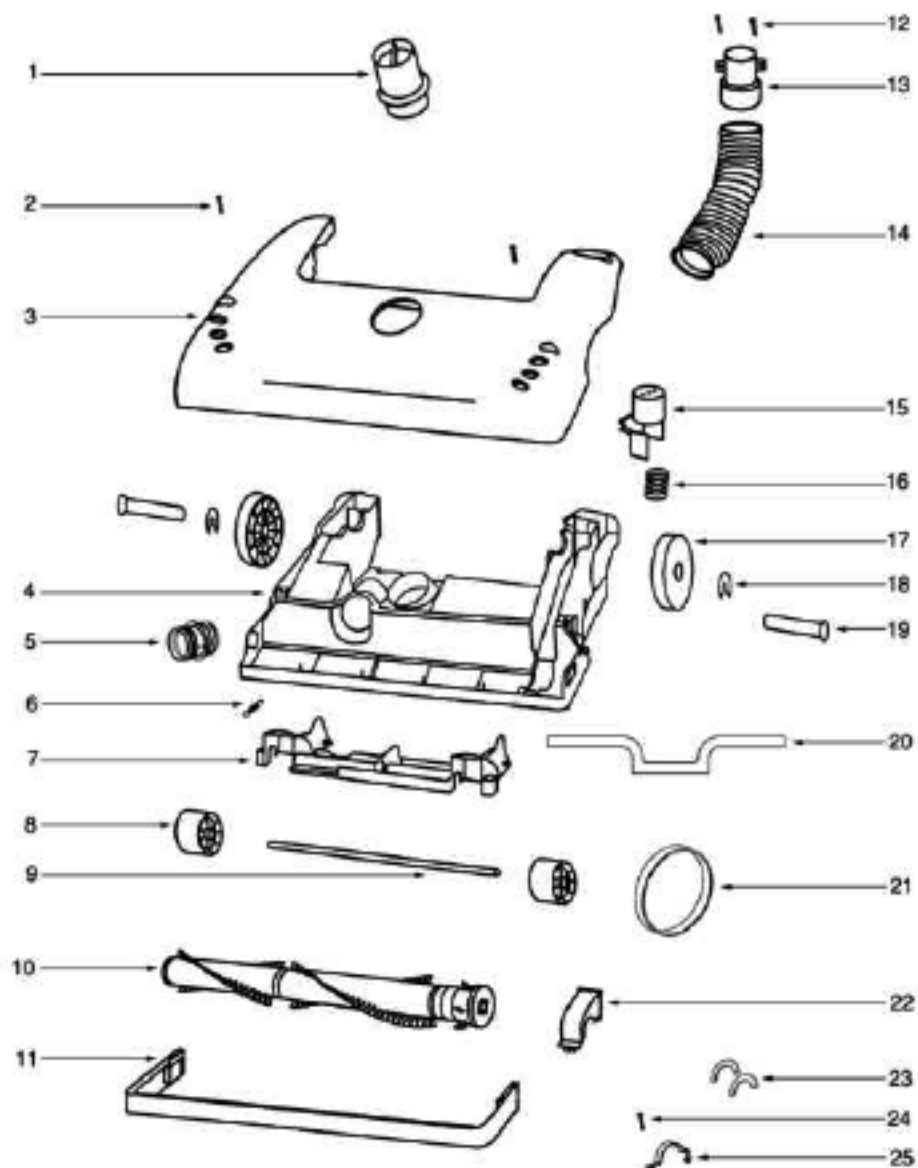

Ref#	Part	Description	Comments	Qty
1	38680-17	SUPPLY CORD & TERMINAL AS		
2	71645	SHIELD - SWITCH		
3	28457-6	FILTER FRAME & GRAPHICS A		
4	61500	HEPA FILTER PKG - STYLE H		
5	71608A-119N	HOUSING - REAR		
6	38688A	MOTOR SHIELD		
7	72224-1	FOAM - SOUND		
8	38696	SHIELD - LIGHT		
9	61432-9	MOTOR COVER ASSY W/O LENS		
10	15072-313N	LENS - MOTOR COVER		
11	60068-2	SCREW PACKAGE		
12	48815	LAMP - HEADLIGHT		
13	38611-1	HEADLAMP SCKT & TERMINAL		
14	60261-11	MOTOR ASSEMBLY - PACKAGED		
15	27552B	GROMMET		
16	38482A-119N	CAP - HANDLE		
17	71139-1	HANDLE & CAP ASSEMBLY		
18	53238-44	SCREW PACKAGE		
19	53197-1	SCREW PACKAGE		
20	15443B-119N	TOOL CADDY		
21	27474C-288N	SWITCH - BUTTON		
22	60134	TORS SPRING PKG		
23	28304A	SWITCH - PUSHBUTTON		
24	60165-1	RETAINING RING PKG		
25	39252-2	THERMOSTAT & TERMINAL ASS		
26	61333	MOTOR FILTER PACKAGE		
27	28425	GRILLE - AIR DUCT		
28	59297SV	GASKET - AIR DUCT		
29	15536A-119N	AIR DUCT		
30	2717 1A	GASKET		
31	39023	FLANGE - MOTOR INTAKE		
32	27962A	GASKET		

Lot #	Part	Description	Comments	Qty
1	27462E-288N	OPERATOR - HEIGHT ADJUSTM		
2	53238-44	SCREW PACKAGE		
3	60069-76	HOOD ASSEMBLY - PACKAGED		
4	60701-11	BASE ASSY - PKGD		
5	28243A-316N	ADAPTER - BASE		
6	54943	SPRING PACKAGE		
7	14993C-119N	CARRIAGE - WHEEL		
8	39173A-119N	WHEEL - FRONT		
9	71551	AXLE - WHEEL		
10	61308-2	BRUSHROLL ASSEMBLY - CART		
11	15591A-288N	GUARD - FURNITURE		
13	27468D-119N	CUFF - HOSE		
14	38479-4	HOSE - COMPRESSION (PURCH		
15	27467A-288N	RELEASE - HANDLE		
16	60133	COMPRESSION SPRING - PACK		
17	27493A-119N	WHEEL - REAR		
18	54432-1	PACKAGE - RETAINING RING		
19	38590A	AXLE - REAR		
20	58506-4	GASKET		
21	61120A	BELT PKG ASSY-(U-EXTENDED		
22	54376-2	BELT CAP & GASKET - PACKA		
23	57569	GASKET - FELT		
24	53197-1	SCREW PACKAGE		
25	38420-2	CLAMP		
	60069-75	HOOD ASSEMBLY - PACKAGED		