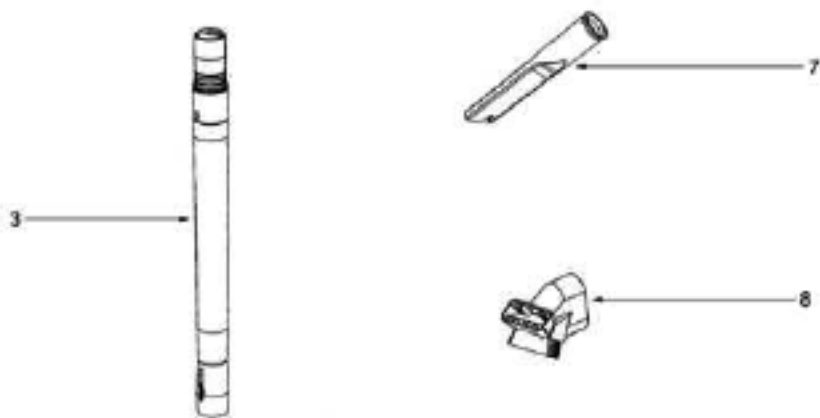

Ref#	Part	Description	Comments	Qty
1	60169-6	HOSE ASSEMBLY - CARTONED		
2	37057A-3	COUPLING - HOSE		
3	59728B	NESTING WAND ASSEMBLY		
4	59930B	PACKAGE - HARDWARE		
5	70239B	OWNERS GUIDE		
6	27461B-119N	ADAPTER - HOSE		
7	27237-3	TOOL - CREVICE		
8	61037	COMBINATION TOOL - PACKAG