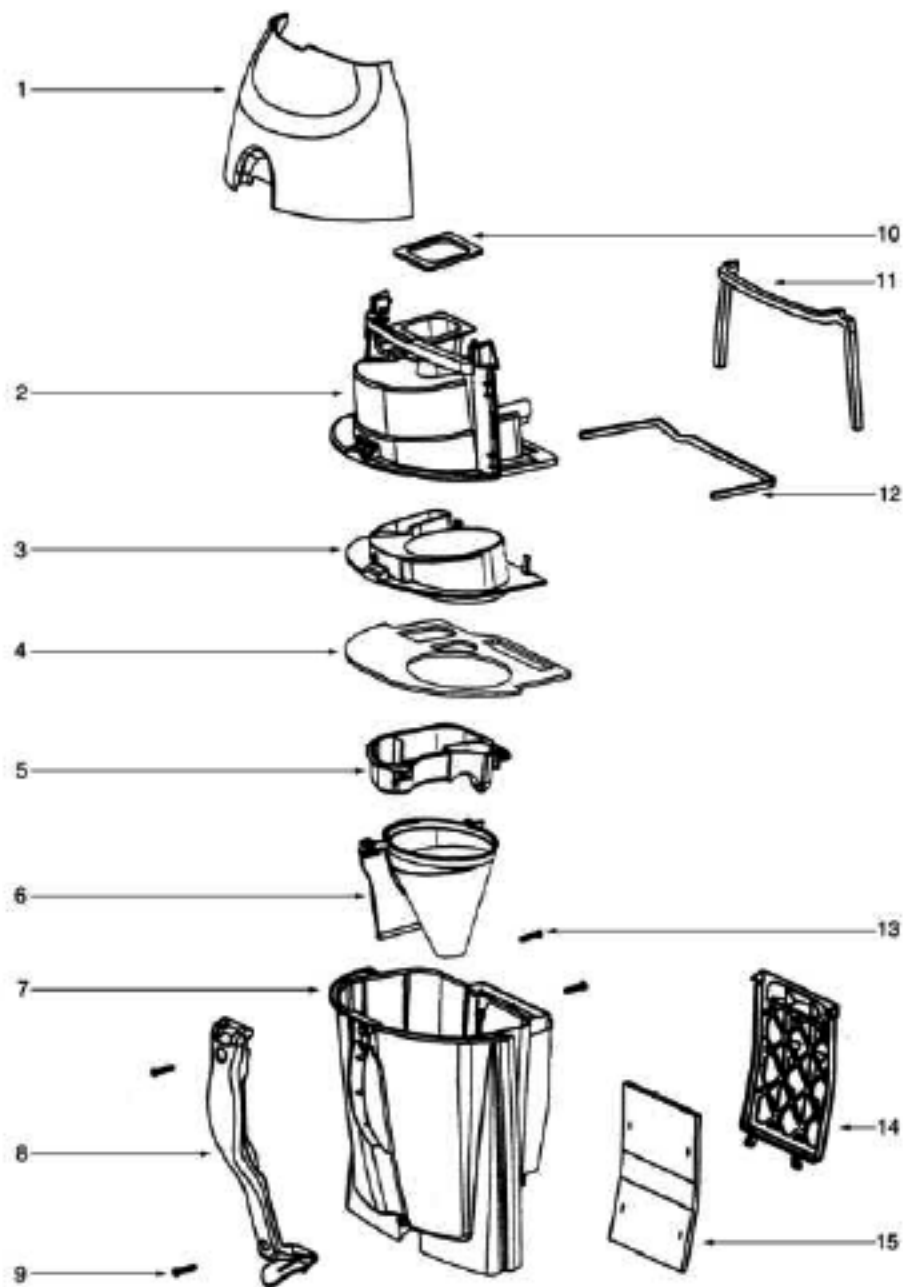

Ref#	Part	Description	Comments	Qty
1	38680-17	SUPPLY CORD & TERMINAL AS		
2	71645	SHIELD - SWITCH		
3	28457-6	FILTER FRAME & GRAPHICS A		
4	61500	HEPA FILTER PKG - STYLE H		
5	71608A-119N	HOUSING - REAR		
6	38688A	MOTOR SHIELD		
7	72224-1	FOAM - SOUND		
8	38696	SHIELD - LIGHT		
9	61432-9	MOTOR COVER ASSY W/O LENS		
10	15072-313N	LENS - MOTOR COVER		
11	60068-2	SCREW PACKAGE		
12	48815	LAMP - HEADLIGHT		
13	38611-1	HEADLAMP SCKT & TERMINAL		
14	60261-11	MOTOR ASSEMBLY - PACKAGED		
15	27552B	GROMMET		
16	38482A-119N	CAP - HANDLE		
17	71139-1	HANDLE & CAP ASSEMBLY		
18	53238-44	SCREW PACKAGE		
19	53197-1	SCREW PACKAGE		
20	15443B-119N	TOOL CADDY		
21	27474C-288N	SWITCH - BUTTON		
22	60134	TORS SPRING PKG		
23	28304A	SWITCH - PUSHBUTTON		
24	60165-1	RETAINING RING PKG		
25	39252-2	THERMOSTAT & TERMINAL ASS		
26	61333	MOTOR FILTER PACKAGE		
27	28425	GRILLE - AIR DUCT		
28	59297SV	GASKET - AIR DUCT		
29	15536A-119N	AIR DUCT		
30	2717 1A	GASKET		
31	39023	FLANGE - MOTOR INTAKE		
32	27962A	GASKET		

Lot #	Part	Description	Comments	Qty
1	27462E-288N	OPERATOR - HEIGHT ADJUSTM		
2	53238-44	SCREW PACKAGE		
3	60069-76	HOOD ASSEMBLY - PACKAGED		
4	60701-11	BASE ASSY - PKGD		
5	28243A-316N	ADAPTER - BASE		
6	54943	SPRING PACKAGE		
7	14993C-119N	CARRIAGE - WHEEL		
8	39173A-119N	WHEEL - FRONT		
9	71551	AXLE - WHEEL		
10	61308-2	BRUSHROLL ASSEMBLY - CART		
11	15591A-288N	GUARD - FURNITURE		
13	27468D-119N	CUFF - HOSE		
14	38479-4	HOSE - COMPRESSION (PURCH		
15	27467A-288N	RELEASE - HANDLE		
16	60133	COMPRESSION SPRING - PACK		
17	27493A-119N	WHEEL - REAR		
18	54432-1	PACKAGE - RETAINING RING		
19	38590A	AXLE - REAR		
20	58506-4	GASKET		
21	61120A	BELT PKG ASSY-(U-EXTENDED		
22	54376-2	BELT CAP & GASKET - PACKA		
23	57569	GASKET - FELT		
24	53197-1	SCREW PACKAGE		
25	38420-2	CLAMP		
	60069-75	HOOD ASSEMBLY - PACKAGED		