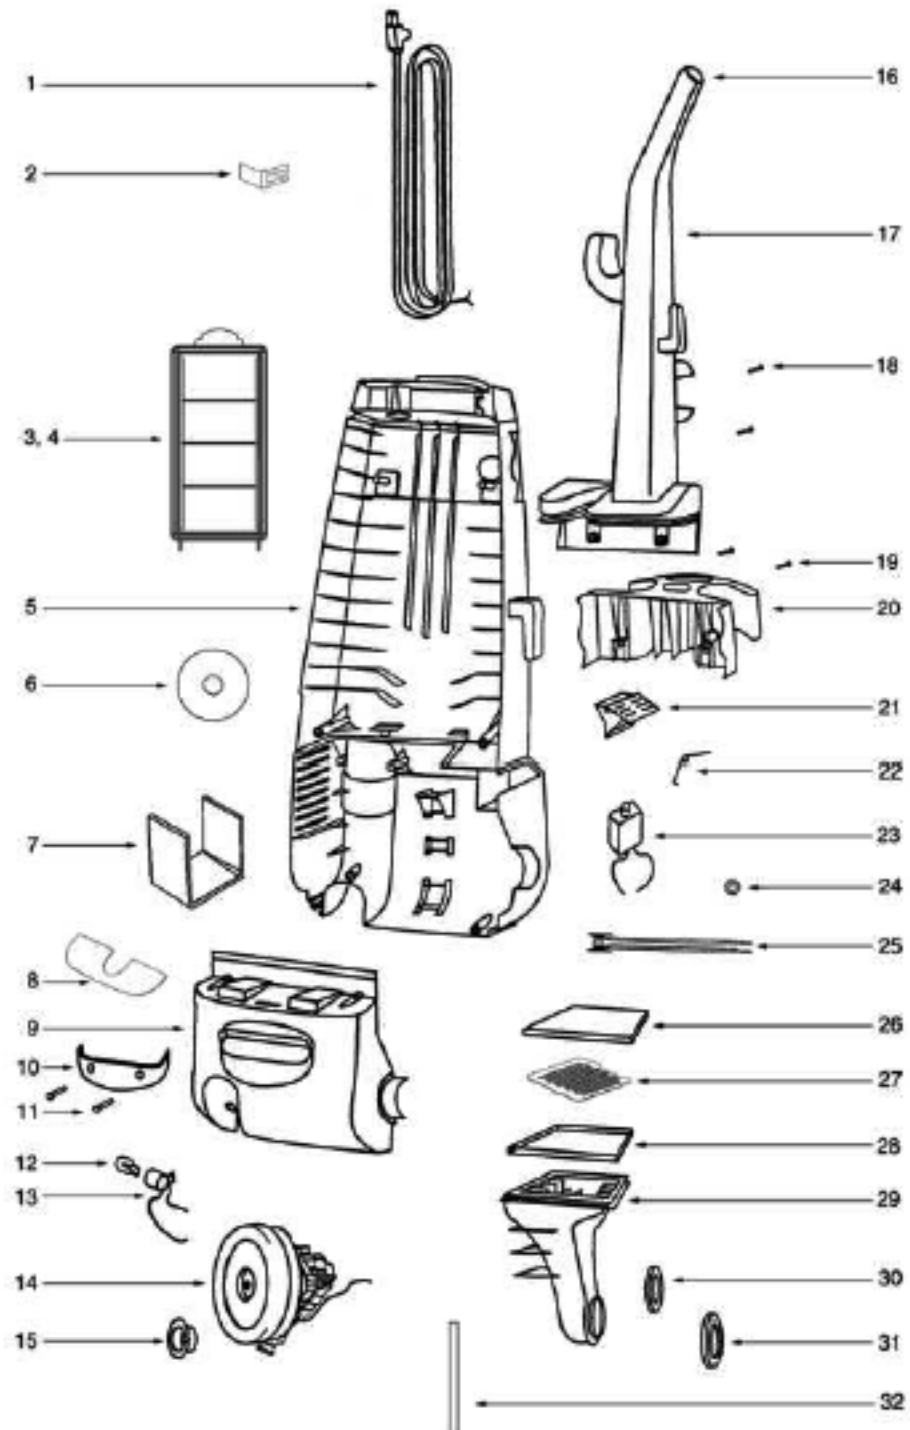

----- Manual continues below part list -----

Available Replacement Parts for Eureka 4495

e-39266	BELT OEM EUREKA EXTENED LIFE 1 PACK
ER-1875	EUREKA HF9 HEPA FILTER

Ref#	Part	Description	Comments	Qty
1	38680-17	SUPPLY CORD & TERMINAL AS		
2	71645	SHIELD - SWITCH		
3	28457-6	FILTER FRAME & GRAPHICS A		
4	61500	HEPA FILTER PKG - STYLE H		
5	71608A-119N	HOUSING - REAR		
6	38688A	MOTOR SHIELD		
7	72224-1	FOAM - SOUND		
8	38696	SHIELD - LIGHT		
9	61432-9	MOTOR COVER ASSY W/O LENS		
10	15072-313N	LENS - MOTOR COVER		
11	60068-2	SCREW PACKAGE		
12	48815	LAMP - HEADLIGHT		
13	38611-1	HEADLAMP SCKT & TERMINAL		
14	60261-11	MOTOR ASSEMBLY - PACKAGED		
15	27552B	GROMMET		
16	38482A-119N	CAP - HANDLE		
17	71139-1	HANDLE & CAP ASSEMBLY		
18	53238-44	SCREW PACKAGE		
19	53197-1	SCREW PACKAGE		
20	15443B-119N	TOOL CADDY		
21	27474C-288N	SWITCH - BUTTON		
22	60134	TORS SPRING PKG		
23	28304A	SWITCH - PUSHBUTTON		
24	60165-1	RETAINING RING PKG		
25	39252-2	THERMOSTAT & TERMINAL ASS		
26	61333	MOTOR FILTER PACKAGE		
27	28425	GRILLE - AIR DUCT		
28	59297SV	GASKET - AIR DUCT		
29	15536A-119N	AIR DUCT		
30	2717 1A	GASKET		
31	39023	FLANGE - MOTOR INTAKE		
32	27962A	GASKET		

Lot #	Part	Description	Comments	Qty
1	27462E-288N	OPERATOR - HEIGHT ADJUSTM		
2	53238-44	SCREW PACKAGE		
3	60069-76	HOOD ASSEMBLY - PACKAGED		
4	60701-11	BASE ASSY - PKGD		
5	28243A-316N	ADAPTER - BASE		
6	54943	SPRING PACKAGE		
7	14993C-119N	CARRIAGE - WHEEL		
8	39173A-119N	WHEEL - FRONT		
9	71551	AXLE - WHEEL		
10	61308-2	BRUSHROLL ASSEMBLY - CART		
11	15591A-288N	GUARD - FURNITURE		
13	27468D-119N	CUFF - HOSE		
14	38479-4	HOSE - COMPRESSION (PURCH		
15	27467A-288N	RELEASE - HANDLE		
16	60133	COMPRESSION SPRING - PACK		
17	27493A-119N	WHEEL - REAR		
18	54432-1	PACKAGE - RETAINING RING		
19	38590A	AXLE - REAR		
20	58506-4	GASKET		
21	61120A	BELT PKG ASSY-(U-EXTENDED		
22	54376-2	BELT CAP & GASKET - PACKA		
23	57569	GASKET - FELT		
24	53197-1	SCREW PACKAGE		
25	38420-2	CLAMP		
	60069-75	HOOD ASSEMBLY - PACKAGED		