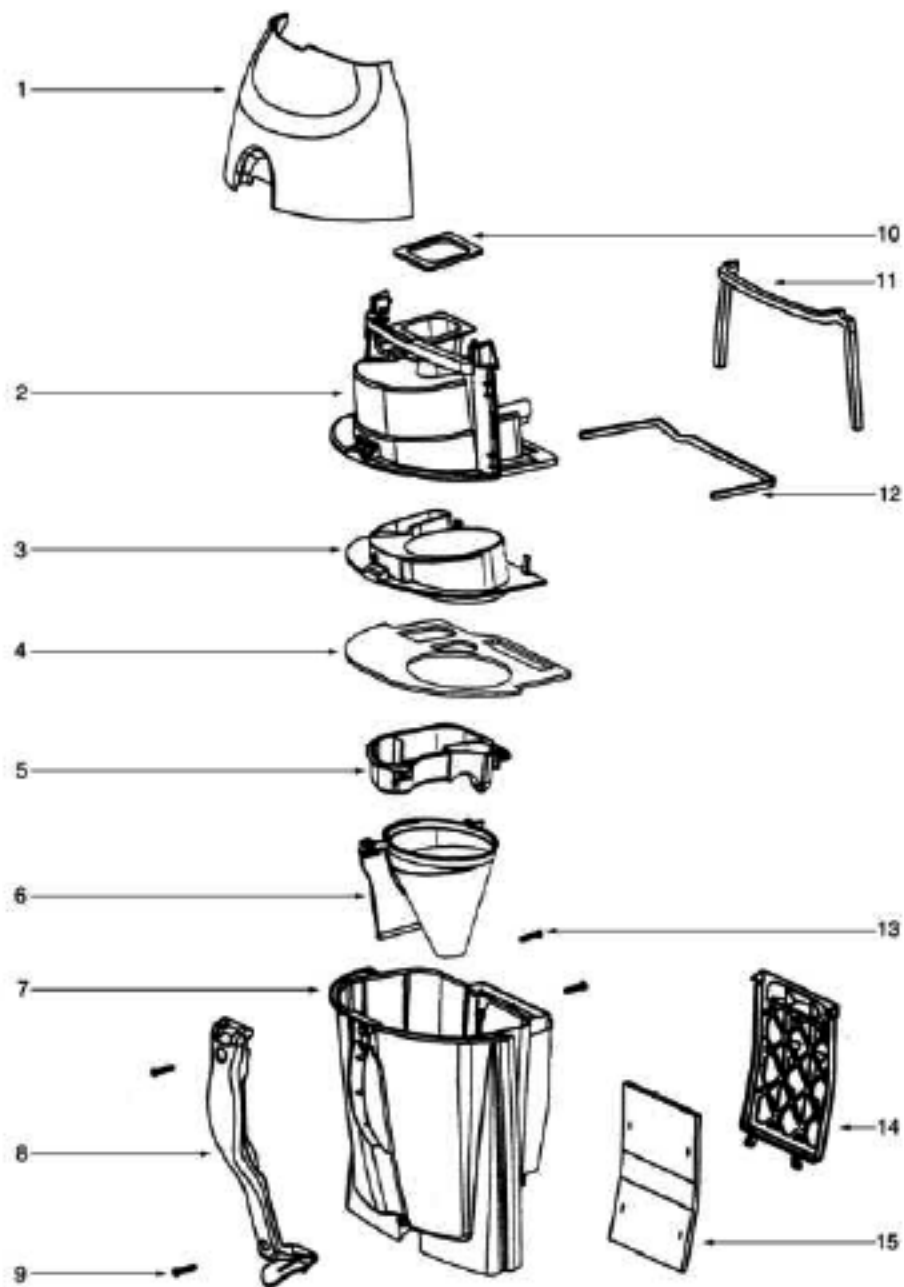

----- Manual continues below part list -----

Available Replacement Parts for Eureka 4495

e-39266	BELT OEM EUREKA EXTENED LIFE 1 PACK
ER-1875	EUREKA HF9 HEPA FILTER

Ref#	Part	Description	Comments	Qty
1	38680-17	SUPPLY CORD & TERMINAL AS		
2	71645	SHIELD - SWITCH		
3	28457-6	FILTER FRAME & GRAPHICS A		
4	61500	HEPA FILTER PKG - STYLE H		
5	71608A-119N	HOUSING - REAR		
6	38688A	MOTOR SHIELD		
7	72224-1	FOAM - SOUND		
8	38696	SHIELD - LIGHT		
9	61432-9	MOTOR COVER ASSY W/O LENS		
10	15072-313N	LENS - MOTOR COVER		
11	60068-2	SCREW PACKAGE		
12	48815	LAMP - HEADLIGHT		
13	38611-1	HEADLAMP SCKT & TERMINAL		
14	60261-11	MOTOR ASSEMBLY - PACKAGED		
15	27552B	GROMMET		
16	38482A-119N	CAP - HANDLE		
17	71139-1	HANDLE & CAP ASSEMBLY		
18	53238-44	SCREW PACKAGE		
19	53197-1	SCREW PACKAGE		
20	15443B-119N	TOOL CADDY		
21	27474C-288N	SWITCH - BUTTON		
22	60134	TORS SPRING PKG		
23	28304A	SWITCH - PUSHBUTTON		
24	60165-1	RETAINING RING PKG		
25	39252-2	THERMOSTAT & TERMINAL ASS		
26	61333	MOTOR FILTER PACKAGE		
27	28425	GRILLE - AIR DUCT		
28	59297SV	GASKET - AIR DUCT		
29	15536A-119N	AIR DUCT		
30	2717 1A	GASKET		
31	39023	FLANGE - MOTOR INTAKE		
32	27962A	GASKET		

Lot #	Part	Description	Comments	Qty
1	27462E-288N	OPERATOR - HEIGHT ADJUSTM		
2	53238-44	SCREW PACKAGE		
3	60069-76	HOOD ASSEMBLY - PACKAGED		
4	60701-11	BASE ASSY - PKGD		
5	28243A-316N	ADAPTER - BASE		
6	54943	SPRING PACKAGE		
7	14993C-119N	CARRIAGE - WHEEL		
8	39173A-119N	WHEEL - FRONT		
9	71551	AXLE - WHEEL		
10	61308-2	BRUSHROLL ASSEMBLY - CART		
11	15591A-288N	GUARD - FURNITURE		
13	27468D-119N	CUFF - HOSE		
14	38479-4	HOSE - COMPRESSION (PURCH		
15	27467A-288N	RELEASE - HANDLE		
16	60133	COMPRESSION SPRING - PACK		
17	27493A-119N	WHEEL - REAR		
18	54432-1	PACKAGE - RETAINING RING		
19	38590A	AXLE - REAR		
20	58506-4	GASKET		
21	61120A	BELT PKG ASSY-(U-EXTENDED		
22	54376-2	BELT CAP & GASKET - PACKA		
23	57569	GASKET - FELT		
24	53197-1	SCREW PACKAGE		
25	38420-2	CLAMP		
	60069-75	HOOD ASSEMBLY - PACKAGED		