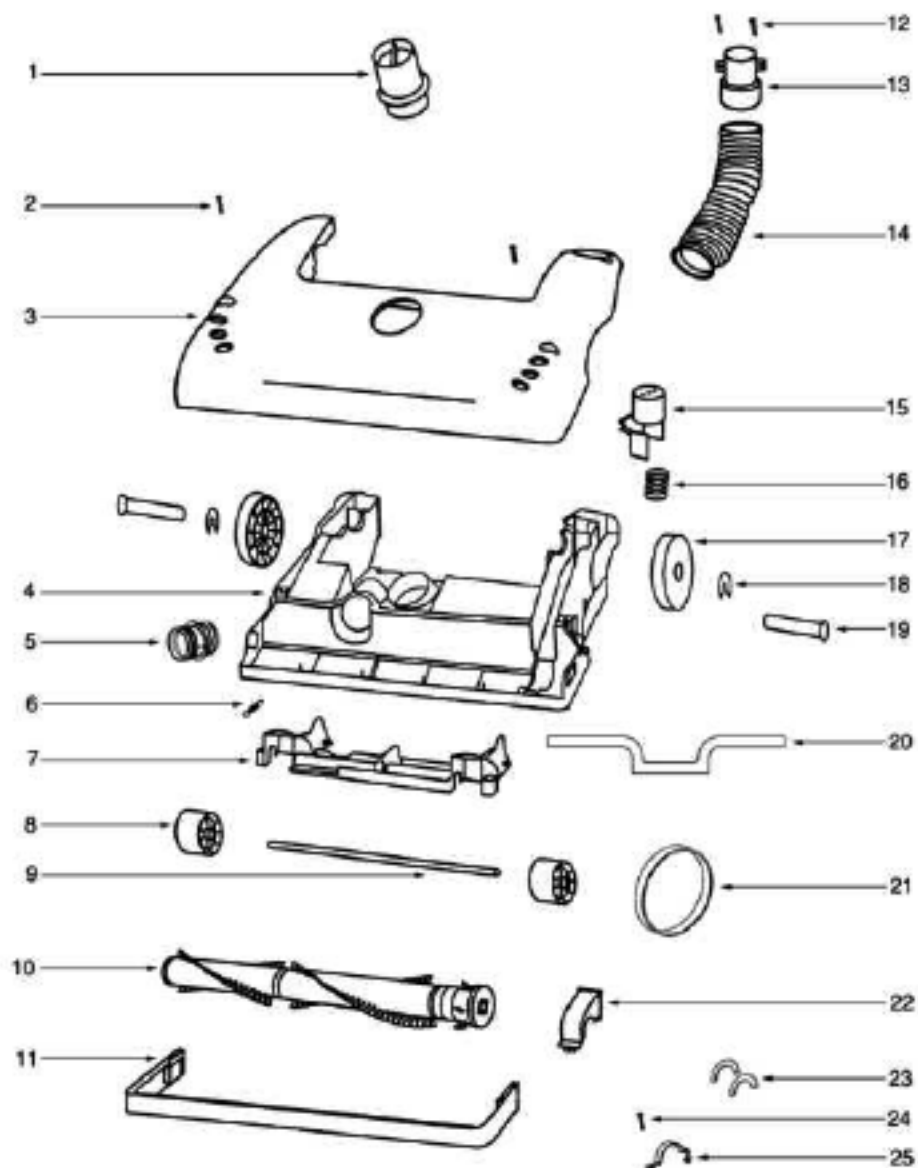

Ref#	Part	Description	Comments	Qty
1	38680-17	SUPPLY CORD & TERMINAL AS		
2	71645	SHIELD - SWITCH		
3	28457-6	FILTER FRAME & GRAPHICS A		
4	61500	HEPA FILTER PKG - STYLE H		
5	71608A-119N	HOUSING - REAR		
6	38688A	MOTOR SHIELD		
7	72224-1	FOAM - SOUND		
8	38696	SHIELD - LIGHT		
9	61432-9	MOTOR COVER ASSY W/O LENS		
10	15072-313N	LENS - MOTOR COVER		
11	60068-2	SCREW PACKAGE		
12	48815	LAMP - HEADLIGHT		
13	38611-1	HEADLAMP SCKT & TERMINAL		
14	60261-11	MOTOR ASSEMBLY - PACKAGED		
15	27552B	GROMMET		
16	38482A-119N	CAP - HANDLE		
17	71139-1	HANDLE & CAP ASSEMBLY		
18	53238-44	SCREW PACKAGE		
19	53197-1	SCREW PACKAGE		
20	15443B-119N	TOOL CADDY		
21	27474C-288N	SWITCH - BUTTON		
22	60134	TORS SPRING PKG		
23	28304A	SWITCH - PUSHBUTTON		
24	60165-1	RETAINING RING PKG		
25	39252-2	THERMOSTAT & TERMINAL ASS		
26	61333	MOTOR FILTER PACKAGE		
27	28425	GRILLE - AIR DUCT		
28	59297SV	GASKET - AIR DUCT		
29	15536A-119N	AIR DUCT		
30	2717 1A	GASKET		
31	39023	FLANGE - MOTOR INTAKE		
32	27962A	GASKET		

Ref#	Part	Description	Comments	Qty
1	27462E-288N	OPERATOR - HEIGHT ADJUSTM		
2	53238-44	SCREW PACKAGE		
3	60069-76	HOOD ASSEMBLY - PACKAGED		
4	60701-11	BASE ASSY - PKGD		
5	28243A-316N	ADAPTER - BASE		
6	54943	SPRING PACKAGE		
7	14993C-119N	CARRIAGE - WHEEL		
8	39173A-119N	WHEEL - FRONT		
9	71551	AXLE - WHEEL		
10	61308-2	BRUSHROLL ASSEMBLY - CART		
11	15591A-288N	GUARD - FURNITURE		
13	27468D-119N	CUFF - HOSE		
14	38479-4	HOSE - COMPRESSION (PURCH		
15	27467A-288N	RELEASE - HANDLE		
16	60133	COMPRESSION SPRING - PACK		
17	27493A-119N	WHEEL - REAR		
18	54432-1	PACKAGE - RETAINING RING		
19	38590A	AXLE - REAR		
20	58506-4	GASKET		
21	61120A	BELT PKG ASSY-(U-EXTENDED		
22	54376-2	BELT CAP & GASKET - PACKA		
23	57569	GASKET - FELT		
24	53197-1	SCREW PACKAGE		
25	38420-2	CLAMP		
	60069-75	HOOD ASSEMBLY - PACKAGED		