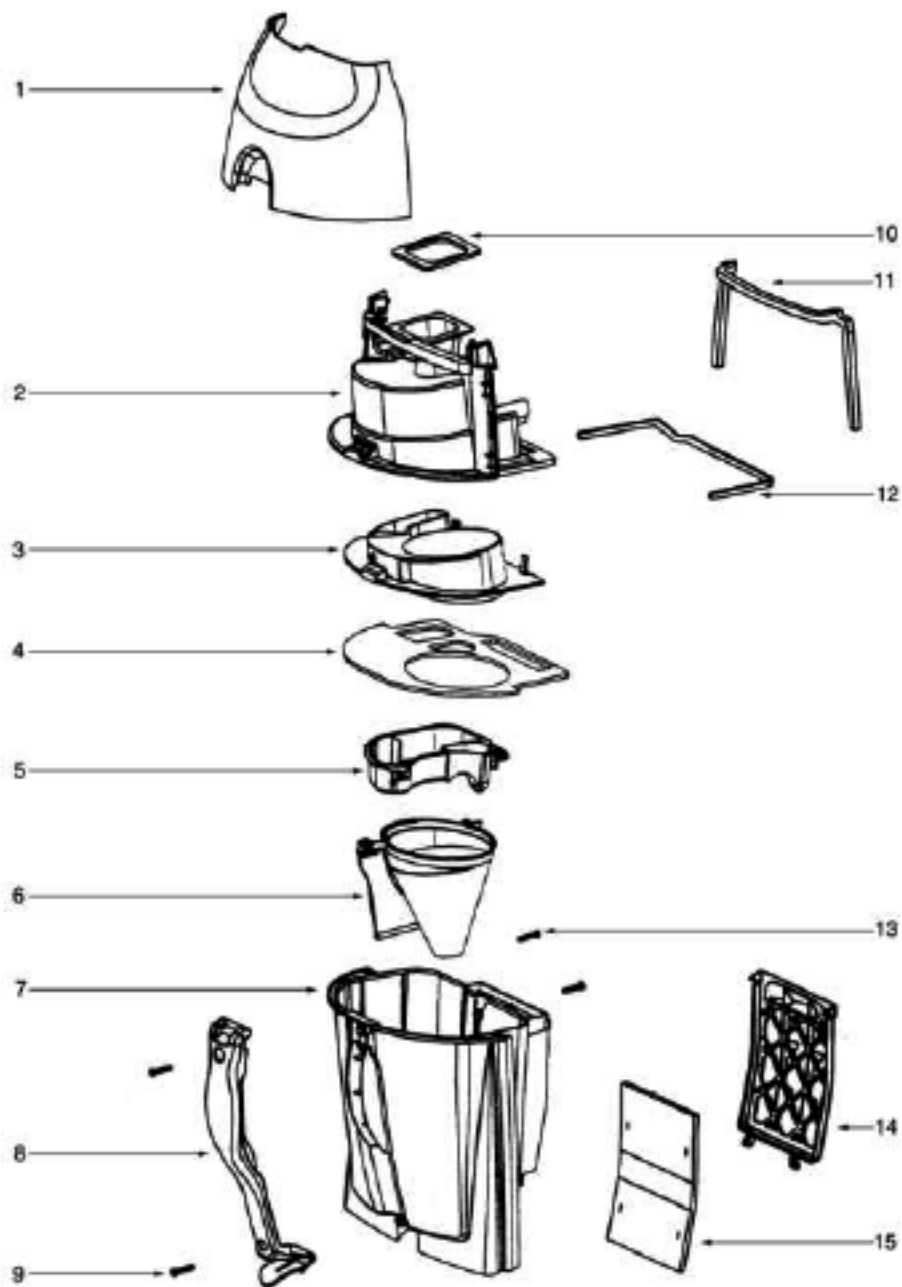

Ref#	Part	Description	Comments	Qty
1	38680-17	SUPPLY CORD & TERMINAL AS		
2	71645	SHIELD - SWITCH		
3	28457-6	FILTER FRAME & GRAPHICS A		
4	61500	HEPA FILTER PKG - STYLE H		
5	71608A-119N	HOUSING - REAR		
6	38688A	MOTOR SHIELD		
7	72224-1	FOAM - SOUND		
8	38696	SHIELD - LIGHT		
9	61432-9	MOTOR COVER ASSY W/O LENS		
10	15072-313N	LENS - MOTOR COVER		
11	60068-2	SCREW PACKAGE		
12	48815	LAMP - HEADLIGHT		
13	38611-1	HEADLAMP SCKT & TERMINAL		
14	60261-11	MOTOR ASSEMBLY - PACKAGED		
15	27552B	GROMMET		
16	38482A-119N	CAP - HANDLE		
17	71139-1	HANDLE & CAP ASSEMBLY		
18	53238-44	SCREW PACKAGE		
19	53197-1	SCREW PACKAGE		
20	15443B-119N	TOOL CADDY		
21	27474C-288N	SWITCH - BUTTON		
22	60134	TORS SPRING PKG		
23	28304A	SWITCH - PUSHBUTTON		
24	60165-1	RETAINING RING PKG		
25	39252-2	THERMOSTAT & TERMINAL ASS		
26	61333	MOTOR FILTER PACKAGE		
27	28425	GRILLE - AIR DUCT		
28	59297SV	GASKET - AIR DUCT		
29	15536A-119N	AIR DUCT		
30	2717 1A	GASKET		
31	39023	FLANGE - MOTOR INTAKE		
32	27962A	GASKET		

Ref#	Part	Description	Comments	Qty
1	27462E-288N	OPERATOR - HEIGHT ADJUSTM		
2	53238-44	SCREW PACKAGE		
3	60069-76	HOOD ASSEMBLY - PACKAGED		
4	60701-11	BASE ASSY - PKGD		
5	28243A-316N	ADAPTER - BASE		
6	54943	SPRING PACKAGE		
7	14993C-119N	CARRIAGE - WHEEL		
8	39173A-119N	WHEEL - FRONT		
9	71551	AXLE - WHEEL		
10	61308-2	BRUSHROLL ASSEMBLY - CART		
11	15591A-288N	GUARD - FURNITURE		
13	27468D-119N	CUFF - HOSE		
14	38479-4	HOSE - COMPRESSION (PURCH		
15	27467A-288N	RELEASE - HANDLE		
16	60133	COMPRESSION SPRING - PACK		
17	27493A-119N	WHEEL - REAR		
18	54432-1	PACKAGE - RETAINING RING		
19	38590A	AXLE - REAR		
20	58506-4	GASKET		
21	61120A	BELT PKG ASSY-(U-EXTENDED		
22	54376-2	BELT CAP & GASKET - PACKA		
23	57569	GASKET - FELT		
24	53197-1	SCREW PACKAGE		
25	38420-2	CLAMP		
	60069-75	HOOD ASSEMBLY - PACKAGED		