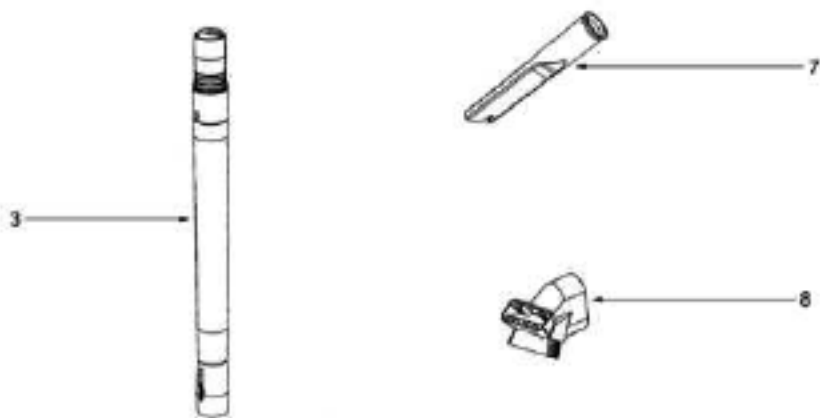

Lot #	Part	Description	Comments	Qty
1	60169-6	HOSE ASSEMBLY - CARTONED		
2	37057A-3	COUPLING - HOSE		
3	59728B	NESTING WAND ASSEMBLY		
4	59930B	PACKAGE - HARDWARE		
5	70239B	OWNERS GUIDE		
6	27461B-119N	ADAPTER - HOSE		
7	27237-3	TOOL - CREVICE		
8	61037	COMBINATION TOOL - PACKAG