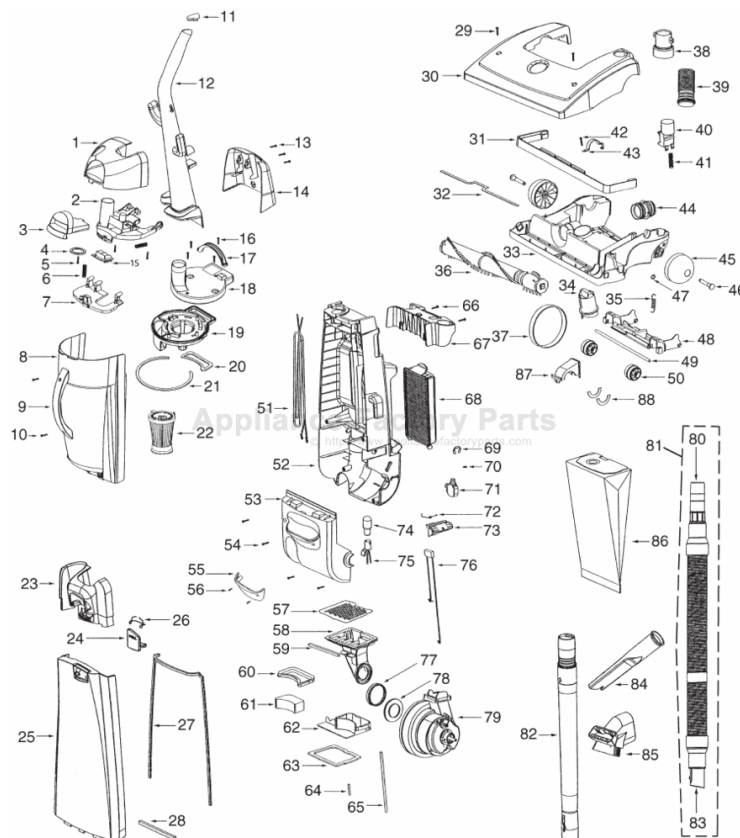

[Find Your Eureka Vacuum Cleaner Parts - Select From 855 Models](#)

----- Manual continues below part list -----