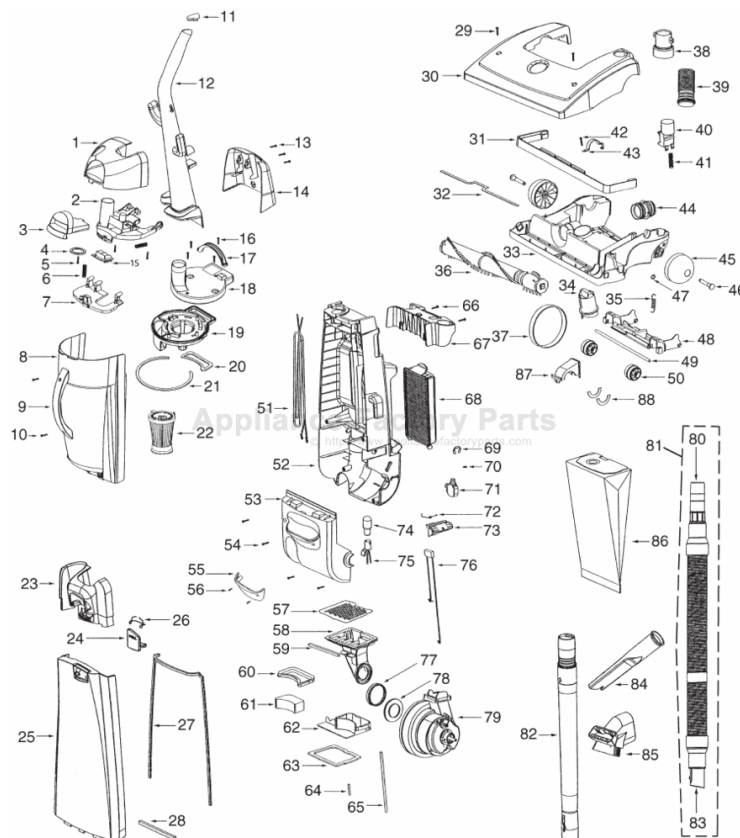

Eureka 4641AVC Owner's Manual

[Shop genuine replacement parts for Eureka 4641AVC](#)

[Find Your Eureka Vacuum Cleaner Parts - Select From 855 Models](#)

----- Manual continues below part list -----

Available Replacement Parts for Eureka 4641AVC

e-39266	BELT OEM EUREKA EXTENED LIFE 1 PACK
ER-1875	EUREKA HF9 HEPA FILTER
E-60844-5	BRUSH ROLL, 12 INCH UPRIGHT
E-58236	BAG EUREKA OEM AA 3 PACK
E-54943	Spring,
E-39173A-119N	Front wheel
E-27237-3	CREVICE TOOL
ER-2028	ROLLER

14" Dirt Cup Models 4680AT, 4680AT-1, 4680AT-2, 4680AT-3, 4680ATF, 4682AT-1, 4684AT, 4684AT-1, 4684B, 4685AT, 4685AT-1, 4685AT-2, 4686ATV, 4686ATV-1, 4686ATV-2, 4687AT, 4687AT-1, 4688ATV, 4689ATV, 4689ATV-1, 4696AV