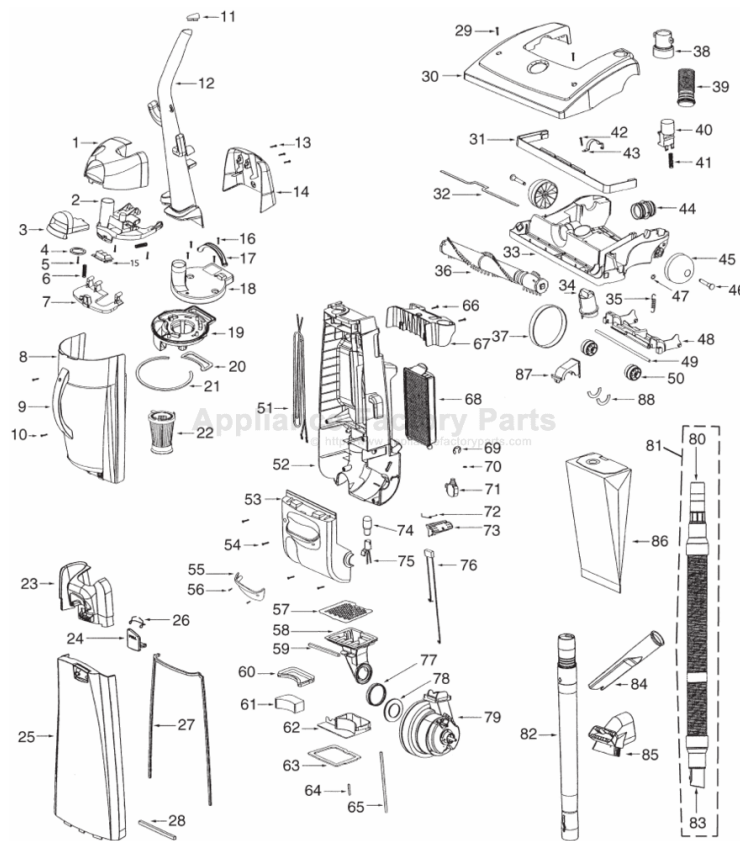

Eureka 4660AT Owner's Manual

[Shop genuine replacement parts for Eureka 4660AT](#)

[Find Your Eureka Vacuum Cleaner Parts - Select From 855 Models](#)

----- Manual continues below part list -----

Available Replacement Parts for Eureka 4660AT

e-39266	BELT OEM EUREKA EXTENED LIFE 1 PACK
E-61505	FILTER, HEPA INTERNAL, 3PK
ER-1875	EUREKA HF9 HEPA FILTER
E-60844-5	BRUSH ROLL, 12 INCH UPRIGHT
E-58236	BAG EUREKA OEM AA 3 PACK
E-54943	Spring,
E-39173A-119N	Front wheel
E-27237-3	CREVICE TOOL
ER-2028	ROLLER

14" Dirt Cup Models 4680AT, 4680AT-1, 4680AT-2, 4680AT-3, 4680ATF, 4682AT-1, 4684AT, 4684AT-1, 4684B, 4685AT, 4685AT-1, 4685AT-2, 4686ATV, 4686ATV-1, 4686ATV-2, 4687AT, 4687AT-1, 4688ATV, 4689ATV, 4689ATV-1, 4696AV