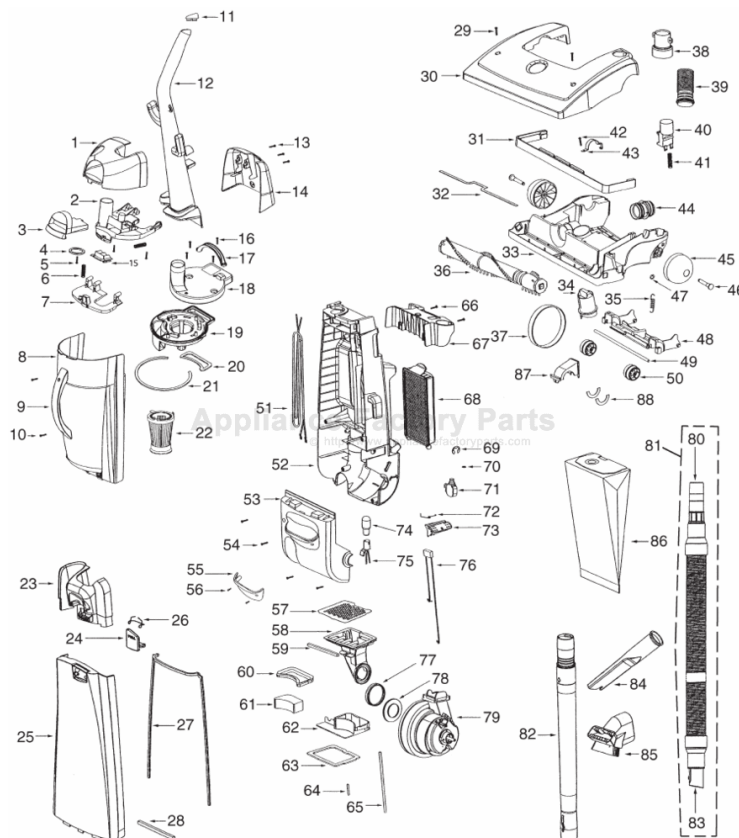

[Find Your Eureka Vacuum Cleaner Parts - Select From 855 Models](#)

----- Manual continues below part list -----