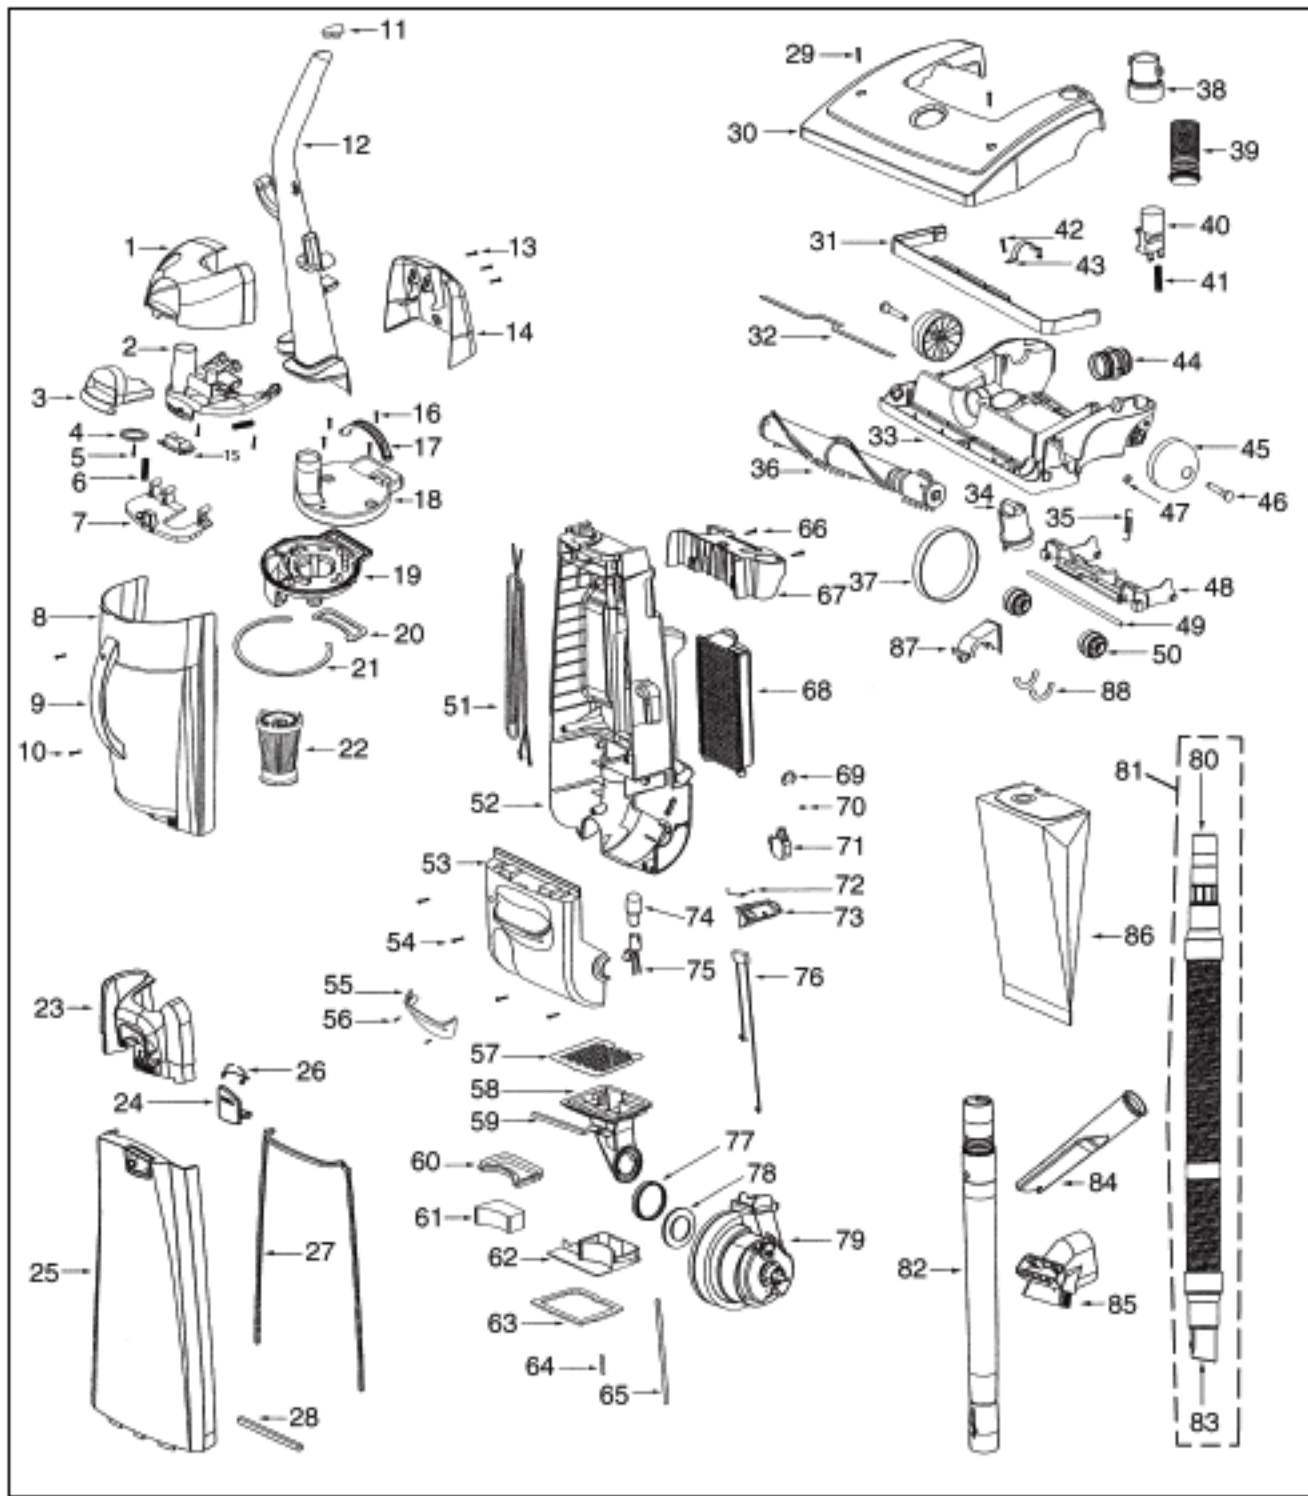

EUREKA Original & Replacement

VICTORY & VICTORY WHIRLWIND UPRIGHT

Paper Bag Models 4660AT, 4670AT, 4670AT-1, 4672ATV, 4674AT, 4675AT, 4675AT-1

12" Dirt Cup Models 4640AV, 4641AVC, 4641AVC-1, 4654AT, 4654BT, 4654BT-1

14" Dirt Cup Models 4680AT, 4680AT-1, 4680AT-2, 4680AT-3, 4680ATF, 4682AT-1, 4684AT, 4684AT-1, 4684B, 4685AT, 4685AT-1, 4685AT-2, 4686ATV, 4686ATV-1, 4686ATV-2, 4687AT, 4687AT-1, 4688ATV, 4689ATV, 4689ATV-1, 4696AV