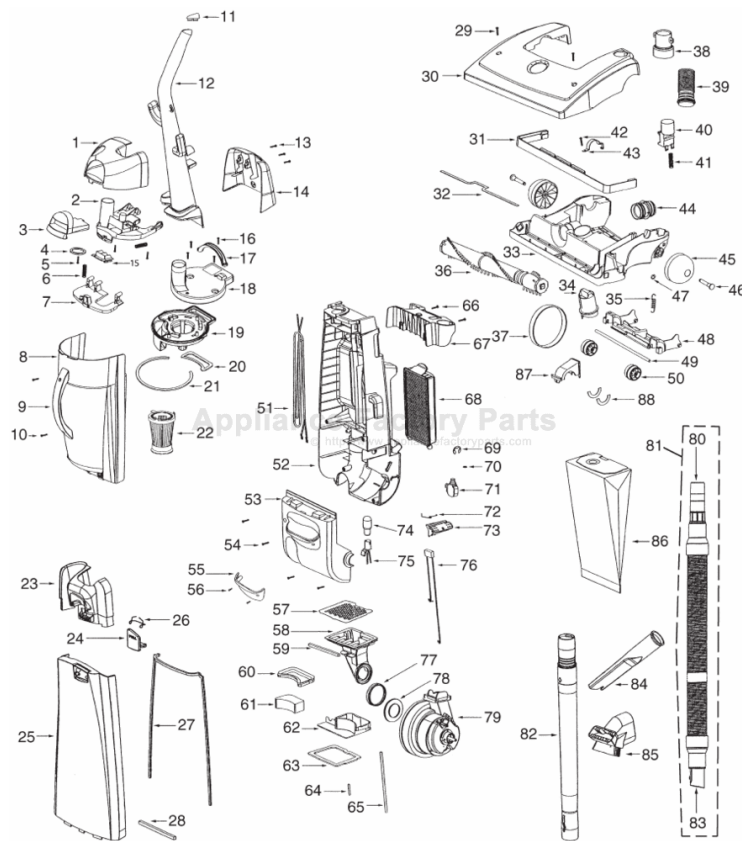

[Find Your Eureka Vacuum Cleaner Parts - Select From 855 Models](#)

----- Manual continues below part list -----