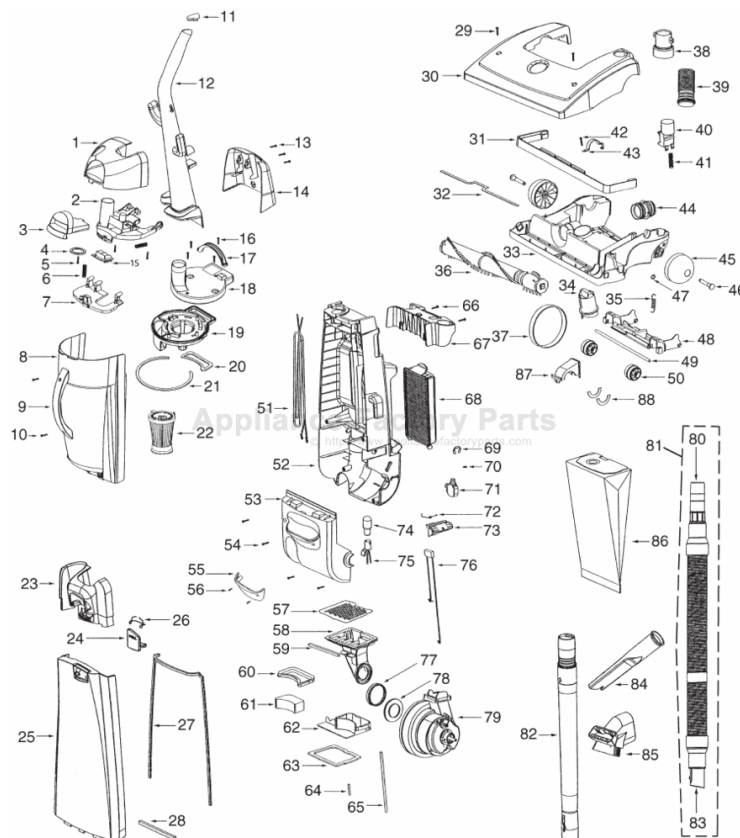

Eureka 4675AT Owner's Manual

[Shop genuine replacement parts for Eureka 4675AT](#)

[Find Your Eureka Vacuum Cleaner Parts - Select From 855 Models](#)

----- Manual continues below part list -----

Available Replacement Parts for Eureka 4675AT

e-39266	BELT OEM EUREKA EXTENED LIFE 1 PACK
ER-1875	EUREKA HF9 HEPA FILTER
E-60844-5	BRUSH ROLL, 12 INCH UPRIGHT
E-58236	BAG EUREKA OEM AA 3 PACK
E-54943	Spring,
E-39173A-119N	Front wheel
E-27237-3	CREVICE TOOL
ER-2028	ROLLER

14" Dirt Cup Models 4680AT, 4680AT-1, 4680AT-2, 4680AT-3, 4680ATF, 4682AT-1, 4684AT, 4684AT-1, 4684B, 4685AT, 4685AT-1, 4685AT-2, 4686ATV, 4686ATV-1, 4686ATV-2, 4687AT, 4687AT-1, 4688ATV, 4689ATV, 4689ATV-1, 4696AV