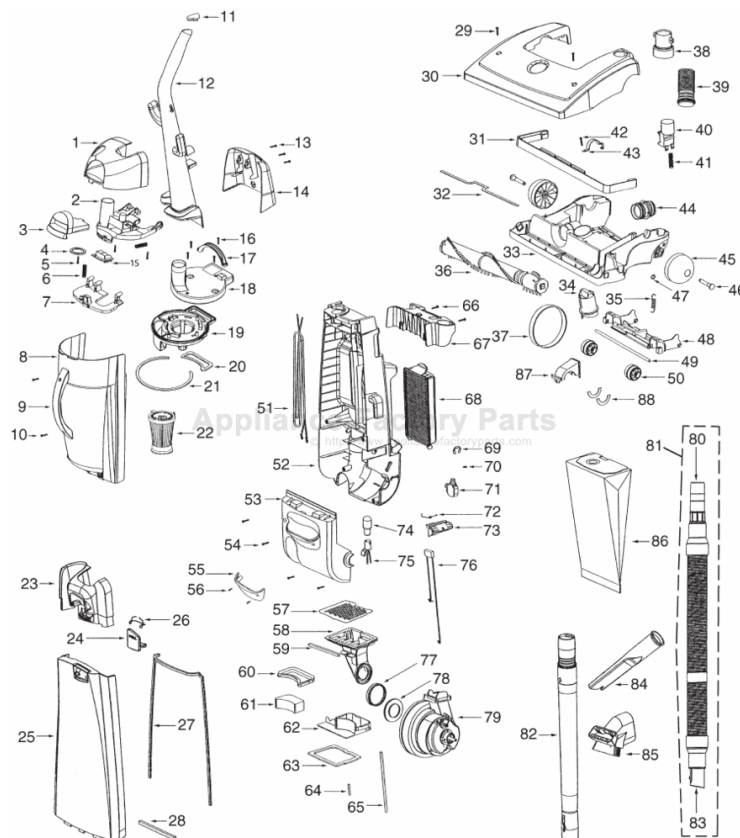

Eureka 4680AT Owner's Manual

[Shop genuine replacement parts for Eureka 4680AT](#)

[Find Your Eureka Vacuum Cleaner Parts - Select From 855 Models](#)

----- Manual continues below part list -----