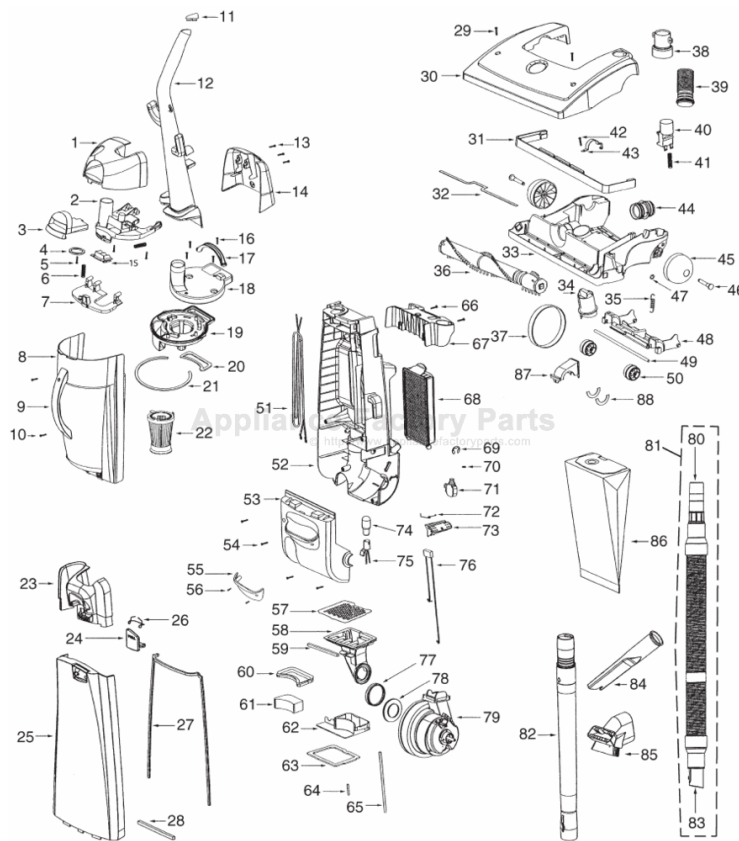

[Find Your Eureka Vacuum Cleaner Parts - Select From 855 Models](#)

----- Manual continues below part list -----