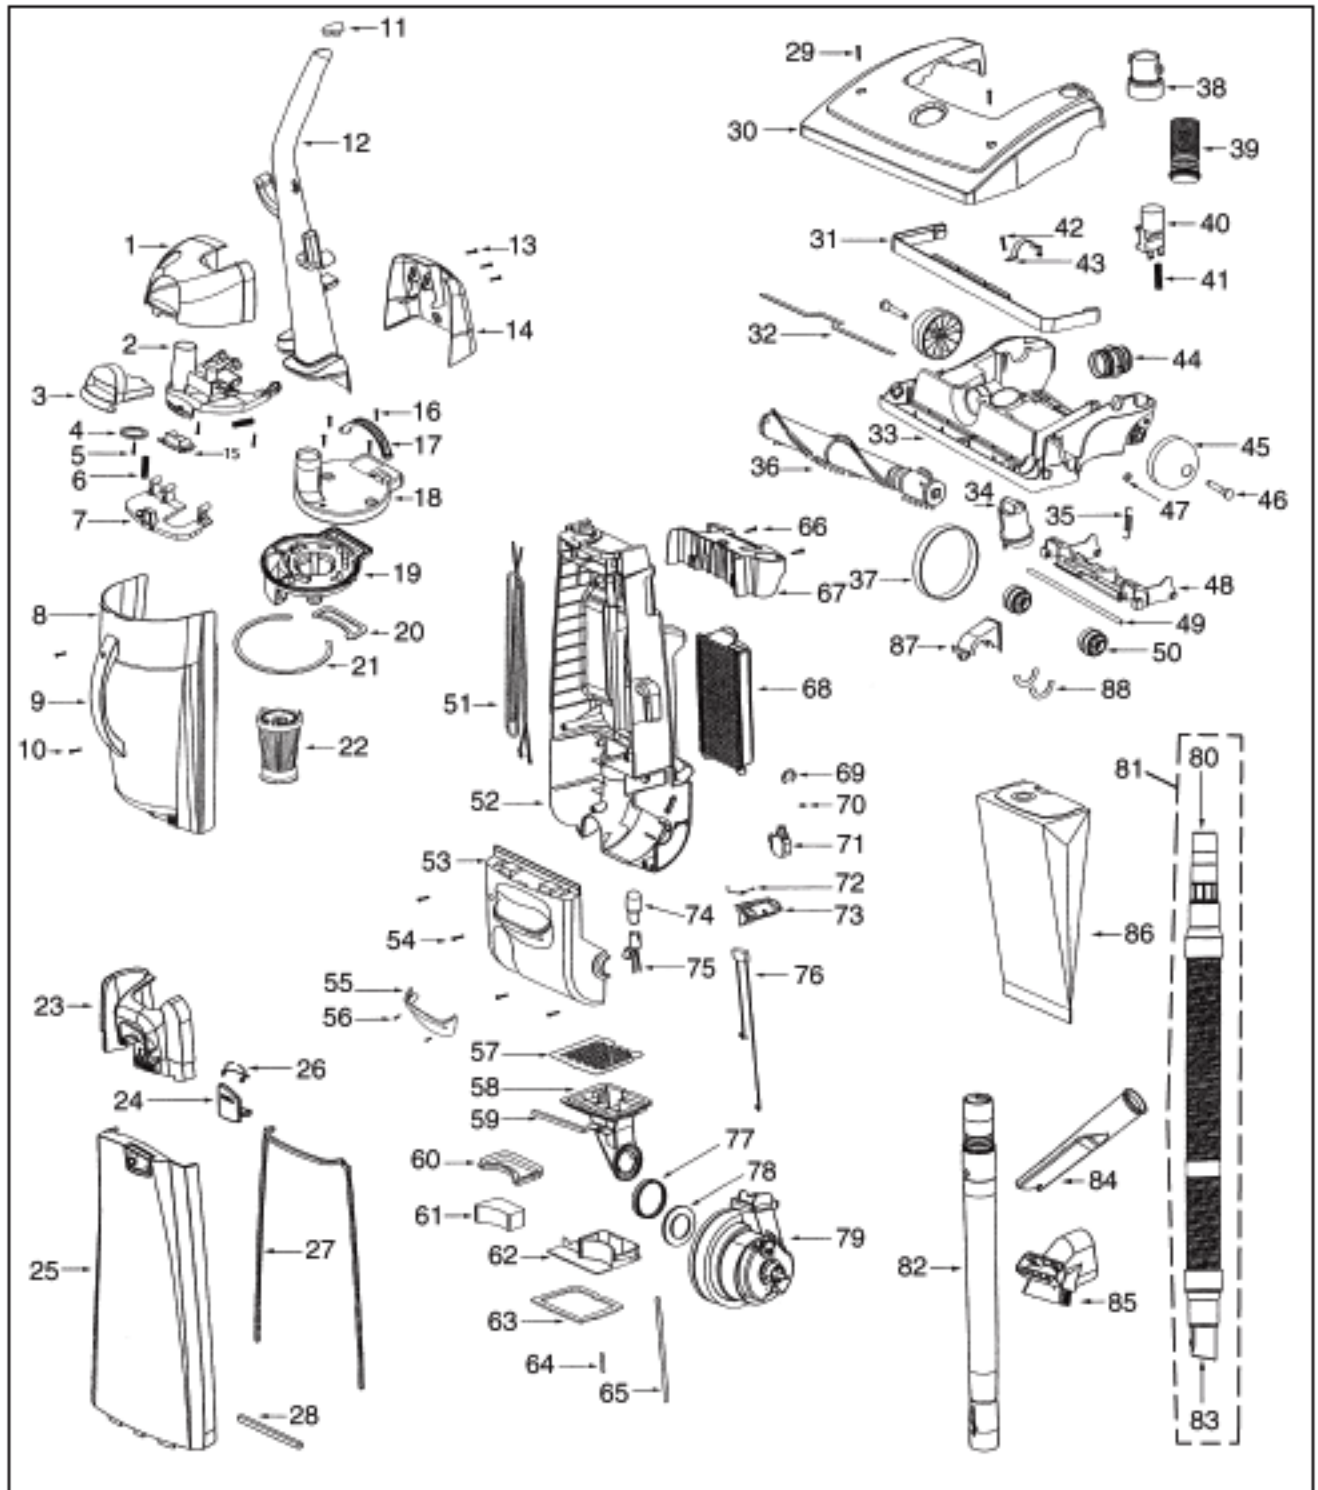

EUREKA Original & Replacement

VICTORY & VICTORY WHIRLWIND UPRIGHT

Paper Bag Models 4660AT, 4670AT, 4670AT-1, 4672ATV, 4674AT, 4675AT, 4675AT-1

12" Dirt Cup Models 4640AV, 4641AVC, 4641AVC-1, 4654AT, 4654BT, 4654BT-1

14" Dirt Cup Models 4680AT, 4680AT-1, 4680AT-2, 4680AT-3, 4680ATF, 4682AT-1, 4684AT, 4684AT-1, 4684B, 4685AT, 4685AT-1, 4685AT-2, 4686ATV, 4686ATV-1, 4686ATV-2, 4687AT, 4687AT-1, 4688ATV, 4689ATV, 4689ATV-1, 4696AV