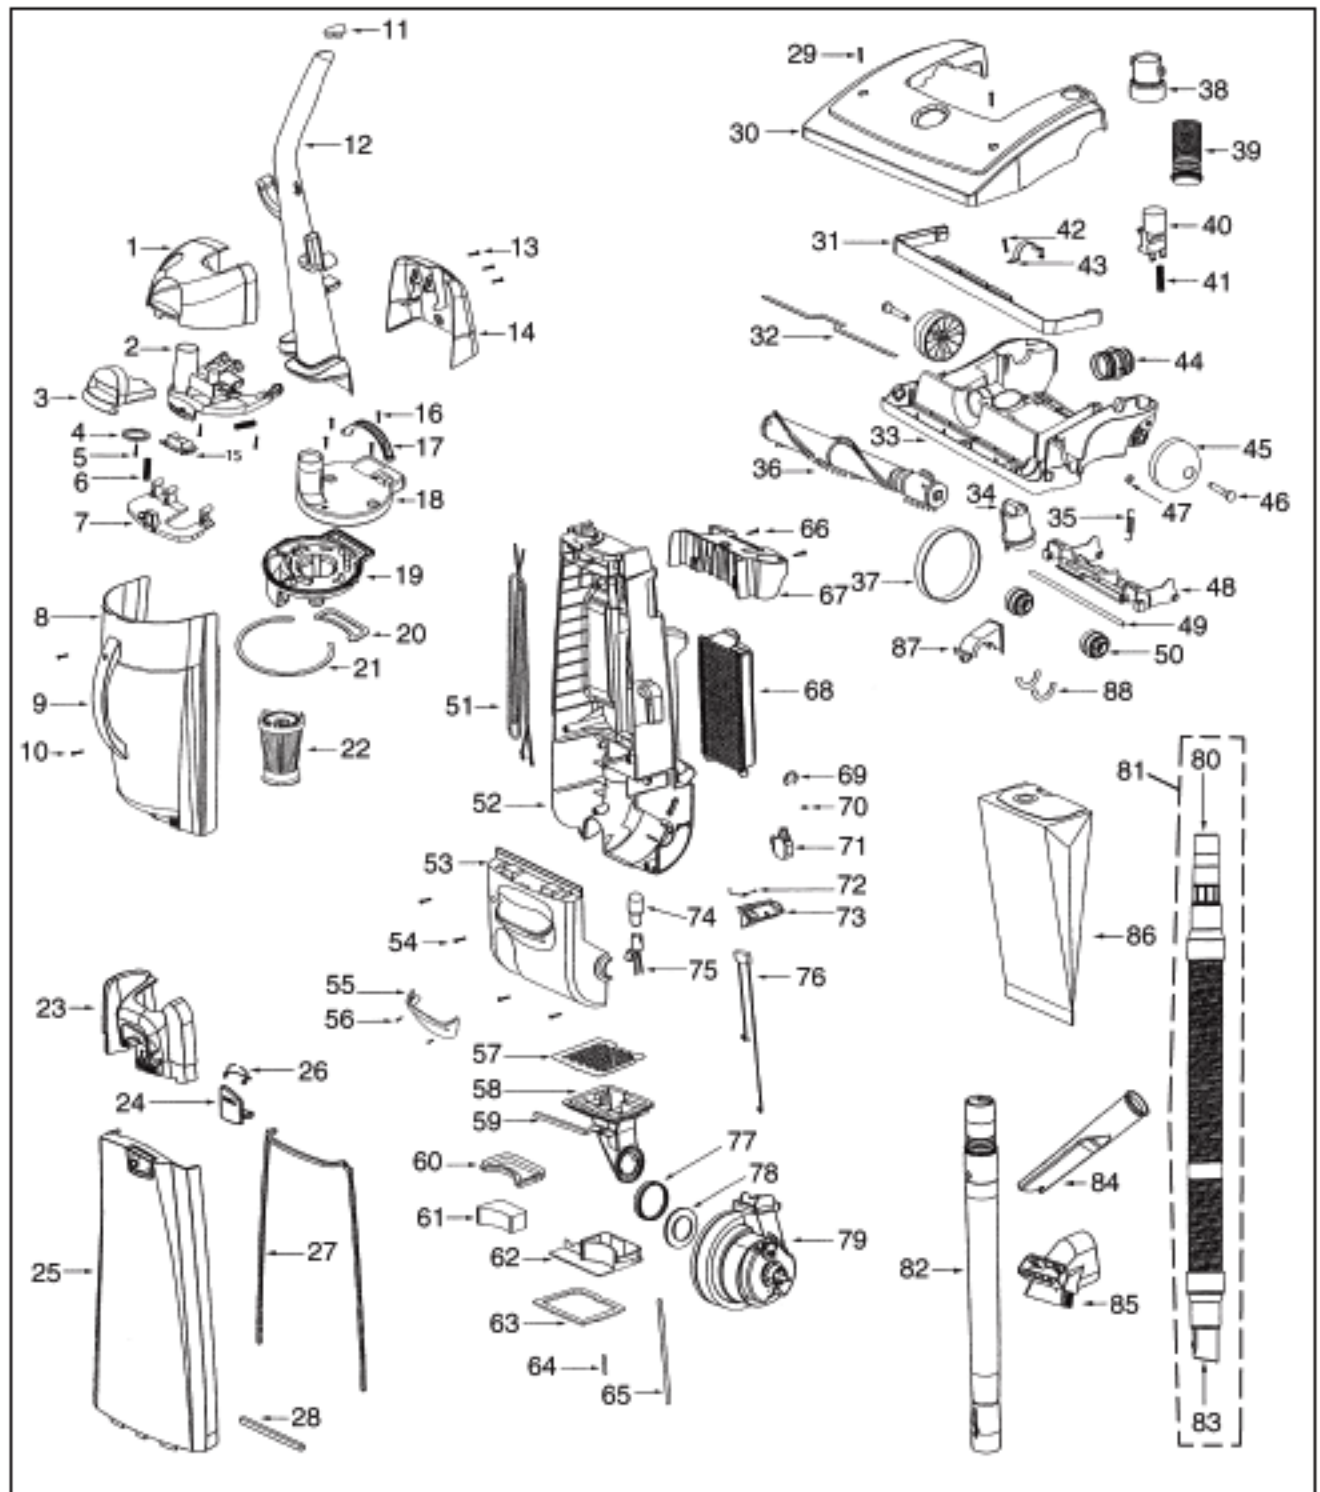

EUREKA Original & Replacement

VICTORY & VICTORY WHIRLWIND UPRIGHT

Paper Bag Models 4660AT, 4670AT, 4670AT-1, 4672ATV, 4674AT, 4675AT, 4675AT-1

12" Dirt Cup Models 4640AV, 4641AVC, 4641AVC-1, 4654AT, 4654BT, 4654BT-1

14" Dirt Cup Models 4680AT, 4680AT-1, 4680AT-2, 4680AT-3, 4680ATF, 4682AT-1, 4684AT, 4684AT-1, 4684B, 4685AT, 4685AT-1, 4685AT-2, 4686ATV, 4686ATV-1, 4686ATV-2, 4687AT, 4687AT-1, 4688ATV, 4689ATV, 4689ATV-1, 4696AV