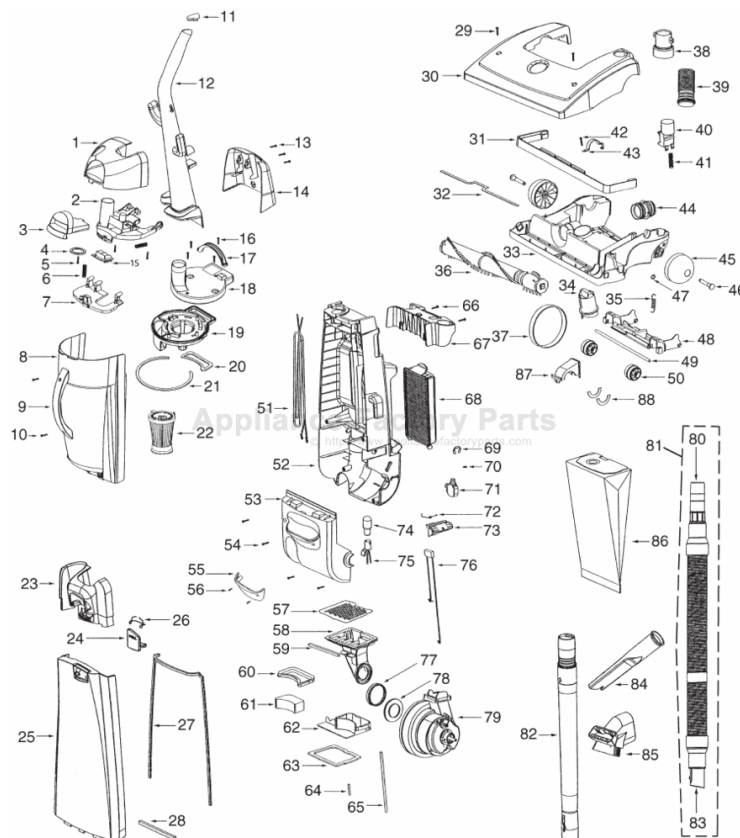

# Eureka 4685AT Owner's Manual

[Shop genuine replacement parts for Eureka 4685AT](#)

[Find Your Eureka Vacuum Cleaner Parts - Select From 855 Models](#)

----- Manual continues below part list -----

## Available Replacement Parts for Eureka 4685AT

<a href="#">e-39266</a>	BELT OEM EUREKA EXTENED LIFE 1 PACK
<a href="#">ER-1875</a>	EUREKA HF9 HEPA FILTER
<a href="#">E-60844-5</a>	BRUSH ROLL, 12 INCH UPRIGHT
<a href="#">E-58236</a>	BAG EUREKA OEM AA 3 PACK
<a href="#">E-54943</a>	Spring,
<a href="#">E-39173A-119N</a>	Front wheel
<a href="#">E-27237-3</a>	CREVICE TOOL
<a href="#">ER-2028</a>	ROLLER