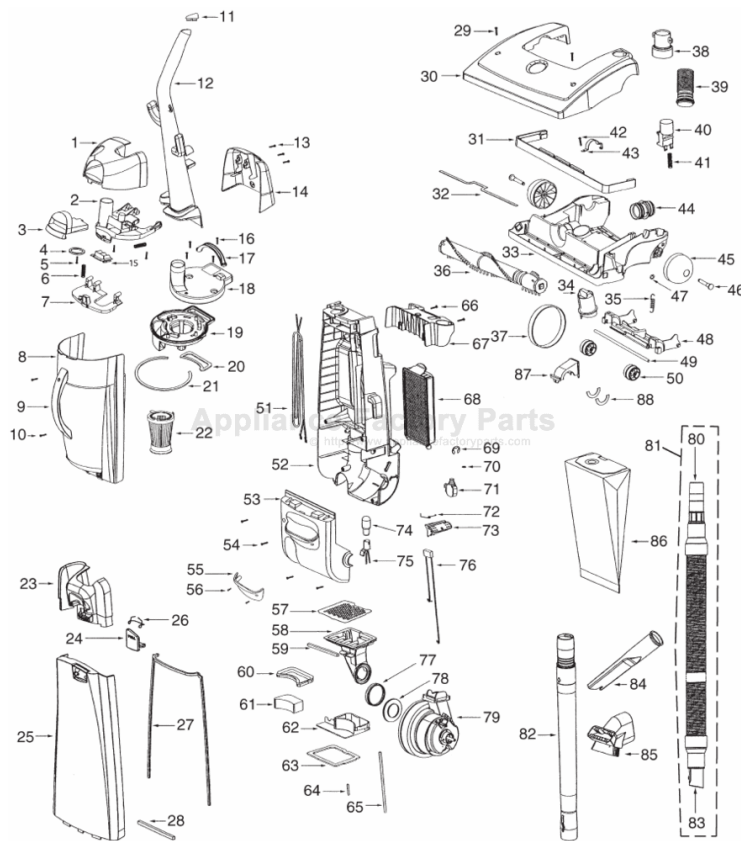

# Eureka 4686ATV Owner's Manual

[Shop genuine replacement parts for Eureka 4686ATV](#)

[Find Your Eureka Vacuum Cleaner Parts - Select From 855 Models](#)

----- Manual continues below part list -----

## Available Replacement Parts for Eureka 4686ATV

<a href="#">e-39266</a>	BELT OEM EUREKA EXTENED LIFE 1 PACK
<a href="#">ER-1875</a>	EUREKA HF9 HEPA FILTER
<a href="#">E-60844-5</a>	BRUSH ROLL, 12 INCH UPRIGHT
<a href="#">E-58236</a>	BAG EUREKA OEM AA 3 PACK
<a href="#">E-54943</a>	Spring,
<a href="#">E-39173A-119N</a>	Front wheel
<a href="#">E-27237-3</a>	CREVICE TOOL
<a href="#">ER-2028</a>	ROLLER