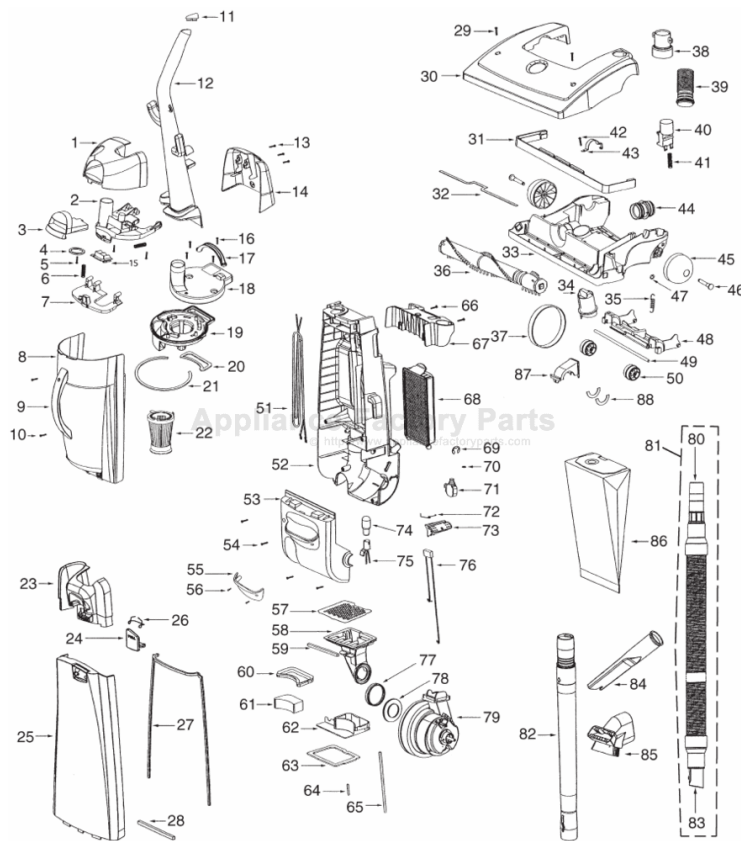

[Find Your Eureka Vacuum Cleaner Parts - Select From 855 Models](#)

----- Manual continues below part list -----