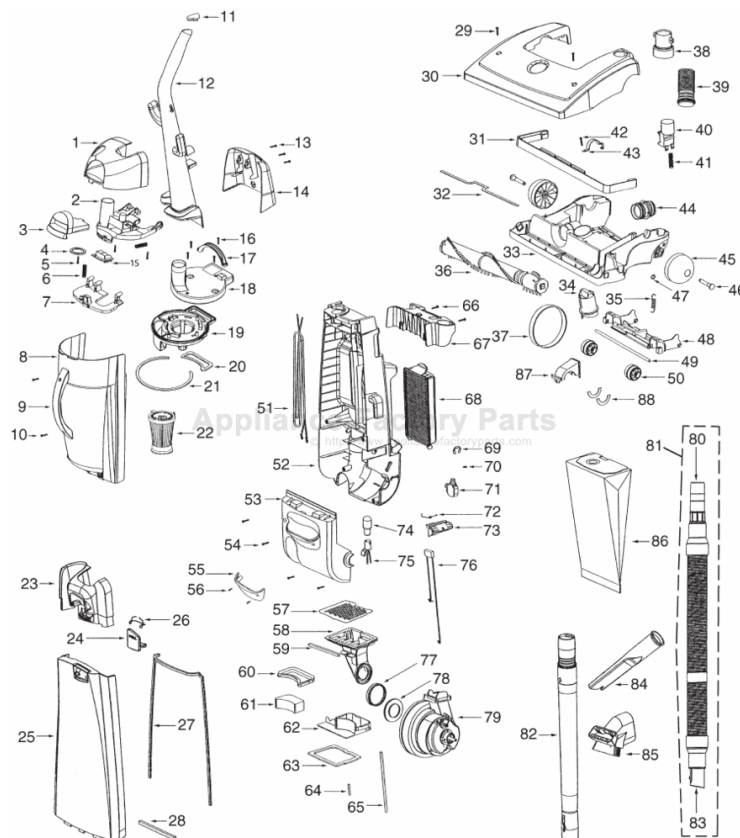

# Eureka 4688ATV Owner's Manual

[Shop genuine replacement parts for Eureka 4688ATV](#)

[Find Your Eureka Vacuum Cleaner Parts - Select From 855 Models](#)

----- Manual continues below part list -----

## Available Replacement Parts for Eureka 4688ATV

<a href="#">e-39266</a>	BELT OEM EUREKA EXTENED LIFE 1 PACK
<a href="#">ER-1875</a>	EUREKA HF9 HEPA FILTER
<a href="#">E-60844-5</a>	BRUSH ROLL, 12 INCH UPRIGHT
<a href="#">E-58236</a>	BAG EUREKA OEM AA 3 PACK
<a href="#">E-54943</a>	Spring,
<a href="#">E-39173A-119N</a>	Front wheel
<a href="#">E-27237-3</a>	CREVICE TOOL
<a href="#">ER-2028</a>	ROLLER