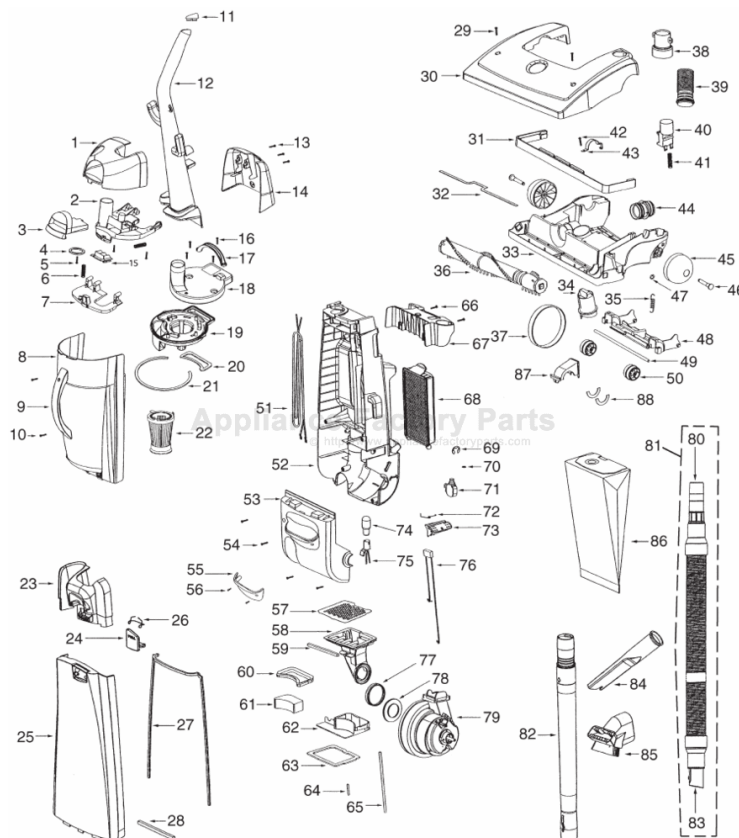

Eureka 4689ATV Owner's Manual

[Shop genuine replacement parts for Eureka 4689ATV](#)

[Find Your Eureka Vacuum Cleaner Parts - Select From 855 Models](#)

----- Manual continues below part list -----

Available Replacement Parts for Eureka 4689ATV

e-39266	BELT OEM EUREKA EXTENED LIFE 1 PACK
ER-1875	EUREKA HF9 HEPA FILTER
E-60844-5	BRUSH ROLL, 12 INCH UPRIGHT
E-58236	BAG EUREKA OEM AA 3 PACK
E-54943	Spring,
E-39173A-119N	Front wheel
E-27237-3	CREVICE TOOL
ER-2028	ROLLER

14" Dirt Cup Models 4680AT, 4680AT-1, 4680AT-2, 4680AT-3, 4680ATF, 4682AT-1, 4684AT, 4684AT-1, 4684B, 4685AT, 4685AT-1, 4685AT-2, 4686ATV, 4686ATV-1, 4686ATV-2, 4687AT, 4687AT-1, 4688ATV, 4689ATV, 4689ATV-1, 4696AV