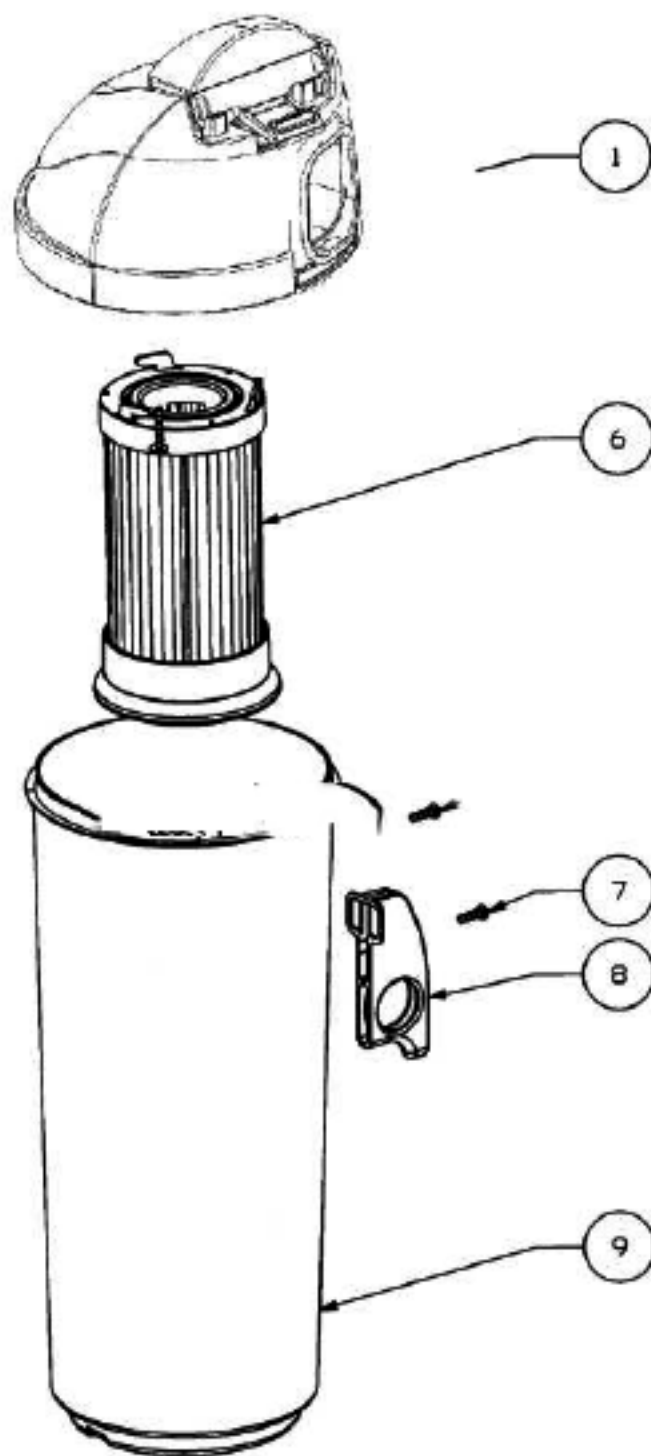

----- Manual continues below part list -----

Available Replacement Parts for Eureka 4700A

e-39266	BELT OEM EUREKA EXTENED LIFE 1 PACK
E-71492	WAND, NESTING W/CREVICE TOOL
E-60844-5	BRUSH ROLL, 12 INCH UPRIGHT

Main Body - 4700A

Ref #	Part	Description	Comments	Qty
1	74848-1	UPPER HANDLE ASSEMBLY		
3	74852-355N	TOOL CADDY		
4	74846-1	SCREW - PAN HD PLASCREW		
5	62561	BACKBONE ASSEMBLY		
8	63202	WASHER PACKAGE		
9	74836	GASKET - MOTOR INLET		
10	74834-119N	DUCT - AIR		
11	74829-355N	COVER - MOTOR (FRONT)		
13	57940-3	LAMP - HEADLIGHT		
14	74846-1	SCREW - PAN HD PLASCREW		
15	74830-313N	LENS		
16	74835	GASKET - MOTOR DUCT		
17	62568	MOTOR ASSEMBLY - PACKAGED		
18	75094	BUSHING - MOTOR		
19	62562	REAR MOTOR COVER ASSEMBLY	Includes pedal switch.	
23	74846-2	SCREW - PAN HD PLASCREW		
24	74855-355N	WAND - SHORT		
25	74854-355N	HOSE - BLOW MOLDED		
26	74856-313N	ADAPTOR - HOSE		
27	62563	RETAINER & CORD RELEASE A		
29	74846-1	SCREW - PAN HD PLASCREW		
30	74838-1	SUPPLY CORD & TERMINAL AS		
31	62283-4	HOSE ASSEMBLY - CARTONED	Includes items 24-26.	