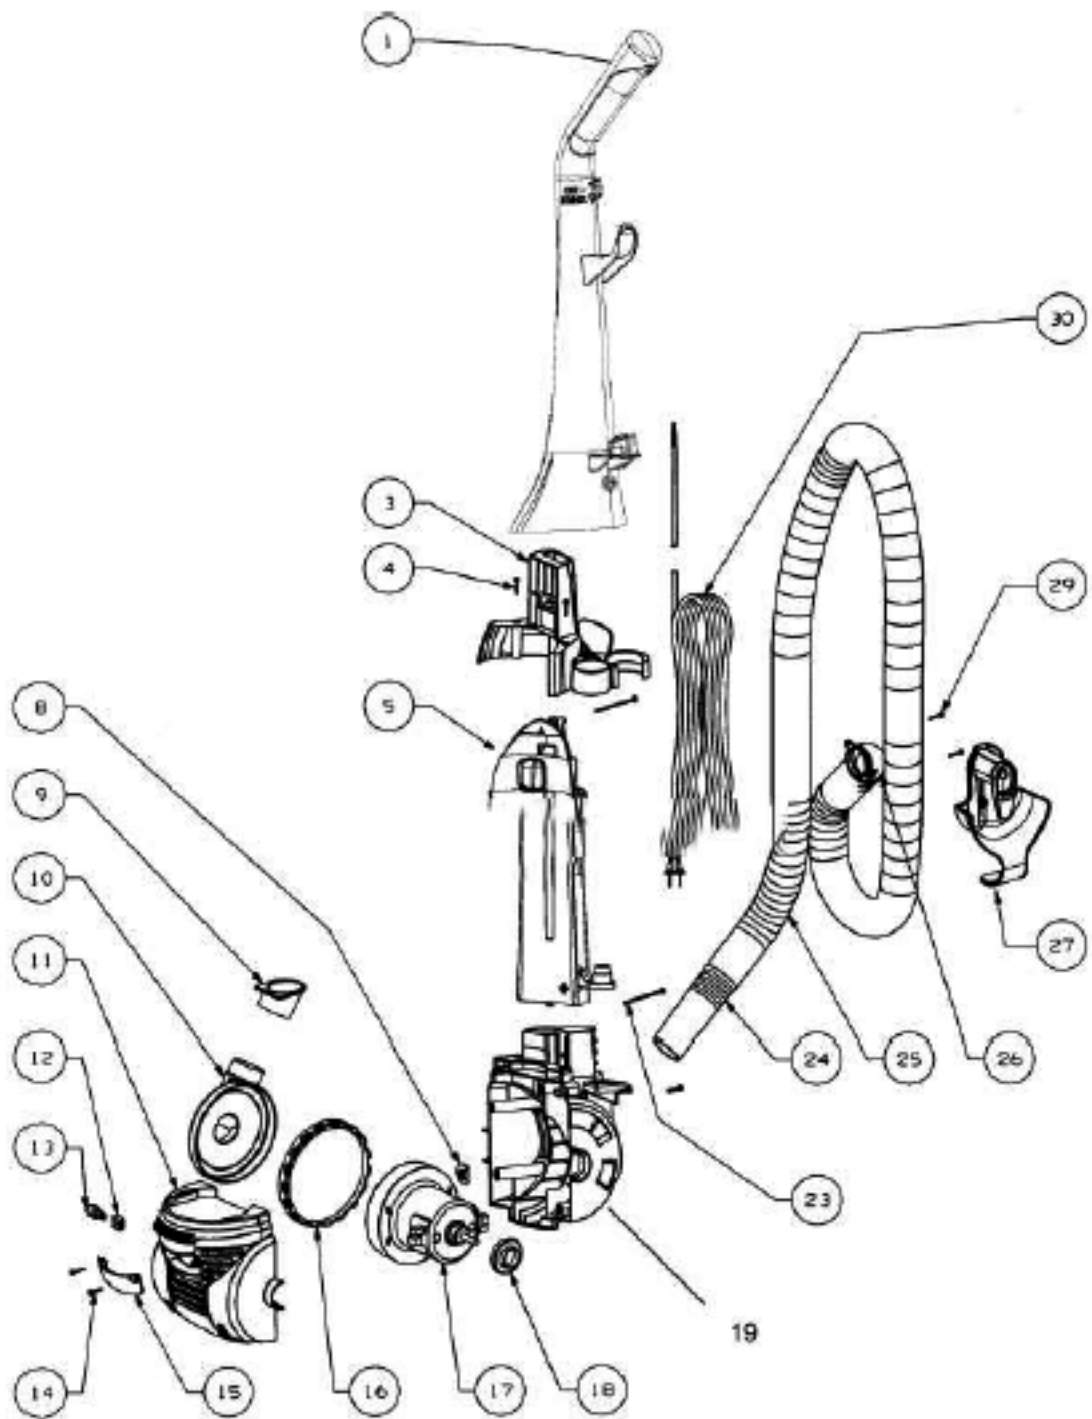

----- Manual continues below part list -----

Available Replacement Parts for Eureka 4700A

e-39266	BELT OEM EUREKA EXTENED LIFE 1 PACK
E-71492	WAND, NESTING W/CREVICE TOOL
E-60844-5	BRUSH ROLL, 12 INCH UPRIGHT

Main Body - 4700A

Ref #	Part	Description	Comments	Qty
1	74848-1	UPPER HANDLE ASSEMBLY		
3	74852-355N	TOOL CADDY		
4	74846-1	SCREW - PAN HD PLASCREW		
5	62561	BACKBONE ASSEMBLY		
8	63202	WASHER PACKAGE		
9	74836	GASKET - MOTOR INLET		
10	74834-119N	DUCT - AIR		
11	74829-355N	COVER - MOTOR (FRONT)		
13	57940-3	LAMP - HEADLIGHT		
14	74846-1	SCREW - PAN HD PLASCREW		
15	74830-313N	LENS		
16	74835	GASKET - MOTOR DUCT		
17	62568	MOTOR ASSEMBLY - PACKAGED		
18	75094	BUSHING - MOTOR		
19	62562	REAR MOTOR COVER ASSEMBLY	Includes pedal switch.	
23	74846-2	SCREW - PAN HD PLASCREW		
24	74855-355N	WAND - SHORT		
25	74854-355N	HOSE - BLOW MOLDED		
26	74856-313N	ADAPTOR - HOSE		
27	62563	RETAINER & CORD RELEASE A		
29	74846-1	SCREW - PAN HD PLASCREW		
30	74838-1	SUPPLY CORD & TERMINAL AS		
31	62283-4	HOSE ASSEMBLY - CARTONED	Includes items 24-26.	

Base and Hood - 4700A

Ref #	Part	Description	Comments	Qty
1	74846-1	SCREW - PAN HD PLASCREW		
2	62569	HOOD ASSEMBLY - PACKAGED		
3	60844-5	12" DISTURBULATOR ASSY -		
4	74824	NOZZLE FELT		
5	62072-3	BASE ASSEMBLY - PACKAGED	Includes items 4-9, 11,12, 15-19.	
6	38698	SPRING PACKAGE		
7	74817-355N	CARRIAGE - WHEEL		
8	74818-355N	WHEEL - FRONT		
9	71478	AXLE - FRONT		
10	75092-313N	WINDOW - BELT VIEW		
11	74820-355N	RELEASE - HANDLE		
12	74821	HANDLE RELEASE PLATE		
13	EW312-8T12ZP	SCREW PACKAGE		
14	74825	CLAMP - MOTOR		
15	74822	GUARD - BELT		
16	75096	RETAINER - REAR WHEEL		
17	74816-355N	WHEEL - REAR		
18	75097	BUSHING - AXLE		
19	75095	AXLE - REAR		
20	61120B	BELT PKG ASSY-STYLE U EXT		