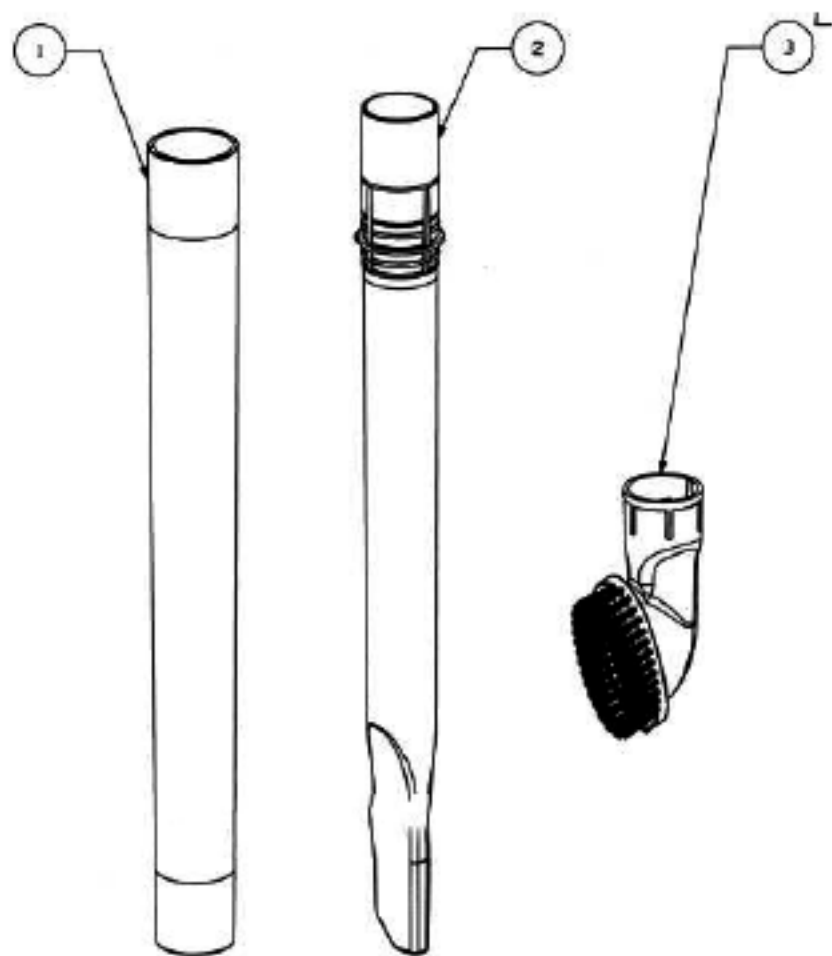

QUICK
START
GUIDE

Hardware
PACK

4

5

Accessories - 4700A

Ref #	Part	Description	Comments	Qty
1	71973-119N	WAND - OUTER		
2	71956A-119N	WAND - CREVICE		
3	60990-3	COMBINATION BRSH BRSTLD-C		
4	75894			
5	75193	PACKAGE - HARDWARE		
6	71492A	NESTING WAND ASSEMBLY	Includes items 1 and 2.