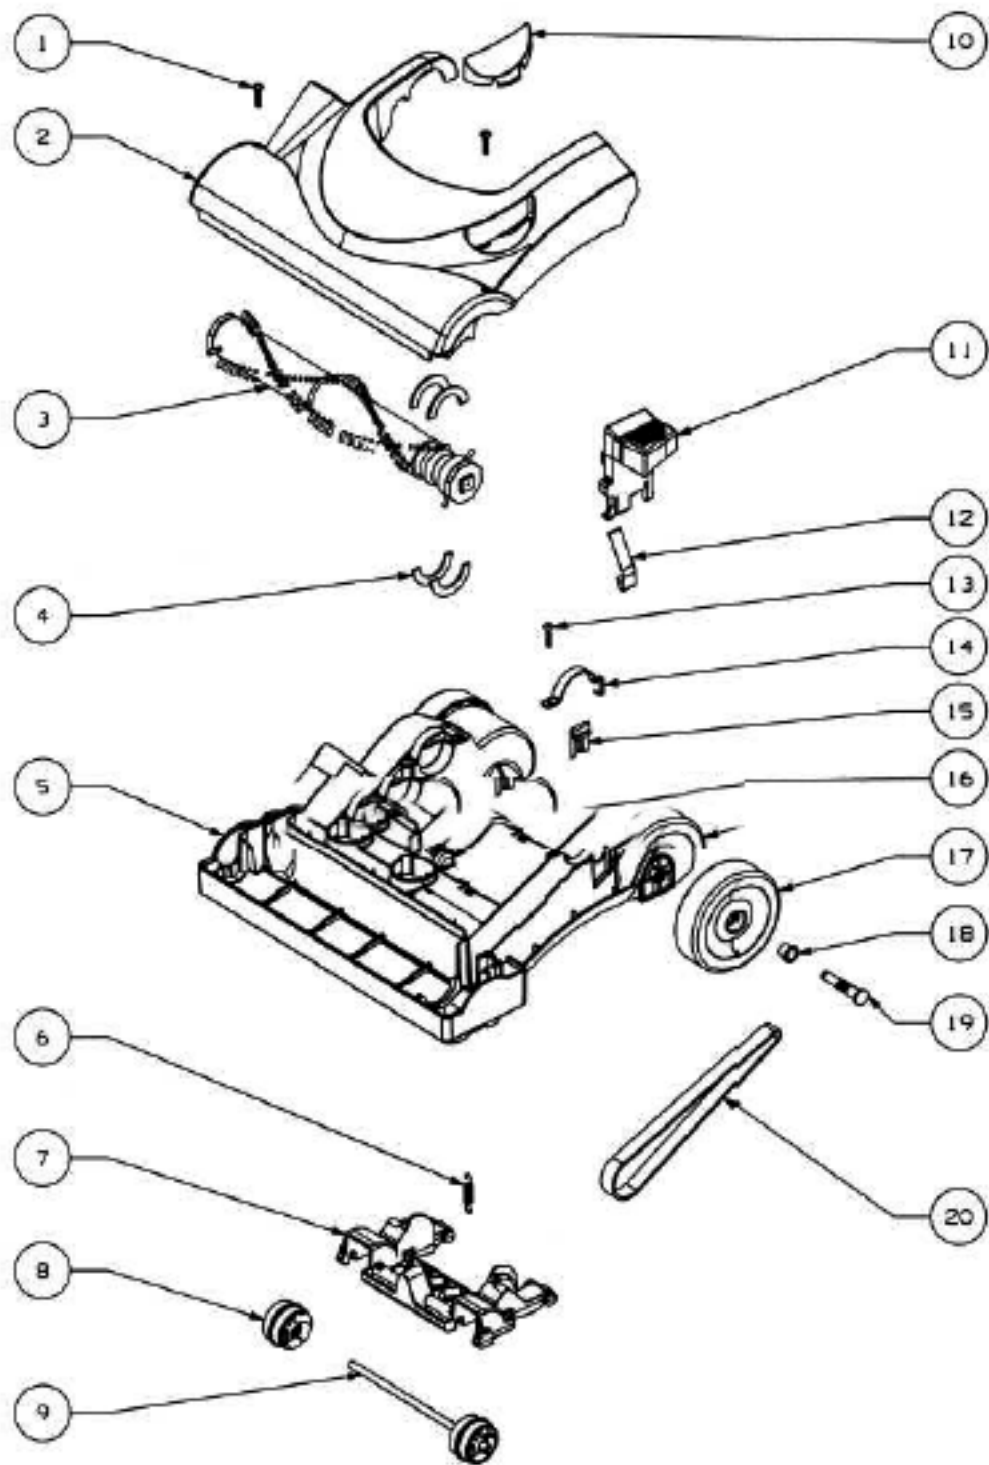

----- Manual continues below part list -----

Available Replacement Parts for Eureka 4700A

e-39266	BELT OEM EUREKA EXTENED LIFE 1 PACK
E-71492	WAND, NESTING W/CREVICE TOOL
E-60844-5	BRUSH ROLL, 12 INCH UPRIGHT

Main Body - 4700A

Ref #	Part	Description	Comments	Qty
1	74848-1	UPPER HANDLE ASSEMBLY		
3	74852-355N	TOOL CADDY		
4	74846-1	SCREW - PAN HD PLASCREW		
5	62561	BACKBONE ASSEMBLY		
8	63202	WASHER PACKAGE		
9	74836	GASKET - MOTOR INLET		
10	74834-119N	DUCT - AIR		
11	74829-355N	COVER - MOTOR (FRONT)		
13	57940-3	LAMP - HEADLIGHT		
14	74846-1	SCREW - PAN HD PLASCREW		
15	74830-313N	LENS		
16	74835	GASKET - MOTOR DUCT		
17	62568	MOTOR ASSEMBLY - PACKAGED		
18	75094	BUSHING - MOTOR		
19	62562	REAR MOTOR COVER ASSEMBLY	Includes pedal switch.	
23	74846-2	SCREW - PAN HD PLASCREW		
24	74855-355N	WAND - SHORT		
25	74854-355N	HOSE - BLOW MOLDED		
26	74856-313N	ADAPTOR - HOSE		
27	62563	RETAINER & CORD RELEASE A		
29	74846-1	SCREW - PAN HD PLASCREW		
30	74838-1	SUPPLY CORD & TERMINAL AS		
31	62283-4	HOSE ASSEMBLY - CARTONED	Includes items 24-26.	

Base and Hood - 4700A

Ref #	Part	Description	Comments	Qty
1	74846-1	SCREW - PAN HD PLASCREW		
2	62569	HOOD ASSEMBLY - PACKAGED		
3	60844-5	12" DISTURBULATOR ASSY -		
4	74824	NOZZLE FELT		
5	62072-3	BASE ASSEMBLY - PACKAGED	Includes items 4-9, 11,12, 15-19.	
6	38698	SPRING PACKAGE		
7	74817-355N	CARRIAGE - WHEEL		
8	74818-355N	WHEEL - FRONT		
9	71478	AXLE - FRONT		
10	75092-313N	WINDOW - BELT VIEW		
11	74820-355N	RELEASE - HANDLE		
12	74821	HANDLE RELEASE PLATE		
13	EW312-8T12ZP	SCREW PACKAGE		
14	74825	CLAMP - MOTOR		
15	74822	GUARD - BELT		
16	75096	RETAINER - REAR WHEEL		
17	74816-355N	WHEEL - REAR		
18	75097	BUSHING - AXLE		
19	75095	AXLE - REAR		
20	61120B	BELT PKG ASSY-STYLE U EXT		