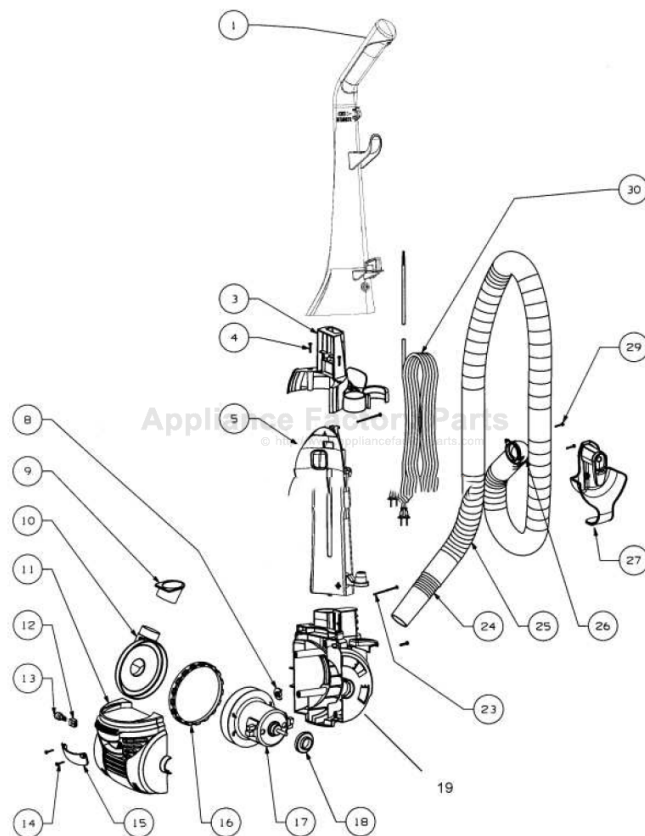

[Find Your Eureka Vacuum Cleaner Parts - Select From 855 Models](#)

----- Manual continues below part list -----