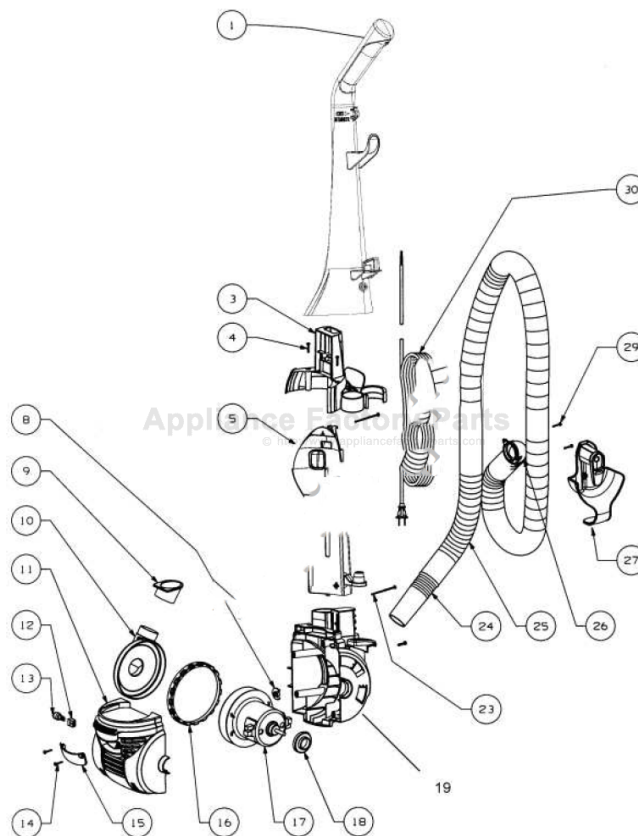

[Find Your Eureka Vacuum Cleaner Parts - Select From 855 Models](#)

----- Manual continues below part list -----