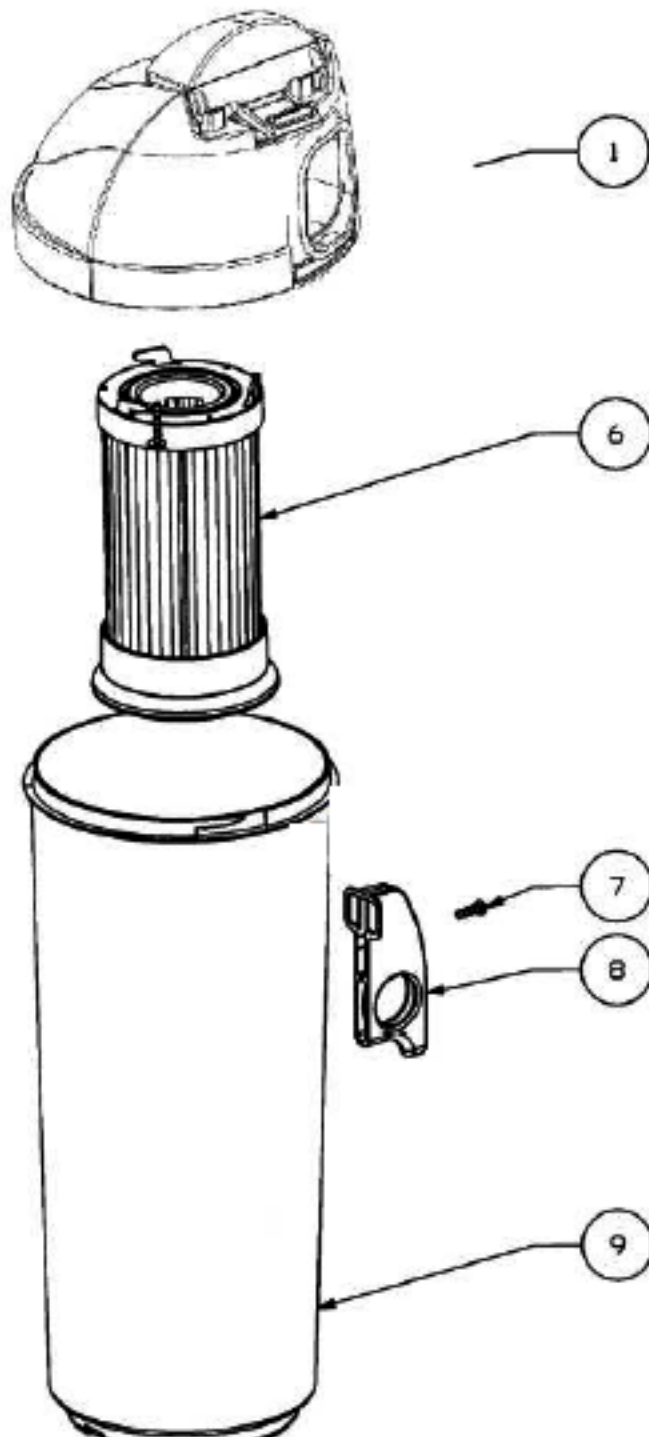

----- Manual continues below part list -----

Available Replacement Parts for Eureka 4701AZ

e-39266	BELT OEM EUREKA EXTENED LIFE 1 PACK
E-71492	WAND, NESTING W/CREVICE TOOL
E-60844-5	BRUSH ROLL, 12 INCH UPRIGHT

Main Body - 4701AZ

Ref #	Part	Description	Comments	Qty
1	75956-1	UPPER HANDLE ASSEMBLY		
3	75958-355N	TOOL CADDY		
4	74846-1	SCREW - PAN HD PLASCREW		
5	62561	BACKBONE ASSEMBLY		
8	63202	WASHER PACKAGE		
9	74836	GASKET - MOTOR INLET		
10	74834-119N	DUCT - AIR		
11	74829-355N	COVER - MOTOR (FRONT)		
12				
13	57940-3	LAMP - HEADLIGHT		
14	74846-1	SCREW - PAN HD PLASCREW		
15	74830-313N	LENS		
16	74835	GASKET - MOTOR DUCT		
17	62568	MOTOR ASSEMBLY - PACKAGED		
18	75094	BUSHING - MOTOR		
19	62562	REAR MOTOR COVER ASSEMBLY	Includes pedal switch.	
23	74846-2	SCREW - PAN HD PLASCREW		
24	74855-355N	WAND - SHORT		
25	74854-355N	HOSE - BLOW MOLDED		
26	74856-313N	ADAPTOR - HOSE		
27	62563	RETAINER & CORD RELEASE A		
29	74846-1	SCREW - PAN HD PLASCREW		
30	74838-1	SUPPLY CORD & TERMINAL AS		
31	62293-4	HOSE ASSEMBLY - CARTONED	Includes items 24-26.	