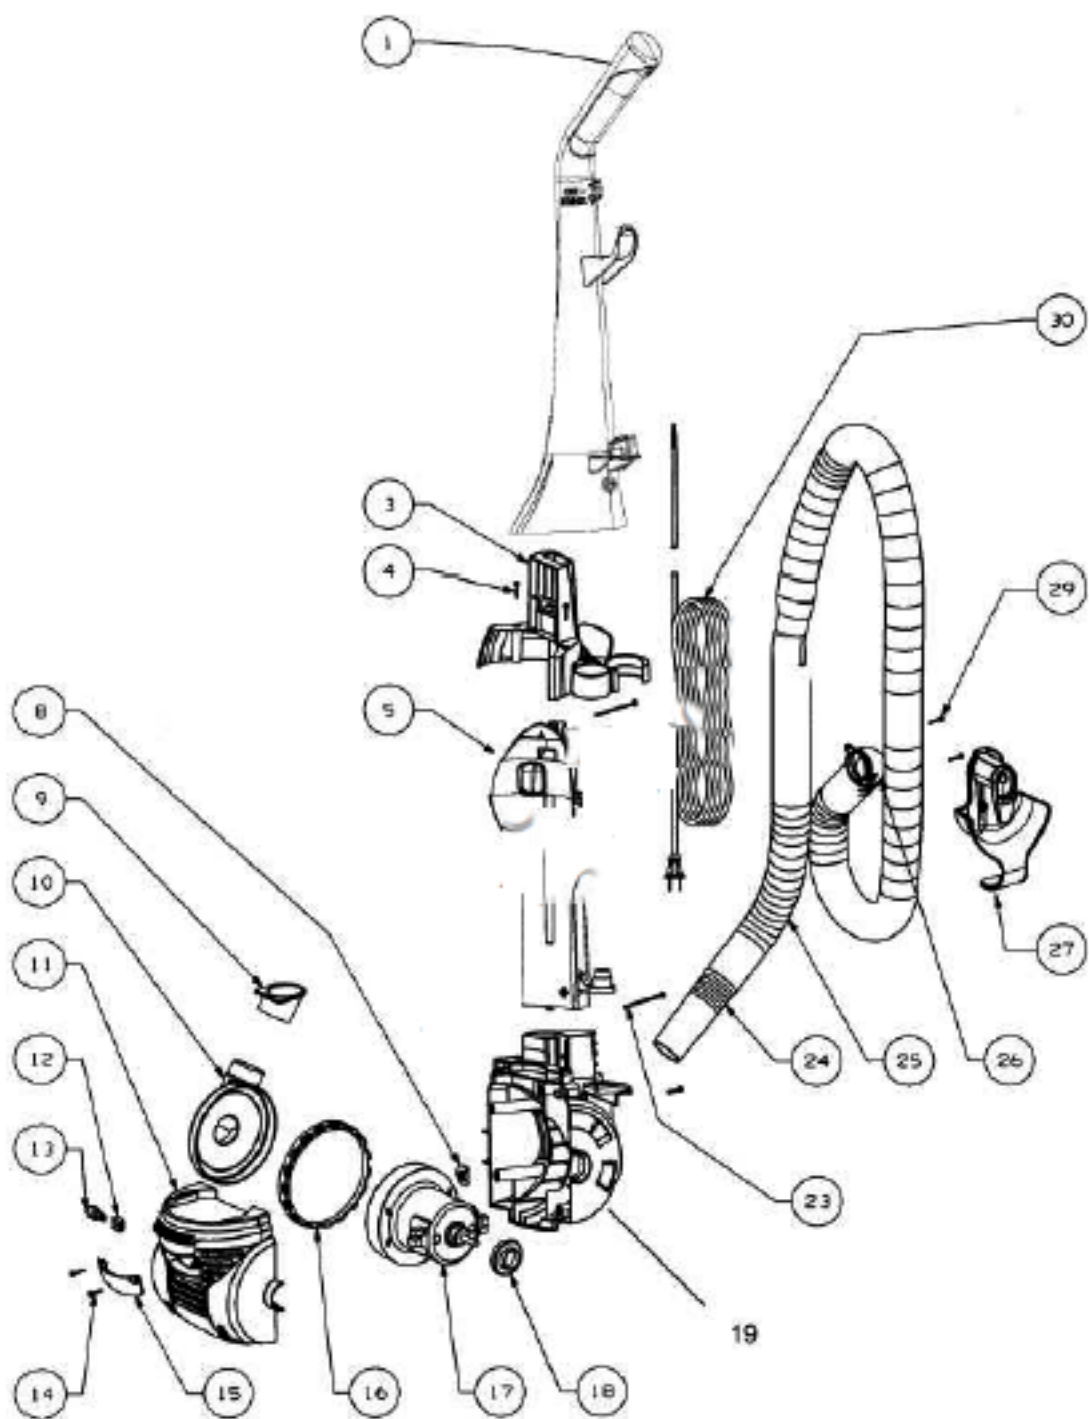

----- Manual continues below part list -----

Available Replacement Parts for Eureka 4701AZ

e-39266	BELT OEM EUREKA EXTENED LIFE 1 PACK
E-71492	WAND, NESTING W/CREVICE TOOL
E-60844-5	BRUSH ROLL, 12 INCH UPRIGHT

Main Body - 4701AZ

Ref #	Part	Description	Comments	Qty
1	75956-1	UPPER HANDLE ASSEMBLY		
3	75958-355N	TOOL CADDY		
4	74846-1	SCREW - PAN HD PLASCREW		
5	62561	BACKBONE ASSEMBLY		
8	63202	WASHER PACKAGE		
9	74836	GASKET - MOTOR INLET		
10	74834-119N	DUCT - AIR		
11	74829-355N	COVER - MOTOR (FRONT)		
12				
13	57940-3	LAMP - HEADLIGHT		
14	74846-1	SCREW - PAN HD PLASCREW		
15	74830-313N	LENS		
16	74835	GASKET - MOTOR DUCT		
17	62568	MOTOR ASSEMBLY - PACKAGED		
18	75094	BUSHING - MOTOR		
19	62562	REAR MOTOR COVER ASSEMBLY	Includes pedal switch.	
23	74846-2	SCREW - PAN HD PLASCREW		
24	74855-355N	WAND - SHORT		
25	74854-355N	HOSE - BLOW MOLDED		
26	74856-313N	ADAPTOR - HOSE		
27	62563	RETAINER & CORD RELEASE A		
29	74846-1	SCREW - PAN HD PLASCREW		
30	74838-1	SUPPLY CORD & TERMINAL AS		
31	62293-4	HOSE ASSEMBLY - CARTONED	Includes items 24-26.	

Base and Hood - 4701AZ

Ref #	Part	Description	Comments	Qty
1	74846-1	SCREW - PAN HD PLASCREW		
2	62569-1	HOOD ASSEMBLY - PACKAGED		
3	60844-5	12" DISTURBULATOR ASSY -		
4	74824	NOZZLE FELT		
5	62072-3	BASE ASSEMBLY - PACKAGED	Includes items 4-9, 11,12, 15-19.	
6	38598	SPRING PACKAGE		
7	74817-355N	CARRIAGE - WHEEL		
8	74818-355N	WHEEL - FRONT		
9	71478	AXLE - FRONT		
10	75092-313N	WINDOW - BELT VIEW		
11	74820-355N	RELEASE - HANDLE		
12	74821	HANDLE RELEASE PLATE		
13	EW312-8T122P	SCREW PACKAGE		
14	74825	CLAMP - MOTOR		
15	74822	GUARD - BELT		
16	75096	RETAINER - REAR WHEEL		
17	74816-355N	WHEEL - REAR		
18	75097	BUSHING - AXLE		
19	75095	AXLE - REAR		
20	61120B	BELT PKG ASSY-STYLE U EXT		