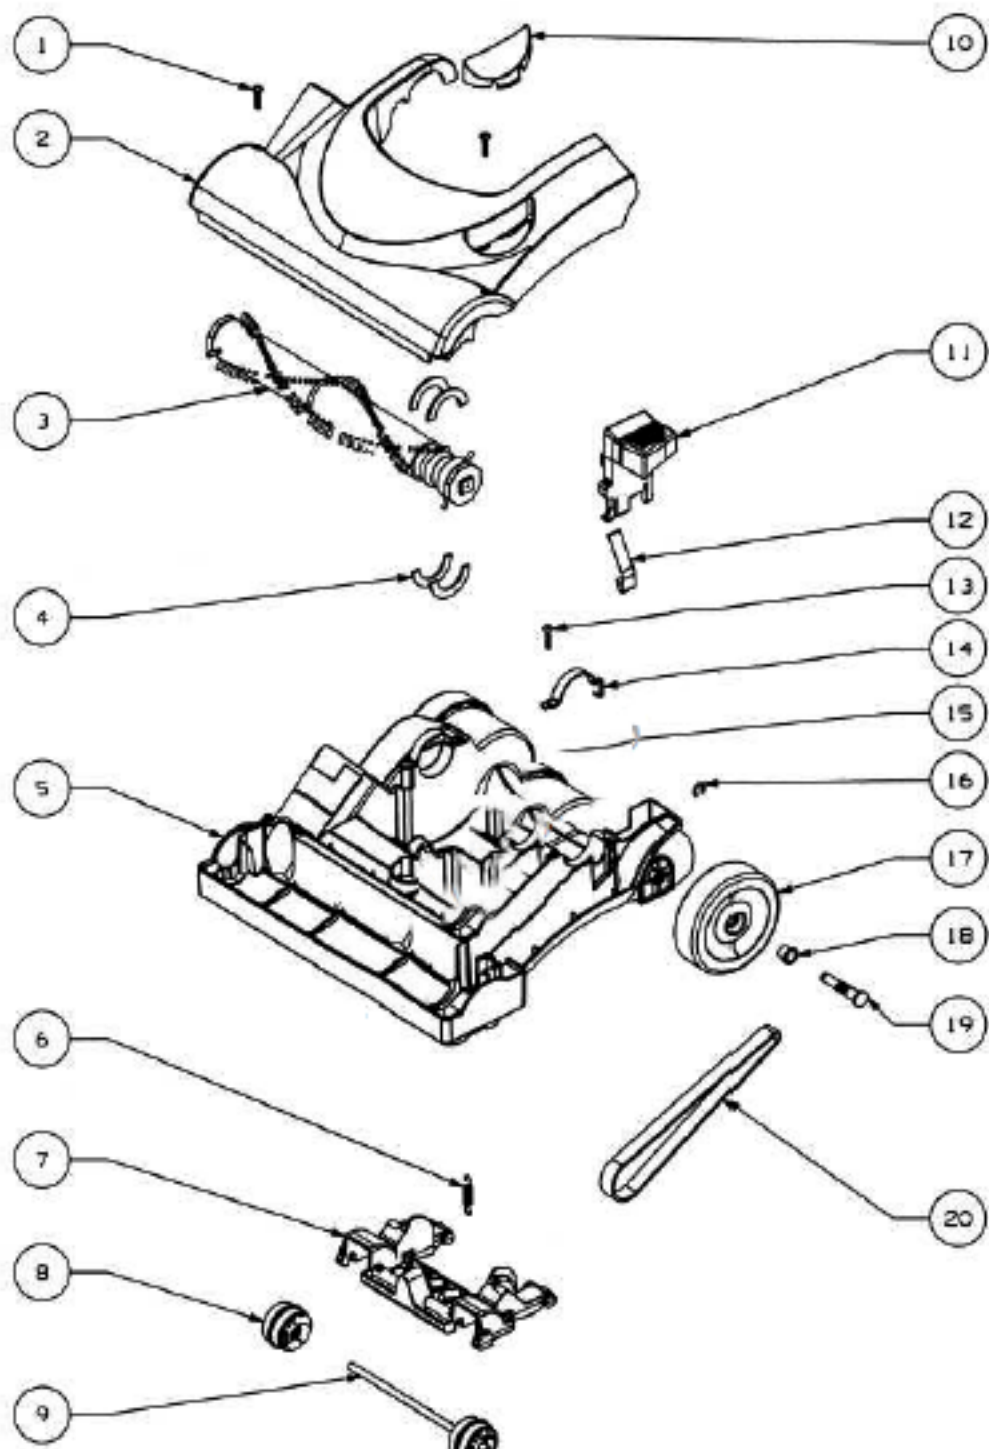

----- Manual continues below part list -----

Available Replacement Parts for Eureka 4701AZ

e-39266	BELT OEM EUREKA EXTENED LIFE 1 PACK
E-71492	WAND, NESTING W/CREVICE TOOL
E-60844-5	BRUSH ROLL, 12 INCH UPRIGHT

Main Body - 4701AZ

Ref #	Part	Description	Comments	Qty
1	75956-1	UPPER HANDLE ASSEMBLY		
3	75958-355N	TOOL CADDY		
4	74846-1	SCREW - PAN HD PLASCREW		
5	62561	BACKBONE ASSEMBLY		
8	63202	WASHER PACKAGE		
9	74836	GASKET - MOTOR INLET		
10	74834-119N	DUCT - AIR		
11	74829-355N	COVER - MOTOR (FRONT)		
12				
13	57940-3	LAMP - HEADLIGHT		
14	74846-1	SCREW - PAN HD PLASCREW		
15	74830-313N	LENS		
16	74835	GASKET - MOTOR DUCT		
17	62568	MOTOR ASSEMBLY - PACKAGED		
18	75094	BUSHING - MOTOR		
19	62562	REAR MOTOR COVER ASSEMBLY	Includes pedal switch.	
23	74846-2	SCREW - PAN HD PLASCREW		
24	74855-355N	WAND - SHORT		
25	74854-355N	HOSE - BLOW MOLDED		
26	74856-313N	ADAPTOR - HOSE		
27	62563	RETAINER & CORD RELEASE A		
29	74846-1	SCREW - PAN HD PLASCREW		
30	74838-1	SUPPLY CORD & TERMINAL AS		
31	62293-4	HOSE ASSEMBLY - CARTONED	Includes items 24-26.	

Base and Hood - 4701AZ

Ref #	Part	Description	Comments	Qty
1	74846-1	SCREW - PAN HD PLASCREW		
2	62569-1	HOOD ASSEMBLY - PACKAGED		
3	60844-5	12" DISTURBULATOR ASSY -		
4	74824	NOZZLE FELT		
5	62072-3	BASE ASSEMBLY - PACKAGED	Includes items 4-9, 11,12, 15-19.	
6	38598	SPRING PACKAGE		
7	74817-355N	CARRIAGE - WHEEL		
8	74818-355N	WHEEL - FRONT		
9	71478	AXLE - FRONT		
10	75092-313N	WINDOW - BELT VIEW		
11	74820-355N	RELEASE - HANDLE		
12	74821	HANDLE RELEASE PLATE		
13	EW312-8T122P	SCREW PACKAGE		
14	74825	CLAMP - MOTOR		
15	74822	GUARD - BELT		
16	75096	RETAINER - REAR WHEEL		
17	74816-355N	WHEEL - REAR		
18	75097	BUSHING - AXLE		
19	75095	AXLE - REAR		
20	61120B	BELT PKG ASSY-STYLE U EXT		