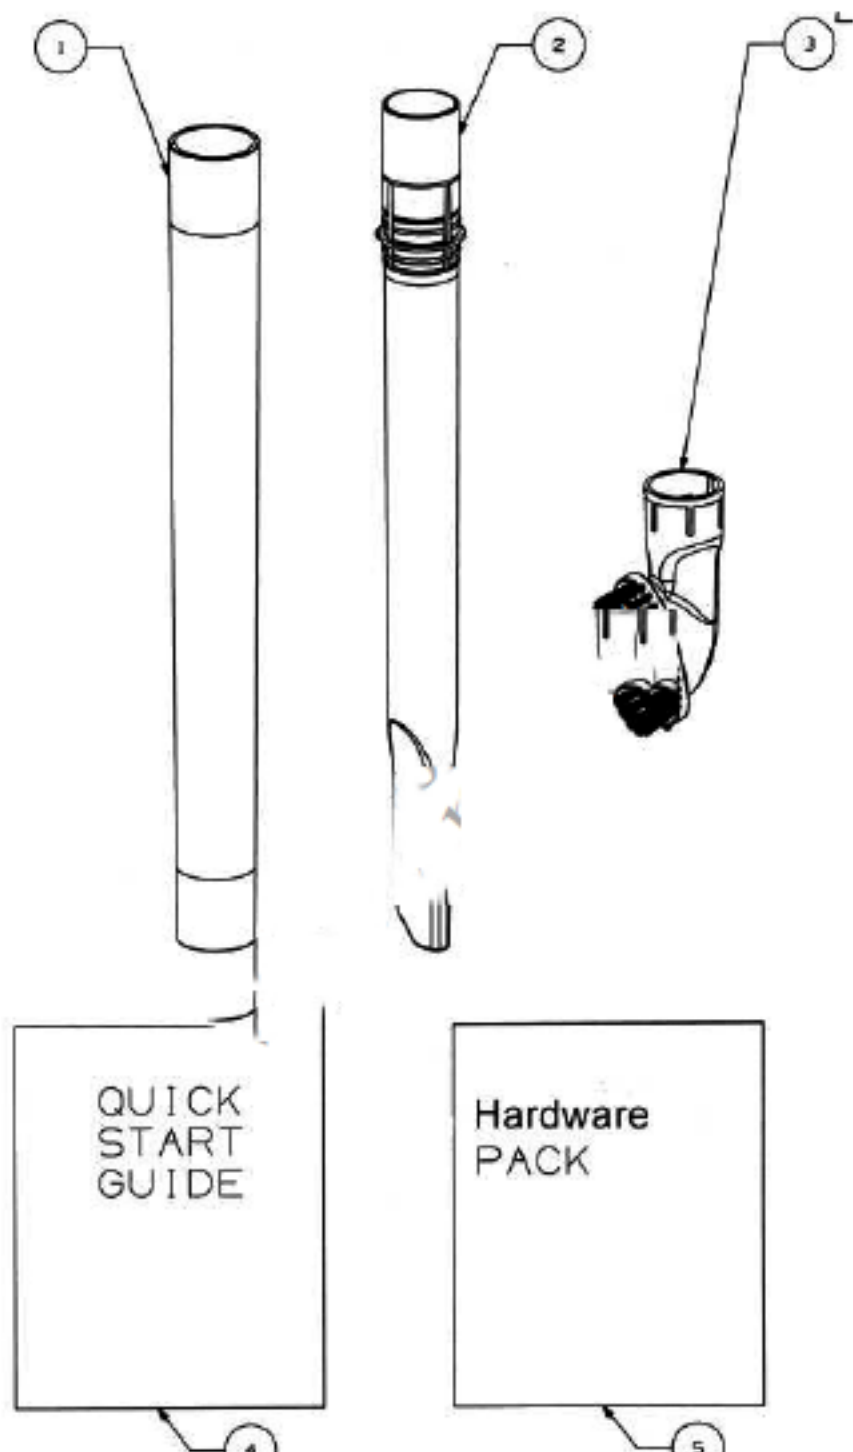

Accessories - 4701AZ

Ref #	Part	Description	Comments	Qty
1	71973-119N	WAND - OUTER		
2	71956A-119N	WAND - CREVICE		
3	60990-3	COMBINATION BRSH BRSTLD-C		
4	75894			
5	75193	PACKAGE - HARDWARE		
6	71492A	NESTING WAND ASSEMBLY	Includes items 1 and 2.	
7	75391	TURBO NOZZLE ASSEMBLY