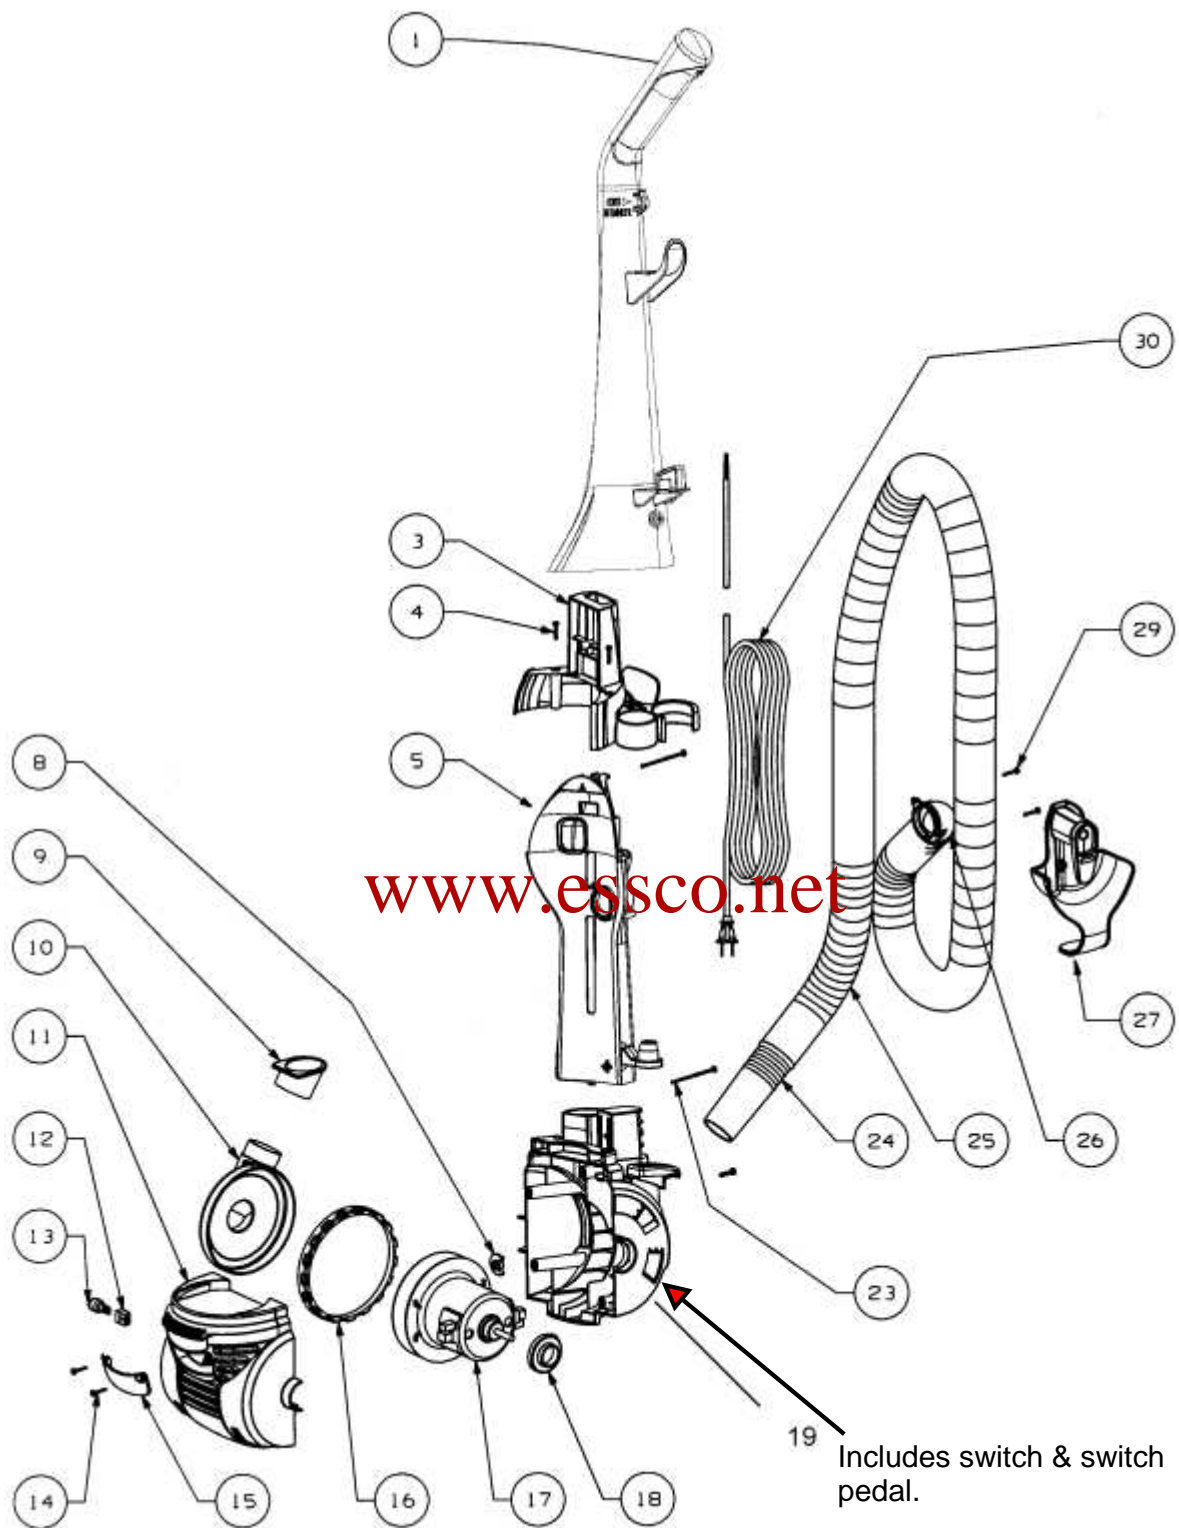

----- Manual continues below -----

Ref #	Part	Description	Comments	Qty
1	74848-1	UPPER HANDLE ASSEMBLY		
3	74852-355N	TOOL CADDY		
4	74846-1	SCREW - PAN HD PLASCREW		
5	62561	BACKBONE ASSEMBLY		
8	63202	WASHER PACKAGE		
9	74836	GASKET - MOTOR INLET		
10	74834-119N	DUCT - AIR		
11	74829-355N	COVER - MOTOR (FRONT)		
14	74846-1	SCREW - PAN HD PLASCREW		
15	74830-355N			
16	74835	GASKET - MOTOR DUCT		
17	62568	MOTOR ASSEMBLY - PACKAGED		
18	75094	BUSHING - MOTOR		
19	62562	REAR MOTOR COVER ASSEMBLY	Includes pedal switch.	
23	74846-2	SCREW - PAN HD PLASCREW		
24	74855-355N	WAND - SHORT		
25	74854-355N	HOSE - BLOW MOLDED		
26	74856-313N	ADAPTOR - HOSE		
27	62563	RETAINER & CORD RELEASE A		
29	74846-1	SCREW - PAN HD PLASCREW		
30	74838-1	SUPPLY CORD & TERMINAL AS		
31	62293-4	HOSE ASSEMBLY - CARTONED	Includes items 24-26.	

www.essco.net

Ref #	Part	Description	Comments	Qty
1	75188-4	COVER & GRAPHICS ASSEMBLY		
6	62132	DUST CUP FILTER PACKAGE D		
7	74846-1	SCREW - PAN HD PLASCREW		
8	62560	DUST CUP HANDLE ASSEMBLY	Includes item 7.	
9	74857-3		Includes item 8.	

www.essco.net

Ref #	Part	Description	Comments	Qty
1	74846-1	SCREW - PAN HD PLASCREW		
2	62569-4	HOOD ASSEMBLY - PACKAGED		
3	60844-5	12" DISTURBULATOR ASSY -		
4	74824	NOZZLE FELT		
5	62072-3	BASE ASSEMBLY - PACKAGED	Includes items 4-9, 11,12, 15-19.	
6	38698	SPRING PACKAGE		
7	74817-355N	CARRIAGE - WHEEL		
8	74818-355N	WHEEL - FRONT		
9	71478	AXLE - FRONT		
10	75092-313N	WINDOW - BELT VIEW		
11	74820-355N	RELEASE - HANDLE		
12	74821	HANDLE RELEASE PLATE		
13	EW312-8T12ZP	SCREW PACKAGE		
14	74825	CLAMP - MOTOR		
15	74822	GUARD - BELT		
16	75096	RETAINER - REAR WHEEL		
17	74816-355N	WHEEL - REAR		
18	75097	BUSHING - AXLE		
19	75095	AXLE - REAR		
20	61120B	BELT PKG ASSY-STYLE U EXT		