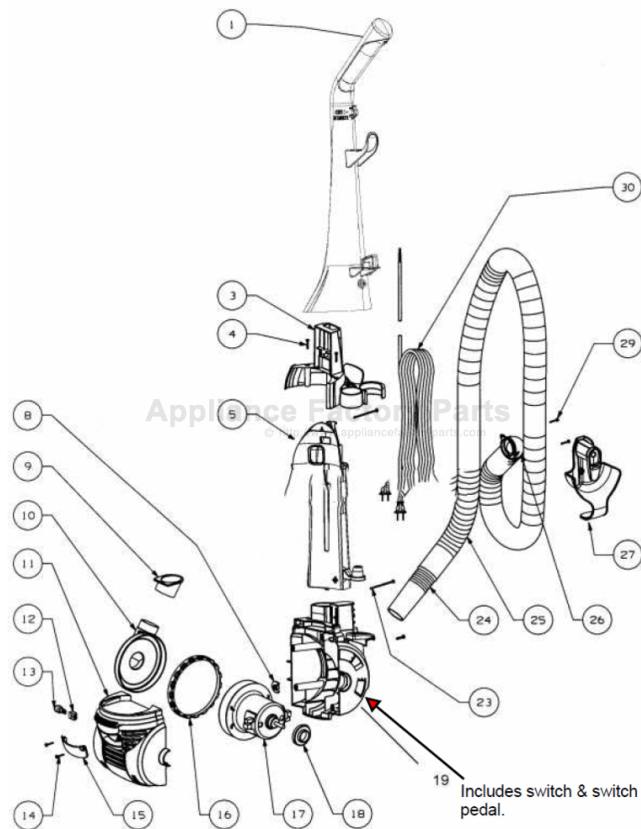

[Find Your Eureka Vacuum Cleaner Parts - Select From 853 Models](#)

----- Manual continues below -----