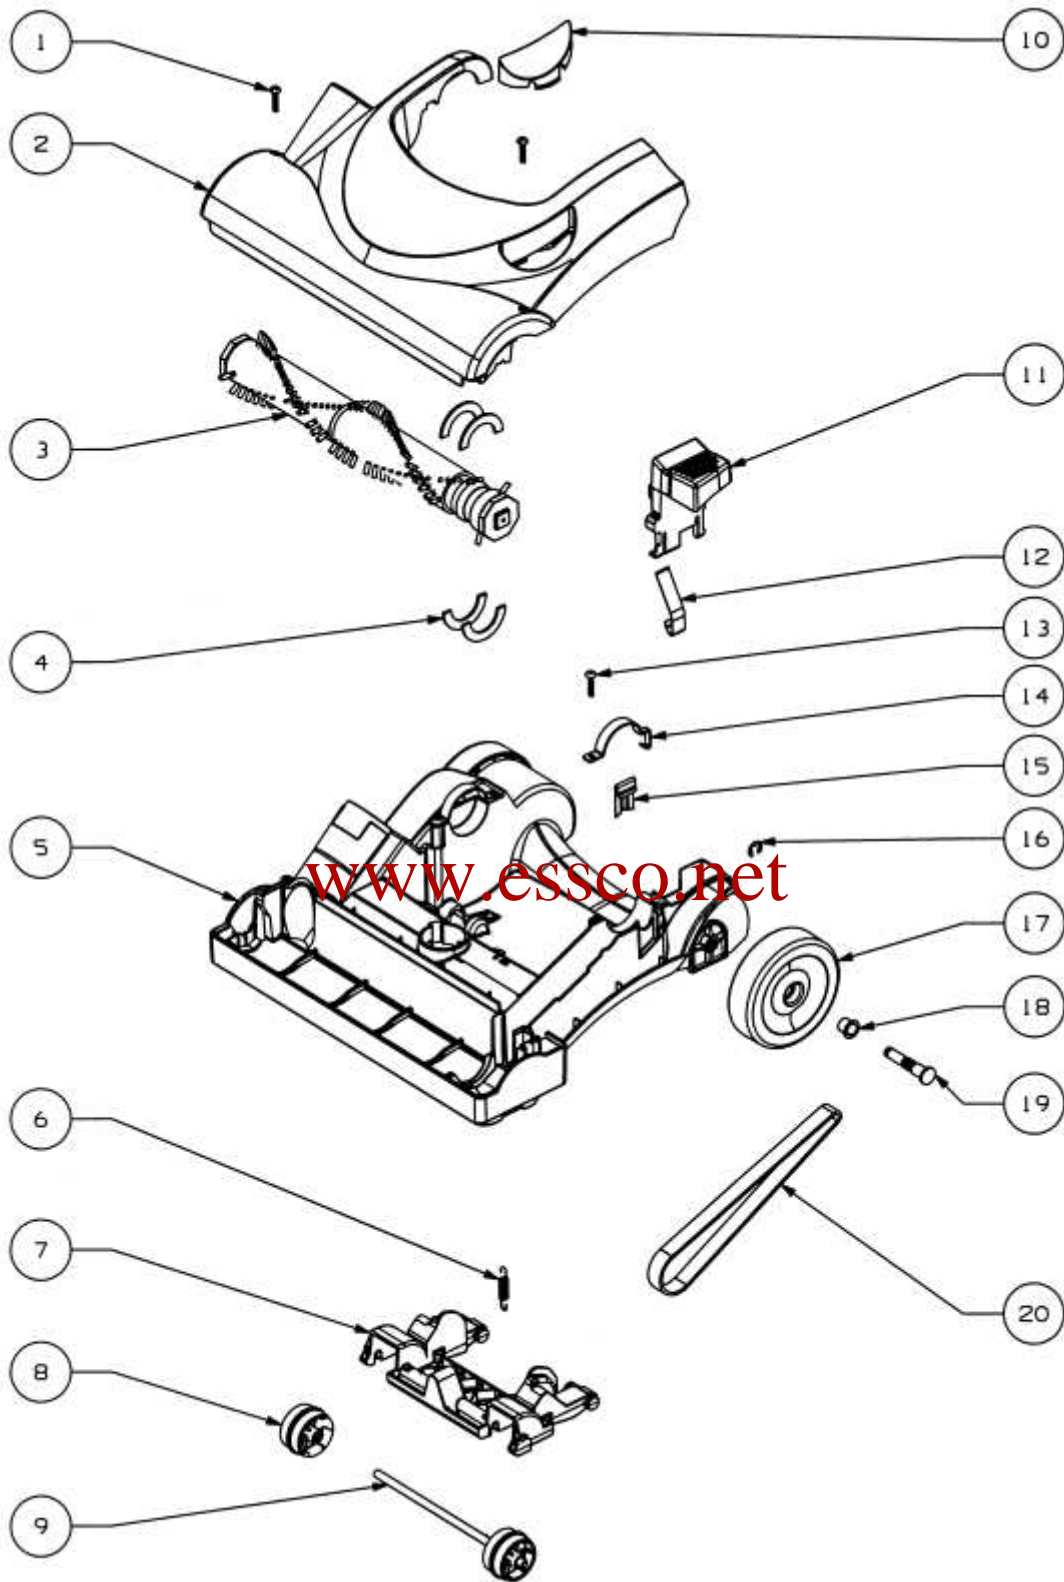

----- Manual continues below -----

Ref #	Part	Description	Comments	Qty
1	74848-1	UPPER HANDLE ASSEMBLY		
3	74852-355N	TOOL CADDY		
4	74846-1	SCREW - PAN HD PLASCREW		
5	62561	BACKBONE ASSEMBLY		
8	63202	WASHER PACKAGE		
9	74836	GASKET - MOTOR INLET		
10	74834-119N	DUCT - AIR		
11	74829-355N	COVER - MOTOR (FRONT)		
14	74846-1	SCREW - PAN HD PLASCREW		
15	74830-355N			
16	74835	GASKET - MOTOR DUCT		
17	62568	MOTOR ASSEMBLY - PACKAGED		
18	75094	BUSHING - MOTOR		
19	62562	REAR MOTOR COVER ASSEMBLY	Includes pedal switch.	
23	74846-2	SCREW - PAN HD PLASCREW		
24	74855-355N	WAND - SHORT		
25	74854-355N	HOSE - BLOW MOLDED		
26	74856-313N	ADAPTOR - HOSE		
27	62563	RETAINER & CORD RELEASE A		
29	74846-1	SCREW - PAN HD PLASCREW		
30	74838-1	SUPPLY CORD & TERMINAL AS		
31	62293-4	HOSE ASSEMBLY - CARTONED	Includes items 24-26.	

www.essco.net

Ref #	Part	Description	Comments	Qty
1	75188-4	COVER & GRAPHICS ASSEMBLY		
6	62132	DUST CUP FILTER PACKAGE D		
7	74846-1	SCREW - PAN HD PLASCREW		
8	62560	DUST CUP HANDLE ASSEMBLY	Includes item 7.	
9	74857-3		Includes item 8.	

www.essco.net

Ref #	Part	Description	Comments	Qty
1	74846-1	SCREW - PAN HD PLASCREW		
2	62569-4	HOOD ASSEMBLY - PACKAGED		
3	60844-5	12" DISTURBULATOR ASSY -		
4	74824	NOZZLE FELT		
5	62072-3	BASE ASSEMBLY - PACKAGED	Includes items 4-9, 11,12, 15-19.	
6	38698	SPRING PACKAGE		
7	74817-355N	CARRIAGE - WHEEL		
8	74818-355N	WHEEL - FRONT		
9	71478	AXLE - FRONT		
10	75092-313N	WINDOW - BELT VIEW		
11	74820-355N	RELEASE - HANDLE		
12	74821	HANDLE RELEASE PLATE		
13	EW312-8T12ZP	SCREW PACKAGE		
14	74825	CLAMP - MOTOR		
15	74822	GUARD - BELT		
16	75096	RETAINER - REAR WHEEL		
17	74816-355N	WHEEL - REAR		
18	75097	BUSHING - AXLE		
19	75095	AXLE - REAR		
20	61120B	BELT PKG ASSY-STYLE U EXT		