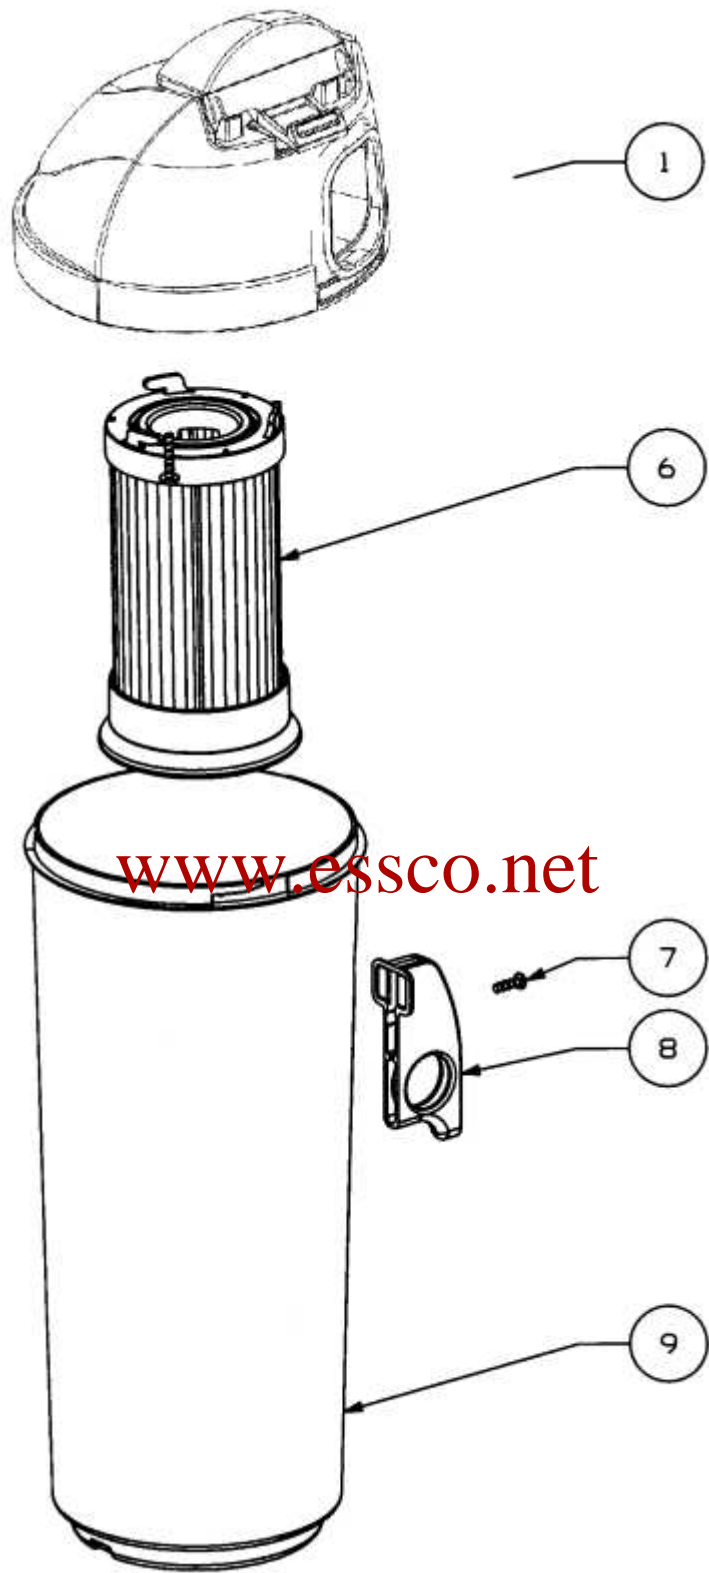

----- Manual continues below -----

Ref #	Part	Description	Comments	Qty
1	74848-1	UPPER HANDLE ASSEMBLY		
3	74852-355N	TOOL CADDY		
4	74846-1	SCREW - PAN HD PLASCREW		
5	62561	BACKBONE ASSEMBLY		
8	63202	WASHER PACKAGE		
9	74836	GASKET - MOTOR INLET		
10	74834-119N	DUCT - AIR		
11	74829-355N	COVER - MOTOR (FRONT)		
14	74846-1	SCREW - PAN HD PLASCREW		
15	74830-355N			
16	74835	GASKET - MOTOR DUCT		
17	62568	MOTOR ASSEMBLY - PACKAGED		
18	75094	BUSHING - MOTOR		
19	62562	REAR MOTOR COVER ASSEMBLY	Includes pedal switch.	
23	74846-2	SCREW - PAN HD PLASCREW		
24	74855-355N	WAND - SHORT		
25	74854-355N	HOSE - BLOW MOLDED		
26	74856-313N	ADAPTOR - HOSE		
27	62563	RETAINER & CORD RELEASE A		
29	74846-1	SCREW - PAN HD PLASCREW		
30	74838-1	SUPPLY CORD & TERMINAL AS		
31	62293-4	HOSE ASSEMBLY - CARTONED	Includes items 24-26.	

www.essco.net

Ref #	Part	Description	Comments	Qty
1	75188-4	COVER & GRAPHICS ASSEMBLY		
6	62132	DUST CUP FILTER PACKAGE D		
7	74846-1	SCREW - PAN HD PLASCREW		
8	62560	DUST CUP HANDLE ASSEMBLY	Includes item 7.	
9	74857-3		Includes item 8.	

www.essco.net

Ref #	Part	Description	Comments	Qty
1	74846-1	SCREW - PAN HD PLASCREW		
2	62569-4	HOOD ASSEMBLY - PACKAGED		
3	60844-5	12" DISTURBULATOR ASSY -		
4	74824	NOZZLE FELT		
5	62072-3	BASE ASSEMBLY - PACKAGED	Includes items 4-9, 11,12, 15-19.	
6	38698	SPRING PACKAGE		
7	74817-355N	CARRIAGE - WHEEL		
8	74818-355N	WHEEL - FRONT		
9	71478	AXLE - FRONT		
10	75092-313N	WINDOW - BELT VIEW		
11	74820-355N	RELEASE - HANDLE		
12	74821	HANDLE RELEASE PLATE		
13	EW312-8T12ZP	SCREW PACKAGE		
14	74825	CLAMP - MOTOR		
15	74822	GUARD - BELT		
16	75096	RETAINER - REAR WHEEL		
17	74816-355N	WHEEL - REAR		
18	75097	BUSHING - AXLE		
19	75095	AXLE - REAR		
20	61120B	BELT PKG ASSY-STYLE U EXT		