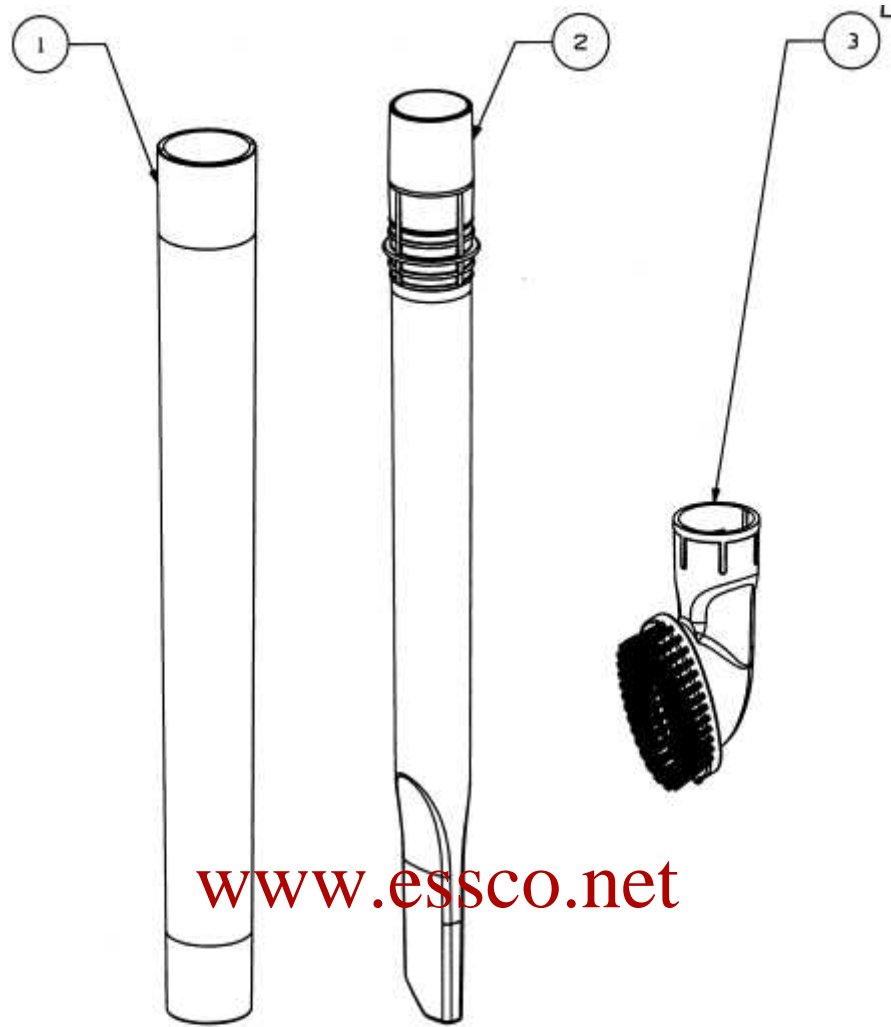

www.essco.net