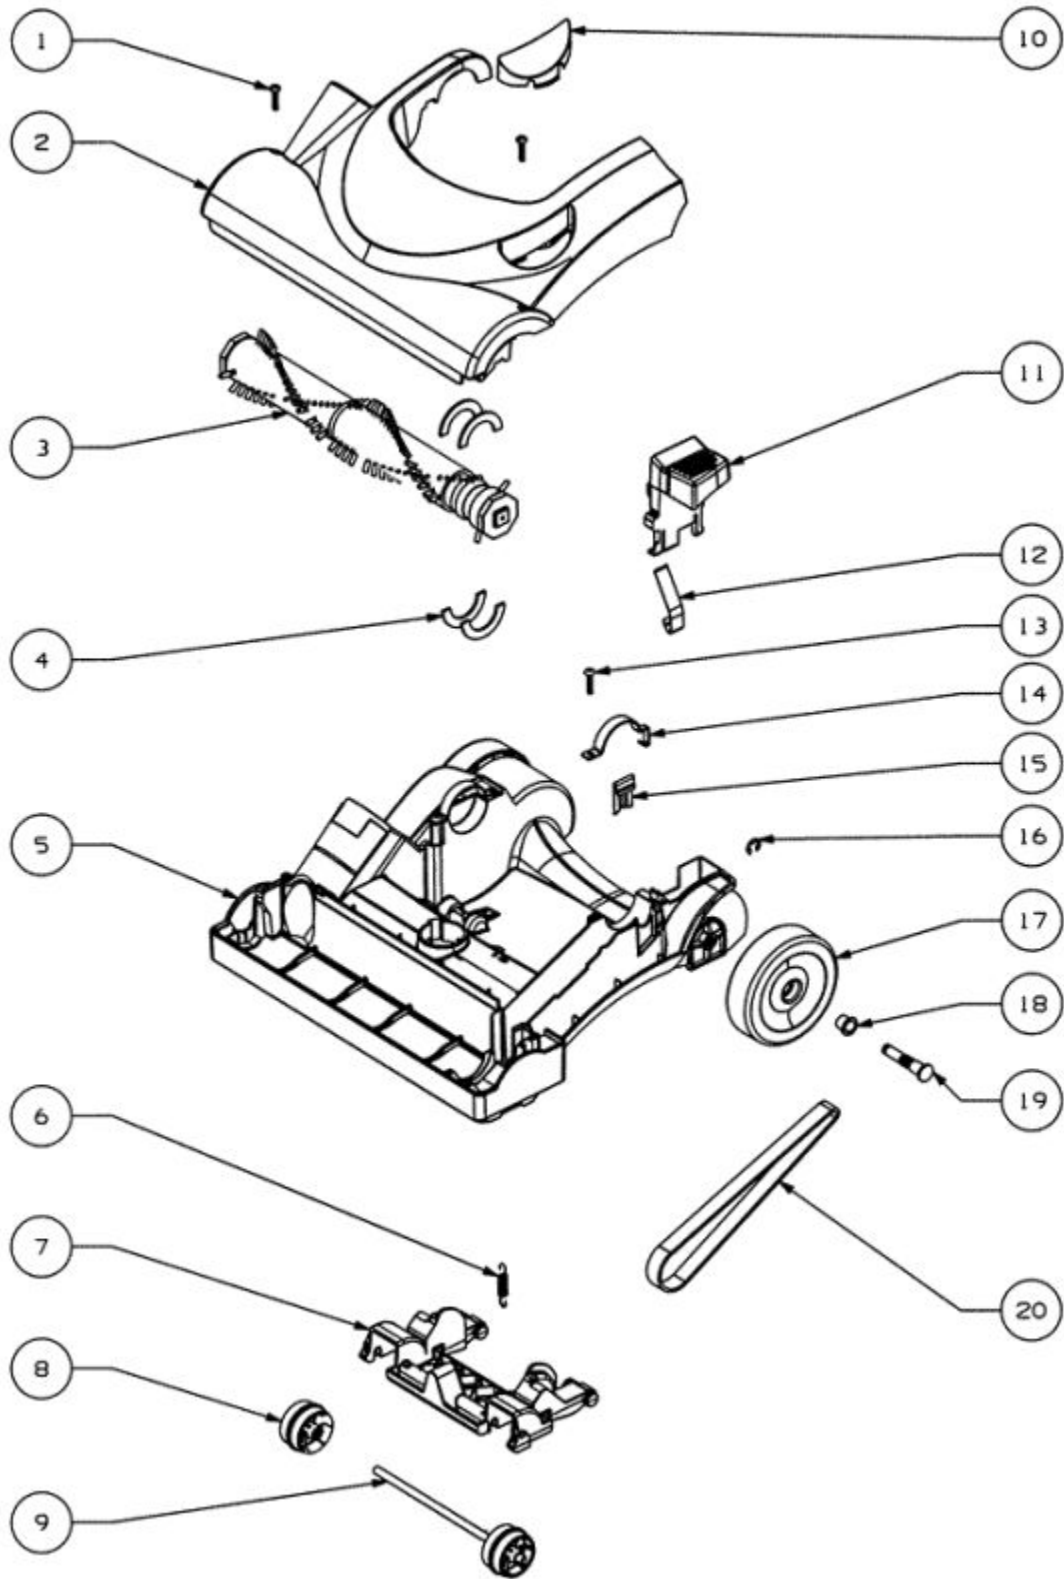

Main Body - 4704A

## Main Body - 4704A

Ref #	Part	Description	Comments	Qty
1	74848-6	UPPER HANDLE ASSEMBLY		
3	74852-119N	TOOL CADDY		
4	74846-1	SCREW - PAN HD PLASCREW		
5	62561-9	BACKBONE ASSEMBLY		
8	63202	WASHER PACKAGE		
9	74836	GASKET - MOTOR INLET		
10	74834-119N	DUCT - AIR		
11	74829-119N	COVER - MOTOR (FRONT)		
13		NOT ON THIS MODEL		
14	74846-1	SCREW - PAN HD PLASCREW		
15	75739-119N	LENS		
16	74835	GASKET - MOTOR DUCT		
17	62568	MOTOR ASSEMBLY - PACKAGED		
18	75094	BUSHING - MOTOR		
19	63346-11	REAR MOTOR COVER ASSEMBLY	Includes pedal switch.	
23	74846-2	SCREW - PAN HD PLASCREW		
24	74855A-119N	WAND - SHORT		
25	74854-119N	HOSE - BLOW MOLDED		
26	74856-313N	ADAPTOR - HOSE		
27	75195-7	LOWER HOSE RETAINER ASSEM		
29	74846-1	SCREW - PAN HD PLASCREW		
30	74838-4	SUPPLY CORD & TERMINAL AS		
31	62293-13	HOSE ASSEMBLY - CARTONED	Includes items 24-26.	

Base and Hood - 4704A

Base and Hood - 4704A

Ref #	Part	Description	Comments	Qty
1	74846-1	SCREW - PAN HD PLASCREW		
2	63342-13	HOOD ASSEMBLY - PACKAGED		
3	60844-5	12" DISTURBULATOR ASSY -		
4	74824	NOZZLE FELT		
5	62072-3	BASE ASSEMBLY - PACKAGED	Includes items 4-9, 11,12, 15-19.	
6	38698	SPRING PACKAGE		
7	74817-355N	CARRIAGE - WHEEL		
8	74818-355N	WHEEL - FRONT		
9	71478	AXLE - FRONT		
10	75092-313N	WINDOW - BELT VIEW		
11	74820-119N	RELEASE - HANDLE		
12	74821	HANDLE RELEASE PLATE		
13	EW312-8T12ZP	SCREW PACKAGE		
14	74825	CLAMP - MOTOR		
15	74822	GUARD - BELT		
16	75096	RETAINER - REAR WHEEL		
17	74816-355N	WHEEL - REAR		
18	75097	BUSHING - AXLE		
19	75095	AXLE - REAR		
20	61120B	BELT PKG ASSY-STYLE U EXT		

Dust Cup - 4704A

---

Dust Cup - 4704A

Ref #	Part	Description	Comments	Qty
1	75188-10	COVER & GRAPHICS ASSEMBLY		
6	62132	DCF18 HEPA FLTR ASSYw/AH		
7	74846-1	SCREW - PAN HD PLASCREW		
8	62560	DUST CUP HANDLE ASSEMBLY	Includes item 7.	
9	74857-8	DUST CUP ASSEMBLY	Includes item 8.	