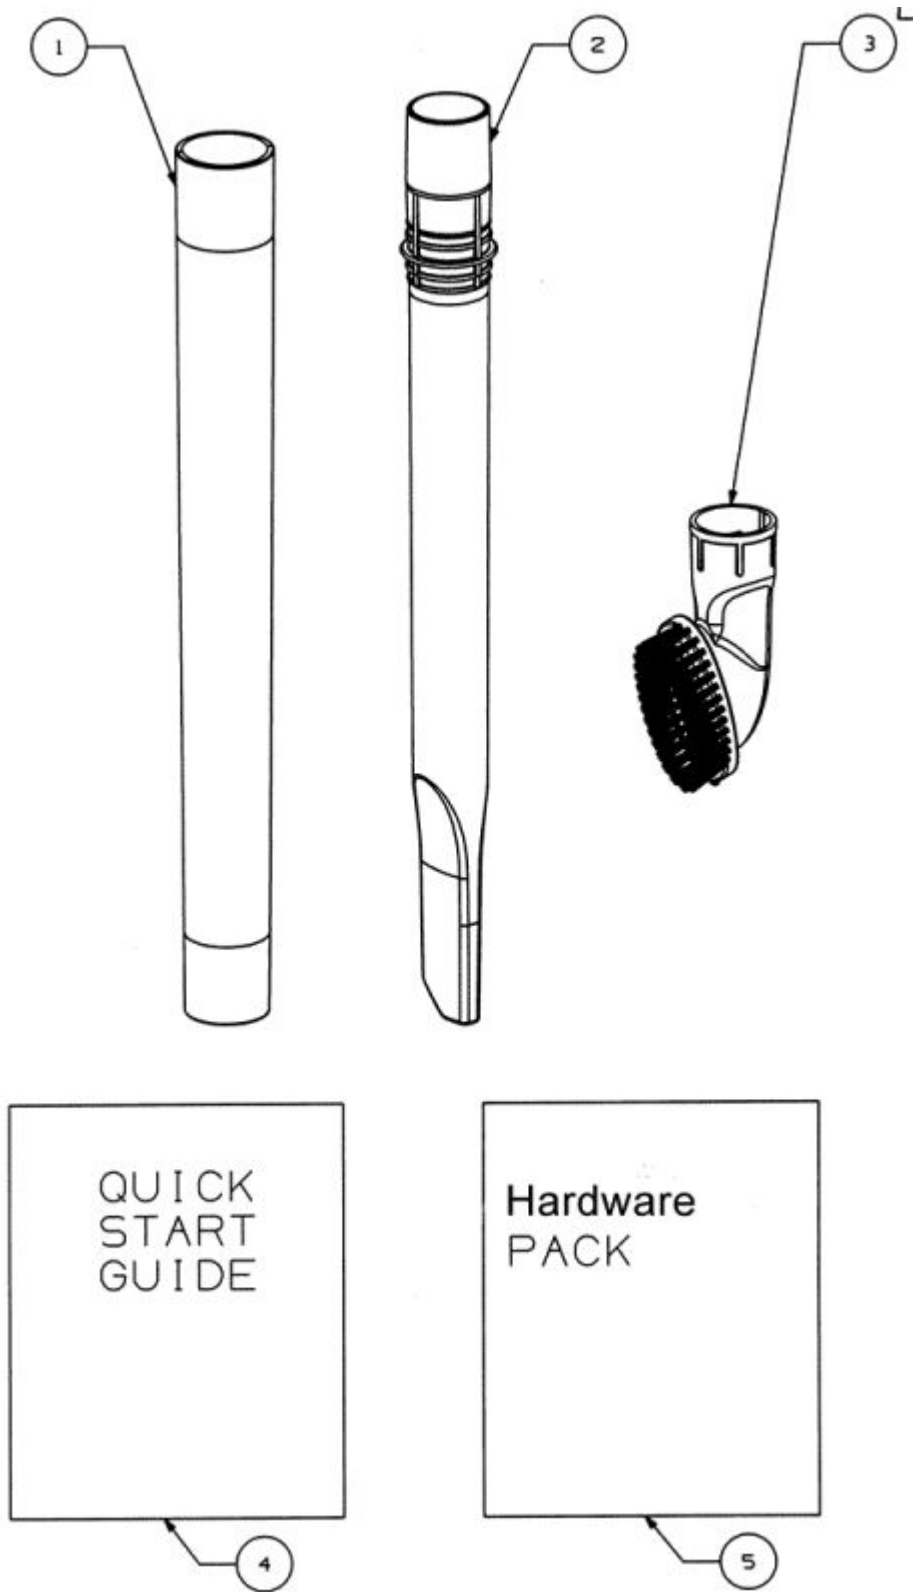

## Main Body - 4704A

Ref #	Part	Description	Comments	Qty
1	74848-6	UPPER HANDLE ASSEMBLY		
3	74852-119N	TOOL CADDY		
4	74846-1	SCREW - PAN HD PLASCREW		
5	62561-9	BACKBONE ASSEMBLY		
8	63202	WASHER PACKAGE		
9	74836	GASKET - MOTOR INLET		
10	74834-119N	DUCT - AIR		
11	74829-119N	COVER - MOTOR (FRONT)		
13		NOT ON THIS MODEL		
14	74846-1	SCREW - PAN HD PLASCREW		
15	75739-119N	LENS		
16	74835	GASKET - MOTOR DUCT		
17	62568	MOTOR ASSEMBLY - PACKAGED		
18	75094	BUSHING - MOTOR		
19	63346-11	REAR MOTOR COVER ASSEMBLY	Includes pedal switch.	
23	74846-2	SCREW - PAN HD PLASCREW		
24	74855A-119N	WAND - SHORT		
25	74854-119N	HOSE - BLOW MOLDED		
26	74856-313N	ADAPTOR - HOSE		
27	75195-7	LOWER HOSE RETAINER ASSEM		
29	74846-1	SCREW - PAN HD PLASCREW		
30	74838-4	SUPPLY CORD & TERMINAL AS		
31	62293-13	HOSE ASSEMBLY - CARTONED	Includes items 24-26.	

Base and Hood - 4704A

Base and Hood - 4704A

Ref #	Part	Description	Comments	Qty
1	74846-1	SCREW - PAN HD PLASCREW		
2	63342-13	HOOD ASSEMBLY - PACKAGED		
3	60844-5	12" DISTURBULATOR ASSY -		
4	74824	NOZZLE FELT		
5	62072-3	BASE ASSEMBLY - PACKAGED	Includes items 4-9, 11,12, 15-19.	
6	38698	SPRING PACKAGE		
7	74817-355N	CARRIAGE - WHEEL		
8	74818-355N	WHEEL - FRONT		
9	71478	AXLE - FRONT		
10	75092-313N	WINDOW - BELT VIEW		
11	74820-119N	RELEASE - HANDLE		
12	74821	HANDLE RELEASE PLATE		
13	EW312-8T12ZP	SCREW PACKAGE		
14	74825	CLAMP - MOTOR		
15	74822	GUARD - BELT		
16	75096	RETAINER - REAR WHEEL		
17	74816-355N	WHEEL - REAR		
18	75097	BUSHING - AXLE		
19	75095	AXLE - REAR		
20	61120B	BELT PKG ASSY-STYLE U EXT		

Dust Cup - 4704A

---

Dust Cup - 4704A

Ref #	Part	Description	Comments	Qty
1	75188-10	COVER & GRAPHICS ASSEMBLY		
6	62132	DCF18 HEPA FLTR ASSYw/AH		
7	74846-1	SCREW - PAN HD PLASCREW		
8	62560	DUST CUP HANDLE ASSEMBLY	Includes item 7.	
9	74857-8	DUST CUP ASSEMBLY	Includes item 8.	