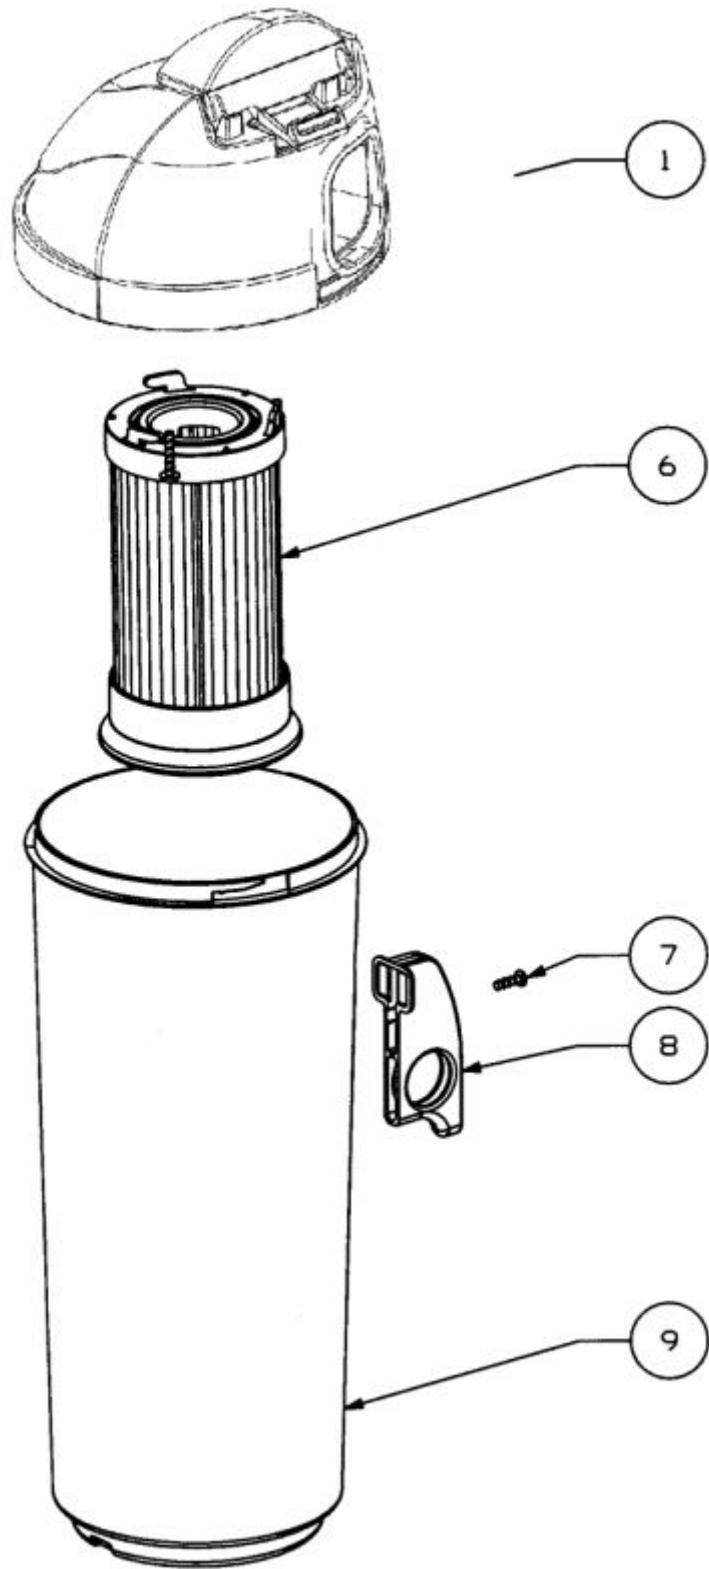

Main Body - 4704A

## Main Body - 4704A

Ref #	Part	Description	Comments	Qty
1	74848-6	UPPER HANDLE ASSEMBLY		
3	74852-119N	TOOL CADDY		
4	74846-1	SCREW - PAN HD PLASCREW		
5	62561-9	BACKBONE ASSEMBLY		
8	63202	WASHER PACKAGE		
9	74836	GASKET - MOTOR INLET		
10	74834-119N	DUCT - AIR		
11	74829-119N	COVER - MOTOR (FRONT)		
13		NOT ON THIS MODEL		
14	74846-1	SCREW - PAN HD PLASCREW		
15	75739-119N	LENS		
16	74835	GASKET - MOTOR DUCT		
17	62568	MOTOR ASSEMBLY - PACKAGED		
18	75094	BUSHING - MOTOR		
19	63346-11	REAR MOTOR COVER ASSEMBLY	Includes pedal switch.	
23	74846-2	SCREW - PAN HD PLASCREW		
24	74855A-119N	WAND - SHORT		
25	74854-119N	HOSE - BLOW MOLDED		
26	74856-313N	ADAPTOR - HOSE		
27	75195-7	LOWER HOSE RETAINER ASSEM		
29	74846-1	SCREW - PAN HD PLASCREW		
30	74838-4	SUPPLY CORD & TERMINAL AS		
31	62293-13	HOSE ASSEMBLY - CARTONED	Includes items 24-26.	

Base and Hood - 4704A

Base and Hood - 4704A

Ref #	Part	Description	Comments	Qty
1	74846-1	SCREW - PAN HD PLASCREW		
2	63342-13	HOOD ASSEMBLY - PACKAGED		
3	60844-5	12" DISTURBULATOR ASSY -		
4	74824	NOZZLE FELT		
5	62072-3	BASE ASSEMBLY - PACKAGED	Includes items 4-9, 11,12, 15-19.	
6	38698	SPRING PACKAGE		
7	74817-355N	CARRIAGE - WHEEL		
8	74818-355N	WHEEL - FRONT		
9	71478	AXLE - FRONT		
10	75092-313N	WINDOW - BELT VIEW		
11	74820-119N	RELEASE - HANDLE		
12	74821	HANDLE RELEASE PLATE		
13	EW312-8T12ZP	SCREW PACKAGE		
14	74825	CLAMP - MOTOR		
15	74822	GUARD - BELT		
16	75096	RETAINER - REAR WHEEL		
17	74816-355N	WHEEL - REAR		
18	75097	BUSHING - AXLE		
19	75095	AXLE - REAR		
20	61120B	BELT PKG ASSY-STYLE U EXT		

Dust Cup - 4704A

---

Dust Cup - 4704A

Ref #	Part	Description	Comments	Qty
1	75188-10	COVER & GRAPHICS ASSEMBLY		
6	62132	DCF18 HEPA FLTR ASSYw/AH		
7	74846-1	SCREW - PAN HD PLASCREW		
8	62560	DUST CUP HANDLE ASSEMBLY	Includes item 7.	
9	74857-8	DUST CUP ASSEMBLY	Includes item 8.	