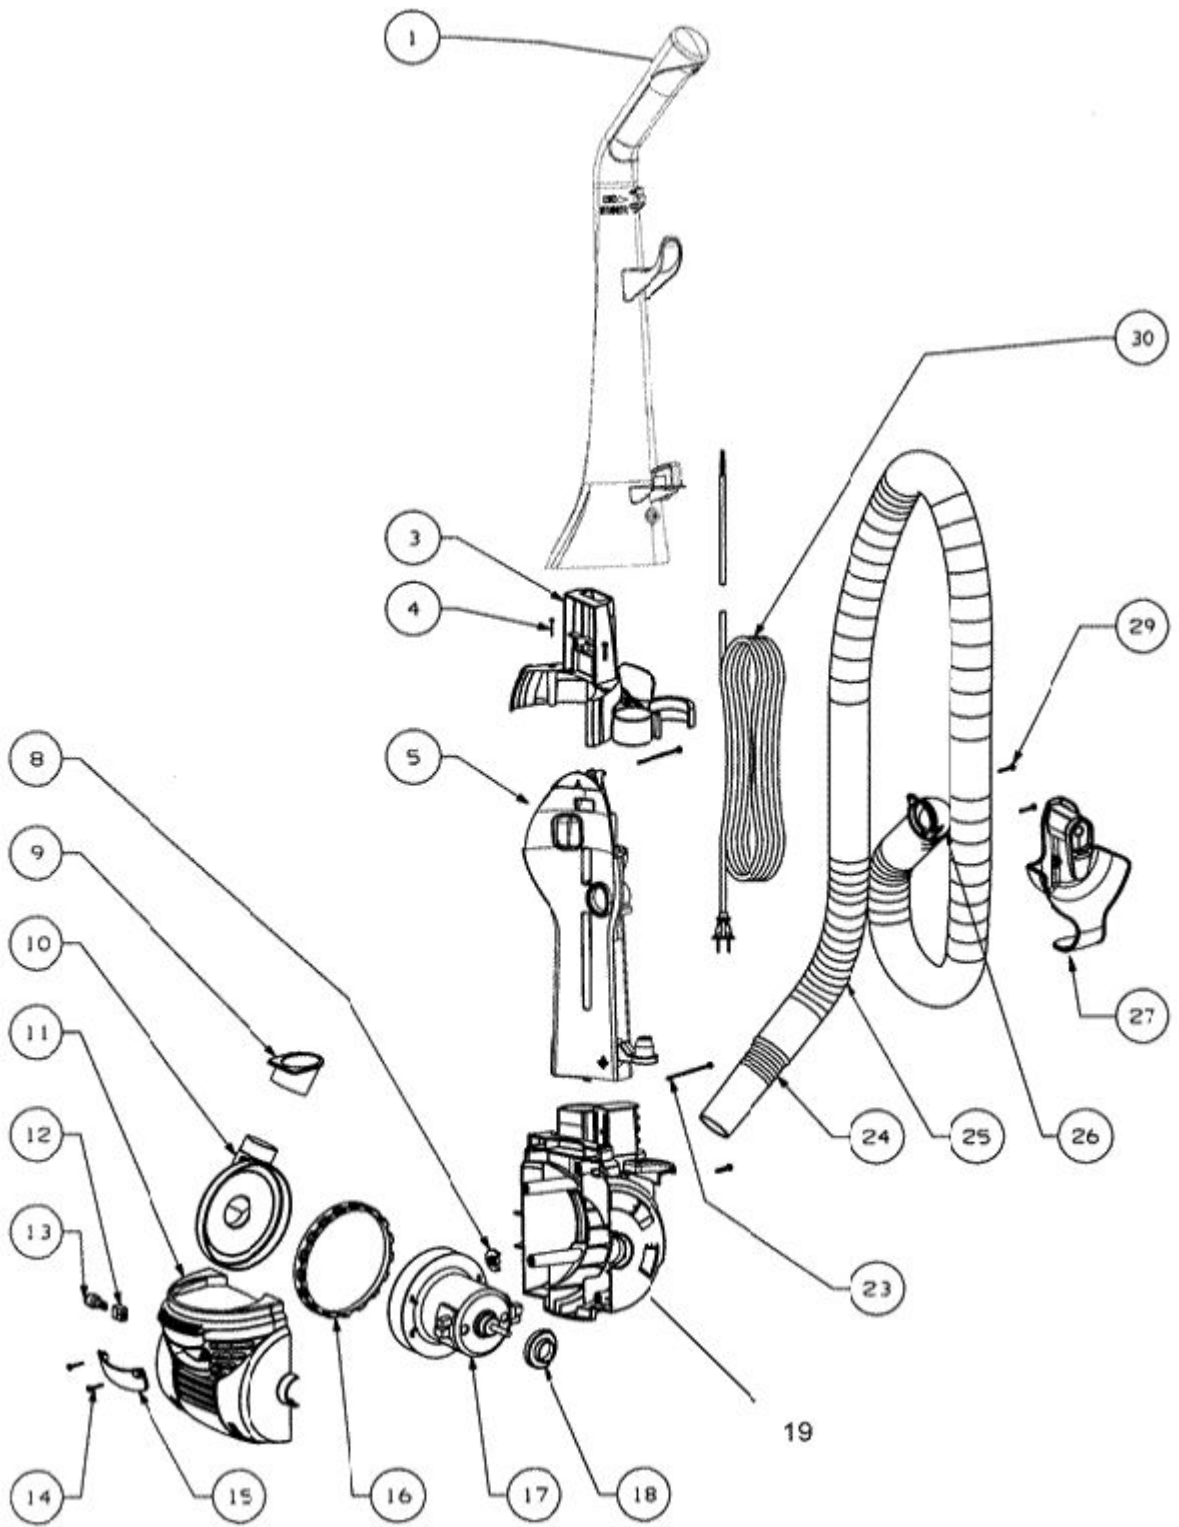

Main Body - 4704A

## Main Body - 4704A

Ref #	Part	Description	Comments	Qty
1	74848-6	UPPER HANDLE ASSEMBLY		
3	74852-119N	TOOL CADDY		
4	74846-1	SCREW - PAN HD PLASCREW		
5	62561-9	BACKBONE ASSEMBLY		
8	63202	WASHER PACKAGE		
9	74836	GASKET - MOTOR INLET		
10	74834-119N	DUCT - AIR		
11	74829-119N	COVER - MOTOR (FRONT)		
13		NOT ON THIS MODEL		
14	74846-1	SCREW - PAN HD PLASCREW		
15	75739-119N	LENS		
16	74835	GASKET - MOTOR DUCT		
17	62568	MOTOR ASSEMBLY - PACKAGED		
18	75094	BUSHING - MOTOR		
19	63346-11	REAR MOTOR COVER ASSEMBLY	Includes pedal switch.	
23	74846-2	SCREW - PAN HD PLASCREW		
24	74855A-119N	WAND - SHORT		
25	74854-119N	HOSE - BLOW MOLDED		
26	74856-313N	ADAPTOR - HOSE		
27	75195-7	LOWER HOSE RETAINER ASSEM		
29	74846-1	SCREW - PAN HD PLASCREW		
30	74838-4	SUPPLY CORD & TERMINAL AS		
31	62293-13	HOSE ASSEMBLY - CARTONED	Includes items 24-26.	

Base and Hood - 4704A

Base and Hood - 4704A

Ref #	Part	Description	Comments	Qty
1	74846-1	SCREW - PAN HD PLASCREW		
2	63342-13	HOOD ASSEMBLY - PACKAGED		
3	60844-5	12" DISTURBULATOR ASSY -		
4	74824	NOZZLE FELT		
5	62072-3	BASE ASSEMBLY - PACKAGED	Includes items 4-9, 11,12, 15-19.	
6	38698	SPRING PACKAGE		
7	74817-355N	CARRIAGE - WHEEL		
8	74818-355N	WHEEL - FRONT		
9	71478	AXLE - FRONT		
10	75092-313N	WINDOW - BELT VIEW		
11	74820-119N	RELEASE - HANDLE		
12	74821	HANDLE RELEASE PLATE		
13	EW312-8T12ZP	SCREW PACKAGE		
14	74825	CLAMP - MOTOR		
15	74822	GUARD - BELT		
16	75096	RETAINER - REAR WHEEL		
17	74816-355N	WHEEL - REAR		
18	75097	BUSHING - AXLE		
19	75095	AXLE - REAR		
20	61120B	BELT PKG ASSY-STYLE U EXT		

Dust Cup - 4704A

---

Dust Cup - 4704A

Ref #	Part	Description	Comments	Qty
1	75188-10	COVER & GRAPHICS ASSEMBLY		
6	62132	DCF18 HEPA FLTR ASSYw/AH		
7	74846-1	SCREW - PAN HD PLASCREW		
8	62560	DUST CUP HANDLE ASSEMBLY	Includes item 7.	
9	74857-8	DUST CUP ASSEMBLY	Includes item 8.	