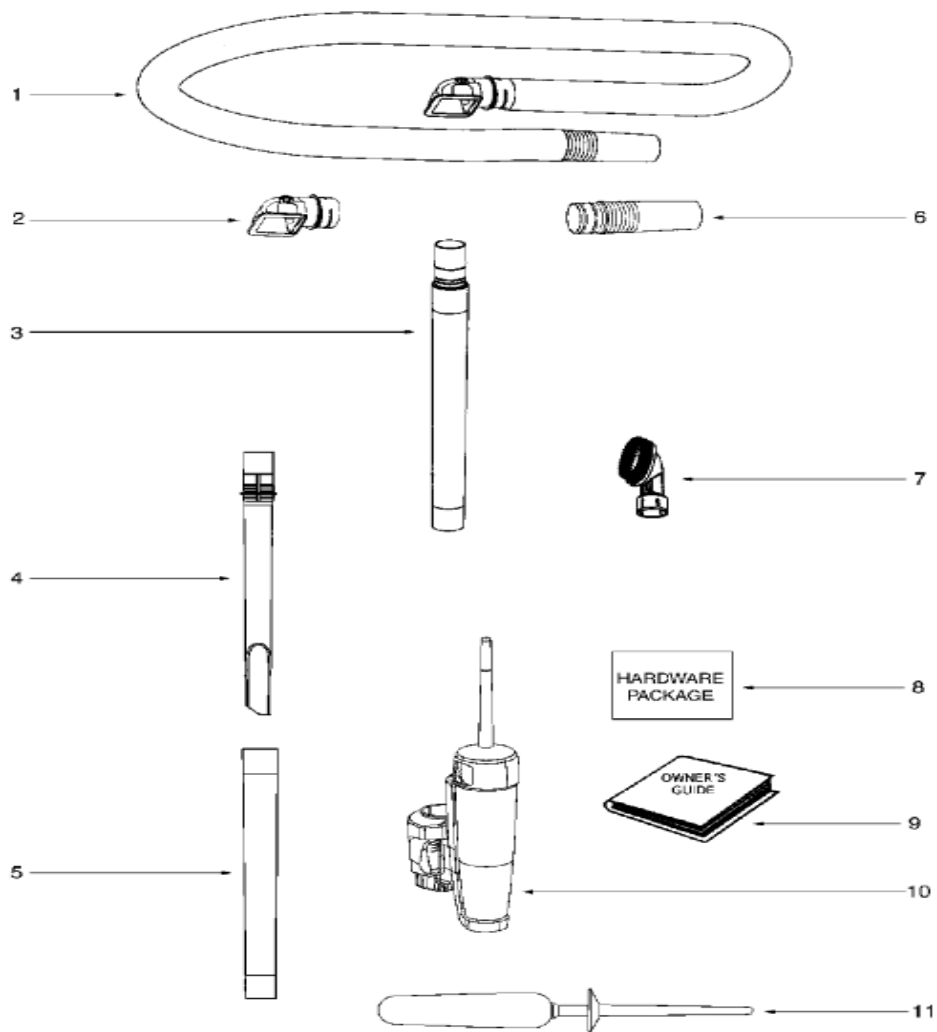

Main Body - 4710AV

Base and Hood - 4710AV

Base and Hood - 4710AV

Ref #	Part	Description	Comments	Qty
1	74846-1	Screw - Pan PH Plascrew		
2	63612-5	HOOD ASSEMBLY - PACKAGED		
3	63273	12" DISTURBULATOR ASSY -		
4	74824	NOZZLE FELT		
5	62072-8	BASE ASSEMBLY - PACKAGED	Includes items 4-9, 11,12, 15-19.	
6	38698	HEIGHT ADJUSTMENT SPRING		
7	74817-355N	CARRIAGE WHEEL		
8	74818-355N	WHEEL - FRONT		
9	71478-2	AXLE (NLA)		
10	75092-313N	WINDOW - BELT VIEW		
11	74820-355N	CUP RELEASE LATCH		
12	74821	HANDLE RELEASE PLATE		
13	EW312-8T12ZP	SCREW PACKAGE		
14	74825	CLAMP - MOTOR		
15	74822	GUARD - BELT		
16	75096	RETAINER - REAR WHEEL		
17	74816-119N	WHEEL - REAR		
18	75097A	BUSHING-AXLE		
19	75095	AXLE - REAR		
20	61120B	BELT PKG ASSY-STYLE U EXT		
	72472-119N	KNOB - HEIGHT ADJUSTMENT		

Ref #	Part	Description	Comments	Qty
1	62293-20	Hose Assembly		
2	74856-313N	ADAPTER HOSE		
3	77505-22	NESTING WAND ASSEMBLY		
4	77506-355N	WAND-CREVICE		
5	77507-119N	WAND - OUTER		
6	81169-119N	WAND - LONG		
7	78217-1	COMBINATION BRUSH - BRISTLED		
8	75193	HARDWARE PACKAGE		
9	81492A	OWNERS GUIDE		
10	75628A-13	ELECTROSTATIC DUSTER ASSY		
11	77560-7	ELECTROSTATIC DSTR HANDLE		
	80002-2	PET TURBO NOZZLE ASSEMBLY		