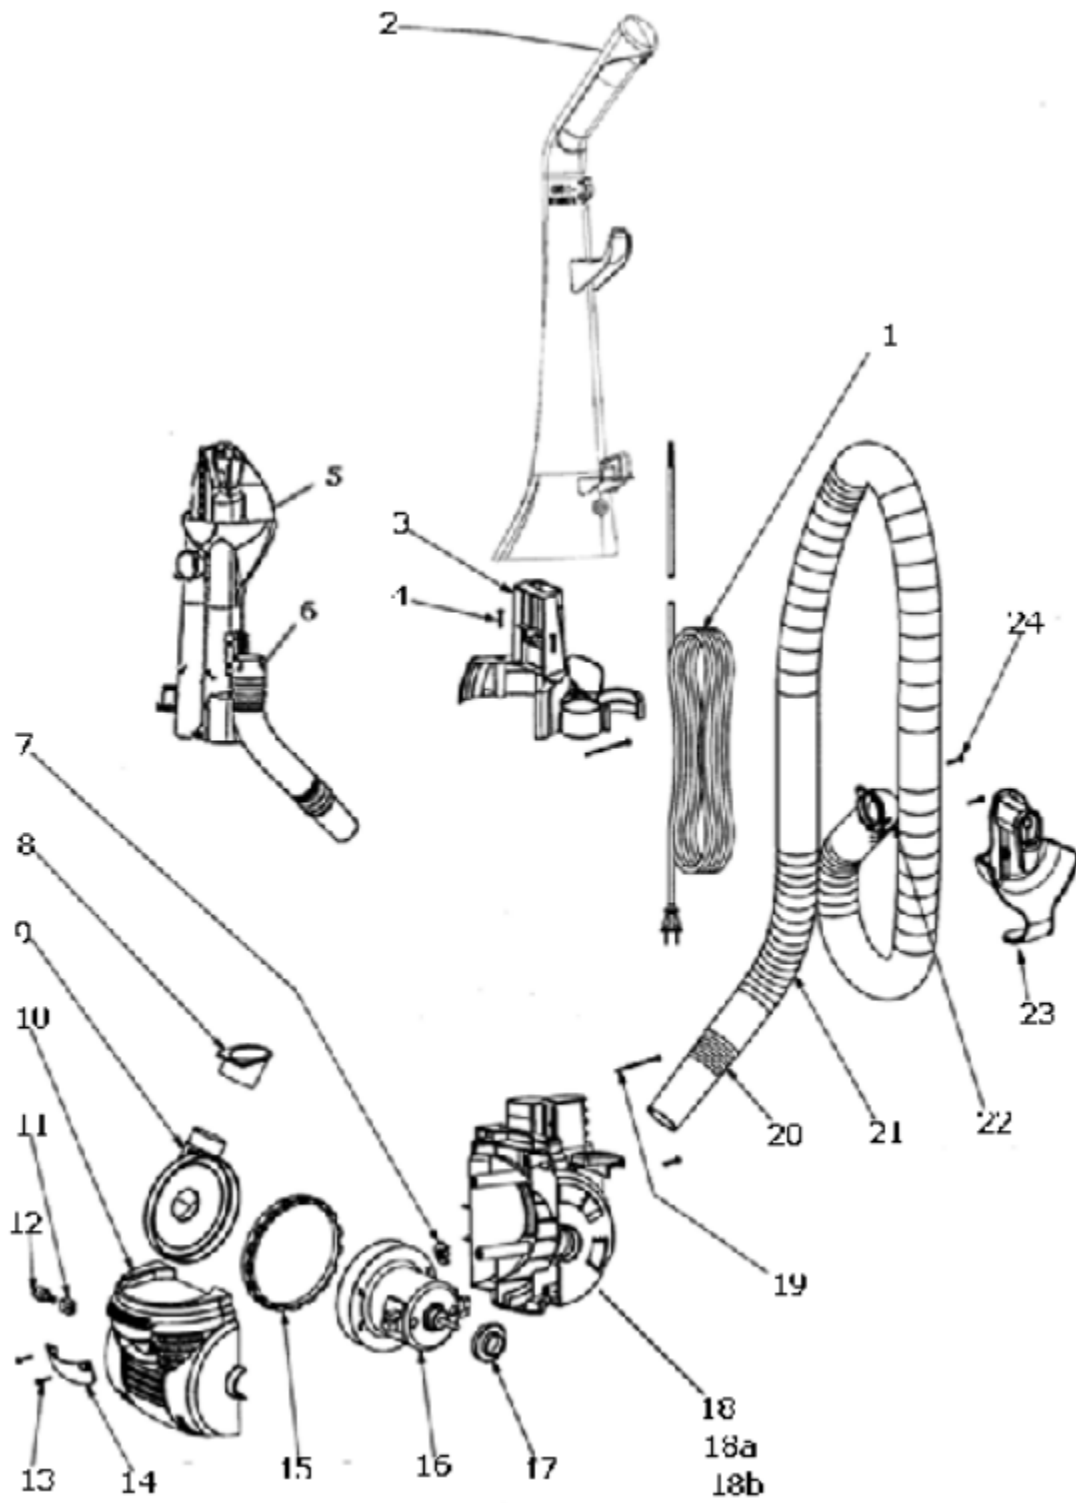

Main Body - 4710AV

## Main Body - 4710AV

Ref #	Part	Description	Comments	Qty
1	83947-3			
2	74848-6	Upper Handle Assembly		
3	74852-119N	TOOL CADDY		
4	74846-1	Screw - Pan PH Plascrew		
5	81164A-1	BACKBONE & BASE HOSE ASSY		
6	81165-119N	ADAPTER - DUSTER HOUSING		
7	63202	WASHER PACKAGE		
8	74836	GASKET - MOTOR INLET		
9	74834-119N	DUCT - AIR		
10	74829-549N	COVER - MOTOR (FRONT)		
11	74832	HEADLAMP SOCKET ASSEMBLY		
12	57940-3	HEADLIGHT		
13	74846-1	Screw - Pan PH Plascrew		
14	74830-313N	LENS		
15	74835	GASKET - MOTOR DUCT	Includes pedal switch.	
16	62568-1	MOTOR ASSEMBLY - PACKAGED		
17	75094	BUSHING - MOTOR		
18	62562-4	REAR MOTOR COVER ASSEMBLY		
18a	74843-1	SWITCH (ROCKTEK)		
18b	74844-359N	Pedal - Switch (NLA)		
19	74846-2	Screw - Pan PH Plascrew		
20	81169-119N	WAND - LONG		
21	62293-20	Hose Assembly		
22	74856-313N	ADAPTER HOSE		
23	75195-8	LOWER HOSE RETAINER ASSEM		
24	74846-1	Screw - Pan PH Plascrew		
	75093	GASKET - DUSTCUP		

Base and Hood - 4710AV

Base and Hood - 4710AV

Ref #	Part	Description	Comments	Qty
1	74846-1	Screw - Pan PH Plascrew		
2	63612-5	HOOD ASSEMBLY - PACKAGED		
3	63273	12" DISTURBULATOR ASSY -		
4	74824	NOZZLE FELT		
5	62072-8	BASE ASSEMBLY - PACKAGED	Includes items 4-9, 11,12, 15-19.	
6	38698	HEIGHT ADJUSTMENT SPRING		
7	74817-355N	CARRIAGE WHEEL		
8	74818-355N	WHEEL - FRONT		
9	71478-2	AXLE (NLA)		
10	75092-313N	WINDOW - BELT VIEW		
11	74820-355N	CUP RELEASE LATCH		
12	74821	HANDLE RELEASE PLATE		
13	EW312-8T12ZP	SCREW PACKAGE		
14	74825	CLAMP - MOTOR		
15	74822	GUARD - BELT		
16	75096	RETAINER - REAR WHEEL		
17	74816-119N	WHEEL - REAR		
18	75097A	BUSHING-AXLE		
19	75095	AXLE - REAR		
20	61120B	BELT PKG ASSY-STYLE U EXT		
	72472-119N	KNOB - HEIGHT ADJUSTMENT		

Dust Cup - 4710AV

---

Dust Cup - 4710AV

Ref #	Part	Description	Comments	Qty
1	75188-32	COVER&GRAPHIC ASSY(4710)		
2				
3	28608B-1	PLEATED FILTER ASSEMBLY		
4	80071-19	DUST CUP, DUMP & GRAPHICS		

Accessories - 4710AV