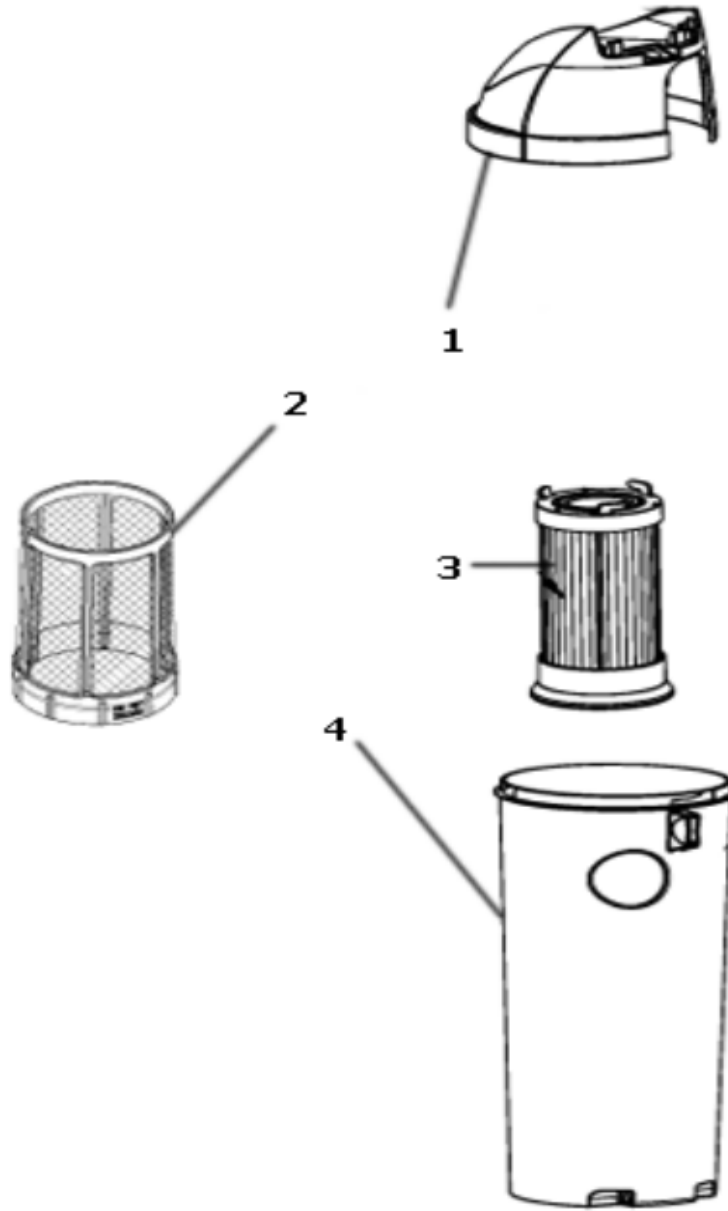

Main Body - 4710AV

## Main Body - 4710AV

Ref #	Part	Description	Comments	Qty
1	83947-3			
2	74848-6	Upper Handle Assembly		
3	74852-119N	TOOL CADDY		
4	74846-1	Screw - Pan PH Plascrew		
5	81164A-1	BACKBONE & BASE HOSE ASSY		
6	81165-119N	ADAPTER - DUSTER HOUSING		
7	63202	WASHER PACKAGE		
8	74836	GASKET - MOTOR INLET		
9	74834-119N	DUCT - AIR		
10	74829-549N	COVER - MOTOR (FRONT)		
11	74832	HEADLAMP SOCKET ASSEMBLY		
12	57940-3	HEADLIGHT		
13	74846-1	Screw - Pan PH Plascrew		
14	74830-313N	LENS		
15	74835	GASKET - MOTOR DUCT	Includes pedal switch.	
16	62568-1	MOTOR ASSEMBLY - PACKAGED		
17	75094	BUSHING - MOTOR		
18	62562-4	REAR MOTOR COVER ASSEMBLY		
18a	74843-1	SWITCH (ROCKTEK)		
18b	74844-359N	Pedal - Switch (NLA)		
19	74846-2	Screw - Pan PH Plascrew		
20	81169-119N	WAND - LONG		
21	62293-20	Hose Assembly		
22	74856-313N	ADAPTER HOSE		
23	75195-8	LOWER HOSE RETAINER ASSEM		
24	74846-1	Screw - Pan PH Plascrew		
	75093	GASKET - DUSTCUP		

Base and Hood - 4710AV

Base and Hood - 4710AV

Ref #	Part	Description	Comments	Qty
1	74846-1	Screw - Pan PH Plascrew		
2	63612-5	HOOD ASSEMBLY - PACKAGED		
3	63273	12" DISTURBULATOR ASSY -		
4	74824	NOZZLE FELT		
5	62072-8	BASE ASSEMBLY - PACKAGED	Includes items 4-9, 11,12, 15-19.	
6	38698	HEIGHT ADJUSTMENT SPRING		
7	74817-355N	CARRIAGE WHEEL		
8	74818-355N	WHEEL - FRONT		
9	71478-2	AXLE (NLA)		
10	75092-313N	WINDOW - BELT VIEW		
11	74820-355N	CUP RELEASE LATCH		
12	74821	HANDLE RELEASE PLATE		
13	EW312-8T12ZP	SCREW PACKAGE		
14	74825	CLAMP - MOTOR		
15	74822	GUARD - BELT		
16	75096	RETAINER - REAR WHEEL		
17	74816-119N	WHEEL - REAR		
18	75097A	BUSHING-AXLE		
19	75095	AXLE - REAR		
20	61120B	BELT PKG ASSY-STYLE U EXT		
	72472-119N	KNOB - HEIGHT ADJUSTMENT		

Dust Cup - 4710AV

---

Dust Cup - 4710AV

Ref #	Part	Description	Comments	Qty
1	75188-32	COVER&GRAPHIC ASSY(4710)		
2				
3	28608B-1	PLEATED FILTER ASSEMBLY		
4	80071-19	DUST CUP, DUMP & GRAPHICS		

Accessories - 4710AV