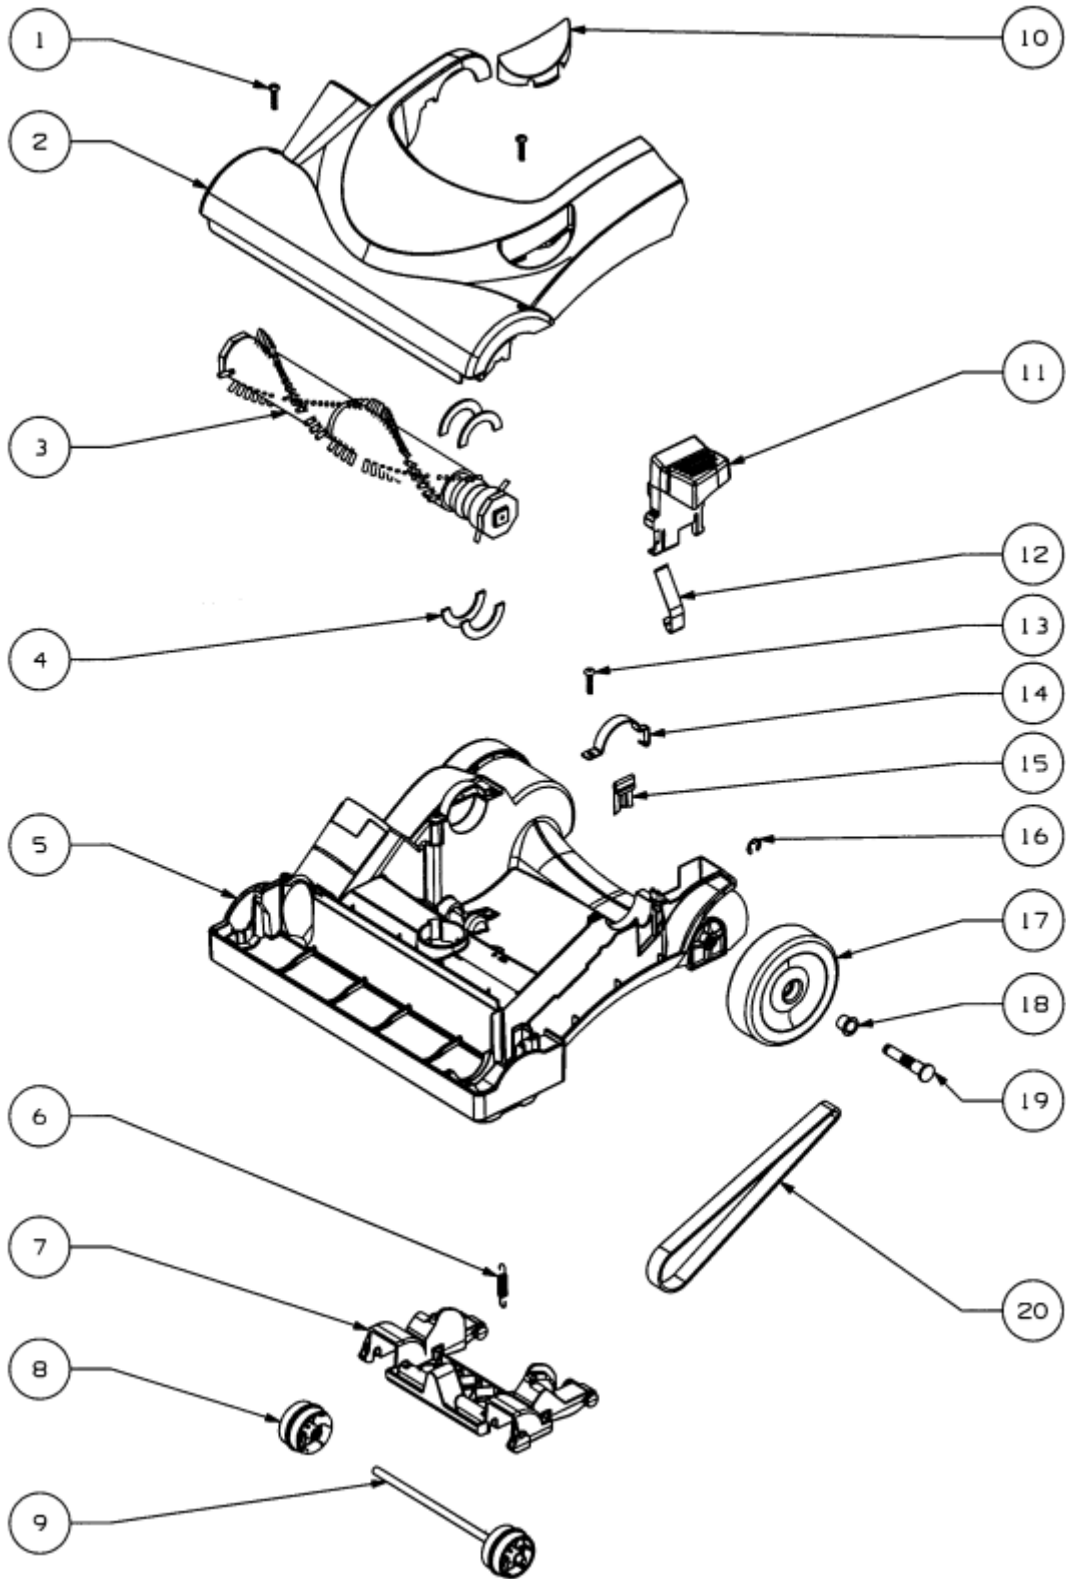

Main Body - 4710AV

## Main Body - 4710AV

Ref #	Part	Description	Comments	Qty
1	83947-3			
2	74848-6	Upper Handle Assembly		
3	74852-119N	TOOL CADDY		
4	74846-1	Screw - Pan PH Plascrew		
5	81164A-1	BACKBONE & BASE HOSE ASSY		
6	81165-119N	ADAPTER - DUSTER HOUSING		
7	63202	WASHER PACKAGE		
8	74836	GASKET - MOTOR INLET		
9	74834-119N	DUCT - AIR		
10	74829-549N	COVER - MOTOR (FRONT)		
11	74832	HEADLAMP SOCKET ASSEMBLY		
12	57940-3	HEADLIGHT		
13	74846-1	Screw - Pan PH Plascrew		
14	74830-313N	LENS		
15	74835	GASKET - MOTOR DUCT	Includes pedal switch.	
16	62568-1	MOTOR ASSEMBLY - PACKAGED		
17	75094	BUSHING - MOTOR		
18	62562-4	REAR MOTOR COVER ASSEMBLY		
18a	74843-1	SWITCH (ROCKTEK)		
18b	74844-359N	Pedal - Switch (NLA)		
19	74846-2	Screw - Pan PH Plascrew		
20	81169-119N	WAND - LONG		
21	62293-20	Hose Assembly		
22	74856-313N	ADAPTER HOSE		
23	75195-8	LOWER HOSE RETAINER ASSEM		
24	74846-1	Screw - Pan PH Plascrew		
	75093	GASKET - DUSTCUP		

Base and Hood - 4710AV

Base and Hood - 4710AV

Ref #	Part	Description	Comments	Qty
1	74846-1	Screw - Pan PH Plascrew		
2	63612-5	HOOD ASSEMBLY - PACKAGED		
3	63273	12" DISTURBULATOR ASSY -		
4	74824	NOZZLE FELT		
5	62072-8	BASE ASSEMBLY - PACKAGED	Includes items 4-9, 11,12, 15-19.	
6	38698	HEIGHT ADJUSTMENT SPRING		
7	74817-355N	CARRIAGE WHEEL		
8	74818-355N	WHEEL - FRONT		
9	71478-2	AXLE (NLA)		
10	75092-313N	WINDOW - BELT VIEW		
11	74820-355N	CUP RELEASE LATCH		
12	74821	HANDLE RELEASE PLATE		
13	EW312-8T12ZP	SCREW PACKAGE		
14	74825	CLAMP - MOTOR		
15	74822	GUARD - BELT		
16	75096	RETAINER - REAR WHEEL		
17	74816-119N	WHEEL - REAR		
18	75097A	BUSHING-AXLE		
19	75095	AXLE - REAR		
20	61120B	BELT PKG ASSY-STYLE U EXT		
	72472-119N	KNOB - HEIGHT ADJUSTMENT		