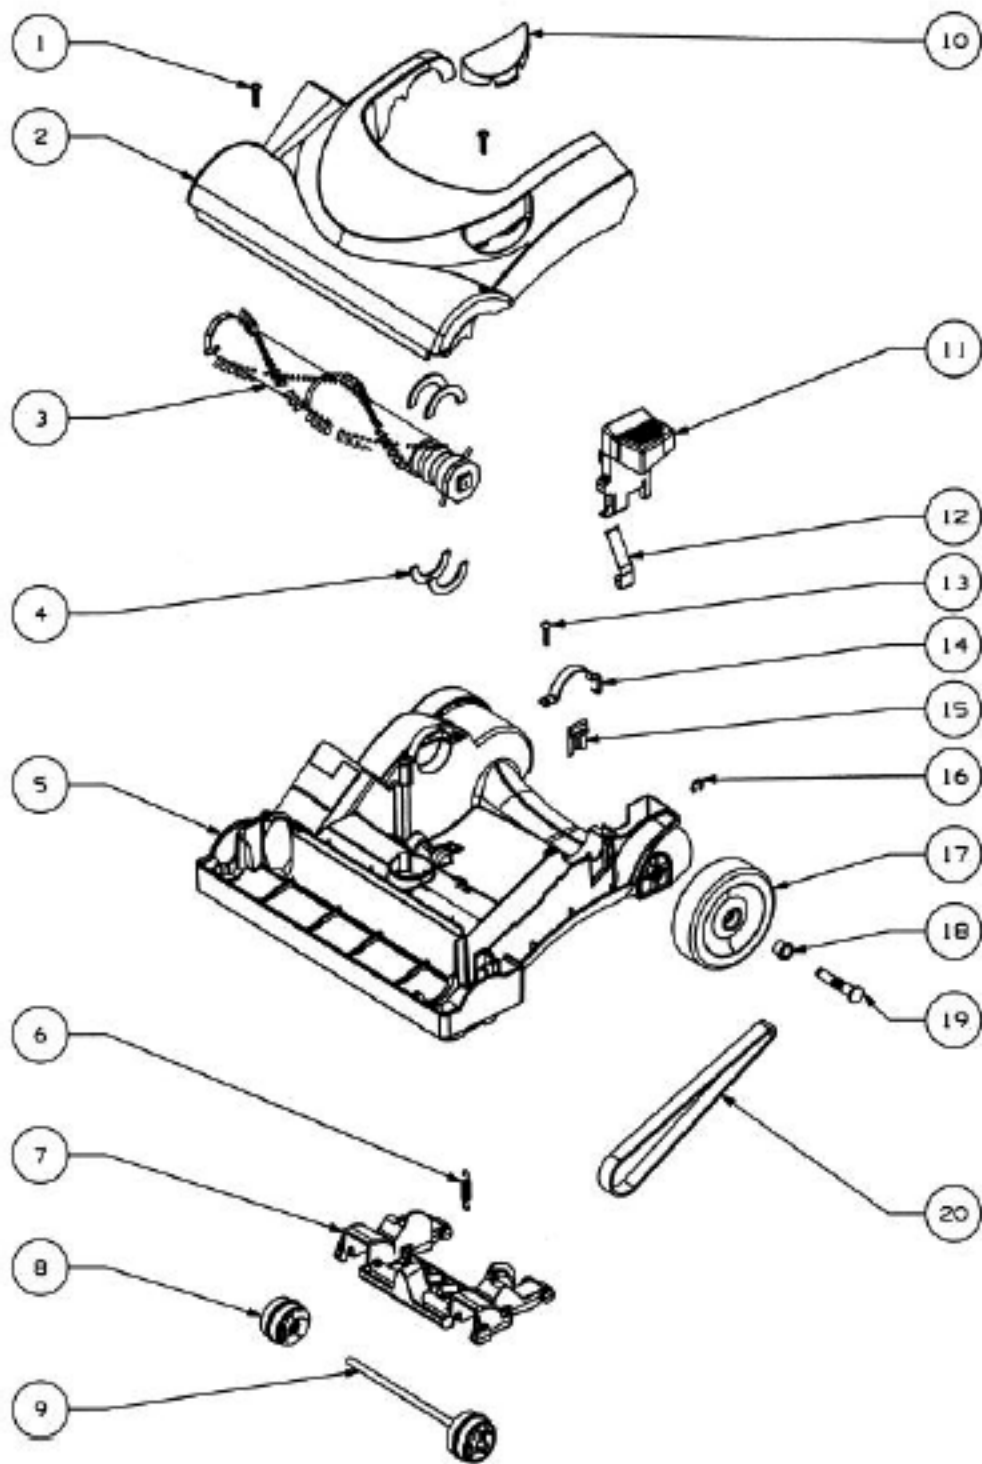

Main Body - 4712AZ

Ref #	Part	Description	Comments	Qty
1	75956-3	UPPER HANDLE ASSEMBLY		
3	75958-119N	TOOL CADDY		
4	74846-1	SCREW - PAN HD PLASCREW		
5	62561-9	BACKBONE ASSEMBLY		
8	63202	WASHER PACKAGE		
9	74836	GASKET - MOTOR INLET		
10	74834-119N	DUCT - AIR		
11	74829-119N	COVER - MOTOR (FRONT)		
13	57940-3	LAMP - HEADLIGHT		
14	74846-1	SCREW - PAN HD PLASCREW		
15	74830-313N	LENS		
16	74835	GASKET - MOTOR DUCT		
17	62568	MOTOR ASSEMBLY - PACKAGED		
18	75094	BUSHING - MOTOR		
19	62562-3	REAR MOTOR COVER ASSEMBLY	Includes pedal switch.	
23	74846-2	SCREW - PAN HD PLASCREW		
24	74855A-119N	WAND - SHORT		
25	74854-119N	HOSE - BLOW MOLDED		
26	74856-313N	ADAPTOR - HOSE		
27	62563-1	RETAINER & CORD RELEASE A		
29	74846-1	SCREW - PAN HD PLASCREW		
30	74838-2	SUPPLY CORD & TERMINALS		
31	62293-13	HOSE ASSEMBLY - CARTONED	Includes items 24-26.	
32	76087	FILTER - PRE-MOTOR		

Base and Hood - 4712AZ

Ref #	Part	Description	Comments	Qty
1	74846-1	SCREW - PAN HD PLASCREW		
2	63612-1	HOOD ASSEMBLY - PACKAGED		
3	62228-3	BRUSHROLL ASSEMBLY - CART		
4	74824	NOZZLE FELT		
5	62072-6	BASE ASSEMBLY - PACKAGED	Includes items 4-9, 11,12, 15-19.	
6	38698	SPRING PACKAGE		
7	74817-119N	CARRIAGE - WHEEL		
8	74818-119N	WHEEL - FRONT		
9	71478-2	AXLE - FRONT		
10	75092-313N	WINDOW - BELT VIEW		
11	74820-119N	RELEASE - HANDLE		
12	74821	HANDLE RELEASE PLATE		
13	EW312-8T12ZP	SCREW PACKAGE		
14	74825	CLAMP - MOTOR		
15	74822	GUARD - BELT		
16	75096	RETAINER - REAR WHEEL		
17	74816A-119N	WHEEL - REAR		
18	75097A	BUSHING - AXLE		
19	75095	AXLE - REAR		
20	61120B	BELT PKG ASSY-STYLE U EXT		

QUICK
START
GUIDE

Hardware
PACK

4

5

Accessories - 4712AZ

Ref #	Part	Description	Comments	Qty
1	71973-119N	WAND - OUTER		
2	71956A-119N	WAND-CREVICE		
3	60990-3	COMBINATION BRSH BRSTLD-C		
4	77418			
5	75193	PACKAGE - HARDWARE		
6	71492A	NESTING WAND ASSEMBLY	Includes Items 1 and 2.	
	75391-3	TURBO NOZZLE ASSEMBLY	Not Pictured	