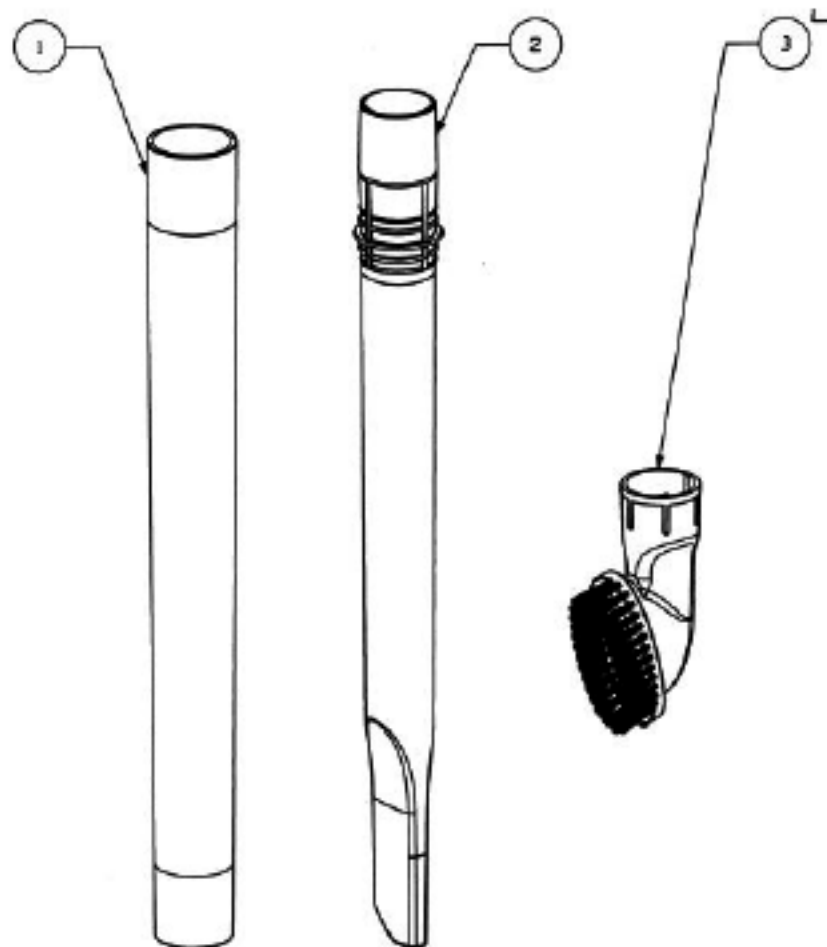

Main Body - 4712AZ

Ref #	Part	Description	Comments	Qty
1	75956-3	UPPER HANDLE ASSEMBLY		
3	75958-119N	TOOL CADDY		
4	74846-1	SCREW - PAN HD PLASCREW		
5	62561-9	BACKBONE ASSEMBLY		
8	63202	WASHER PACKAGE		
9	74836	GASKET - MOTOR INLET		
10	74834-119N	DUCT - AIR		
11	74829-119N	COVER - MOTOR (FRONT)		
13	57940-3	LAMP - HEADLIGHT		
14	74846-1	SCREW - PAN HD PLASCREW		
15	74830-313N	LENS		
16	74835	GASKET - MOTOR DUCT		
17	62568	MOTOR ASSEMBLY - PACKAGED		
18	75094	BUSHING - MOTOR		
19	62562-3	REAR MOTOR COVER ASSEMBLY	Includes pedal switch.	
23	74846-2	SCREW - PAN HD PLASCREW		
24	74855A-119N	WAND - SHORT		
25	74854-119N	HOSE - BLOW MOLDED		
26	74856-313N	ADAPTOR - HOSE		
27	62563-1	RETAINER & CORD RELEASE A		
29	74846-1	SCREW - PAN HD PLASCREW		
30	74838-2	SUPPLY CORD & TERMINALS		
31	62293-13	HOSE ASSEMBLY - CARTONED	Includes items 24-26.	
32	76087	FILTER - PRE-MOTOR		

Base and Hood - 4712AZ

Ref #	Part	Description	Comments	Qty
1	74846-1	SCREW - PAN HD PLASCREW		
2	63612-1	HOOD ASSEMBLY - PACKAGED		
3	62228-3	BRUSHROLL ASSEMBLY - CART		
4	74824	NOZZLE FELT		
5	62072-6	BASE ASSEMBLY - PACKAGED	Includes items 4-9, 11,12, 15-19.	
6	38698	SPRING PACKAGE		
7	74817-119N	CARRIAGE - WHEEL		
8	74818-119N	WHEEL - FRONT		
9	71478-2	AXLE - FRONT		
10	75092-313N	WINDOW - BELT VIEW		
11	74820-119N	RELEASE - HANDLE		
12	74821	HANDLE RELEASE PLATE		
13	EW312-8T12ZP	SCREW PACKAGE		
14	74825	CLAMP - MOTOR		
15	74822	GUARD - BELT		
16	75096	RETAINER - REAR WHEEL		
17	74816A-119N	WHEEL - REAR		
18	75097A	BUSHING - AXLE		
19	75095	AXLE - REAR		
20	61120B	BELT PKG ASSY-STYLE U EXT		

Dust Cup - 4712AZ

Ref #	Part	Description	Comments	Qty
1	75188-7	COVER & GRAPHICS ASSEMBLY		
2	74857-5	DUST CUP ASSEMBLY		
3	74846-1	SCREW - PAN HD PLASCREW	Not pictured.	
4	62560	DUST CUP HANDLE ASSEMBLY	Not pictured.	
5	62381	FILTER PACKAGE	Not pictured.	