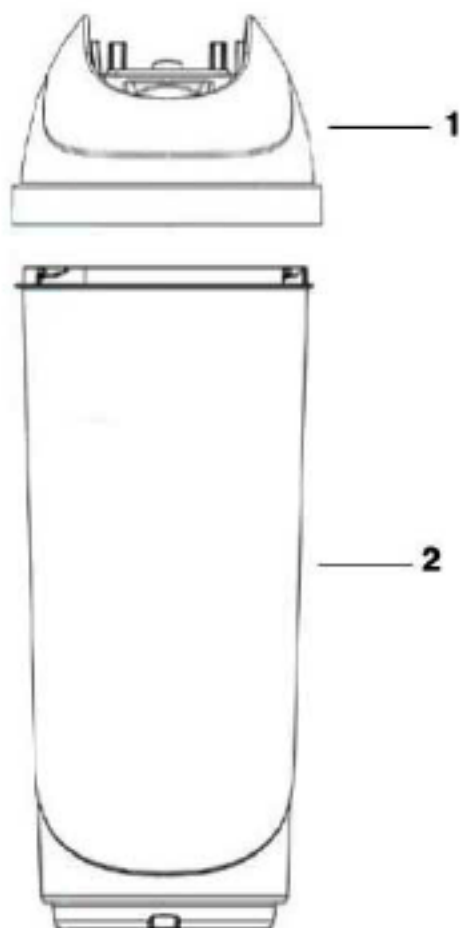

Main Body - 4712AZ

Ref #	Part	Description	Comments	Qty
1	75956-3	UPPER HANDLE ASSEMBLY		
3	75958-119N	TOOL CADDY		
4	74846-1	SCREW - PAN HD PLASCREW		
5	62561-9	BACKBONE ASSEMBLY		
8	63202	WASHER PACKAGE		
9	74836	GASKET - MOTOR INLET		
10	74834-119N	DUCT - AIR		
11	74829-119N	COVER - MOTOR (FRONT)		
13	57940-3	LAMP - HEADLIGHT		
14	74846-1	SCREW - PAN HD PLASCREW		
15	74830-313N	LENS		
16	74835	GASKET - MOTOR DUCT		
17	62568	MOTOR ASSEMBLY - PACKAGED		
18	75094	BUSHING - MOTOR		
19	62562-3	REAR MOTOR COVER ASSEMBLY	Includes pedal switch.	
23	74846-2	SCREW - PAN HD PLASCREW		
24	74855A-119N	WAND - SHORT		
25	74854-119N	HOSE - BLOW MOLDED		
26	74856-313N	ADAPTOR - HOSE		
27	62563-1	RETAINER & CORD RELEASE A		
29	74846-1	SCREW - PAN HD PLASCREW		
30	74838-2	SUPPLY CORD & TERMINALS		
31	62293-13	HOSE ASSEMBLY - CARTONED	Includes items 24-26.	
32	76087	FILTER - PRE-MOTOR		

Base and Hood - 4712AZ

Ref #	Part	Description	Comments	Qty
1	74846-1	SCREW - PAN HD PLASCREW		
2	63612-1	HOOD ASSEMBLY - PACKAGED		
3	62228-3	BRUSHROLL ASSEMBLY - CART		
4	74824	NOZZLE FELT		
5	62072-6	BASE ASSEMBLY - PACKAGED	Includes items 4-9, 11,12, 15-19.	
6	38698	SPRING PACKAGE		
7	74817-119N	CARRIAGE - WHEEL		
8	74818-119N	WHEEL - FRONT		
9	71478-2	AXLE - FRONT		
10	75092-313N	WINDOW - BELT VIEW		
11	74820-119N	RELEASE - HANDLE		
12	74821	HANDLE RELEASE PLATE		
13	EW312-8T12ZP	SCREW PACKAGE		
14	74825	CLAMP - MOTOR		
15	74822	GUARD - BELT		
16	75096	RETAINER - REAR WHEEL		
17	74816A-119N	WHEEL - REAR		
18	75097A	BUSHING - AXLE		
19	75095	AXLE - REAR		
20	61120B	BELT PKG ASSY-STYLE U EXT		