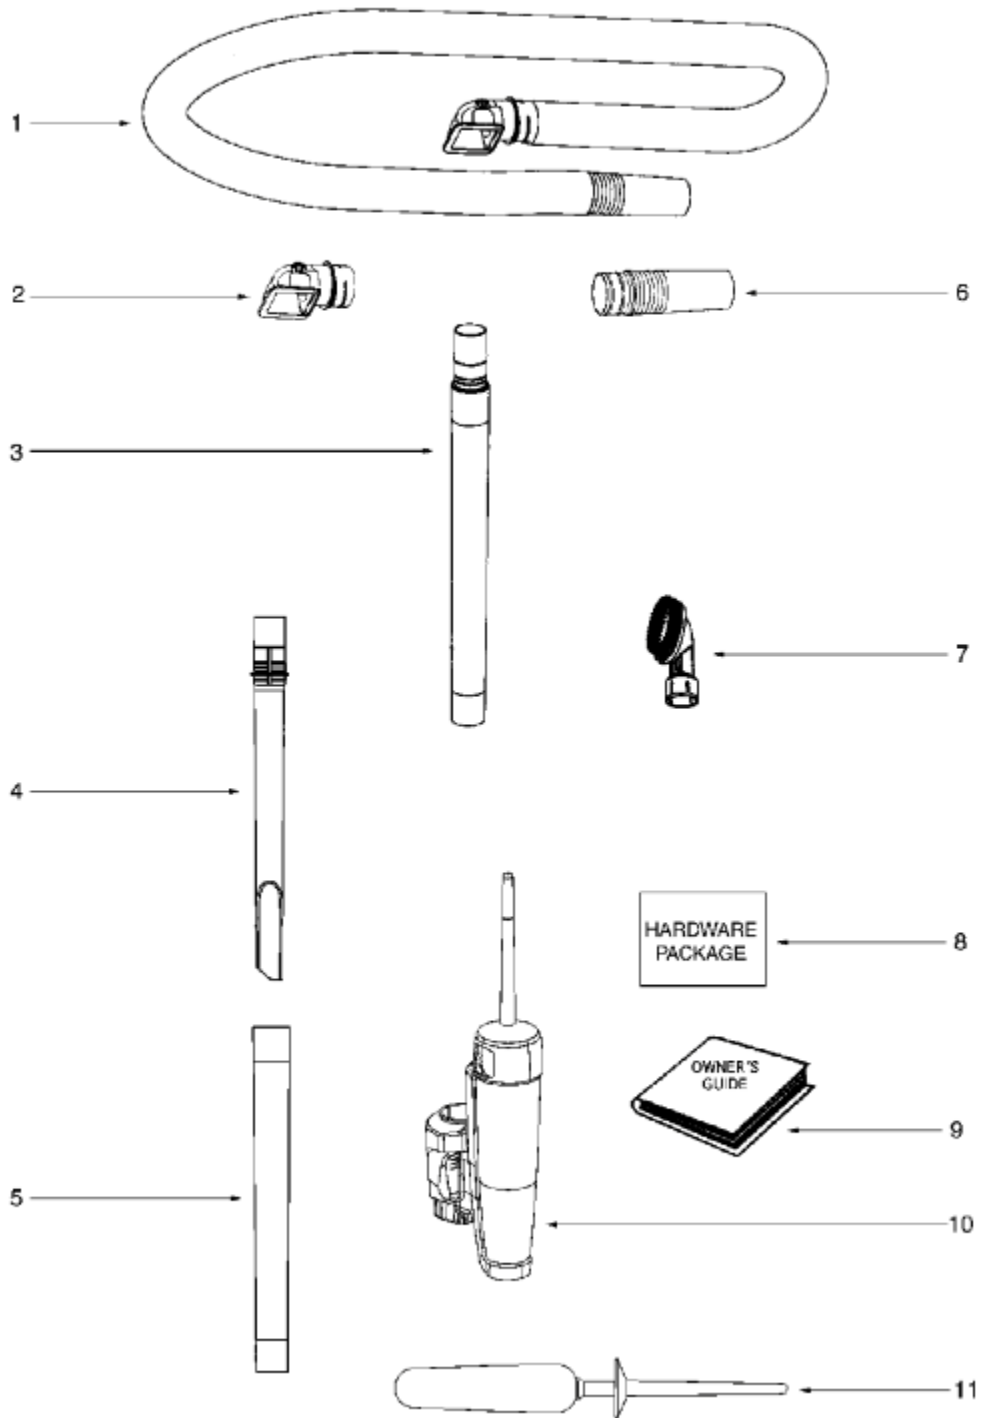

Accessories - 4716AVZ

Accessories - 4716AVZ

Ref #	Part	Description	Comments	Qty
1	E-62293-17	HOSE ASSEMBLY - CARTONED		
2	E-74856-313N	ADAPTOR - HOSE		
3	E-77505-19	NESTING WAND ASSEMBLY		
4	E-77506-366N	WAND - CREVICE		
5	E-77507-366N	WAND - OUTER		
6	E-81169-355N	WAND - LONG		
7	E-80014-1	BRUSH - OVERMOLDED W/BRIS		
8	E-75193	PACKAGE - HARDWARE		
9	E-81492	OWNERS GUIDE		
10	E-75628A-9	ELECTROSTATIC DUSTER ASSY		
11	E-77560-3	ELECTROSTATIC DSTR HANDLE		
	E-80002-2	PET TURBO NOZZLE ASSEMBLY