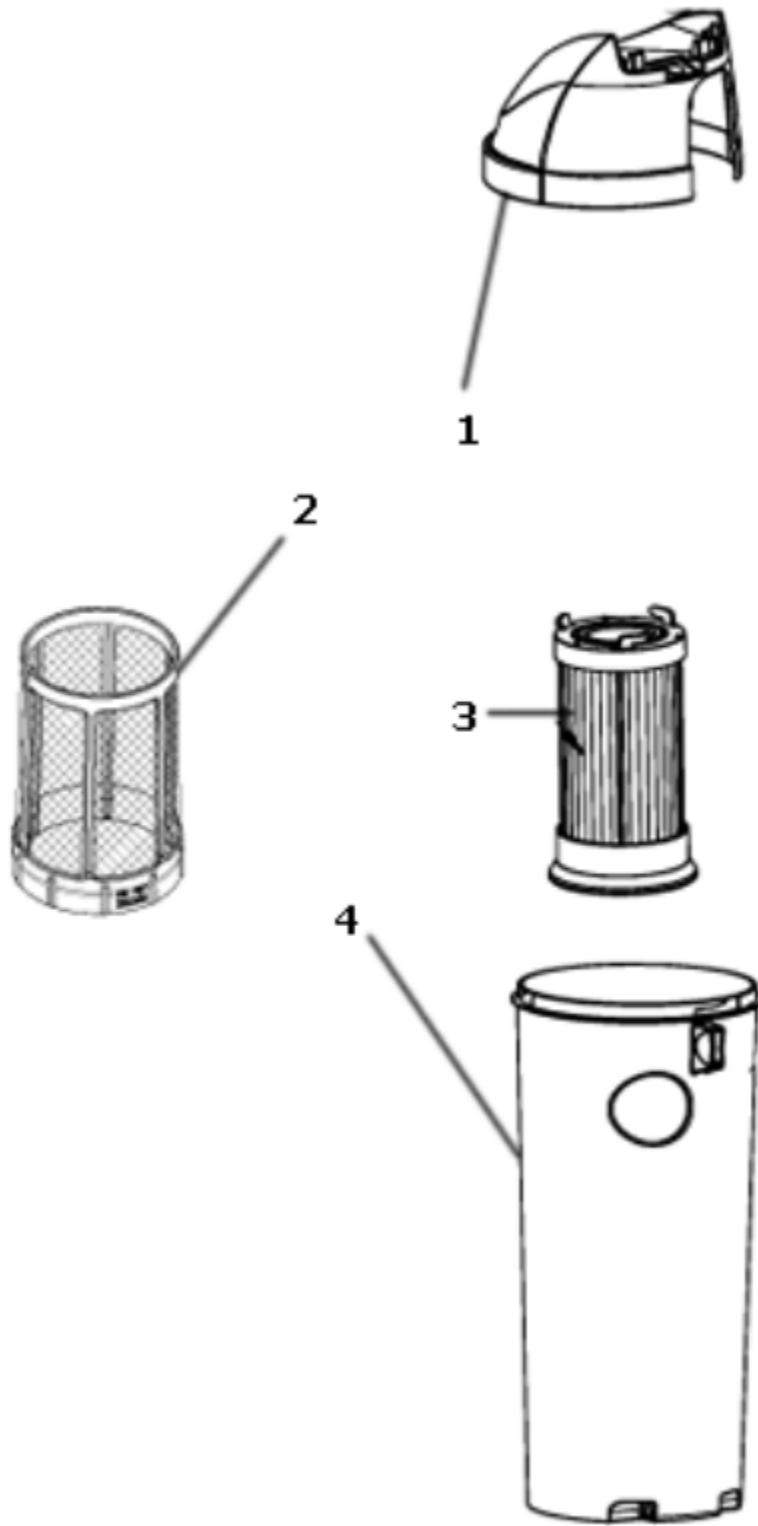

Main Body - 4716AVZ

Main Body - 4716AVZ

Ref #	Part	Description	Comments	Qty
	E74838-1	SUPPLY CORD & TERMINAL AS		
2	E-75956-1	UPPER HANDLE ASSEMBLY		
3	E-75958-355N	TOOL CADDY		
4	E-74846-1	SCREW - PAN HD PLASCREW		
5	E-81164			
6	E-81165-355N			
7	E-63202	WASHER PACKAGE		
8	E-74836	GASKET - MOTOR INLET		
9	E-74834-119N	DUCT - AIR		
10	E-74829-501M	COVER - MOTOR (FRONT)		
11	E-74832	HEADLAMP SOCKET ASSEMBLY		
12	E-57940-3	LAMP - HEADLIGHT		
13	74846-1	SCREW - PAN HD PLASCREW		
14	E-74830-313N	LENS		
15	E-74835	GASKET - MOTOR DUCT	Includes pedal switch.	
16	E-62568-1	MOTOR ASSEMBLY - PACKAGED		
17	E-75094	BUSHING - MOTOR		
18	E-62562-4			
18a	E-74843-1	SWITCH (ROCKTEK)		
18b	E-74844-359N	PEDAL - SWITCH		
19	E-74846-2	SCREW - PAN HD PLASCREW		
20	E-81169-355N	WAND - LONG		
21	E-62293-17			
22	E-74856-313N	ADAPTOR - HOSE		
23	E-75195-11	LOWER HOSE RETAINER ASSEM		
24	E-74846-1	SCREW - PAN HD PLASCREW		

Base and Hood - 4716AVZ

Base and Hood - 4716AVZ

Ref #	Part	Description	Comments	Qty
1	E-74846-1	SCREW - PAN HD PLASCREW		
2	E-63612-5			
3	E-62228-3	BRUSHROLL ASSEMBLY - CART		
4	E-74824	NOZZLE FELT		
5	E-62072-5	BASE ASSEMBLY - PACKAGED	Includes items 4-9, 11,12, 15-19	
6	E-38698	SPRING PACKAGE		
7	E-74817-355N	CARRIAGE - WHEEL		
8	E-74818-355N	WHEEL - FRONT		
9	E-71478-2	AXLE - FRONT		
10	E-75092-313N	WINDOW - BELT VIEW		
11	E-74820-355N	RELEASE - HANDLE		
12	E-74821	HANDLE RELEASE PLATE		
13	E-EW312-8T12ZP	SCREW PACKAGE		
14	E-74825	CLAMP - MOTOR		
15	E-74822	GUARD - BELT		
16	E-75096	RETAINER - REAR WHEEL		
17	E-74816-355N	WHEEL - REAR		
18	E-75097A	BUSHING - AXLE		
	E-75095	AXLE - REAR		
	E-61120	BELT PKG ASSY-STYLE U EXT		

Dust Cup - 4716AVZ

Dust Cup - 4716AVZ

Ref #	Part	Description	Comments	Qty
1	E-75188-19	COVER & GRAPHICS ASSEMBLY		
2	E-81704-1	FILTER SCREEN ASSEMBLY		
3	E-28608B-1			
4	E-81776	DUST CUP ASSY		

Accessories - 4716AVZ