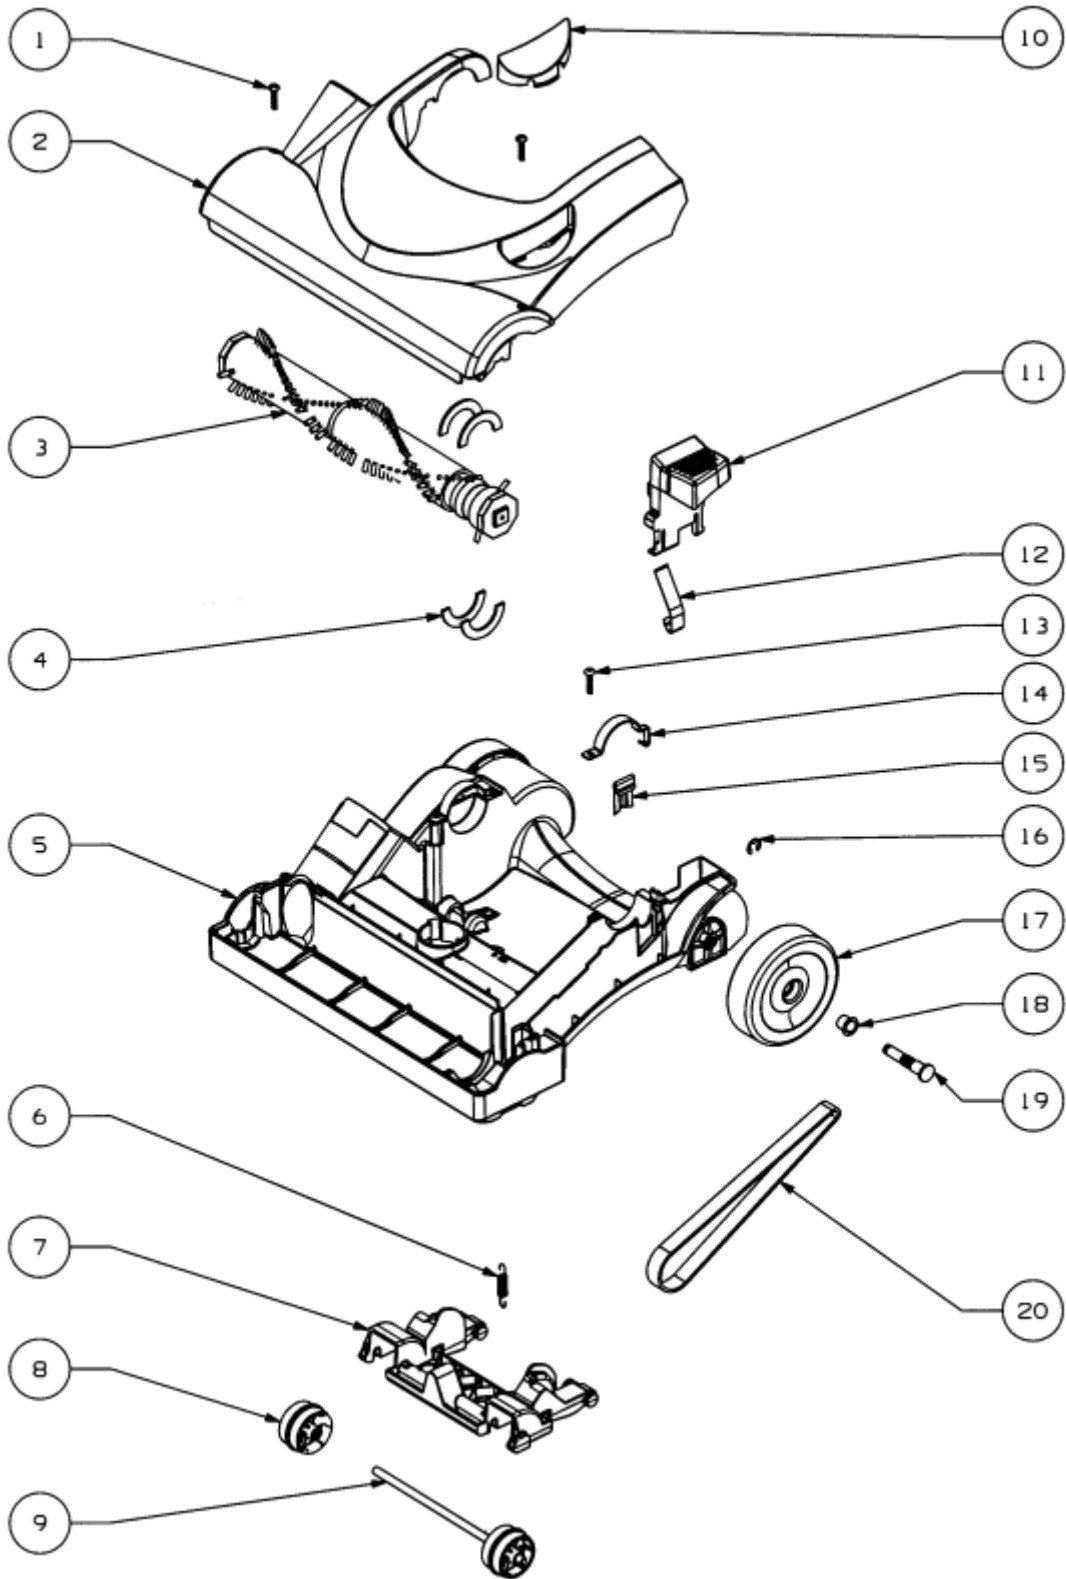

Main Body - 4716AVZ

Main Body - 4716AVZ

Ref #	Part	Description	Comments	Qty
	E74838-1	SUPPLY CORD & TERMINAL AS		
2	E-75956-1	UPPER HANDLE ASSEMBLY		
3	E-75958-355N	TOOL CADDY		
4	E-74846-1	SCREW - PAN HD PLASCREW		
5	E-81164			
6	E-81165-355N			
7	E-63202	WASHER PACKAGE		
8	E-74836	GASKET - MOTOR INLET		
9	E-74834-119N	DUCT - AIR		
10	E-74829-501M	COVER - MOTOR (FRONT)		
11	E-74832	HEADLAMP SOCKET ASSEMBLY		
12	E-57940-3	LAMP - HEADLIGHT		
13	74846-1	SCREW - PAN HD PLASCREW		
14	E-74830-313N	LENS		
15	E-74835	GASKET - MOTOR DUCT	Includes pedal switch.	
16	E-62568-1	MOTOR ASSEMBLY - PACKAGED		
17	E-75094	BUSHING - MOTOR		
18	E-62562-4			
18a	E-74843-1	SWITCH (ROCKTEK)		
18b	E-74844-359N	PEDAL - SWITCH		
19	E-74846-2	SCREW - PAN HD PLASCREW		
20	E-81169-355N	WAND - LONG		
21	E-62293-17			
22	E-74856-313N	ADAPTOR - HOSE		
23	E-75195-11	LOWER HOSE RETAINER ASSEM		
24	E-74846-1	SCREW - PAN HD PLASCREW		

Base and Hood - 4716AVZ

Base and Hood - 4716AVZ

Ref #	Part	Description	Comments	Qty
1	E-74846-1	SCREW - PAN HD PLASCREW		
2	E-63612-5			
3	E-62228-3	BRUSHROLL ASSEMBLY - CART		
4	E-74824	NOZZLE FELT		
5	E-62072-5	BASE ASSEMBLY - PACKAGED	Includes items 4-9, 11,12, 15-19	
6	E-38698	SPRING PACKAGE		
7	E-74817-355N	CARRIAGE - WHEEL		
8	E-74818-355N	WHEEL - FRONT		
9	E-71478-2	AXLE - FRONT		
10	E-75092-313N	WINDOW - BELT VIEW		
11	E-74820-355N	RELEASE - HANDLE		
12	E-74821	HANDLE RELEASE PLATE		
13	E-EW312-8T12ZP	SCREW PACKAGE		
14	E-74825	CLAMP - MOTOR		
15	E-74822	GUARD - BELT		
16	E-75096	RETAINER - REAR WHEEL		
17	E-74816-355N	WHEEL - REAR		
18	E-75097A	BUSHING - AXLE		
	E-75095	AXLE - REAR		
	E-61120	BELT PKG ASSY-STYLE U EXT		