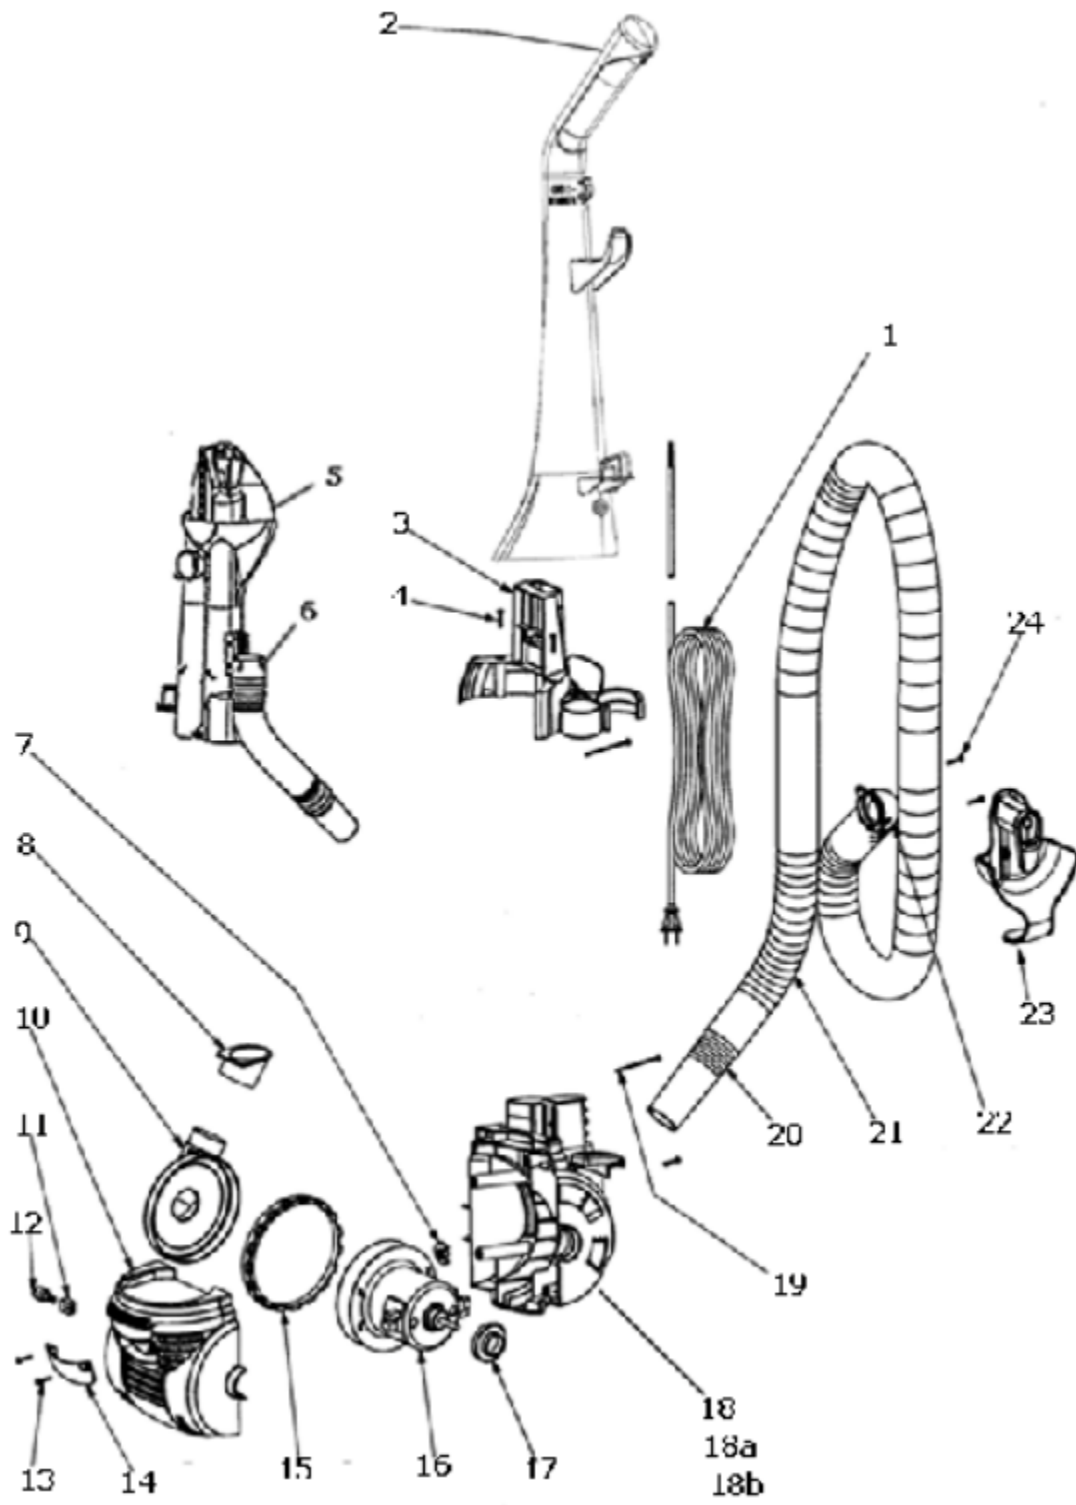

Main Body - 4716AVZ

Main Body - 4716AVZ

Ref #	Part	Description	Comments	Qty
	E74838-1	SUPPLY CORD & TERMINAL AS		
2	E-75956-1	UPPER HANDLE ASSEMBLY		
3	E-75958-355N	TOOL CADDY		
4	E-74846-1	SCREW - PAN HD PLASCREW		
5	E-81164			
6	E-81165-355N			
7	E-63202	WASHER PACKAGE		
8	E-74836	GASKET - MOTOR INLET		
9	E-74834-119N	DUCT - AIR		
10	E-74829-501M	COVER - MOTOR (FRONT)		
11	E-74832	HEADLAMP SOCKET ASSEMBLY		
12	E-57940-3	LAMP - HEADLIGHT		
13	74846-1	SCREW - PAN HD PLASCREW		
14	E-74830-313N	LENS		
15	E-74835	GASKET - MOTOR DUCT	Includes pedal switch.	
16	E-62568-1	MOTOR ASSEMBLY - PACKAGED		
17	E-75094	BUSHING - MOTOR		
18	E-62562-4			
18a	E-74843-1	SWITCH (ROCKTEK)		
18b	E-74844-359N	PEDAL - SWITCH		
19	E-74846-2	SCREW - PAN HD PLASCREW		
20	E-81169-355N	WAND - LONG		
21	E-62293-17			
22	E-74856-313N	ADAPTOR - HOSE		
23	E-75195-11	LOWER HOSE RETAINER ASSEM		
24	E-74846-1	SCREW - PAN HD PLASCREW		

Base and Hood - 4716AVZ

Base and Hood - 4716AVZ

Ref #	Part	Description	Comments	Qty
1	E-74846-1	SCREW - PAN HD PLASCREW		
2	E-63612-5			
3	E-62228-3	BRUSHROLL ASSEMBLY - CART		
4	E-74824	NOZZLE FELT		
5	E-62072-5	BASE ASSEMBLY - PACKAGED	Includes items 4-9, 11,12, 15-19	
6	E-38698	SPRING PACKAGE		
7	E-74817-355N	CARRIAGE - WHEEL		
8	E-74818-355N	WHEEL - FRONT		
9	E-71478-2	AXLE - FRONT		
10	E-75092-313N	WINDOW - BELT VIEW		
11	E-74820-355N	RELEASE - HANDLE		
12	E-74821	HANDLE RELEASE PLATE		
13	E-EW312-8T12ZP	SCREW PACKAGE		
14	E-74825	CLAMP - MOTOR		
15	E-74822	GUARD - BELT		
16	E-75096	RETAINER - REAR WHEEL		
17	E-74816-355N	WHEEL - REAR		
18	E-75097A	BUSHING - AXLE		
	E-75095	AXLE - REAR		
	E-61120	BELT PKG ASSY-STYLE U EXT		