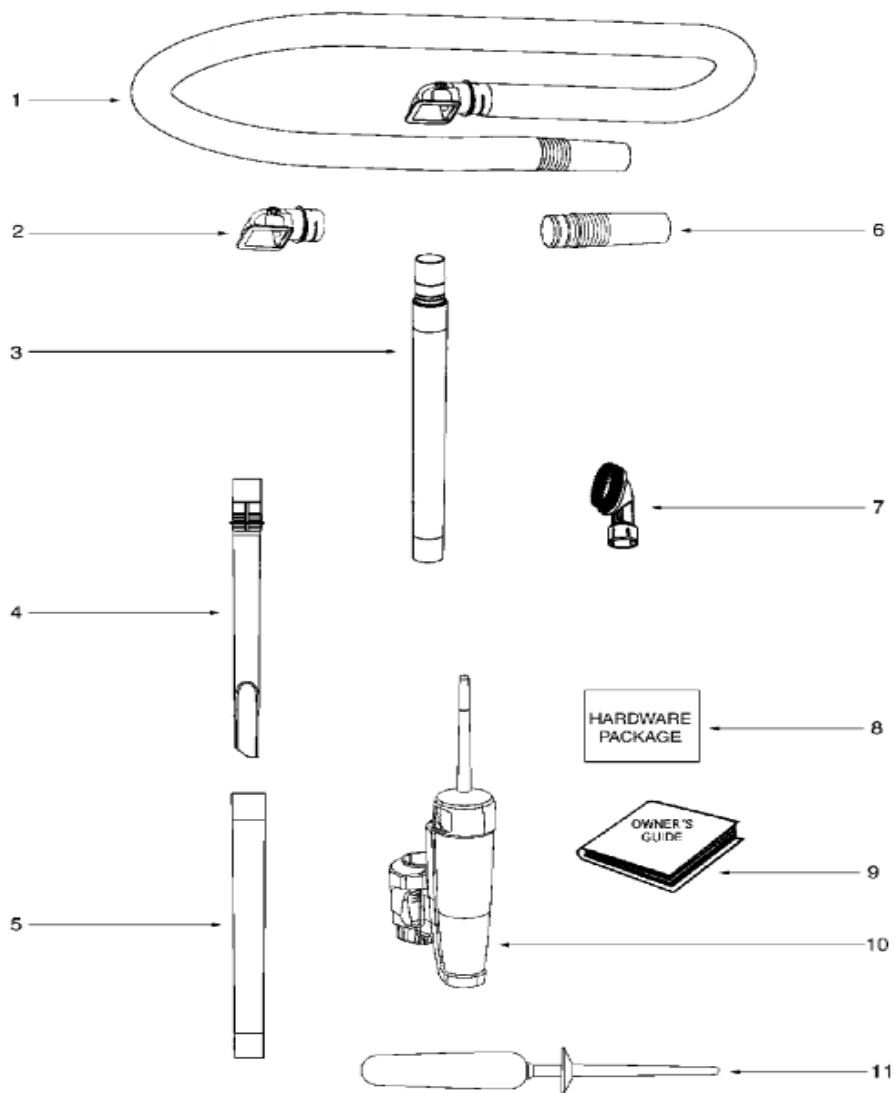

Accessories - 4718AVZ

Ref #	Part	Description	Comments	Qty
1	62293-18	HOSE ASSEMBLY - CARTONED		
2	74856-313N	ADAPTOR - HOSE		
3	77505-20	NESTING WAND ASSEMBLY		
4	77506-366N	WAND - CREVICE		
5	77507-366N	WAND - OUTER		
6	81169-355N	WAND - LONG		
7	80014-1	BRUSH - OVERMOLDED W/BRIS		
8	75193	PACKAGE - HARDWARE		
9	81492A	OWNERS GUIDE		
10	75628A-12	ELECTROSTATIC DUSTER ASSY		
11	77560-3	ELECTROSTATIC DSTR HANDLE		
	75391-18	TURBO NOZZLE ASSEMBLY