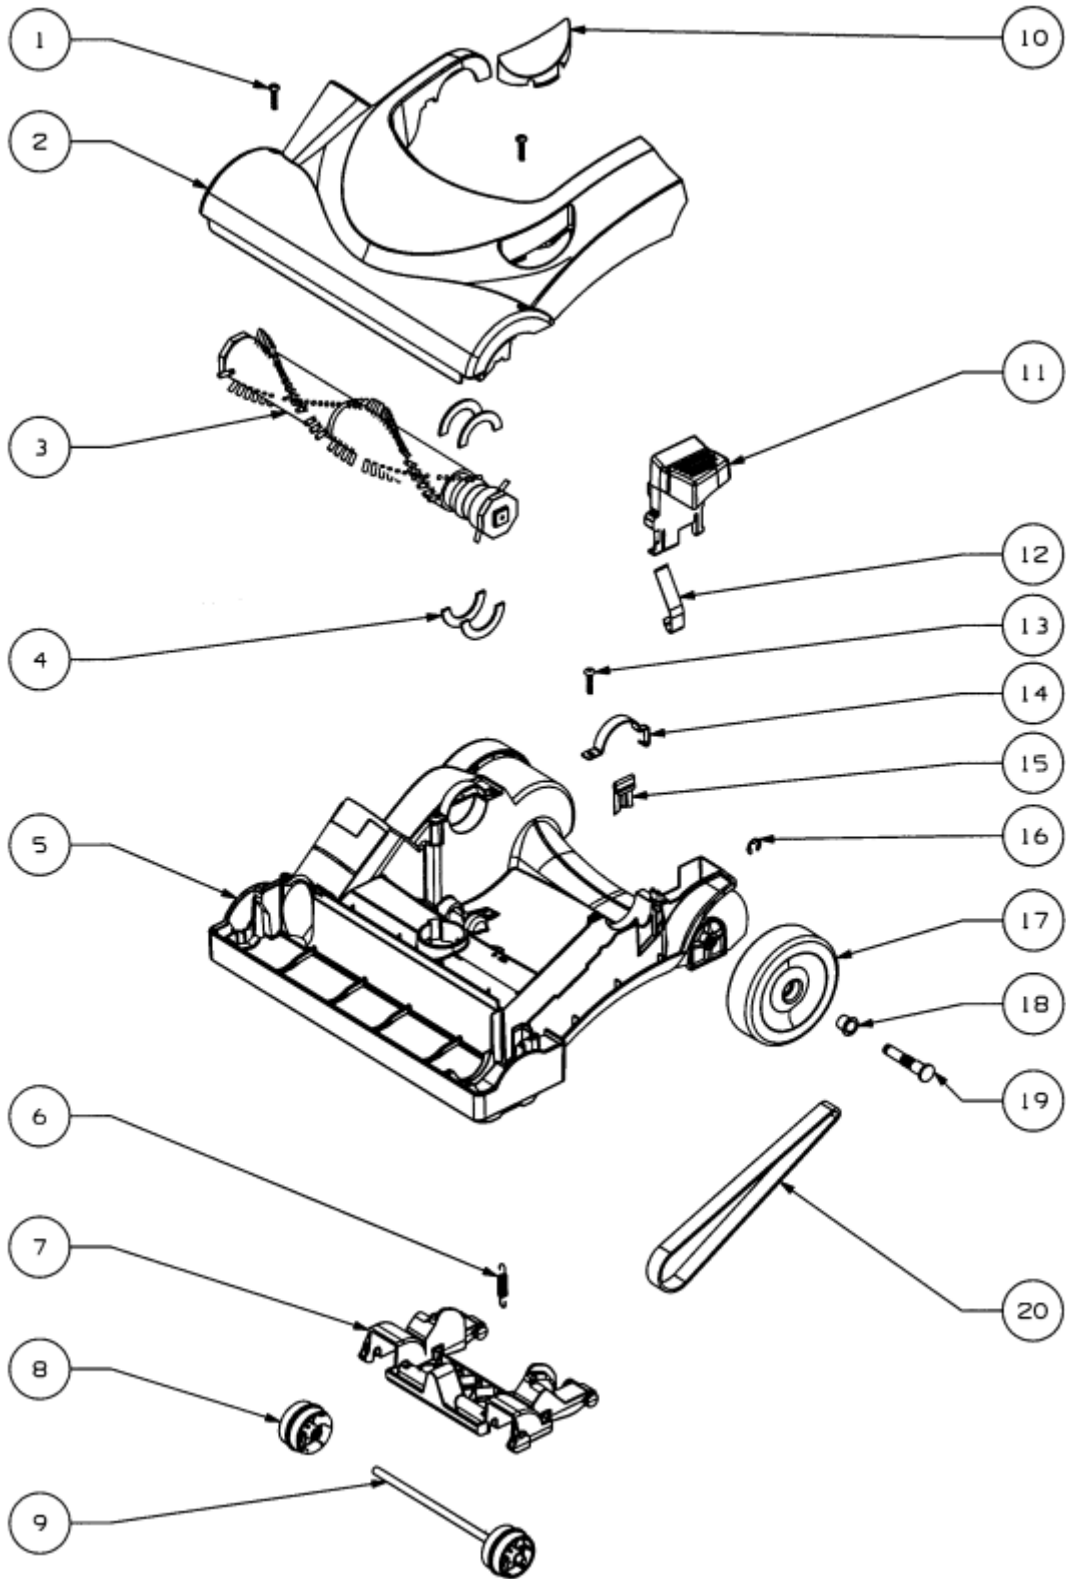

Main Body - 4718AVZ

## Main Body - 4718AVZ

Ref #	Part	Description	Comments	Qty
1	74838-1	SUPPLY CORD & TERMINAL AS		
2	75956-1	UPPER HANDLE ASSEMBLY		
3	75958-355N	TOOL CADDY		
4	74846-1	SCREW - PAN HD PLASCREW		
5	81164	BACKBONE & BASE HOSE ASSY		
6	81165-355N	ADAPTER - DUSTER HOUSING		
7	63202	WASHER PACKAGE		
8	74836	GASKET - MOTOR INLET		
9	74834-119N	DUCT - AIR		
10	74829-571M	COVER - MOTOR (FRONT)		
11	74832	HEADLAMP SOCKET ASSEMBLY		
12	57940-3	LAMP - HEADLIGHT		
13	74846-1	SCREW - PAN HD PLASCREW		
14	74830-313N	LENS		
15	74835	GASKET - MOTOR DUCT	Includes pedal switch.	
16	62568-1	MOTOR ASSEMBLY - PACKAGED		
17	75094	BUSHING - MOTOR		
18	62562-5	REAR MOTOR COVER ASSEMBLY		
18a	74843-1	SWITCH (ROCKTEK)		
18b	74844-359N	PEDAL - SWITCH		
19	74846-2	SCREW - PAN HD PLASCREW		
20	81169-355N	WAND - LONG		
21	62293-18	HOSE ASSEMBLY - CARTONED		
22	74856-313N	ADAPTOR - HOSE		
23	75195-11	LOWER HOSE RETAINER ASSEM		
24	74846-1	SCREW - PAN HD PLASCREW		
	75093	GASKET - DUSTCUP		
	81167-355N			
	81168-355N			

Base and Hood - 4718AVZ

Base and Hood - 4718AVZ

Ref #	Part	Description	Comments	Qty
1	74846-1	SCREW - PAN HD PLASCREW		
2	63612-6	HOOD ASSEMBLY - PACKAGED		
3	62228-5			
4	74824	NOZZLE FELT		
5	62072-5	BASE ASSEMBLY - PACKAGED	Includes items 4-9, 11,12, 15-19.	
6	38698	SPRING PACKAGE		
7	74817-355N	CARRIAGE - WHEEL		
8	74818-355N	WHEEL - FRONT		
9	71478-2	AXLE - FRONT		
10	75092-313N	WINDOW - BELT VIEW		
11	74820-355N	RELEASE - HANDLE		
12	74821	HANDLE RELEASE PLATE		
13	EW312-8T12ZP	SCREW PACKAGE		
14	74825	CLAMP - MOTOR		
15	74822	GUARD - BELT		
16	75096	RETAINER - REAR WHEEL		
17	74816-355N	WHEEL - REAR		
18	75097A	BUSHING - AXLE		
19	75095	AXLE - REAR		
20	61120B	BELT PKG ASSY-STYLE U EXT		
	82674-119N			