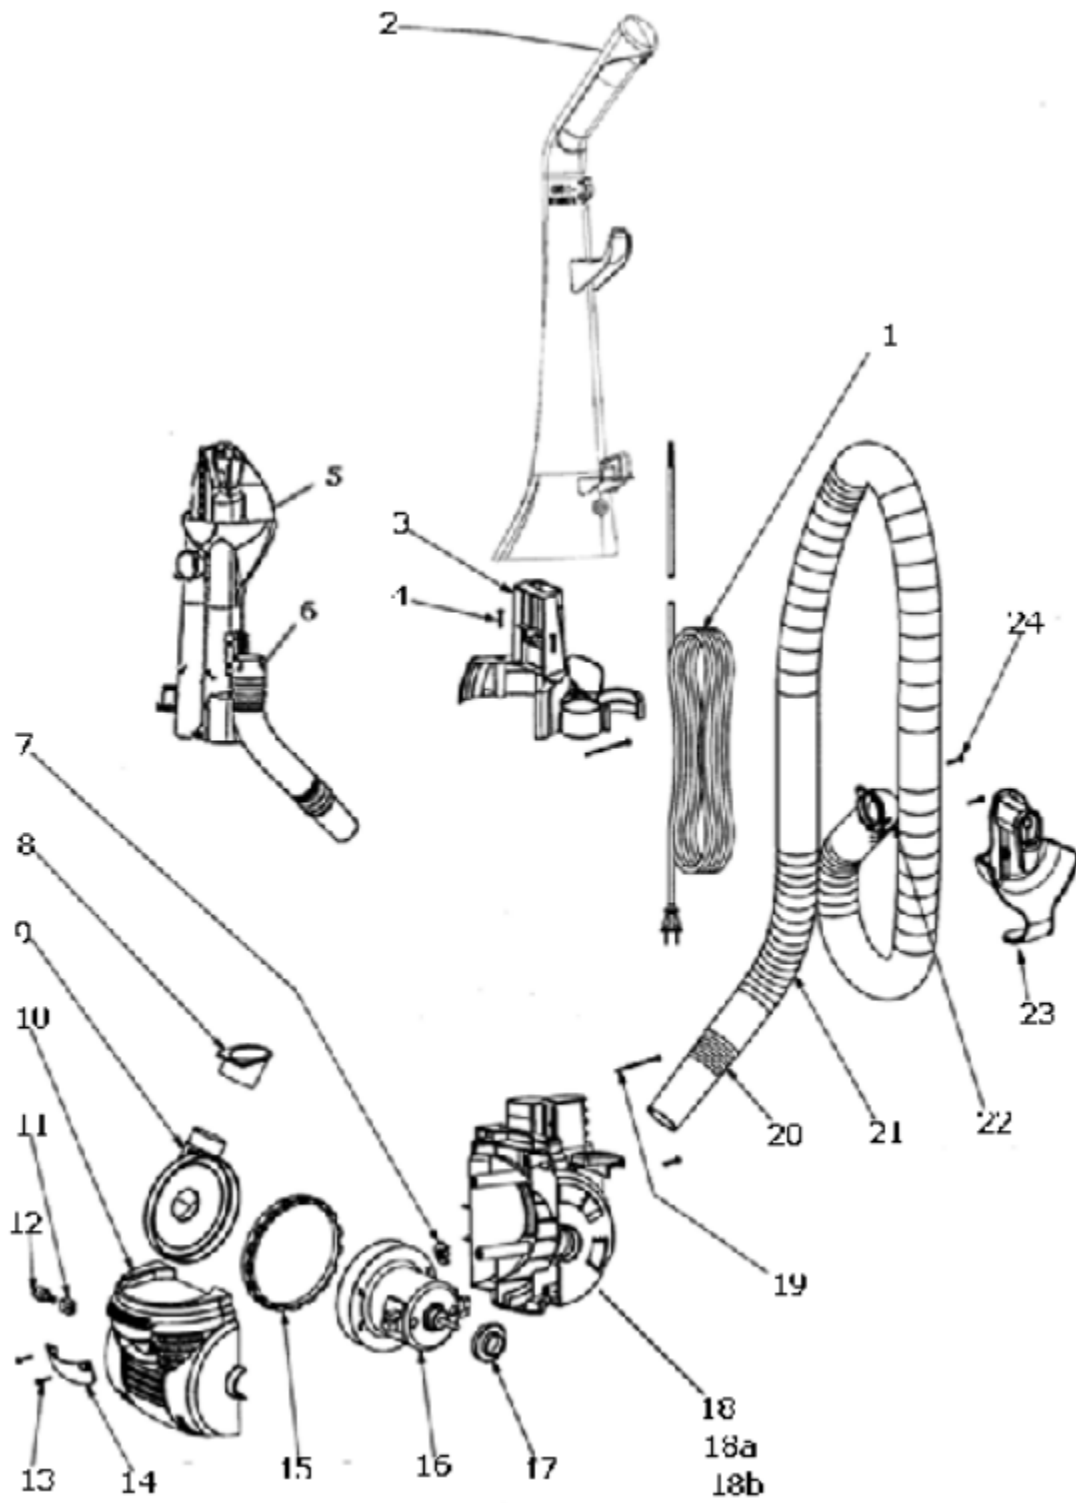

Main Body - 4718AVZ

## Main Body - 4718AVZ

Ref #	Part	Description	Comments	Qty
1	74838-1	SUPPLY CORD & TERMINAL AS		
2	75956-1	UPPER HANDLE ASSEMBLY		
3	75958-355N	TOOL CADDY		
4	74846-1	SCREW - PAN HD PLASCREW		
5	81164	BACKBONE & BASE HOSE ASSY		
6	81165-355N	ADAPTER - DUSTER HOUSING		
7	63202	WASHER PACKAGE		
8	74836	GASKET - MOTOR INLET		
9	74834-119N	DUCT - AIR		
10	74829-571M	COVER - MOTOR (FRONT)		
11	74832	HEADLAMP SOCKET ASSEMBLY		
12	57940-3	LAMP - HEADLIGHT		
13	74846-1	SCREW - PAN HD PLASCREW		
14	74830-313N	LENS		
15	74835	GASKET - MOTOR DUCT	Includes pedal switch.	
16	62568-1	MOTOR ASSEMBLY - PACKAGED		
17	75094	BUSHING - MOTOR		
18	62562-5	REAR MOTOR COVER ASSEMBLY		
18a	74843-1	SWITCH (ROCKTEK)		
18b	74844-359N	PEDAL - SWITCH		
19	74846-2	SCREW - PAN HD PLASCREW		
20	81169-355N	WAND - LONG		
21	62293-18	HOSE ASSEMBLY - CARTONED		
22	74856-313N	ADAPTOR - HOSE		
23	75195-11	LOWER HOSE RETAINER ASSEM		
24	74846-1	SCREW - PAN HD PLASCREW		
	75093	GASKET - DUSTCUP		
	81167-355N			
	81168-355N			

Base and Hood - 4718AVZ

Base and Hood - 4718AVZ

Ref #	Part	Description	Comments	Qty
1	74846-1	SCREW - PAN HD PLASCREW		
2	63612-6	HOOD ASSEMBLY - PACKAGED		
3	62228-5			
4	74824	NOZZLE FELT		
5	62072-5	BASE ASSEMBLY - PACKAGED	Includes items 4-9, 11,12, 15-19.	
6	38698	SPRING PACKAGE		
7	74817-355N	CARRIAGE - WHEEL		
8	74818-355N	WHEEL - FRONT		
9	71478-2	AXLE - FRONT		
10	75092-313N	WINDOW - BELT VIEW		
11	74820-355N	RELEASE - HANDLE		
12	74821	HANDLE RELEASE PLATE		
13	EW312-8T12ZP	SCREW PACKAGE		
14	74825	CLAMP - MOTOR		
15	74822	GUARD - BELT		
16	75096	RETAINER - REAR WHEEL		
17	74816-355N	WHEEL - REAR		
18	75097A	BUSHING - AXLE		
19	75095	AXLE - REAR		
20	61120B	BELT PKG ASSY-STYLE U EXT		
	82674-119N			