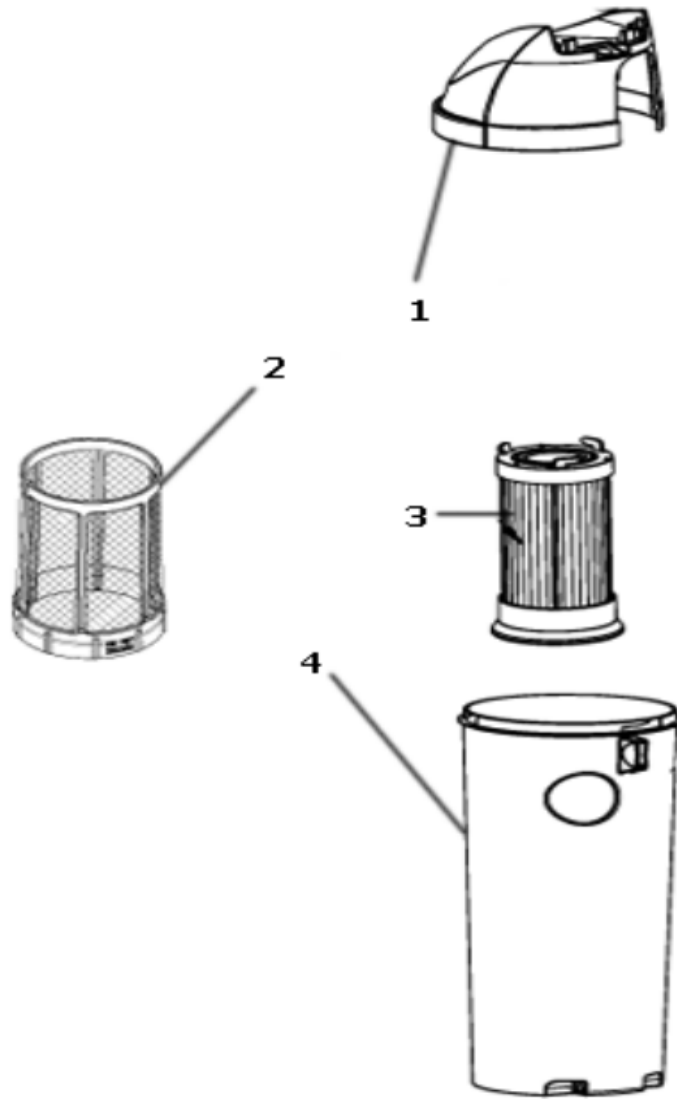

Base and Hood - 4718AVZ

Base and Hood - 4718AVZ

Ref #	Part	Description	Comments	Qty
1	74846-1	SCREW - PAN HD PLASCREW		
2	63612-6	HOOD ASSEMBLY - PACKAGED		
3	62228-5			
4	74824	NOZZLE FELT		
5	62072-5	BASE ASSEMBLY - PACKAGED	Includes items 4-9, 11,12, 15-19.	
6	38698	SPRING PACKAGE		
7	74817-355N	CARRIAGE - WHEEL		
8	74818-355N	WHEEL - FRONT		
9	71478-2	AXLE - FRONT		
10	75092-313N	WINDOW - BELT VIEW		
11	74820-355N	RELEASE - HANDLE		
12	74821	HANDLE RELEASE PLATE		
13	EW312-8T12ZP	SCREW PACKAGE		
14	74825	CLAMP - MOTOR		
15	74822	GUARD - BELT		
16	75096	RETAINER - REAR WHEEL		
17	74816-355N	WHEEL - REAR		
18	75097A	BUSHING - AXLE		
19	75095	AXLE - REAR		
20	61120B	BELT PKG ASSY-STYLE U EXT		
	82674-119N			

Dust Cup - 4718AVZ

---

Ref #	Part	Description	Comments	Qty
1	75188-27	COVER & GRAPHICS ASSEMBLY		
2				
3	28608B-7	PLEATED FILTER ASSEMBLY		
4	81776-1	DUST CUP ASSY		

Accessories - 4718AVZ

Ref #	Part	Description	Comments	Qty
1	62293-18	HOSE ASSEMBLY - CARTONED		
2	74856-313N	ADAPTOR - HOSE		
3	77505-20	NESTING WAND ASSEMBLY		
4	77506-366N	WAND - CREVICE		
5	77507-366N	WAND - OUTER		
6	81169-355N	WAND - LONG		
7	80014-1	BRUSH - OVERMOLDED W/BRIS		
8	75193	PACKAGE - HARDWARE		
9	81492A	OWNERS GUIDE		
10	75628A-12	ELECTROSTATIC DUSTER ASSY		
11	77560-3	ELECTROSTATIC DSTR HANDLE		
	75391-18	TURBO NOZZLE ASSEMBLY		