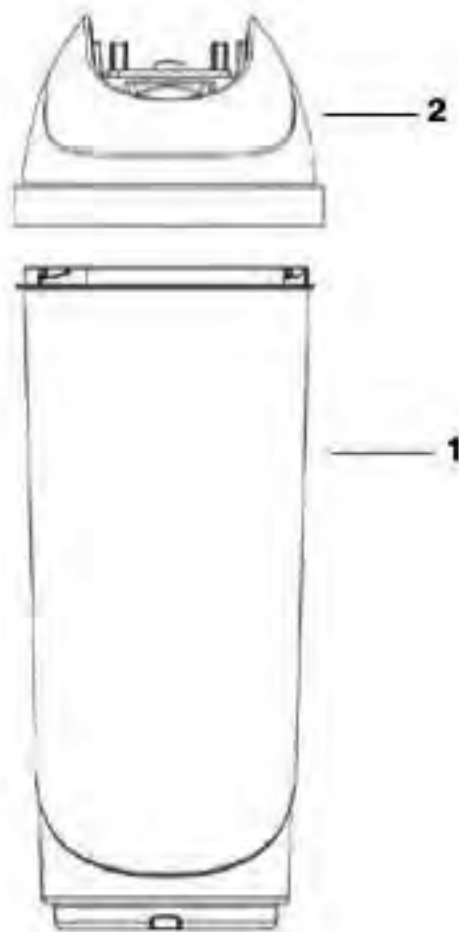

Main Body - 4750A

Ref #	Part	Description	Comments	Qty
1	74848-1	UPPER HANDLE ASSEMBLY		
3	76073-355N	TOOL CADDY		
4	74846-1	SCREW - PAN HD PLASCREW		
5	62561-3	BACKBONE ASSEMBLY		
8	63202	WASHER PACKAGE		
9	74836	GASKET - MOTOR INLET		
10	74834-119N	DUCT - AIR		
11	74829-355N	COVER - MOTOR (FRONT)		
13	57940-3	LAMP - HEADLIGHT		
14	74846-1	SCREW - PAN HD PLASCREW		
15	74830-313N	LENS		
16	74835	GASKET - MOTOR DUCT		
17	62568	MOTOR ASSEMBLY - PACKAGED		
18	75094	BUSHING - MOTOR		
19	62562	REAR MOTOR COVER ASSEMBLY	Includes pedal switch.	
23	74846-2	SCREW - PAN HD PLASCREW		
24	74855-355N	WAND - SHORT		
25	76074-355N	HOSE - BLOW MOLDED		
26	74856-313N	ADAPTOR - HOSE		
27	62563	RETAINER & CORD RELEASE A		
29	74846-1	SCREW - PAN HD PLASCREW		
30	74838-1	SUPPLY CORD & TERMINALS		
31	62293-5	HOSE ASSEMBLY - CARTONED	Includes items 24-26.	
32	76087		Pre-motor filter, not pictured.	

Base and Hood - 4750A

Ref #	Part	Description	Comments	Qty
1	74846-1	SCREW - PAN HD PLASCREW		
2	62569	HOOD ASSEMBLY - PACKAGED		
3	60844-5	12" DISTURBULATOR ASSY -		
4	74824	NOZZLE FELT		
5	62072-3	BASE ASSEMBLY - PACKAGED	Includes items 4-9, 11,12, 15-19.	
6	38698	SPRING PACKAGE		
7	74817-355N	CARRIAGE - WHEEL		
8	74818-355N	WHEEL - FRONT		
9	71478	AXLE - FRONT		
10	75092-313N	WINDOW - BELT VIEW		
11	74820-355N	RELEASE - HANDLE		
12	74821	HANDLE RELEASE PLATE		
13	EW312-81122P	SCREW PACKAGE		
14	74825	CLAMP - MOTOR		
15	74822	GUARD - BELT		
16	75096	RETAINER - REAR WHEEL		
17	74816-355N	WHEEL - REAR		
18	75097	BUSHING - AXLE		
19	75095	AXLE - REAR		
20	61120B	BELT PKG ASSY-STYLE U EXT		