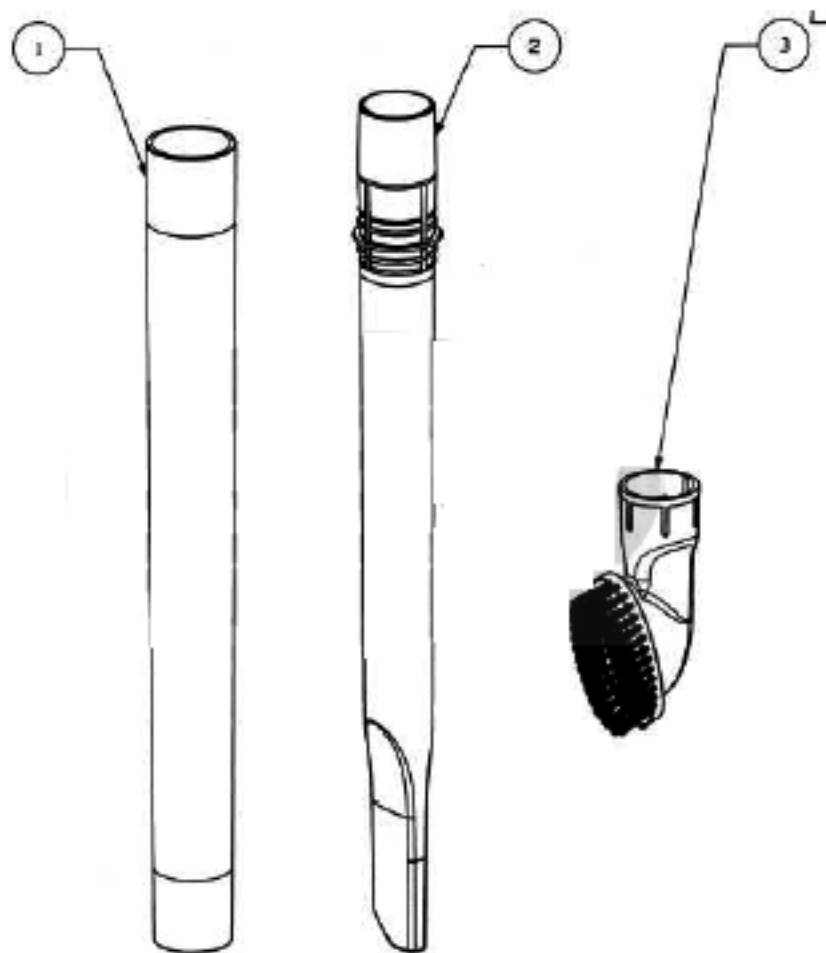

Main Body - 4750A

Ref #	Part	Description	Comments	Qty
1	74848-1	UPPER HANDLE ASSEMBLY		
3	76073-355N	TOOL CADDY		
4	74846-1	SCREW - PAN HD PLASCREW		
5	62561-3	BACKBONE ASSEMBLY		
8	63202	WASHER PACKAGE		
9	74836	GASKET - MOTOR INLET		
10	74834-119N	DUCT - AIR		
11	74829-355N	COVER - MOTOR (FRONT)		
13	57940-3	LAMP - HEADLIGHT		
14	74846-1	SCREW - PAN HD PLASCREW		
15	74830-313N	LENS		
16	74835	GASKET - MOTOR DUCT		
17	62568	MOTOR ASSEMBLY - PACKAGED		
18	75094	BUSHING - MOTOR		
19	62562	REAR MOTOR COVER ASSEMBLY	Includes pedal switch.	
23	74846-2	SCREW - PAN HD PLASCREW		
24	74855-355N	WAND - SHORT		
25	76074-355N	HOSE - BLOW MOLDED		
26	74856-313N	ADAPTOR - HOSE		
27	62563	RETAINER & CORD RELEASE A		
29	74846-1	SCREW - PAN HD PLASCREW		
30	74838-1	SUPPLY CORD & TERMINALS		
31	62293-5	HOSE ASSEMBLY - CARTONED	Includes items 24-26.	
32	76087		Pre-motor filter, not pictured.	

Base and Hood - 4750A

Ref #	Part	Description	Comments	Qty
1	74846-1	SCREW - PAN HD PLASCREW		
2	62569	HOOD ASSEMBLY - PACKAGED		
3	60844-5	12" DISTURBULATOR ASSY -		
4	74824	NOZZLE FELT		
5	62072-3	BASE ASSEMBLY - PACKAGED	Includes items 4-9, 11,12, 15-19.	
6	38698	SPRING PACKAGE		
7	74817-355N	CARRIAGE - WHEEL		
8	74818-355N	WHEEL - FRONT		
9	71478	AXLE - FRONT		
10	75092-313N	WINDOW - BELT VIEW		
11	74820-355N	RELEASE - HANDLE		
12	74821	HANDLE RELEASE PLATE		
13	EW312-81122P	SCREW PACKAGE		
14	74825	CLAMP - MOTOR		
15	74822	GUARD - BELT		
16	75096	RETAINER - REAR WHEEL		
17	74816-355N	WHEEL - REAR		
18	75097	BUSHING - AXLE		
19	75095	AXLE - REAR		
20	61120B	BELT PKG ASSY-STYLE U EXT		

Bag Cover - 4750A

Ref #	Part	Description	Comments	Qty
1	76075-1	DUST CUP ASSEMBLY		
2	76079-1	COVER & GRAPHICS ASSEMBLY	Not pictured.	
3	74846-1	SCREW - PAN HD PLASCREW	Not pictured.	
4	62560	DUST CUP HANDLE ASSEMBLY	Not pictured.	
5	62389	PAPER BAG - STYLE PL	Not pictured.	