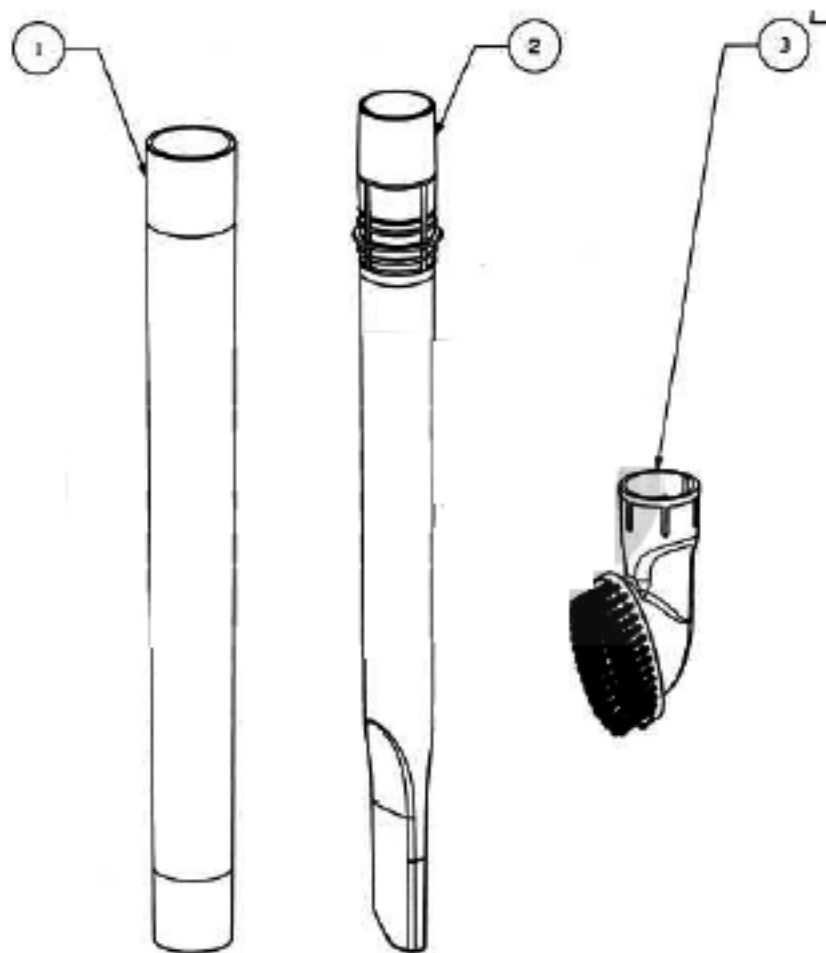

QUICK
START
GUIDE

Hardware
PACK

4

5

Accessories - 4750A

Ref #	Part	Description	Comments	Qty
1	71973-119N	WAND - OUTER		
2	71956A-119N	WAND - CREVICE		
3	60990-3	COMBINATION BRSH BRSTLD-C		
4	76089			
5	75193	PACKAGE - HARDWARE		
6	71482A	NESTING WAND ASSEMBLY	Includes items 1 and 2.