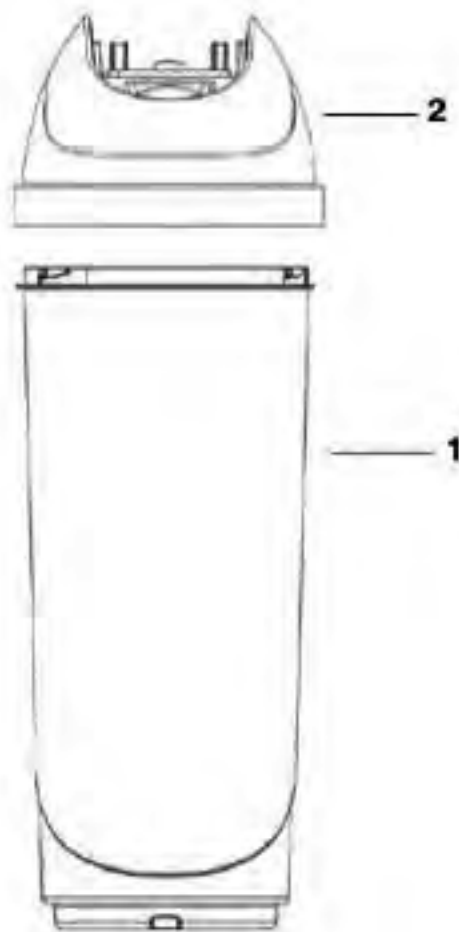

Available Replacement Parts for Eureka 4750A

e-39266	BELT OEM EUREKA EXTENED LIFE 1 PACK
E-71492	WAND, NESTING W/CREVICE TOOL
E-60844-5	BRUSH ROLL, 12 INCH UPRIGHT

Main Body - 4750A

Ref #	Part	Description	Comments	Qty
1	74848-1	UPPER HANDLE ASSEMBLY		
3	76073-355N	TOOL CADDY		
4	74846-1	SCREW - PAN HD PLASCREW		
5	62561-3	BACKBONE ASSEMBLY		
8	63202	WASHER PACKAGE		
9	74836	GASKET - MOTOR INLET		
10	74834-119N	DUCT - AIR		
11	74829-355N	COVER - MOTOR (FRONT)		
13	57940-3	LAMP - HEADLIGHT		
14	74846-1	SCREW - PAN HD PLASCREW		
15	74830-313N	LENS		
16	74835	GASKET - MOTOR DUCT		
17	62568	MOTOR ASSEMBLY - PACKAGED		
18	75094	BUSHING - MOTOR		
19	62562	REAR MOTOR COVER ASSEMBLY	Includes pedal switch.	
23	74846-2	SCREW - PAN HD PLASCREW		
24	74855-355N	WAND - SHORT		
25	76074-355N	HOSE - BLOW MOLDED		
26	74856-313N	ADAPTOR - HOSE		
27	62563	RETAINER & CORD RELEASE A		
29	74846-1	SCREW - PAN HD PLASCREW		
30	74838-1	SUPPLY CORD & TERMINALS		
31	62293-5	HOSE ASSEMBLY - CARTONED	Includes items 24-26.	
32	76087		Pre-motor filter, not pictured.	

Base and Hood - 4750A

Ref #	Part	Description	Comments	Qty
1	74846-1	SCREW - PAN HD PLASCREW		
2	62569	HOOD ASSEMBLY - PACKAGED		
3	60844-5	12" DISTURBULATOR ASSY -		
4	74824	NOZZLE FELT		
5	62072-3	BASE ASSEMBLY - PACKAGED	Includes items 4-9, 11,12, 15-19.	
6	38698	SPRING PACKAGE		
7	74817-355N	CARRIAGE - WHEEL		
8	74818-355N	WHEEL - FRONT		
9	71478	AXLE - FRONT		
10	75092-313N	WINDOW - BELT VIEW		
11	74820-355N	RELEASE - HANDLE		
12	74821	HANDLE RELEASE PLATE		
13	EW312-81122P	SCREW PACKAGE		
14	74825	CLAMP - MOTOR		
15	74822	GUARD - BELT		
16	75096	RETAINER - REAR WHEEL		
17	74816-355N	WHEEL - REAR		
18	75097	BUSHING - AXLE		
19	75095	AXLE - REAR		
20	61120B	BELT PKG ASSY-STYLE U EXT		