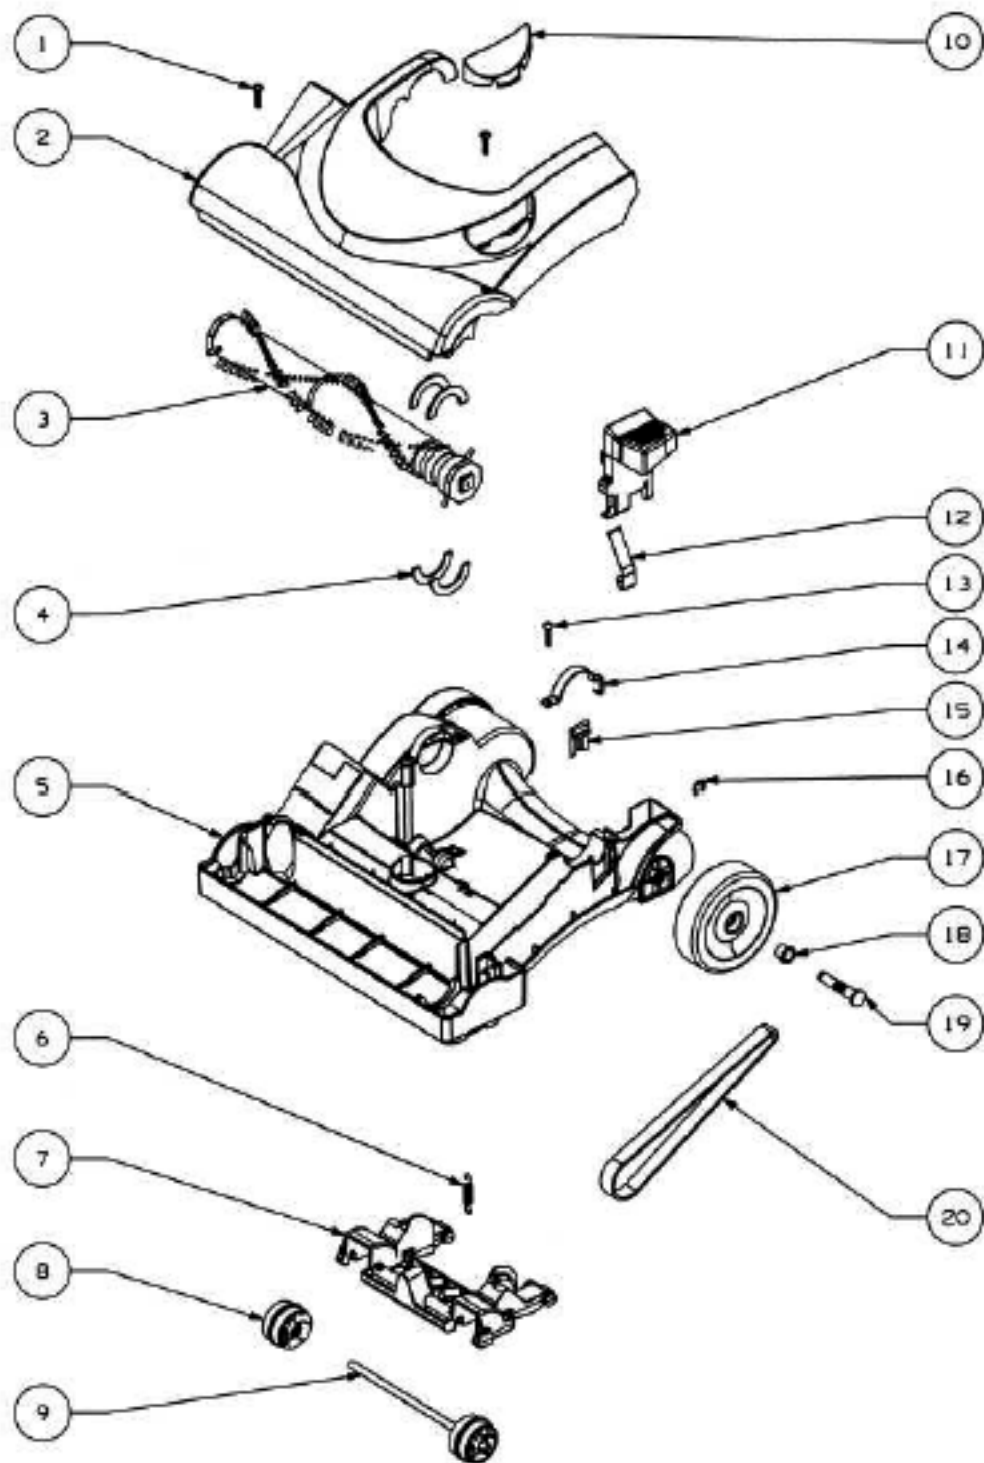

Available Replacement Parts for Eureka 4750A

e-39266	BELT OEM EUREKA EXTENED LIFE 1 PACK
E-71492	WAND, NESTING W/CREVICE TOOL
E-60844-5	BRUSH ROLL, 12 INCH UPRIGHT

Main Body - 4750A

Ref #	Part	Description	Comments	Qty
1	74848-1	UPPER HANDLE ASSEMBLY		
3	76073-355N	TOOL CADDY		
4	74846-1	SCREW - PAN HD PLASCREW		
5	62561-3	BACKBONE ASSEMBLY		
8	63202	WASHER PACKAGE		
9	74836	GASKET - MOTOR INLET		
10	74834-119N	DUCT - AIR		
11	74829-355N	COVER - MOTOR (FRONT)		
13	57940-3	LAMP - HEADLIGHT		
14	74846-1	SCREW - PAN HD PLASCREW		
15	74830-313N	LENS		
16	74835	GASKET - MOTOR DUCT		
17	62568	MOTOR ASSEMBLY - PACKAGED		
18	75094	BUSHING - MOTOR		
19	62562	REAR MOTOR COVER ASSEMBLY	Includes pedal switch.	
23	74846-2	SCREW - PAN HD PLASCREW		
24	74855-355N	WAND - SHORT		
25	76074-355N	HOSE - BLOW MOLDED		
26	74856-313N	ADAPTOR - HOSE		
27	62563	RETAINER & CORD RELEASE A		
29	74846-1	SCREW - PAN HD PLASCREW		
30	74838-1	SUPPLY CORD & TERMINALS		
31	62293-5	HOSE ASSEMBLY - CARTONED	Includes items 24-26.	
32	76087		Pre-motor filter, not pictured.	

Base and Hood - 4750A

Ref #	Part	Description	Comments	Qty
1	74846-1	SCREW - PAN HD PLASCREW		
2	62569	HOOD ASSEMBLY - PACKAGED		
3	60844-5	12" DISTURBULATOR ASSY -		
4	74824	NOZZLE FELT		
5	62072-3	BASE ASSEMBLY - PACKAGED	Includes items 4-9, 11,12, 15-19.	
6	38698	SPRING PACKAGE		
7	74817-355N	CARRIAGE - WHEEL		
8	74818-355N	WHEEL - FRONT		
9	71478	AXLE - FRONT		
10	75092-313N	WINDOW - BELT VIEW		
11	74820-355N	RELEASE - HANDLE		
12	74821	HANDLE RELEASE PLATE		
13	EW312-81122P	SCREW PACKAGE		
14	74825	CLAMP - MOTOR		
15	74822	GUARD - BELT		
16	75096	RETAINER - REAR WHEEL		
17	74816-355N	WHEEL - REAR		
18	75097	BUSHING - AXLE		
19	75095	AXLE - REAR		
20	61120B	BELT PKG ASSY-STYLE U EXT		