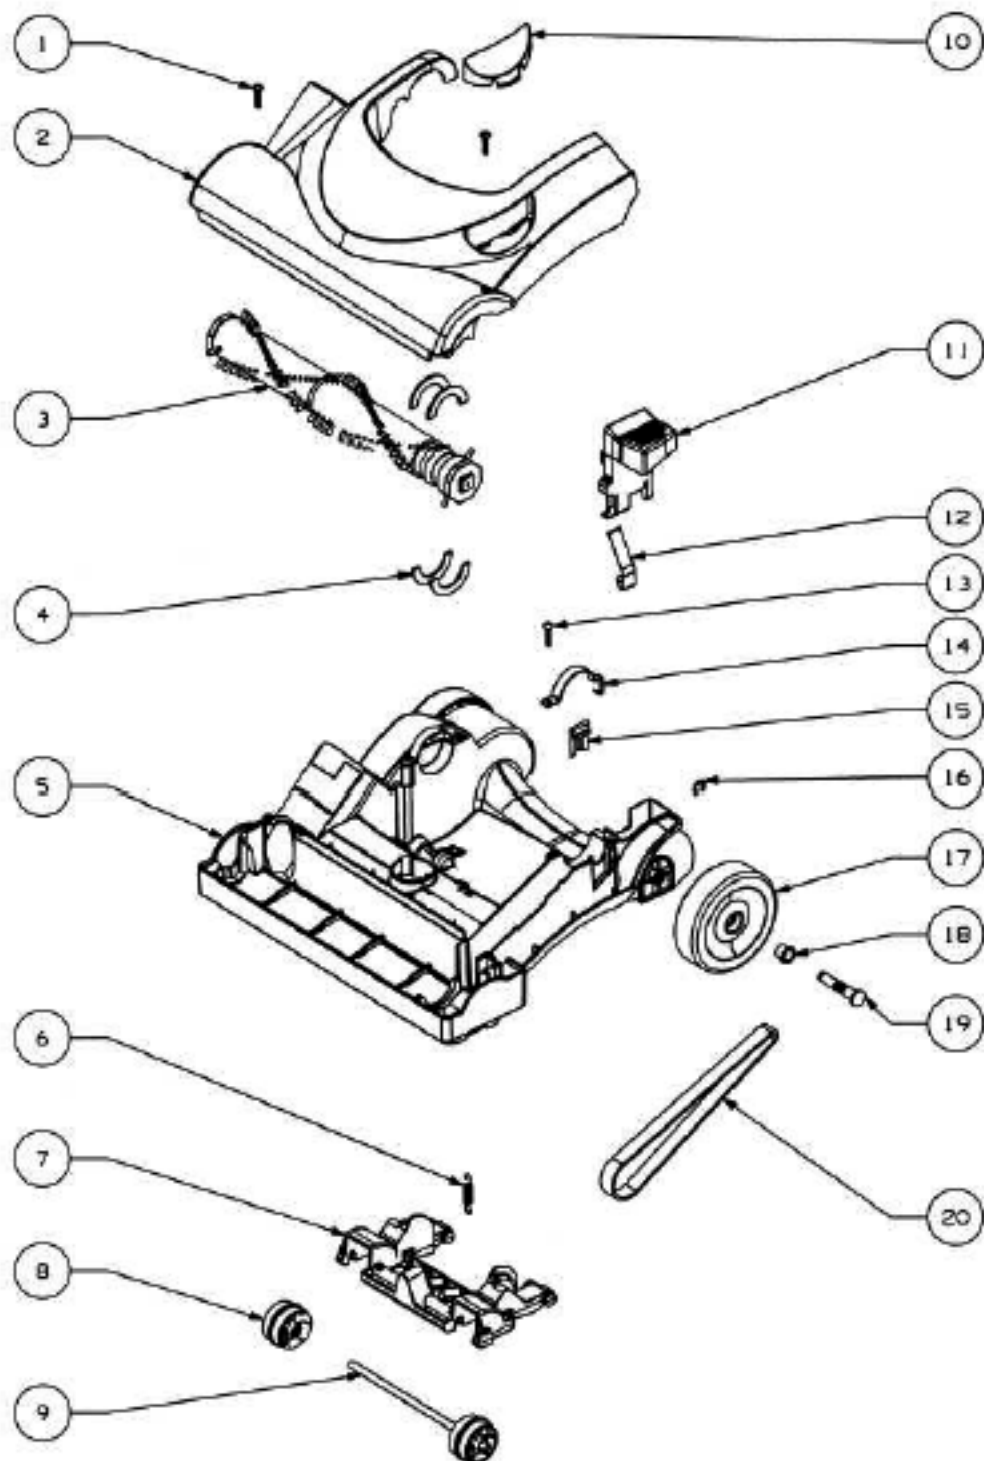

Main Body - 4750A

Ref #	Part	Description	Comments	Qty
1	74848-1	UPPER HANDLE ASSEMBLY		
3	76073-355N	TOOL CADDY		
4	74846-1	SCREW - PAN HD PLASCREW		
5	62561-3	BACKBONE ASSEMBLY		
8	63202	WASHER PACKAGE		
9	74836	GASKET - MOTOR INLET		
10	74834-119N	DUCT - AIR		
11	74829-355N	COVER - MOTOR (FRONT)		
13	57940-3	LAMP - HEADLIGHT		
14	74846-1	SCREW - PAN HD PLASCREW		
15	74830-313N	LENS		
16	74835	GASKET - MOTOR DUCT		
17	62568	MOTOR ASSEMBLY - PACKAGED		
18	75094	BUSHING - MOTOR		
19	62562	REAR MOTOR COVER ASSEMBLY	Includes pedal switch.	
23	74846-2	SCREW - PAN HD PLASCREW		
24	74855-355N	WAND - SHORT		
25	76074-355N	HOSE - BLOW MOLDED		
26	74856-313N	ADAPTOR - HOSE		
27	62563	RETAINER & CORD RELEASE A		
29	74846-1	SCREW - PAN HD PLASCREW		
30	74838-1	SUPPLY CORD & TERMINALS		
31	62293-5	HOSE ASSEMBLY - CARTONED	Includes items 24-26.	
32	76087		Pre-motor filter, not pictured.	

Base and Hood - 4750A

Ref #	Part	Description	Comments	Qty
1	74846-1	SCREW - PAN HD PLASCREW		
2	62569	HOOD ASSEMBLY - PACKAGED		
3	60844-5	12" DISTURBULATOR ASSY -		
4	74824	NOZZLE FELT		
5	62072-3	BASE ASSEMBLY - PACKAGED	Includes items 4-9, 11,12, 15-19.	
6	38698	SPRING PACKAGE		
7	74817-355N	CARRIAGE - WHEEL		
8	74818-355N	WHEEL - FRONT		
9	71478	AXLE - FRONT		
10	75092-313N	WINDOW - BELT VIEW		
11	74820-355N	RELEASE - HANDLE		
12	74821	HANDLE RELEASE PLATE		
13	EW312-81122P	SCREW PACKAGE		
14	74825	CLAMP - MOTOR		
15	74822	GUARD - BELT		
16	75096	RETAINER - REAR WHEEL		
17	74816-355N	WHEEL - REAR		
18	75097	BUSHING - AXLE		
19	75095	AXLE - REAR		
20	61120B	BELT PKG ASSY-STYLE U EXT		

QUICK
START
GUIDE

Hardware
PACK

4

5

Accessories - 4750A

Ref #	Part	Description	Comments	Qty
1	71973-119N	WAND - OUTER		
2	71956A-119N	WAND - CREVICE		
3	60990-3	COMBINATION BRSH BRSTLD-C		
4	76089			
5	75193	PACKAGE - HARDWARE		
6	71482A	NESTING WAND ASSEMBLY	Includes items 1 and 2.	