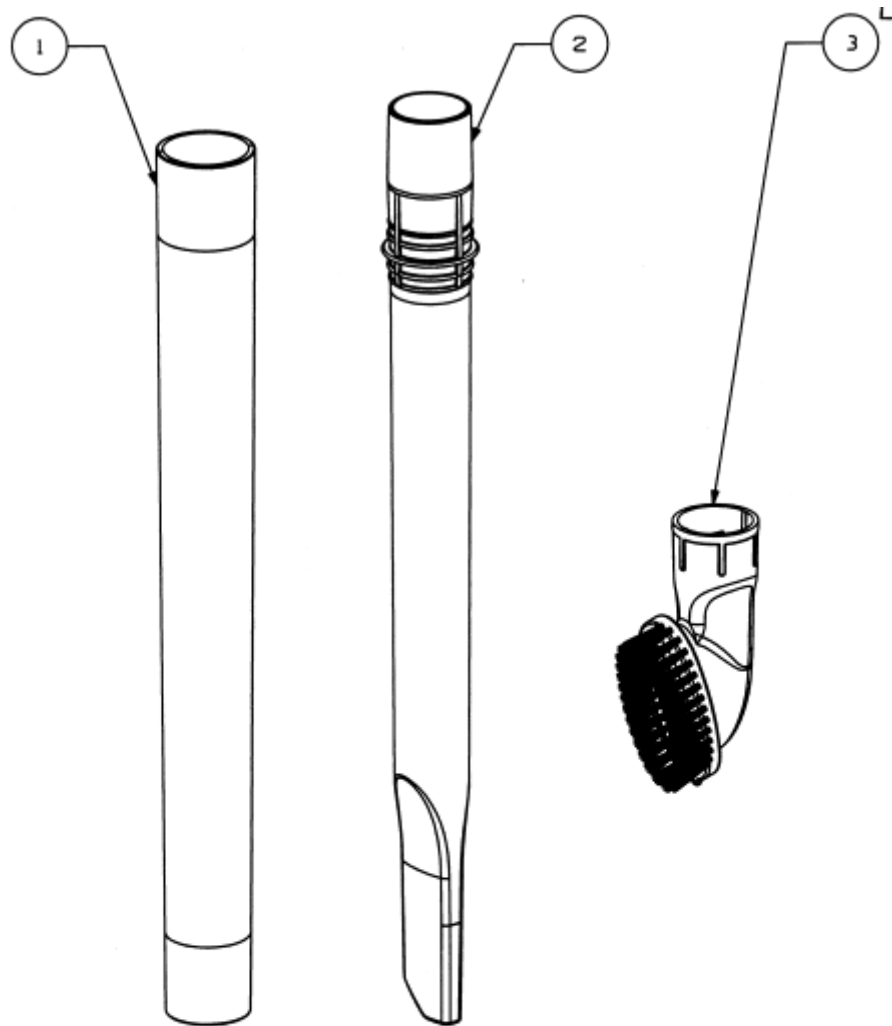

Accessories - 4752A

Ref #	Part	Description	Comments	Qty
1	71973-119N	WAND - OUTER		
2	71956A-119N	WAND-CREVICE		
3	60990-3	COMBINATION BRSH BRSTLD-C		
4	76089	OWNERS GUIDE		
5	75193	PACKAGE - HARDWARE		
6	71492A	NESTING WAND ASSEMBLY	Includes items 1 and 2.