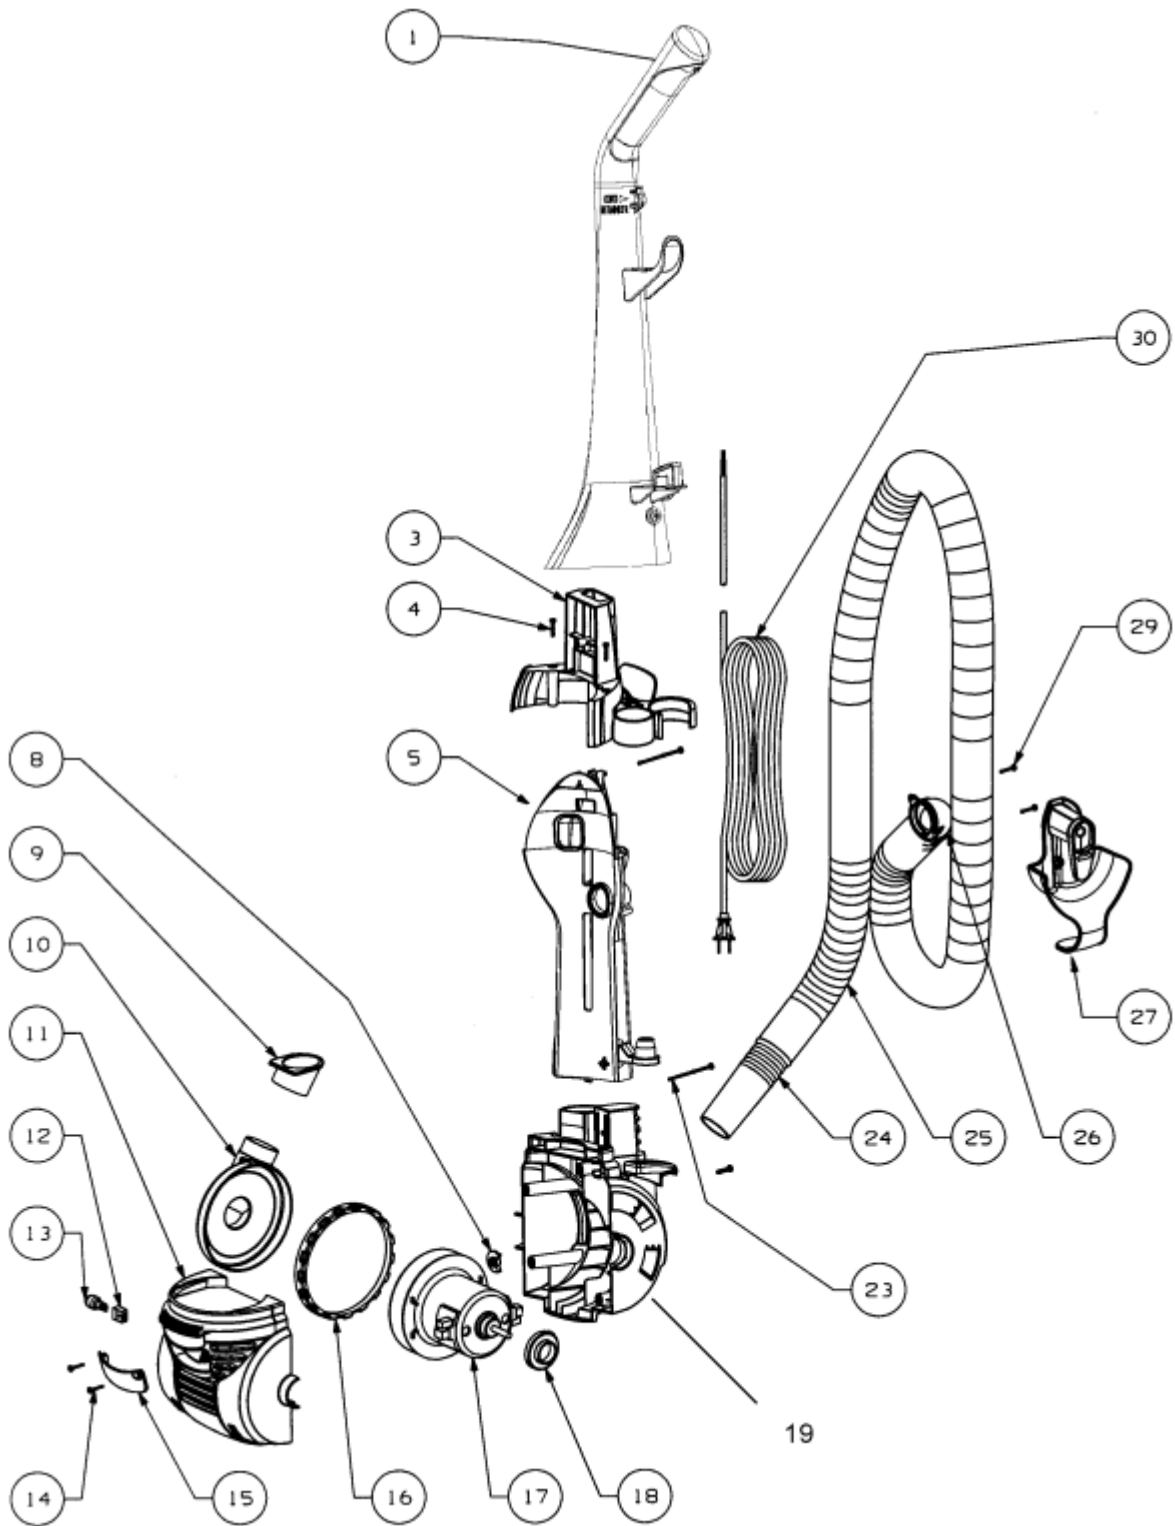

This Owner's Manual is provided and hosted by [Appliance Factory Parts](http://ApplianceFactoryParts.com).

Eureka 4752A Owner's Manual

[Shop genuine replacement parts for Eureka 4752A](#)

[Find Your Eureka Vacuum Cleaner Parts - Select From 853 Models](#)

----- Manual continues below -----

Main Body - 4752A

Main Body - 4752A

Ref #	Part	Description	Comments	Qty
1	74848-1	UPPER HANDLE ASSEMBLY		
3	76073-355N	TOOL CADDY		
4	74846-1	SCREW - PAN HD PLASCREW		
5	62561-3	BACKBONE ASSEMBLY		
8	63202	WASHER PACKAGE		
9	74836	GASKET - MOTOR INLET		
10	74834-119N	DUCT - AIR		
11	74829-355N	COVER - MOTOR (FRONT)		
13				
14	74846-1	SCREW - PAN HD PLASCREW		
15	74830-355N	LENS		
16	74835	GASKET - MOTOR DUCT		
17	62568-1	MOTOR ASSEMBLY - PACKAGED		
18	75094	BUSHING - MOTOR		
19	62562	REAR MOTOR COVER ASSEMBLY	Includes pedal switch.	
23	74846-2	SCREW - PAN HD PLASCREW		
24	74855-355N	WAND - SHORT		
25	76074-355N	HOSE - BLOW MOLDED		
26	74856-313N	ADAPTOR - HOSE		
27	62563	RETAINER & CORD RELEASE A		
29	74846-1	SCREW - PAN HD PLASCREW		
30	74838-1	SUPPLY CORD & TERMINAL AS		
31	62293-5	HOSE ASSEMBLY - CARTONED	Includes items 24-26.	
32	76087	FILTER - PRE-MOTOR	Pre-motor filter, not pictured.	
	74843-1	SWITCH (ROCKTEK)		
	74844-359N	PEDAL - SWITCH		

Base and Hood - 4752A

Base and Hood - 4752A

Ref #	Part	Description	Comments	Qty
1	74846-1	SCREW - PAN HD PLASCREW		
2	63342-30			
3	60844-5	12" DISTURBULATOR ASSY -		
4	74824	NOZZLE FELT		
5	62072-3	BASE ASSEMBLY - PACKAGED	Includes items 4-9, 11,12, 15-19.	
6	54943	SPRING PACKAGE		
7	74817-355N	CARRIAGE - WHEEL		
8	74818-355N	WHEEL - FRONT		
9	71478	AXLE - FRONT		
10	75092-313N	WINDOW - BELT VIEW		
11	74820-355N	RELEASE - HANDLE		
12	74821	HANDLE RELEASE PLATE		
13	EW312-8T12ZP	SCREW PACKAGE		
14	74825	CLAMP - MOTOR		
15	74822	GUARD - BELT		
16	75096	RETAINER - REAR WHEEL		
17	74816-355N	WHEEL - REAR		
18	75097	BUSHING - AXLE		
19	75095	AXLE - REAR		
20	61120B	BELT PKG ASSY-STYLE U EXT		
	72472-355N	KNOB - HEIGHT ADJUSTMENT		