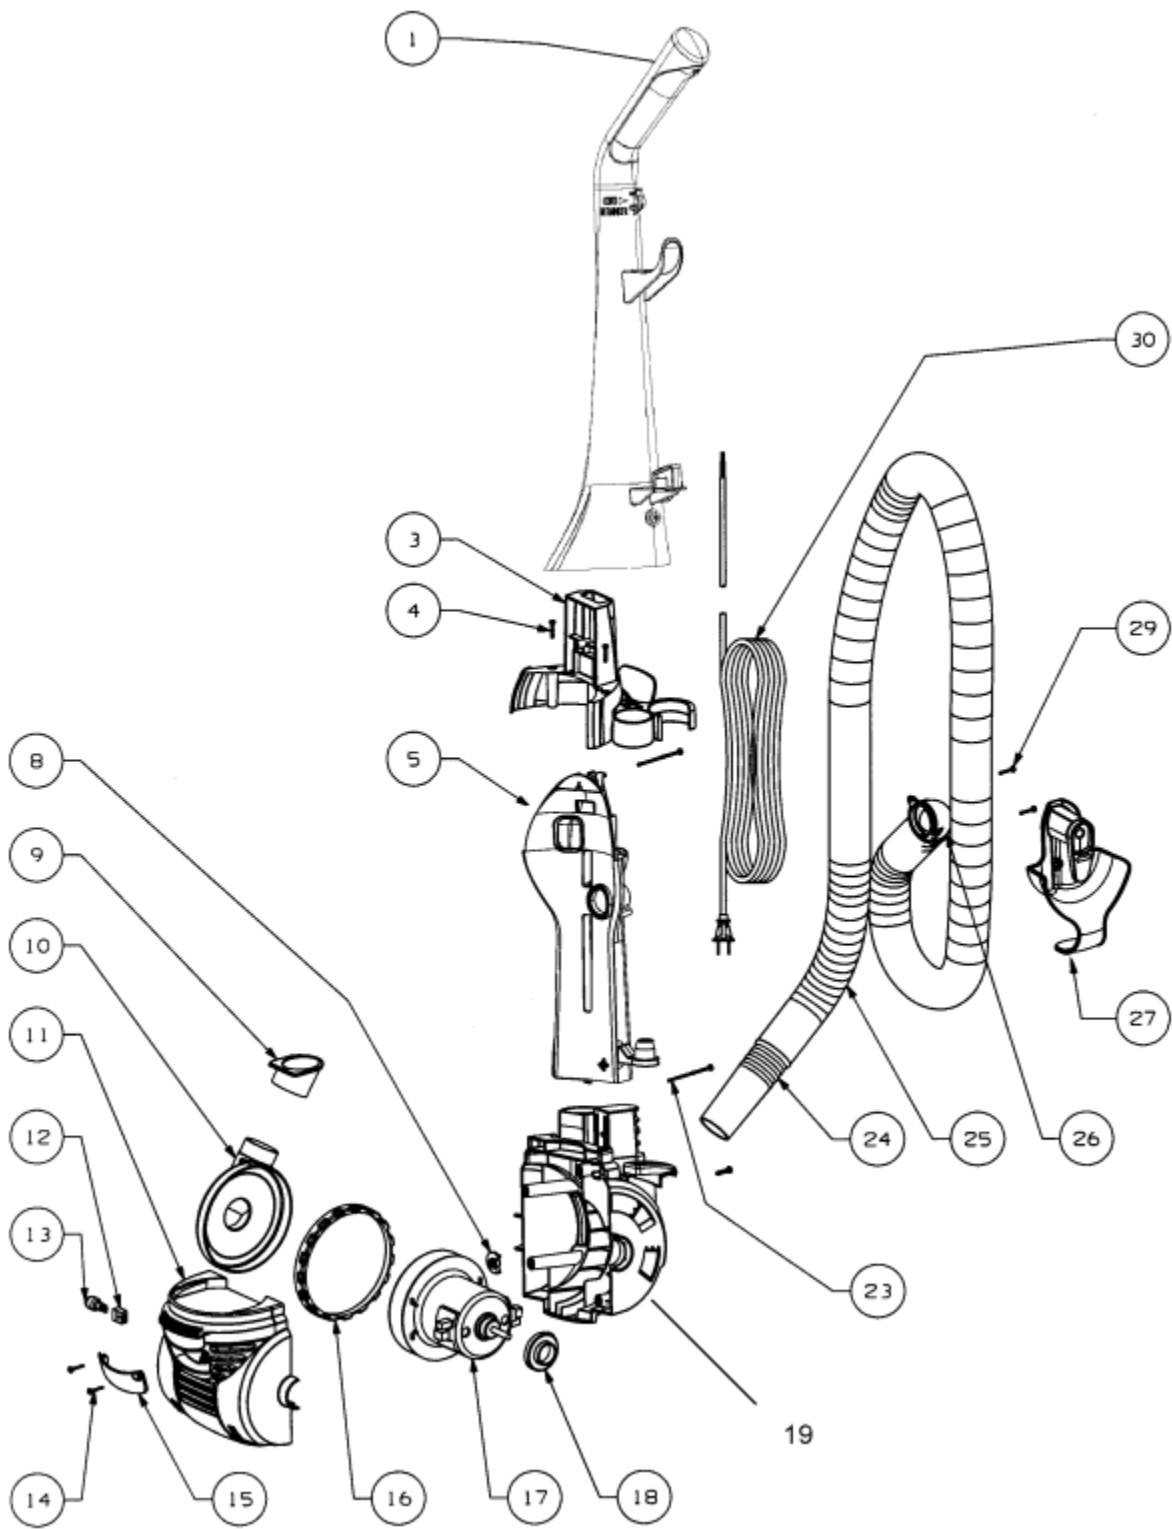

Main Body - 4752A

Main Body - 4752A

Ref #	Part	Description	Comments	Qty
1	74848-1	UPPER HANDLE ASSEMBLY		
3	76073-355N	TOOL CADDY		
4	74846-1	SCREW - PAN HD PLASCREW		
5	62561-3	BACKBONE ASSEMBLY		
8	63202	WASHER PACKAGE		
9	74836	GASKET - MOTOR INLET		
10	74834-119N	DUCT - AIR		
11	74829-355N	COVER - MOTOR (FRONT)		
13				
14	74846-1	SCREW - PAN HD PLASCREW		
15	74830-355N	LENS		
16	74835	GASKET - MOTOR DUCT		
17	62568-1	MOTOR ASSEMBLY - PACKAGED		
18	75094	BUSHING - MOTOR		
19	62562	REAR MOTOR COVER ASSEMBLY	Includes pedal switch.	
23	74846-2	SCREW - PAN HD PLASCREW		
24	74855-355N	WAND - SHORT		
25	76074-355N	HOSE - BLOW MOLDED		
26	74856-313N	ADAPTOR - HOSE		
27	62563	RETAINER & CORD RELEASE A		
29	74846-1	SCREW - PAN HD PLASCREW		
30	74838-1	SUPPLY CORD & TERMINAL AS		
31	62293-5	HOSE ASSEMBLY - CARTONED	Includes items 24-26.	
32	76087	FILTER - PRE-MOTOR	Pre-motor filter, not pictured.	
	74843-1	SWITCH (ROCKTEK)		
	74844-359N	PEDAL - SWITCH		

Base and Hood - 4752A

Base and Hood - 4752A

Ref #	Part	Description	Comments	Qty
1	74846-1	SCREW - PAN HD PLASCREW		
2	63342-30			
3	60844-5	12" DISTURBULATOR ASSY -		
4	74824	NOZZLE FELT		
5	62072-3	BASE ASSEMBLY - PACKAGED	Includes items 4-9, 11,12, 15-19.	
6	54943	SPRING PACKAGE		
7	74817-355N	CARRIAGE - WHEEL		
8	74818-355N	WHEEL - FRONT		
9	71478	AXLE - FRONT		
10	75092-313N	WINDOW - BELT VIEW		
11	74820-355N	RELEASE - HANDLE		
12	74821	HANDLE RELEASE PLATE		
13	EW312-8T12ZP	SCREW PACKAGE		
14	74825	CLAMP - MOTOR		
15	74822	GUARD - BELT		
16	75096	RETAINER - REAR WHEEL		
17	74816-355N	WHEEL - REAR		
18	75097	BUSHING - AXLE		
19	75095	AXLE - REAR		
20	61120B	BELT PKG ASSY-STYLE U EXT		
	72472-355N	KNOB - HEIGHT ADJUSTMENT		

Bag Cover - 4752A

Bag Cover - 4752A

Ref #	Part	Description	Comments	Qty
1	76079-6	COVER & GRAPHICS ASSEMBLY		
2	76075-7	DUST CUP ASSEMBLY		
3	74846-1	SCREW - PAN HD PLASCREW	Not pictured.	
4	62560	DUST CUP HANDLE ASSEMBLY	Not pictured.	
5	62389	PL BAG (USE 62389A)	Not pictured.	