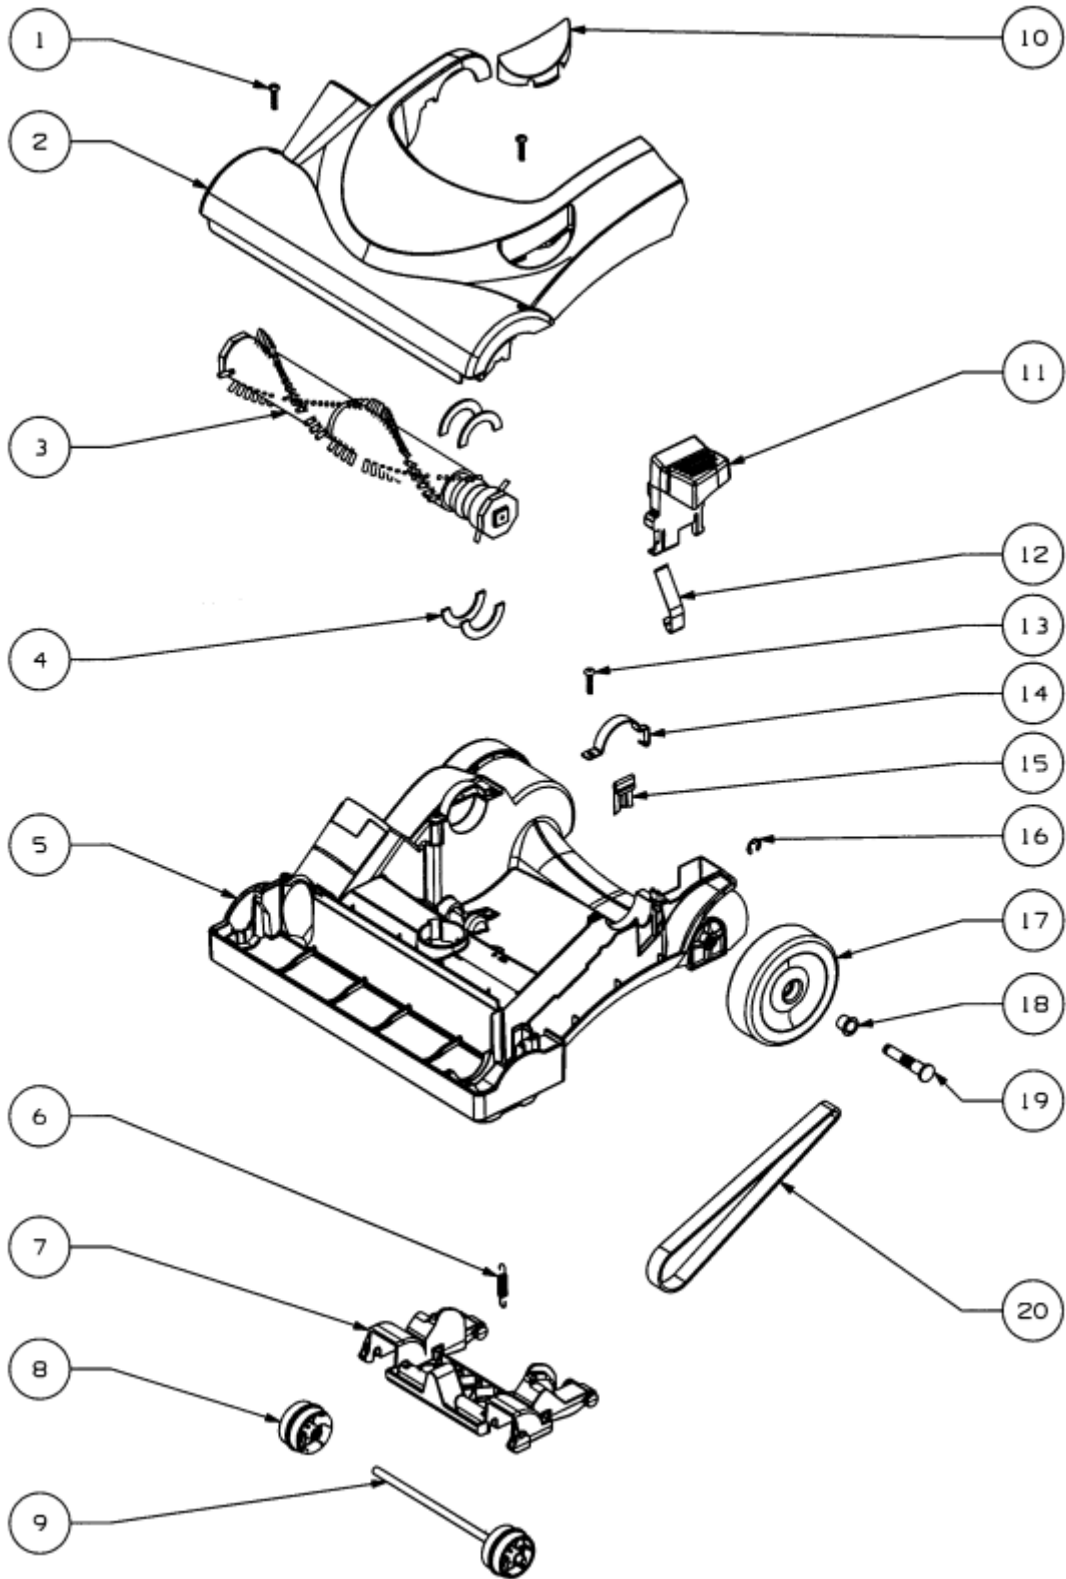

Main Body - 4752A

Main Body - 4752A

Ref #	Part	Description	Comments	Qty
1	74848-1	UPPER HANDLE ASSEMBLY		
3	76073-355N	TOOL CADDY		
4	74846-1	SCREW - PAN HD PLASCREW		
5	62561-3	BACKBONE ASSEMBLY		
8	63202	WASHER PACKAGE		
9	74836	GASKET - MOTOR INLET		
10	74834-119N	DUCT - AIR		
11	74829-355N	COVER - MOTOR (FRONT)		
13				
14	74846-1	SCREW - PAN HD PLASCREW		
15	74830-355N	LENS		
16	74835	GASKET - MOTOR DUCT		
17	62568-1	MOTOR ASSEMBLY - PACKAGED		
18	75094	BUSHING - MOTOR		
19	62562	REAR MOTOR COVER ASSEMBLY	Includes pedal switch.	
23	74846-2	SCREW - PAN HD PLASCREW		
24	74855-355N	WAND - SHORT		
25	76074-355N	HOSE - BLOW MOLDED		
26	74856-313N	ADAPTOR - HOSE		
27	62563	RETAINER & CORD RELEASE A		
29	74846-1	SCREW - PAN HD PLASCREW		
30	74838-1	SUPPLY CORD & TERMINAL AS		
31	62293-5	HOSE ASSEMBLY - CARTONED	Includes items 24-26.	
32	76087	FILTER - PRE-MOTOR	Pre-motor filter, not pictured.	
	74843-1	SWITCH (ROCKTEK)		
	74844-359N	PEDAL - SWITCH		

Base and Hood - 4752A

Base and Hood - 4752A

Ref #	Part	Description	Comments	Qty
1	74846-1	SCREW - PAN HD PLASCREW		
2	63342-30			
3	60844-5	12" DISTURBULATOR ASSY -		
4	74824	NOZZLE FELT		
5	62072-3	BASE ASSEMBLY - PACKAGED	Includes items 4-9, 11,12, 15-19.	
6	54943	SPRING PACKAGE		
7	74817-355N	CARRIAGE - WHEEL		
8	74818-355N	WHEEL - FRONT		
9	71478	AXLE - FRONT		
10	75092-313N	WINDOW - BELT VIEW		
11	74820-355N	RELEASE - HANDLE		
12	74821	HANDLE RELEASE PLATE		
13	EW312-8T12ZP	SCREW PACKAGE		
14	74825	CLAMP - MOTOR		
15	74822	GUARD - BELT		
16	75096	RETAINER - REAR WHEEL		
17	74816-355N	WHEEL - REAR		
18	75097	BUSHING - AXLE		
19	75095	AXLE - REAR		
20	61120B	BELT PKG ASSY-STYLE U EXT		
	72472-355N	KNOB - HEIGHT ADJUSTMENT		

Accessories - 4752A

Ref #	Part	Description	Comments	Qty
1	71973-119N	WAND - OUTER		
2	71956A-119N	WAND-CREVICE		
3	60990-3	COMBINATION BRSH BRSTLD-C		
4	76089	OWNERS GUIDE		
5	75193	PACKAGE - HARDWARE		
6	71492A	NESTING WAND ASSEMBLY	Includes items 1 and 2.	