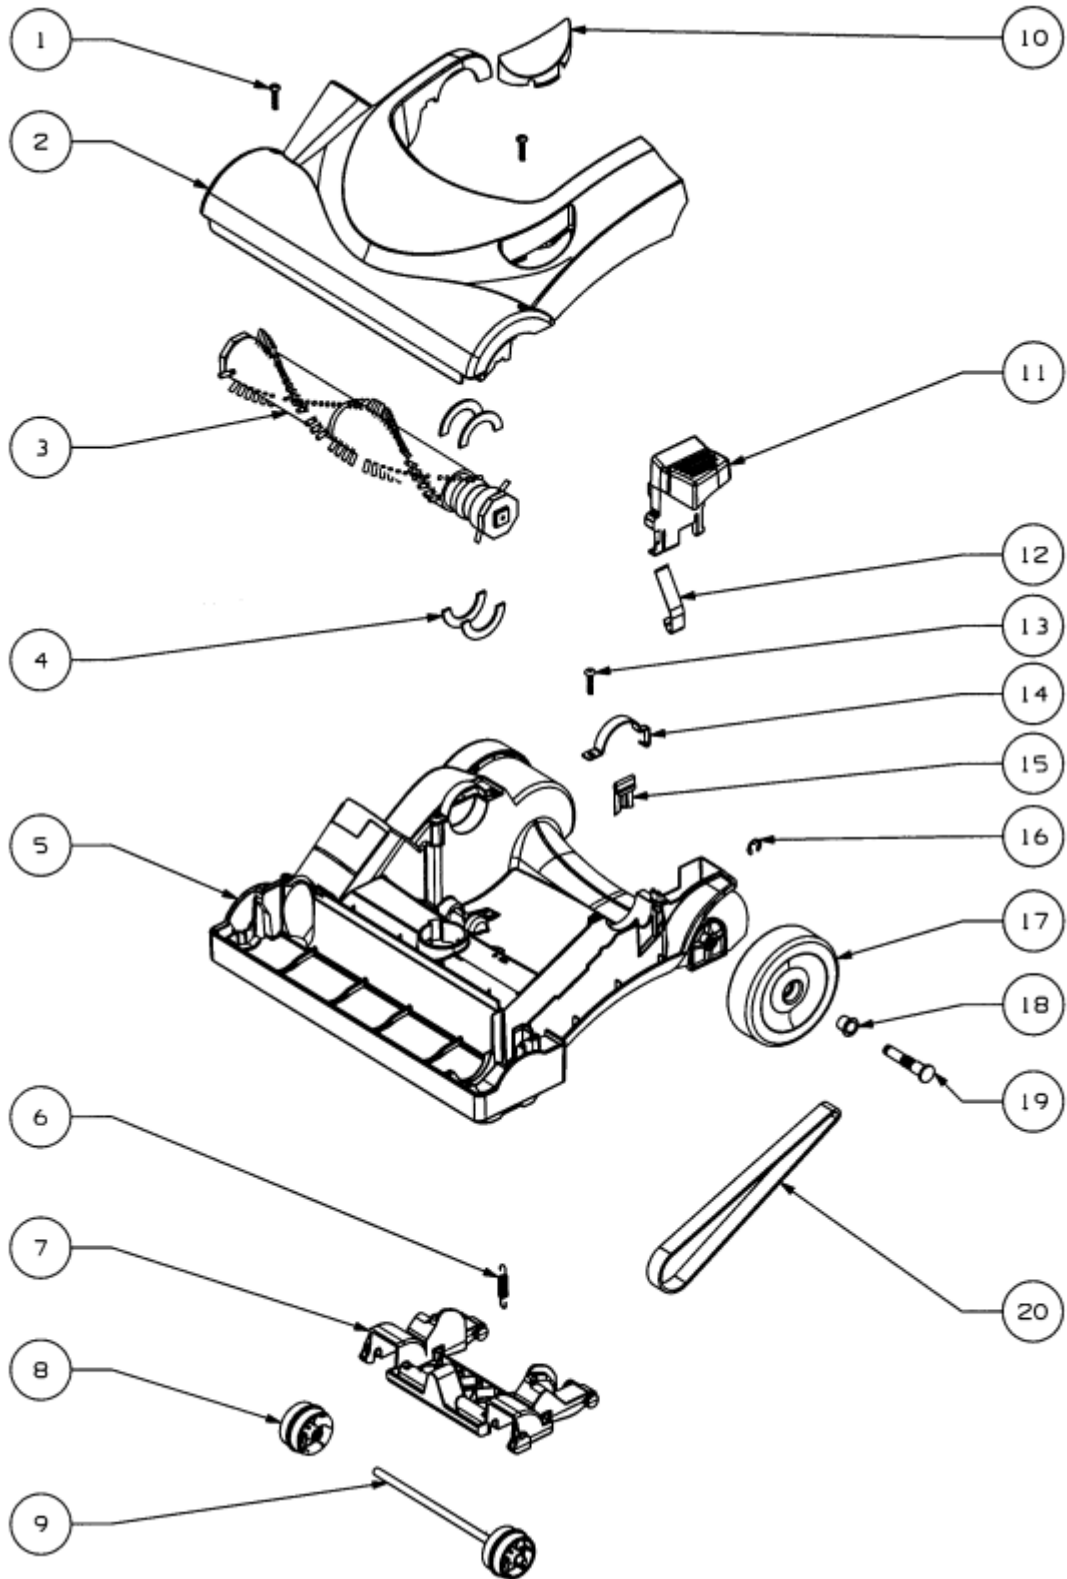

----- Manual continues below -----

Main Body - 4752A

Main Body - 4752A

Ref #	Part	Description	Comments	Qty
1	74848-1	UPPER HANDLE ASSEMBLY		
3	76073-355N	TOOL CADDY		
4	74846-1	SCREW - PAN HD PLASCREW		
5	62561-3	BACKBONE ASSEMBLY		
8	63202	WASHER PACKAGE		
9	74836	GASKET - MOTOR INLET		
10	74834-119N	DUCT - AIR		
11	74829-355N	COVER - MOTOR (FRONT)		
13				
14	74846-1	SCREW - PAN HD PLASCREW		
15	74830-355N	LENS		
16	74835	GASKET - MOTOR DUCT		
17	62568-1	MOTOR ASSEMBLY - PACKAGED		
18	75094	BUSHING - MOTOR		
19	62562	REAR MOTOR COVER ASSEMBLY	Includes pedal switch.	
23	74846-2	SCREW - PAN HD PLASCREW		
24	74855-355N	WAND - SHORT		
25	76074-355N	HOSE - BLOW MOLDED		
26	74856-313N	ADAPTOR - HOSE		
27	62563	RETAINER & CORD RELEASE A		
29	74846-1	SCREW - PAN HD PLASCREW		
30	74838-1	SUPPLY CORD & TERMINAL AS		
31	62293-5	HOSE ASSEMBLY - CARTONED	Includes items 24-26.	
32	76087	FILTER - PRE-MOTOR	Pre-motor filter, not pictured.	
	74843-1	SWITCH (ROCKTEK)		
	74844-359N	PEDAL - SWITCH		

Base and Hood - 4752A

Base and Hood - 4752A

Ref #	Part	Description	Comments	Qty
1	74846-1	SCREW - PAN HD PLASCREW		
2	63342-30			
3	60844-5	12" DISTURBULATOR ASSY -		
4	74824	NOZZLE FELT		
5	62072-3	BASE ASSEMBLY - PACKAGED	Includes items 4-9, 11,12, 15-19.	
6	54943	SPRING PACKAGE		
7	74817-355N	CARRIAGE - WHEEL		
8	74818-355N	WHEEL - FRONT		
9	71478	AXLE - FRONT		
10	75092-313N	WINDOW - BELT VIEW		
11	74820-355N	RELEASE - HANDLE		
12	74821	HANDLE RELEASE PLATE		
13	EW312-8T12ZP	SCREW PACKAGE		
14	74825	CLAMP - MOTOR		
15	74822	GUARD - BELT		
16	75096	RETAINER - REAR WHEEL		
17	74816-355N	WHEEL - REAR		
18	75097	BUSHING - AXLE		
19	75095	AXLE - REAR		
20	61120B	BELT PKG ASSY-STYLE U EXT		
	72472-355N	KNOB - HEIGHT ADJUSTMENT		