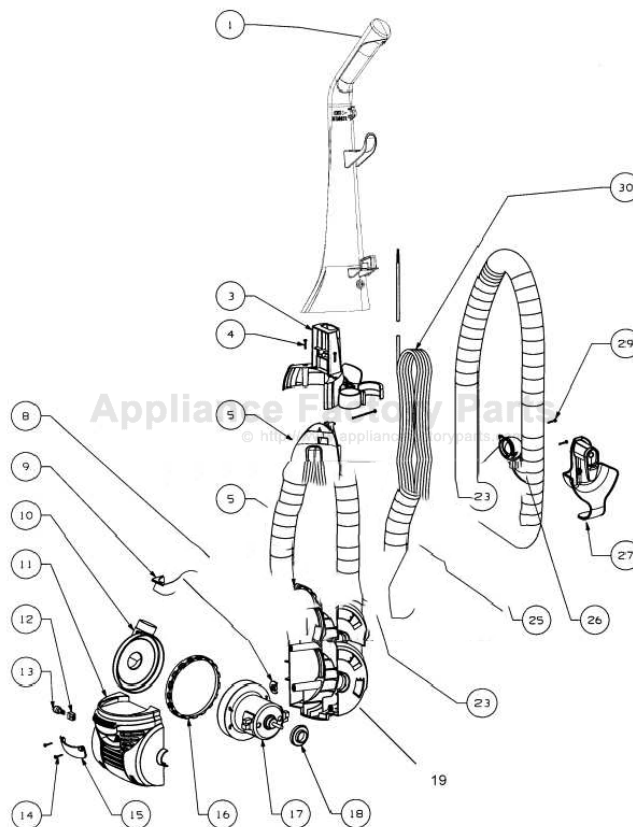

This Owner's Manual is provided and hosted by [Appliance Factory Parts](http://ApplianceFactoryParts.com).

Eureka 4752A Owner's Manual

[Shop genuine replacement parts for Eureka 4752A](#)

[Find Your Eureka Vacuum Cleaner Parts - Select From 853 Models](#)

----- Manual continues below -----

Main Body - 4752A

Main Body - 4752A

Ref #	Part	Description	Comments	Qty
1	74848-1	UPPER HANDLE ASSEMBLY		
3	76073-355N	TOOL CADDY		
4	74846-1	SCREW - PAN HD PLASCREW		
5	62561-3	BACKBONE ASSEMBLY		
8	63202	WASHER PACKAGE		
9	74836	GASKET - MOTOR INLET		
10	74834-119N	DUCT - AIR		
11	74829-355N	COVER - MOTOR (FRONT)		
13				
14	74846-1	SCREW - PAN HD PLASCREW		
15	74830-355N	LENS		
16	74835	GASKET - MOTOR DUCT		
17	62568-1	MOTOR ASSEMBLY - PACKAGED		
18	75094	BUSHING - MOTOR		
19	62562	REAR MOTOR COVER ASSEMBLY	Includes pedal switch.	
23	74846-2	SCREW - PAN HD PLASCREW		
24	74855-355N	WAND - SHORT		
25	76074-355N	HOSE - BLOW MOLDED		
26	74856-313N	ADAPTOR - HOSE		
27	62563	RETAINER & CORD RELEASE A		
29	74846-1	SCREW - PAN HD PLASCREW		
30	74838-1	SUPPLY CORD & TERMINAL AS		
31	62293-5	HOSE ASSEMBLY - CARTONED	Includes items 24-26.	
32	76087	FILTER - PRE-MOTOR	Pre-motor filter, not pictured.	
	74843-1	SWITCH (ROCKTEK)		
	74844-359N	PEDAL - SWITCH		

Base and Hood - 4752A

Base and Hood - 4752A

Ref #	Part	Description	Comments	Qty
1	74846-1	SCREW - PAN HD PLASCREW		
2	63342-30			
3	60844-5	12" DISTURBULATOR ASSY -		
4	74824	NOZZLE FELT		
5	62072-3	BASE ASSEMBLY - PACKAGED	Includes items 4-9, 11,12, 15-19.	
6	54943	SPRING PACKAGE		
7	74817-355N	CARRIAGE - WHEEL		
8	74818-355N	WHEEL - FRONT		
9	71478	AXLE - FRONT		
10	75092-313N	WINDOW - BELT VIEW		
11	74820-355N	RELEASE - HANDLE		
12	74821	HANDLE RELEASE PLATE		
13	EW312-8T12ZP	SCREW PACKAGE		
14	74825	CLAMP - MOTOR		
15	74822	GUARD - BELT		
16	75096	RETAINER - REAR WHEEL		
17	74816-355N	WHEEL - REAR		
18	75097	BUSHING - AXLE		
19	75095	AXLE - REAR		
20	61120B	BELT PKG ASSY-STYLE U EXT		
	72472-355N	KNOB - HEIGHT ADJUSTMENT		