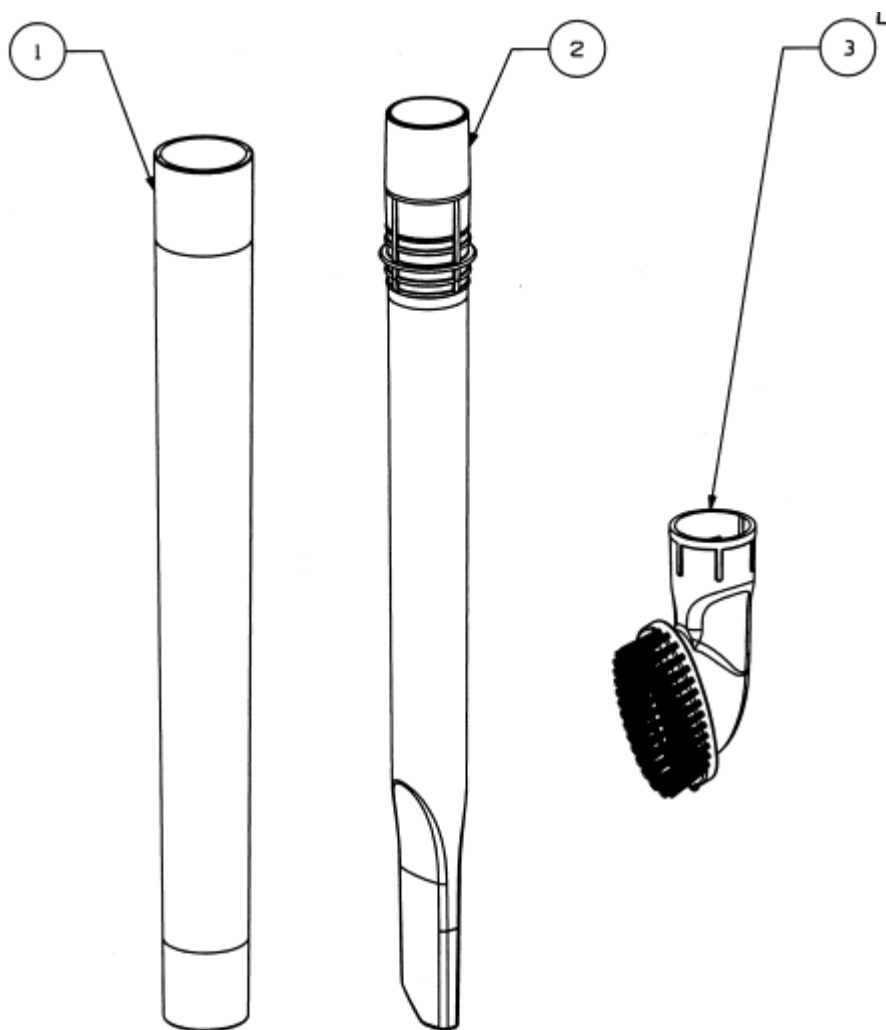

Accessories - 4752A

Ref #	Part	Description	Comments	Qty
1	71973-119N	WAND - OUTER		
2	71956A-119N	WAND-CREVICE		
3	60990-3	COMBINATION BRSH BRSTLD-C		
4	76089	OWNERS GUIDE		
5	75193	PACKAGE - HARDWARE		
6	71492A	NESTING WAND ASSEMBLY	Includes items 1 and 2.