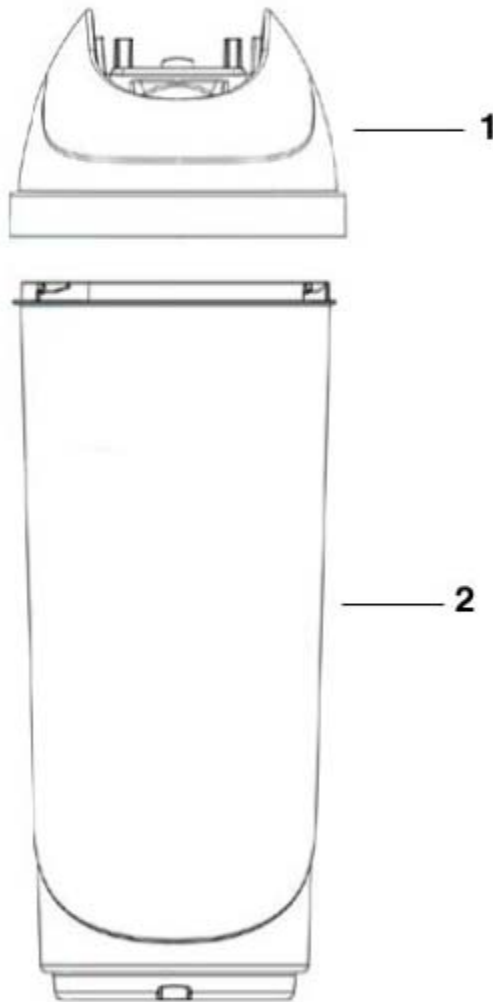

Bag Cover - 4752A

Bag Cover - 4752A

Ref #	Part	Description	Comments	Qty
1	76079-6	COVER & GRAPHICS ASSEMBLY		
2	76075-7	DUST CUP ASSEMBLY		
3	74846-1	SCREW - PAN HD PLASCREW	Not pictured.	
4	62560	DUST CUP HANDLE ASSEMBLY	Not pictured.	
5	62389	PL BAG (USE 62389A)	Not pictured.