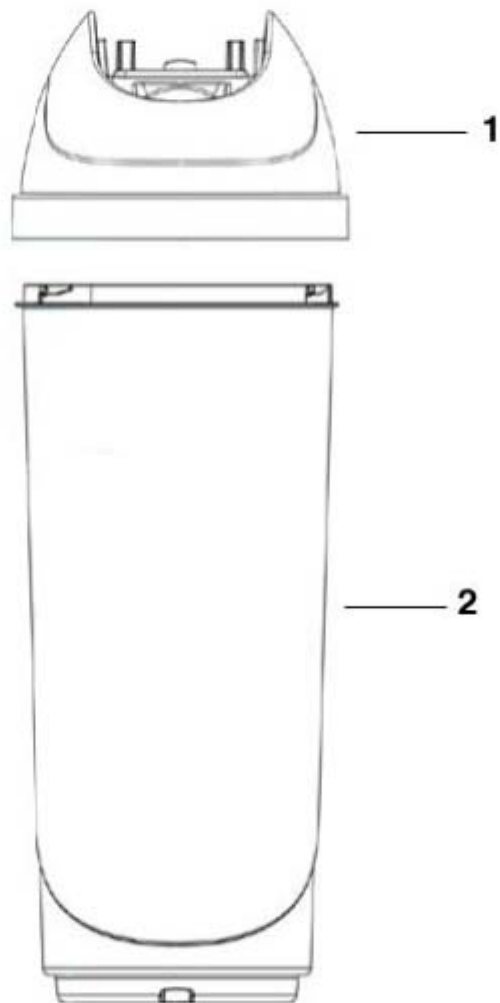

Bag Cover - 4752A

Bag Cover - 4752A

Ref #	Part	Description	Comments	Qty
1	76079-6	COVER & GRAPHICS ASSEMBLY		
2	76075-7	DUST CUP ASSEMBLY		
3	74846-1	SCREW - PAN HD PLASCREW	Not pictured.	
4	62560	DUST CUP HANDLE ASSEMBLY	Not pictured.	
5	62389	PL BAG (USE 62389A)	Not pictured.