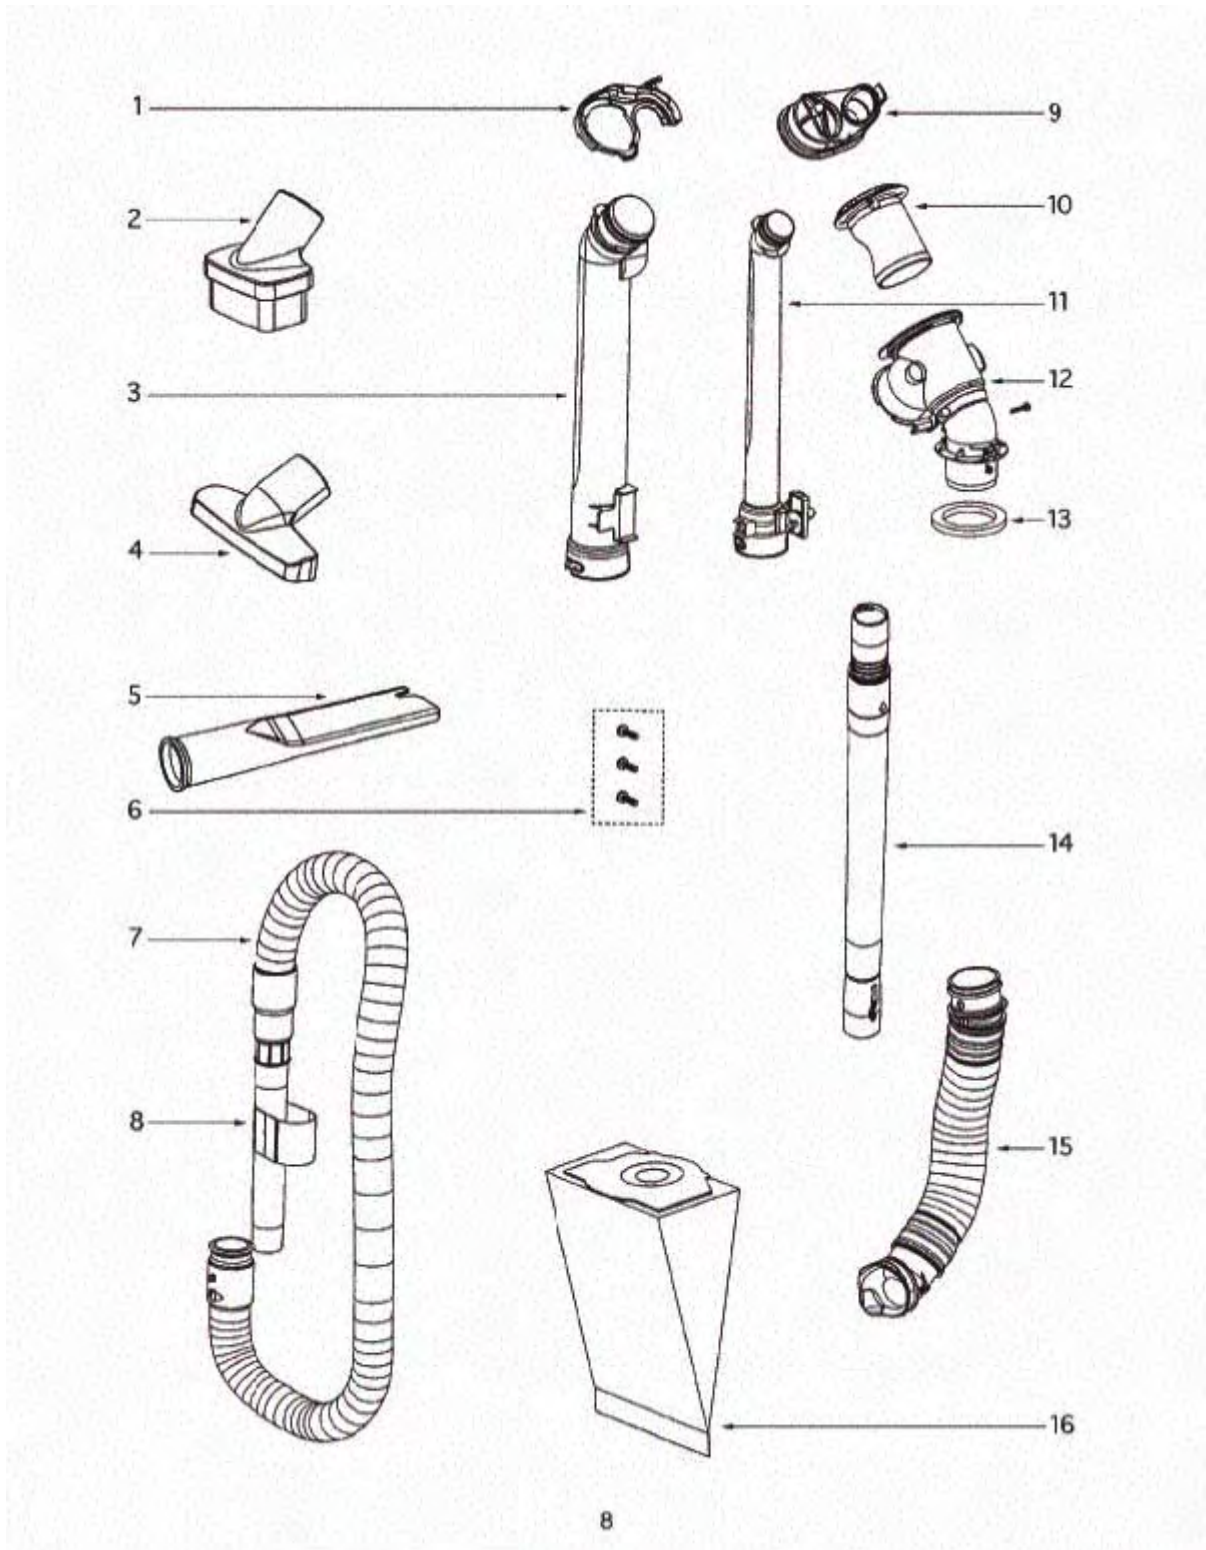

Accessories - 4870K/KE

Ref #	Part	Description	Comments	Qty
2	E-54505-3	DUSTING BRUSH - PACKAGED		
3	E-61257-1	DIRT TUBE BASE - PACKAGED		
4	E-38284-3	UPHOLSTERY NOZZLE ASSEMBL		
5	E-27237-3	TOOL - CREVICE		
6	E-70790	HARDWARE PACKAGE		
7	E-61247-1	HOSE ASSEMBLY - CARTONED		
9	E-70053	SEAL BUSHING		
11	E-61258-3	DIRT TUBE ASSY - PACKAGED		
12	E-70655-1	VENTRICLE & GRAPHICS ASSY		
13	E-70244	GASKET - VENTRICLE		
14	E-58728B	NESTING WAND ASSEMBLY		
15	E-70588-1	CONNECTOR HOSE & ADAPTER		
16	E-61115A	PAPER BAG PKG-STYLE "RR"-		
17	E-75391	TURBO NOZZLE ASSEMBLY	Not pictured.	
	E-78222	OWNERS GUIIDE		
	E-79760	OWNERS GUIDE 4870KE