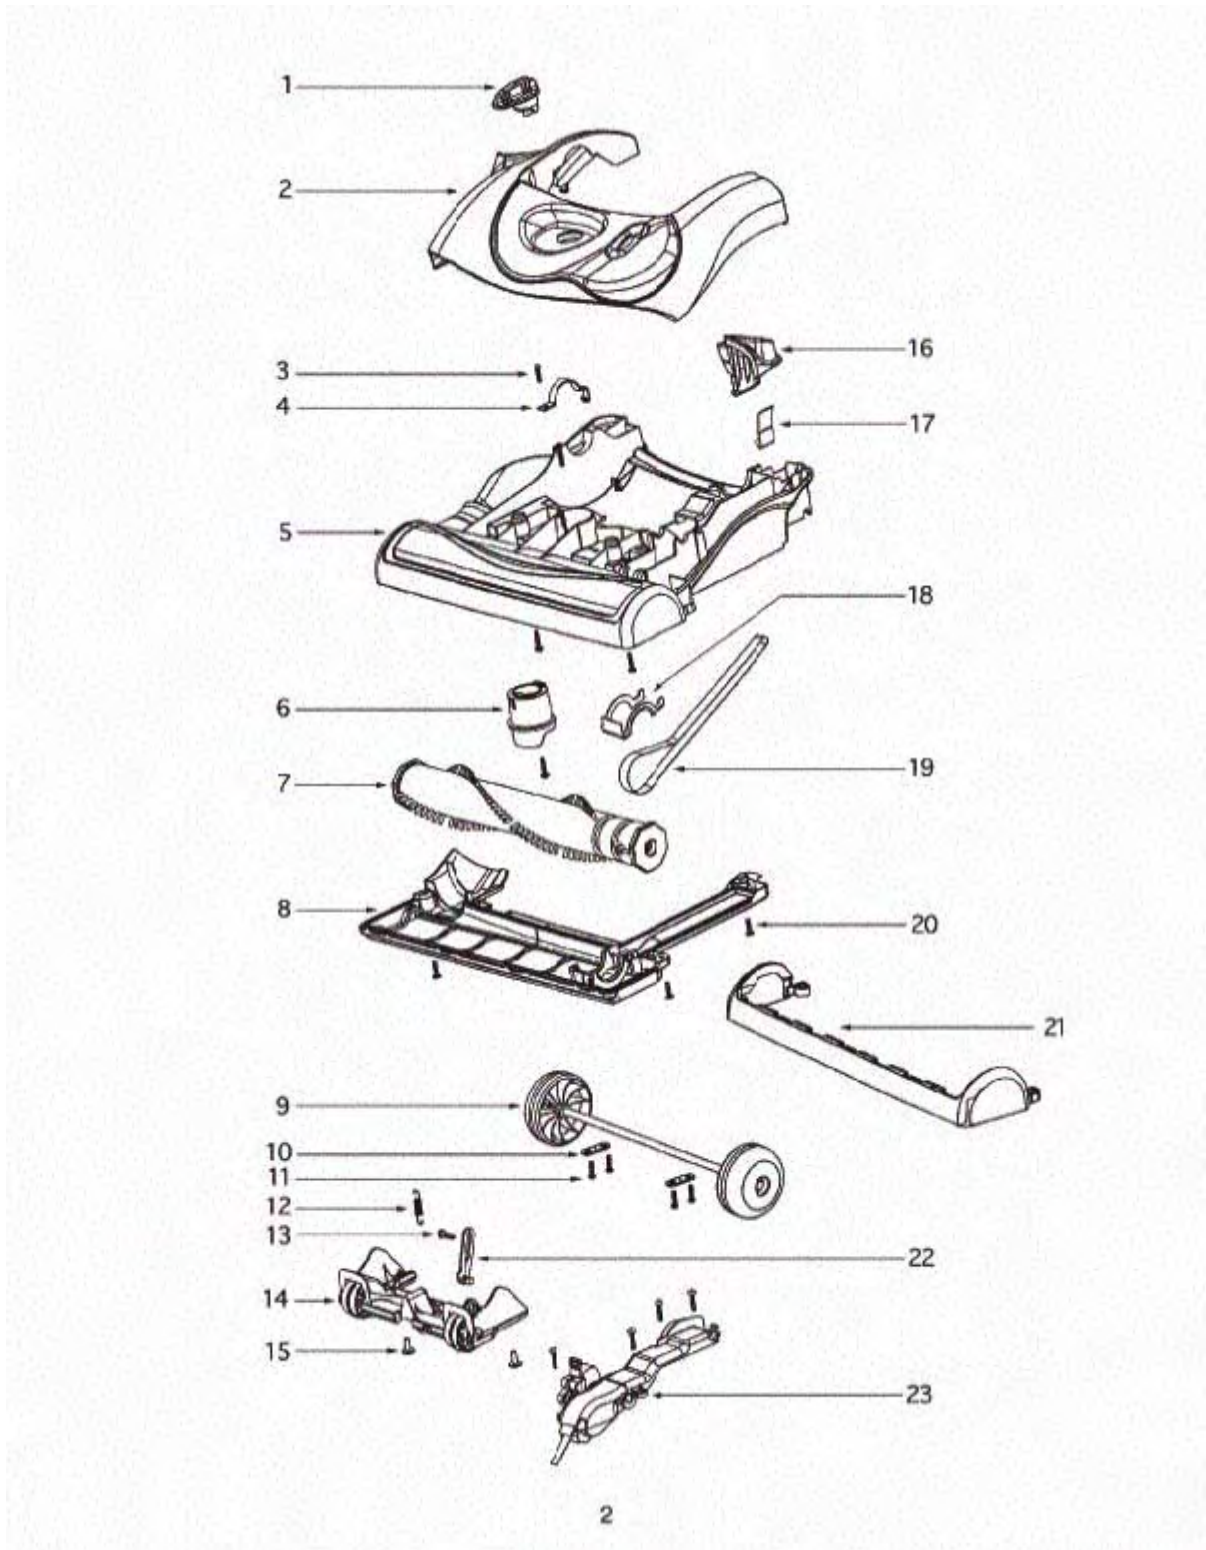

## Main Body - 4870K/KE

Ref #	Part	Description	Comments	Qty
1	E-70023-6	UPPER HANDLE ASSEMBLY	70493-119N and 28013-119N are included.	
2	E-39455-1	SWITCH - ROCKER		
3	E-61254-9	CONTROL PANEL ASSY - PACK		
5	E-61111	HEPA FILTER PACKAGE		
6	E-61255-4			
7	E-57940-3	LAMP - HEADLIGHT		
8	E-70664	LIGHT SHIELD		
9	E-70088-1	LENS - HEADLAMP		
10	E-70049E-119N	HOUSING - REAR		
11	E-70055	GASKET - BAG CHAMBER		
12	E-61259-15	BAG COVER ASSY - PACKAGED	70096A-355N and 70097 are included.	
13	E-70081	GASKET - MOTOR COVER		
14	E-70086A-458N	COVER - MOTOR		

Base and Hood - 4870K/KE

Ref #	Part	Description	Comments	Qty
1	E-70031-333N	KNOB - HEIGHT ADJUSTMENT		
2	E-61252-16	HOOD ASSEMBLY - PACKAGED		
4	E-38420-2	CLAMP		
5	E-61253-5	BASE ASSEMBLY - PACKAGED	Includes item 21.	
6	E-70030-119N	ACTUATOR - HT. ADJUSTMENT		
7	E-61250-3	BRUSHROLL ASSY - CARTONED		
8	E-70024ASV	SOLEPLATE ASSEMBLY		
9	E-70026-2SV	REAR WHEEL & AXLE ASSEMBL	70027A-119N Rear wheel is included. 70029-1 Rear axle is included.	
10	E-53201	AXLE CLAMP - PACKAGED		
11	E-53238-11	SCREW PACKAGE	Pkg of 10	
12	E-54943	SPRING PACKAGE	Pkg of 10	
13	E-60860	SCREW - PACKAGED	Pkg of 10	
14	E-70035SV	WHEEL CARRIAGE ASSEMBLY	70034-119N wheel carriage and 39173A-119N are included.	
15	E-53238-27	SCREW PACKAGE	Pkg of 10	
16	E-70042-355N	RELEASE - HANDLE		
17	E-70043A	SPRING - HANDLE RELEASE		
18	E-70039A	GASKET - FELT		
19	E-61110	ULTRA SMART BELT (SINGLE)		
20	E-53238-8	SCREW PACKAGE		
21	E-70041-355N	GUARD - FURNITURE		
22	E-70199-119N	ARM - LINKAGE		
23	E-70194C-3SV	IDLER CLAMP ASSY.		