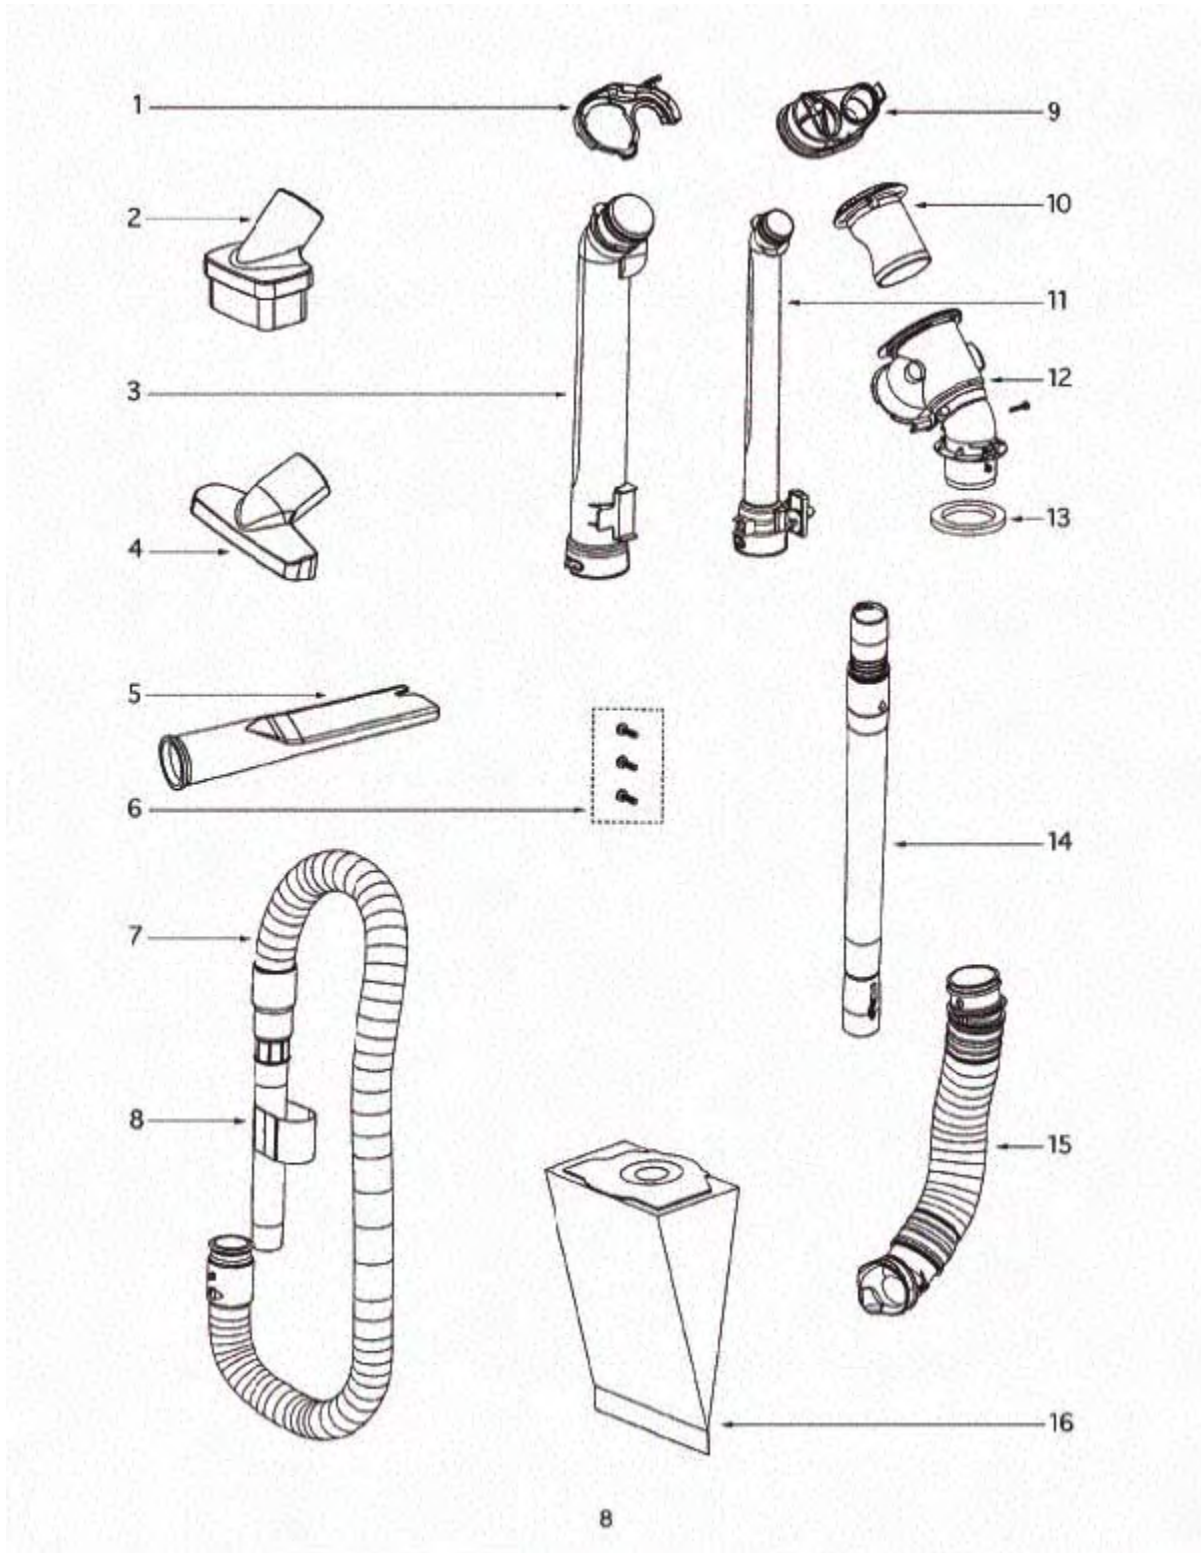

Accessories - 4870K/KE

Ref #	Part	Description	Comments	Qty
2	E-54505-3	DUSTING BRUSH - PACKAGED		
3	E-61257-1	DIRT TUBE BASE - PACKAGED		
4	E-38284-3	UPHOLSTERY NOZZLE ASSEMBL		
5	E-27237-3	TOOL - CREVICE		
6	E-70790	HARDWARE PACKAGE		
7	E-61247-1	HOSE ASSEMBLY - CARTONED		
9	E-70053	SEAL BUSHING		
11	E-61258-3	DIRT TUBE ASSY - PACKAGED		
12	E-70655-1	VENTRICLE & GRAPHICS ASSY		
13	E-70244	GASKET - VENTRICLE		
14	E-58728B	NESTING WAND ASSEMBLY		
15	E-70588-1	CONNECTOR HOSE & ADAPTER		
16	E-61115A	PAPER BAG PKG-STYLE "RR"-		
17	E-75391	TURBO NOZZLE ASSEMBLY	Not pictured.	
	E-78222	OWNERS GUIIDE		
	E-79760	OWNERS GUIDE 4870KE