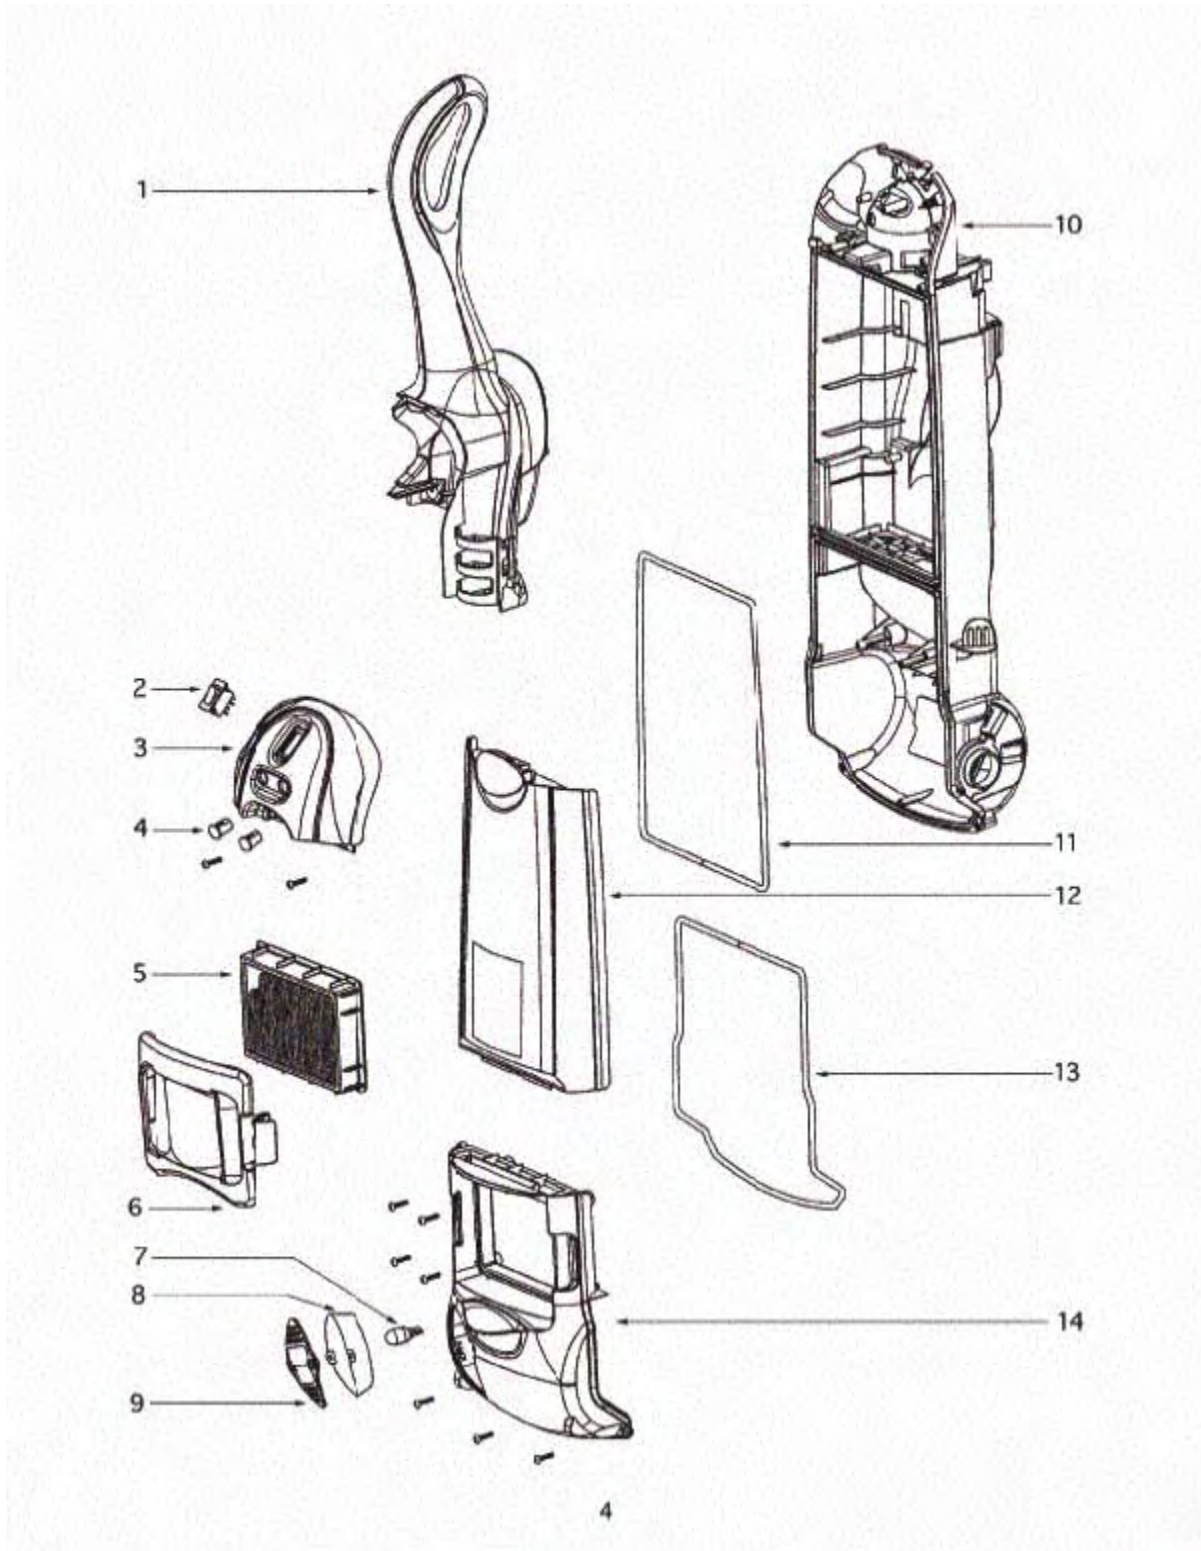

Main Body - 4870K/KE

Main Body - 4870K/KE

Ref #	Part	Description	Comments	Qty
1	E-70023-6	UPPER HANDLE ASSEMBLY	70493-119N and 28013-119N are included.	
2	E-39455-1	SWITCH - ROCKER		
3	E-61254-9	CONTROL PANEL ASSY - PACK		
5	E-61111	HEPA FILTER PACKAGE		
6	E-61255-4			
7	E-57940-3	LAMP - HEADLIGHT		
8	E-70664	LIGHT SHIELD		
9	E-70088-1	LENS - HEADLAMP		
10	E-70049E-119N	HOUSING - REAR		
11	E-70055	GASKET - BAG CHAMBER		
12	E-61259-15	BAG COVER ASSY - PACKAGED	70096A-355N and 70097 are included.	
13	E-70081	GASKET - MOTOR COVER		
14	E-70086A-458N	COVER - MOTOR		

Base and Hood - 4870K/KE

Ref #	Part	Description	Comments	Qty
1	E-70031-333N	KNOB - HEIGHT ADJUSTMENT		
2	E-61252-16	HOOD ASSEMBLY - PACKAGED		
4	E-38420-2	CLAMP		
5	E-61253-5	BASE ASSEMBLY - PACKAGED	Includes item 21.	
6	E-70030-119N	ACTUATOR - HT. ADJUSTMENT		
7	E-61250-3	BRUSHROLL ASSY - CARTONED		
8	E-70024ASV	SOLEPLATE ASSEMBLY		
9	E-70026-2SV	REAR WHEEL & AXLE ASSEMBL	70027A-119N Rear wheel is included. 70029-1 Rear axle is included.	
10	E-53201	AXLE CLAMP - PACKAGED		
11	E-53238-11	SCREW PACKAGE	Pkg of 10	
12	E-54943	SPRING PACKAGE	Pkg of 10	
13	E-60860	SCREW - PACKAGED	Pkg of 10	
14	E-70035SV	WHEEL CARRIAGE ASSEMBLY	70034-119N wheel carriage and 39173A-119N are included.	
15	E-53238-27	SCREW PACKAGE	Pkg of 10	
16	E-70042-355N	RELEASE - HANDLE		
17	E-70043A	SPRING - HANDLE RELEASE		
18	E-70039A	GASKET - FELT		
19	E-61110	ULTRA SMART BELT (SINGLE)		
20	E-53238-8	SCREW PACKAGE		
21	E-70041-355N	GUARD - FURNITURE		
22	E-70199-119N	ARM - LINKAGE		
23	E-70194C-3SV	IDLER CLAMP ASSY.		