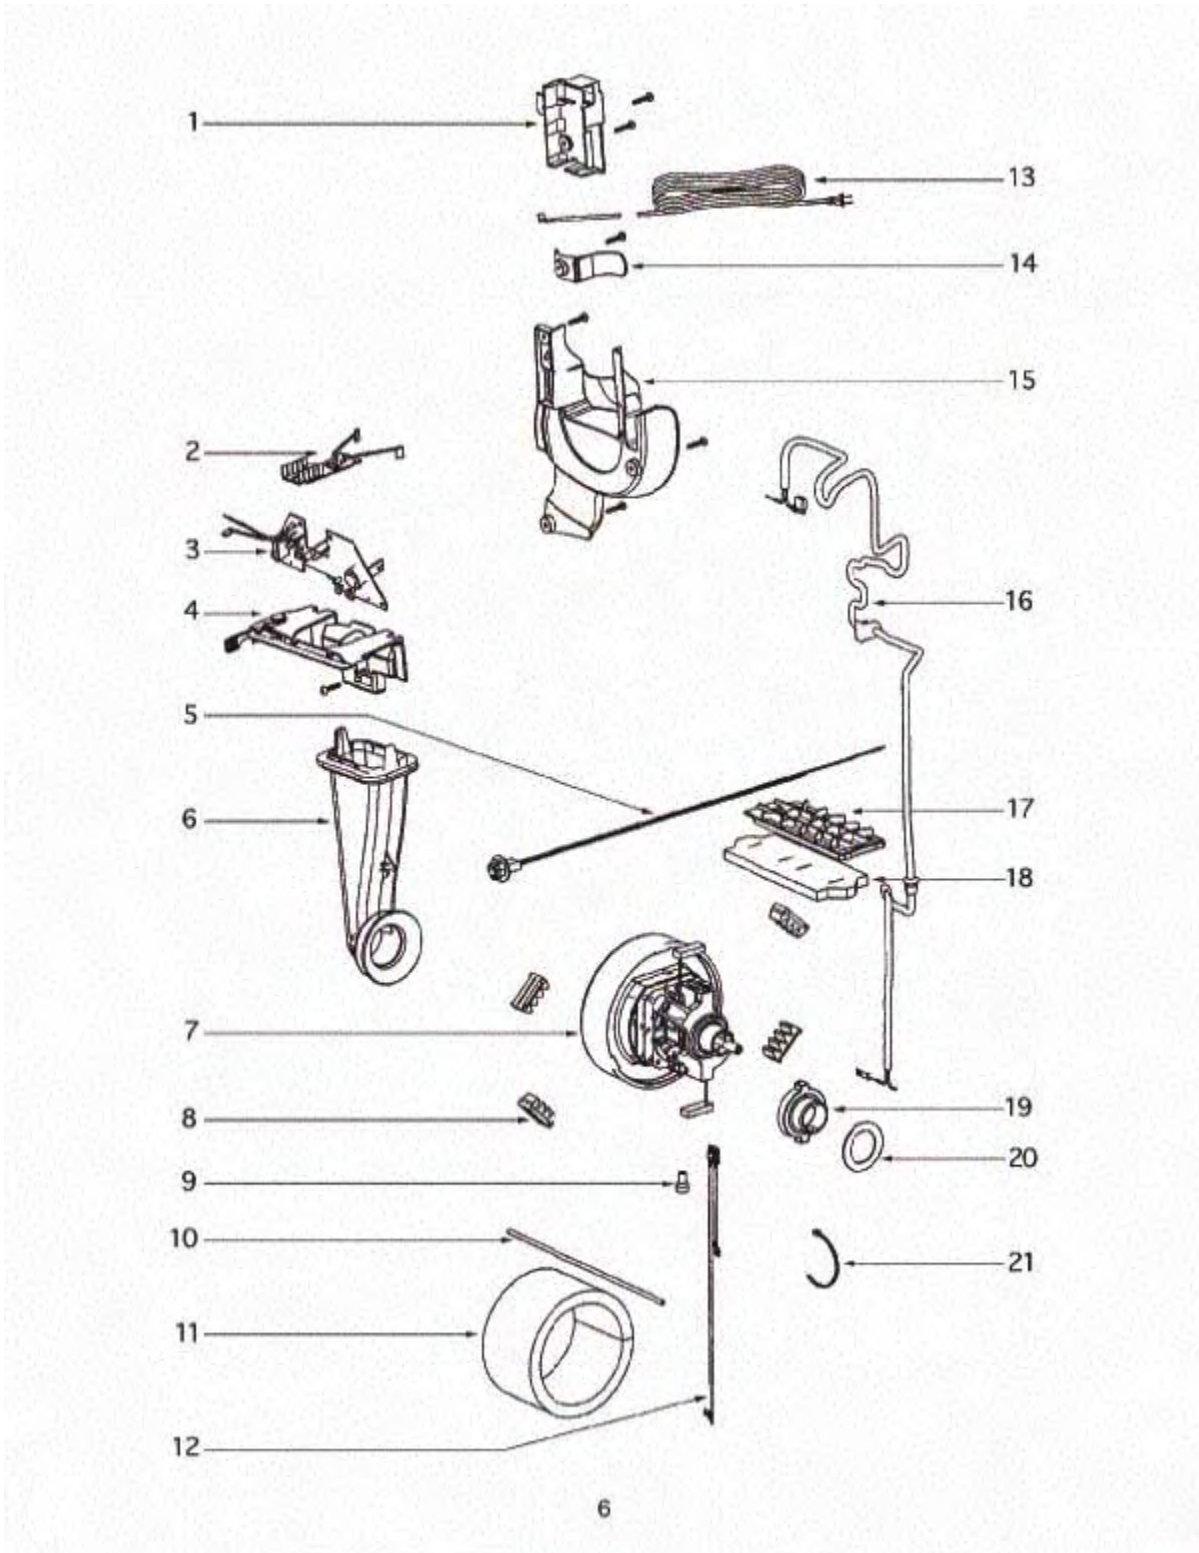

Main Body - 4870K/KE

Main Body - 4870K/KE

Ref #	Part	Description	Comments	Qty
1	E-70023-6	UPPER HANDLE ASSEMBLY	70493-119N and 28013-119N are included.	
2	E-39455-1	SWITCH - ROCKER		
3	E-61254-9	CONTROL PANEL ASSY - PACK		
5	E-61111	HEPA FILTER PACKAGE		
6	E-61255-4			
7	E-57940-3	LAMP - HEADLIGHT		
8	E-70664	LIGHT SHIELD		
9	E-70088-1	LENS - HEADLAMP		
10	E-70049E-119N	HOUSING - REAR		
11	E-70055	GASKET - BAG CHAMBER		
12	E-61259-15	BAG COVER ASSY - PACKAGED	70096A-355N and 70097 are included.	
13	E-70081	GASKET - MOTOR COVER		
14	E-70086A-458N	COVER - MOTOR		

Base and Hood - 4870K/KE

Ref #	Part	Description	Comments	Qty
1	E-70031-333N	KNOB - HEIGHT ADJUSTMENT		
2	E-61252-16	HOOD ASSEMBLY - PACKAGED		
4	E-38420-2	CLAMP		
5	E-61253-5	BASE ASSEMBLY - PACKAGED	Includes item 21.	
6	E-70030-119N	ACTUATOR - HT. ADJUSTMENT		
7	E-61250-3	BRUSHROLL ASSY - CARTONED		
8	E-70024ASV	SOLEPLATE ASSEMBLY		
9	E-70026-2SV	REAR WHEEL & AXLE ASSEMBL	70027A-119N Rear wheel is included. 70029-1 Rear axle is included.	
10	E-53201	AXLE CLAMP - PACKAGED		
11	E-53238-11	SCREW PACKAGE	Pkg of 10	
12	E-54943	SPRING PACKAGE	Pkg of 10	
13	E-60860	SCREW - PACKAGED	Pkg of 10	
14	E-70035SV	WHEEL CARRIAGE ASSEMBLY	70034-119N wheel carriage and 39173A-119N are included.	
15	E-53238-27	SCREW PACKAGE	Pkg of 10	
16	E-70042-355N	RELEASE - HANDLE		
17	E-70043A	SPRING - HANDLE RELEASE		
18	E-70039A	GASKET - FELT		
19	E-61110	ULTRA SMART BELT (SINGLE)		
20	E-53238-8	SCREW PACKAGE		
21	E-70041-355N	GUARD - FURNITURE		
22	E-70199-119N	ARM - LINKAGE		
23	E-70194C-3SV	IDLER CLAMP ASSY.		