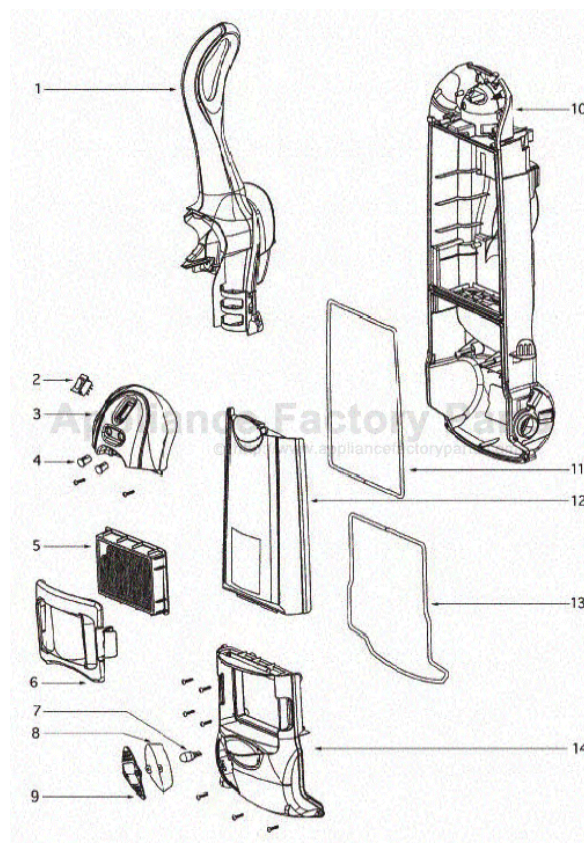

[Find Your Eureka Vacuum Cleaner Parts - Select From 853 Models](#)

----- Manual continues below -----