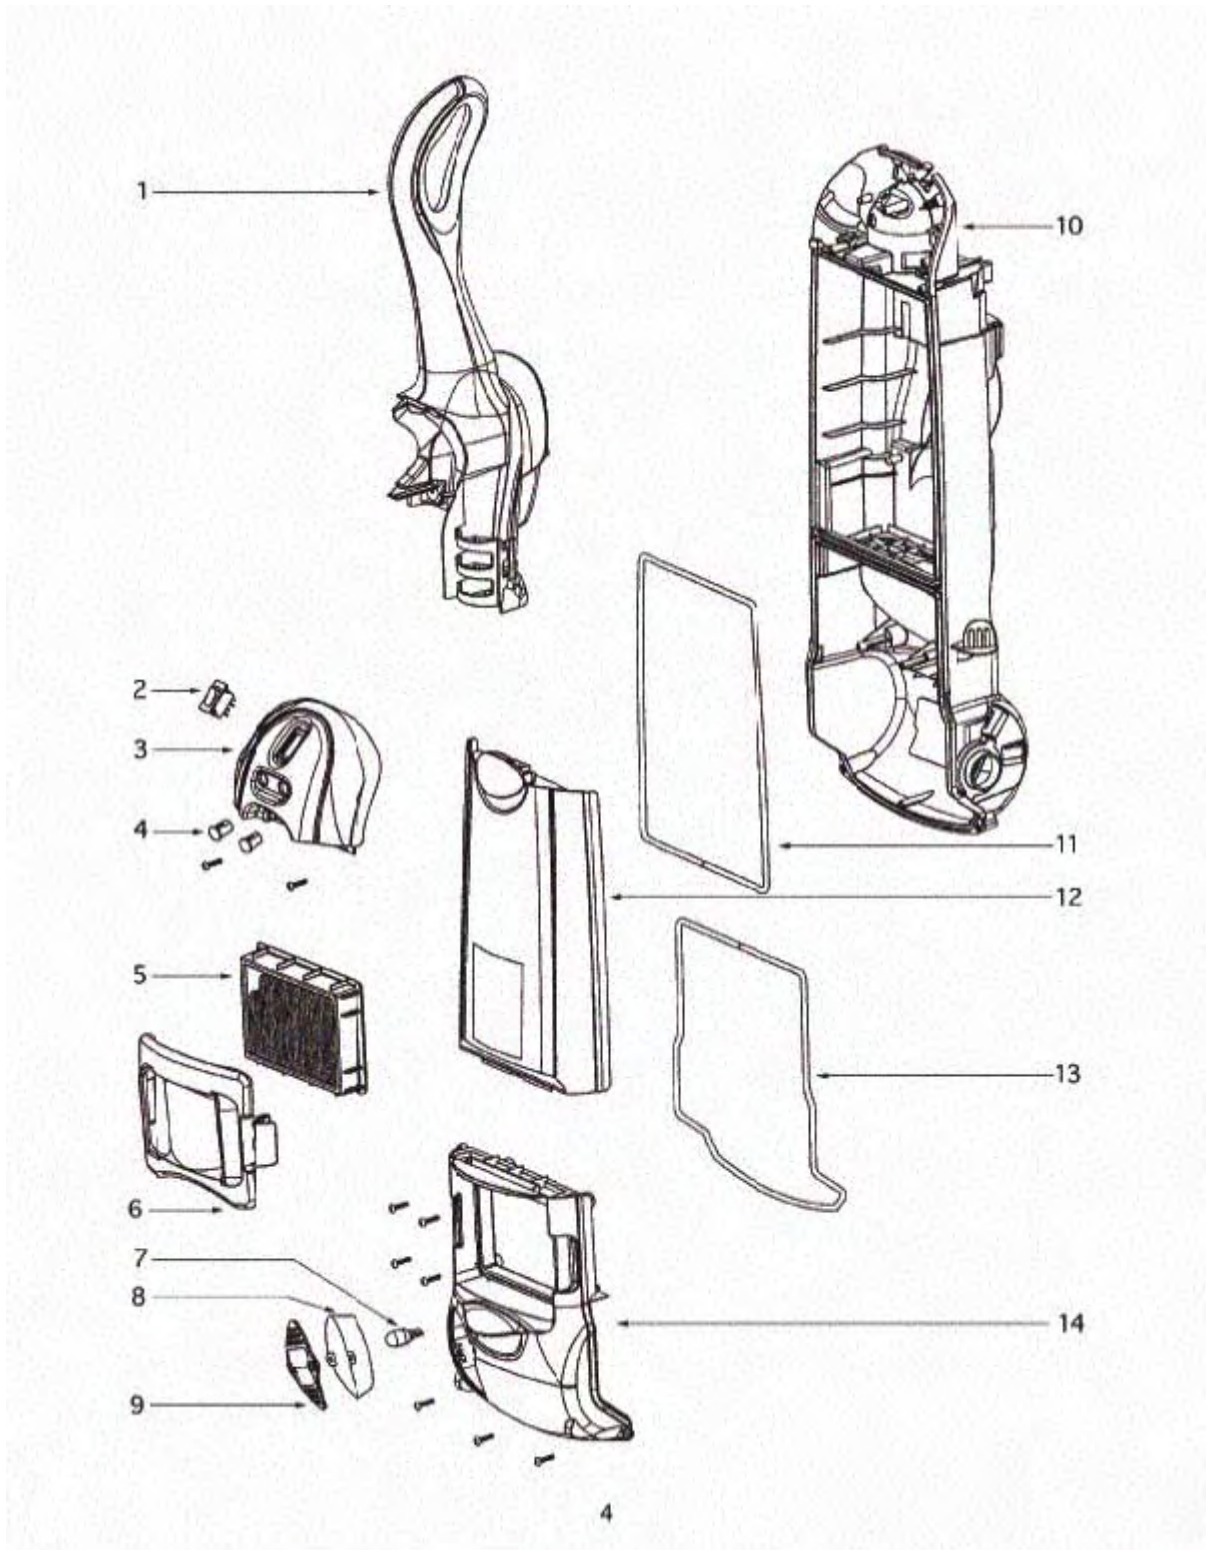

Main Body - 4870K/KE

Ref #	Part	Description	Comments	Qty
1	E-70023-6	UPPER HANDLE ASSEMBLY	70493-119N and 28013-119N are included.	
2	E-39455-1	SWITCH - ROCKER		
3	E-61254-9	CONTROL PANEL ASSY - PACK		
5	E-61111	HEPA FILTER PACKAGE		
6	E-61255-4			
7	E-57940-3	LAMP - HEADLIGHT		
8	E-70664	LIGHT SHIELD		
9	E-70088-1	LENS - HEADLAMP		
10	E-70049E-119N	HOUSING - REAR		
11	E-70055	GASKET - BAG CHAMBER		
12	E-61259-15	BAG COVER ASSY - PACKAGED	70096A-355N and 70097 are included.	
13	E-70081	GASKET - MOTOR COVER		
14	E-70086A-458N	COVER - MOTOR