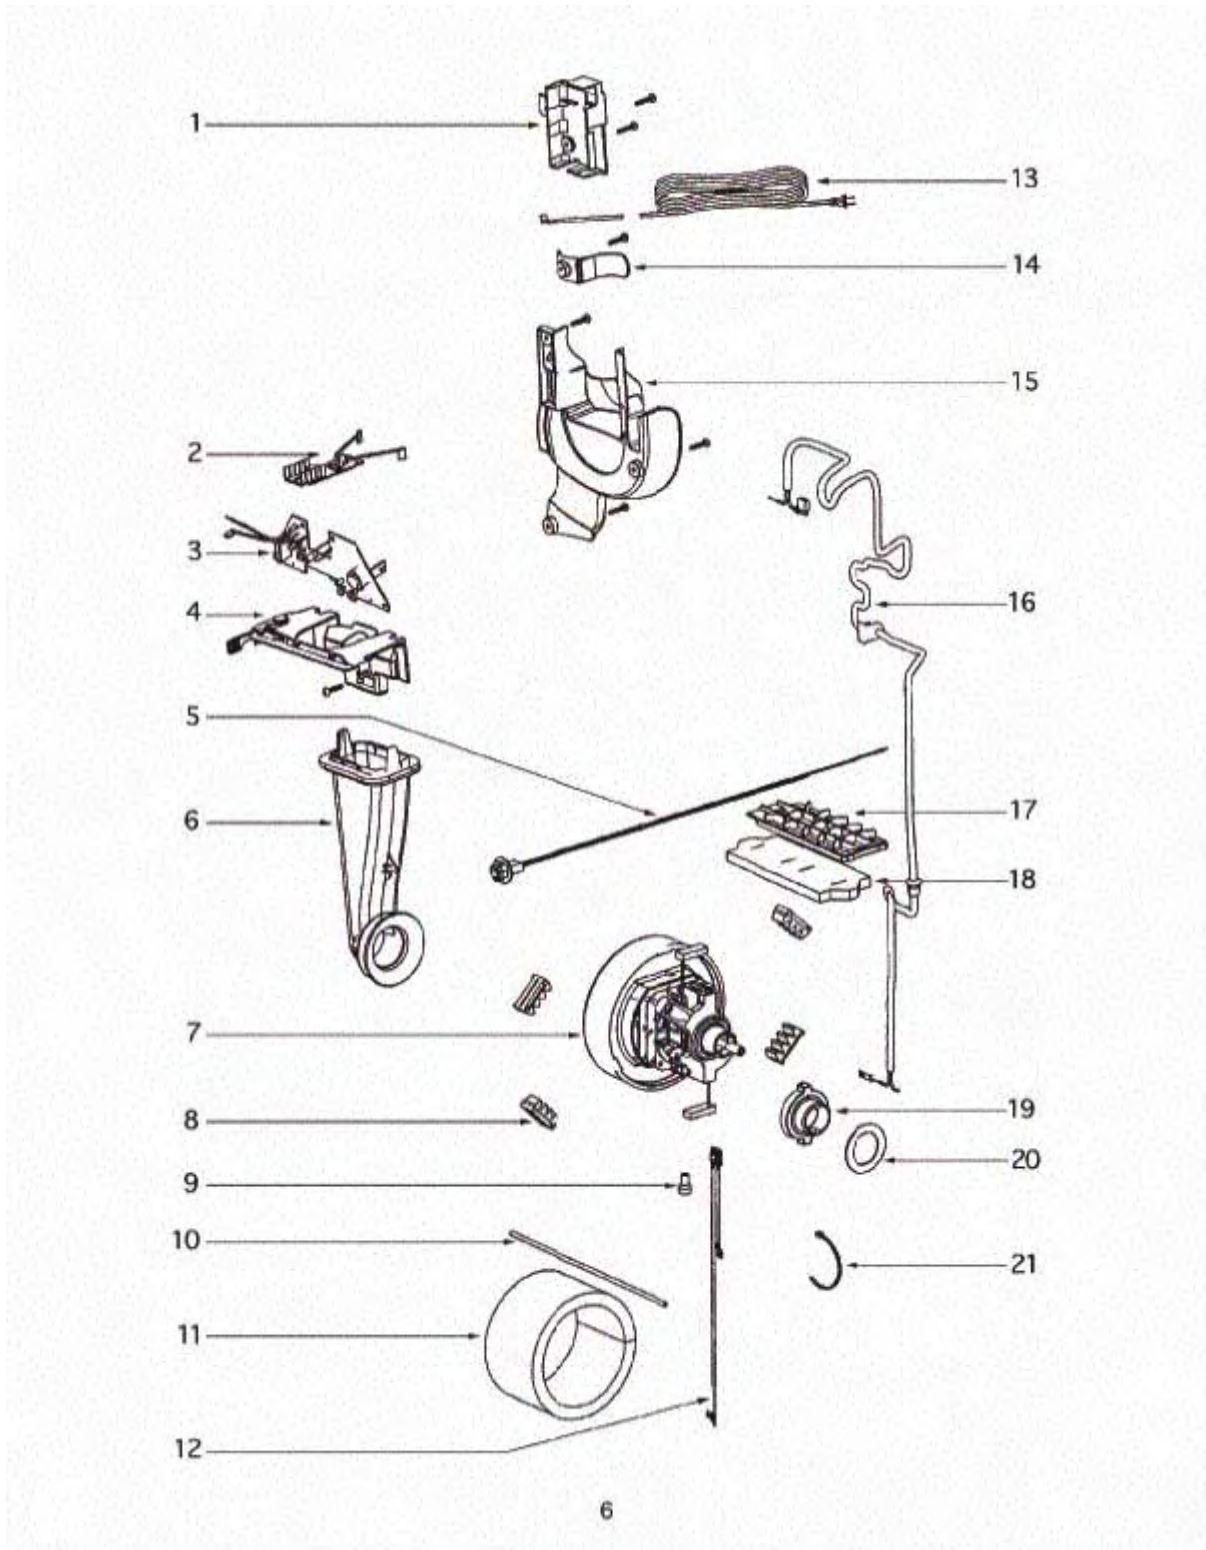

## Main Body - 4870K/KE

Ref #	Part	Description	Comments	Qty
1	E-70023-6	UPPER HANDLE ASSEMBLY	70493-119N and 28013-119N are included.	
2	E-39455-1	SWITCH - ROCKER		
3	E-61254-9	CONTROL PANEL ASSY - PACK		
5	E-61111	HEPA FILTER PACKAGE		
6	E-61255-4			
7	E-57940-3	LAMP - HEADLIGHT		
8	E-70664	LIGHT SHIELD		
9	E-70088-1	LENS - HEADLAMP		
10	E-70049E-119N	HOUSING - REAR		
11	E-70055	GASKET - BAG CHAMBER		
12	E-61259-15	BAG COVER ASSY - PACKAGED	70096A-355N and 70097 are included.	
13	E-70081	GASKET - MOTOR COVER		
14	E-70086A-458N	COVER - MOTOR		

Base and Hood - 4870K/KE

Ref #	Part	Description	Comments	Qty
1	E-70031-333N	KNOB - HEIGHT ADJUSTMENT		
2	E-61252-16	HOOD ASSEMBLY - PACKAGED		
4	E-38420-2	CLAMP		
5	E-61253-5	BASE ASSEMBLY - PACKAGED	Includes item 21.	
6	E-70030-119N	ACTUATOR - HT. ADJUSTMENT		
7	E-61250-3	BRUSHROLL ASSY - CARTONED		
8	E-70024ASV	SOLEPLATE ASSEMBLY		
9	E-70026-2SV	REAR WHEEL & AXLE ASSEMBL	70027A-119N Rear wheel is included. 70029-1 Rear axle is included.	
10	E-53201	AXLE CLAMP - PACKAGED		
11	E-53238-11	SCREW PACKAGE	Pkg of 10	
12	E-54943	SPRING PACKAGE	Pkg of 10	
13	E-60860	SCREW - PACKAGED	Pkg of 10	
14	E-70035SV	WHEEL CARRIAGE ASSEMBLY	70034-119N wheel carriage and 39173A-119N are included.	
15	E-53238-27	SCREW PACKAGE	Pkg of 10	
16	E-70042-355N	RELEASE - HANDLE		
17	E-70043A	SPRING - HANDLE RELEASE		
18	E-70039A	GASKET - FELT		
19	E-61110	ULTRA SMART BELT (SINGLE)		
20	E-53238-8	SCREW PACKAGE		
21	E-70041-355N	GUARD - FURNITURE		
22	E-70199-119N	ARM - LINKAGE		
23	E-70194C-3SV	IDLER CLAMP ASSY.		