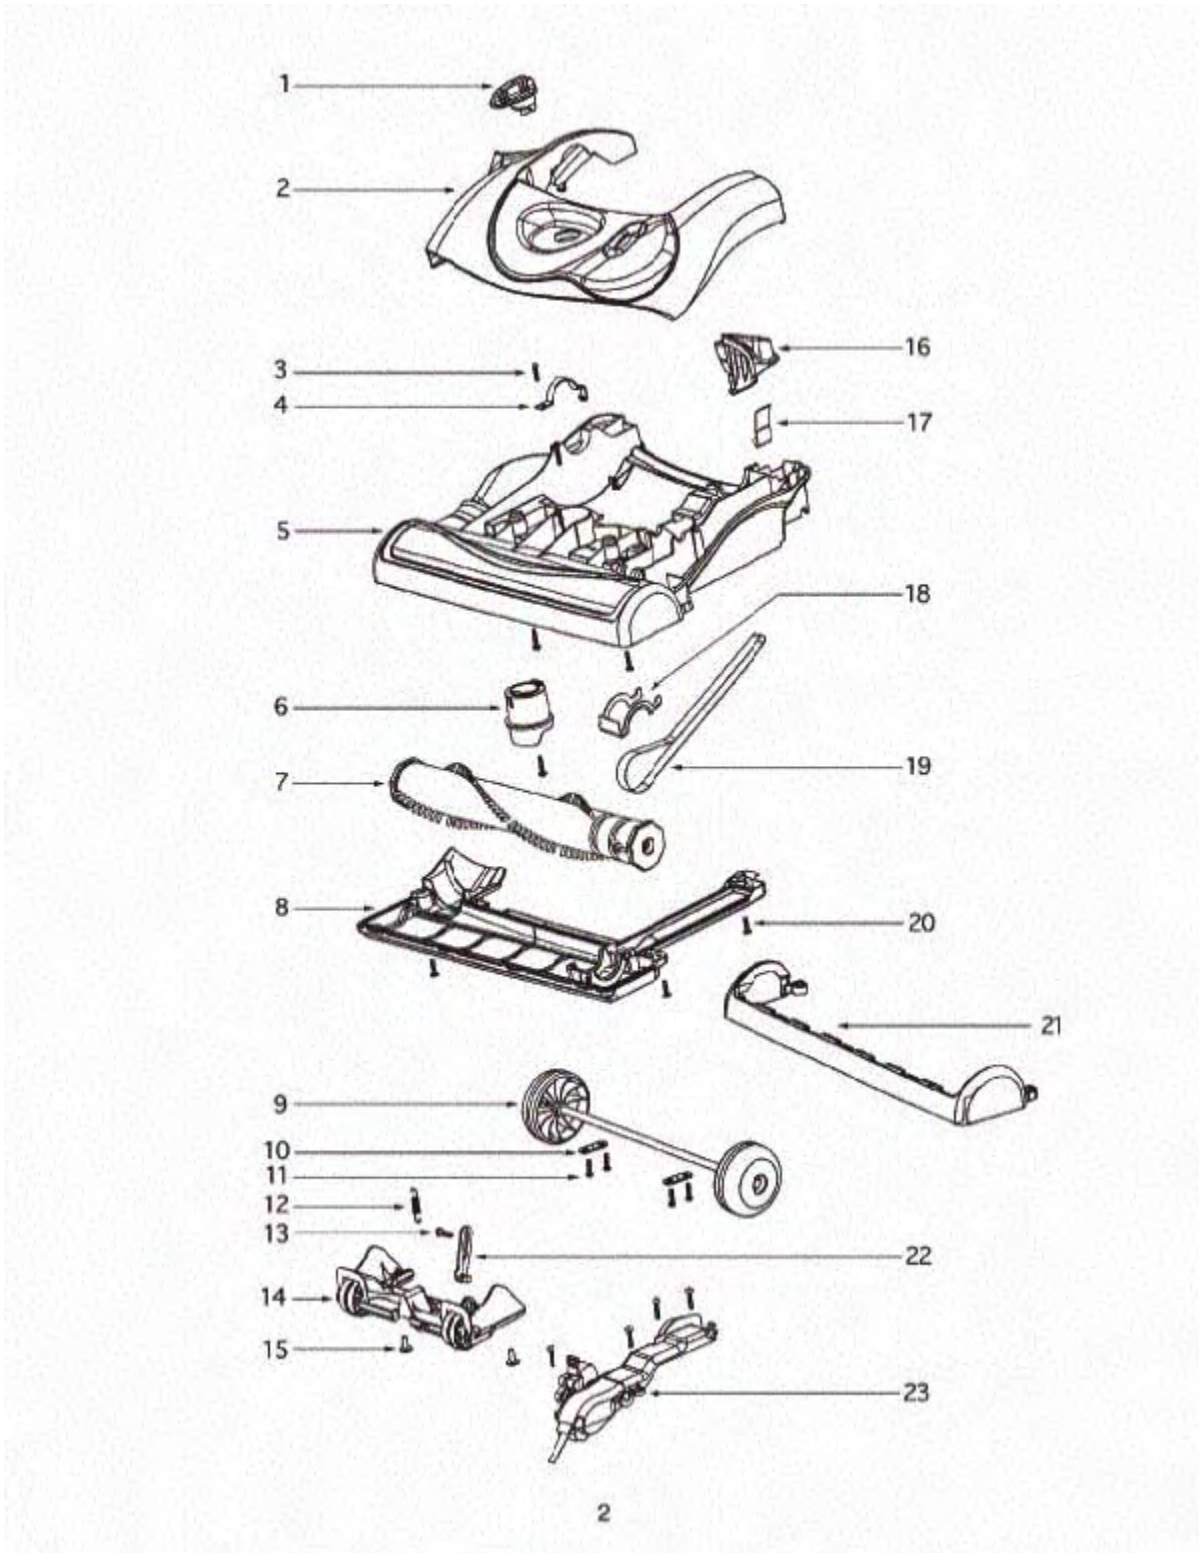

Main Body - 4870K/KE

Main Body - 4870K/KE

Ref #	Part	Description	Comments	Qty
1	E-70023-6	UPPER HANDLE ASSEMBLY	70493-119N and 28013-119N are included.	
2	E-39455-1	SWITCH - ROCKER		
3	E-61254-9	CONTROL PANEL ASSY - PACK		
5	E-61111	HEPA FILTER PACKAGE		
6	E-61255-4			
7	E-57940-3	LAMP - HEADLIGHT		
8	E-70664	LIGHT SHIELD		
9	E-70088-1	LENS - HEADLAMP		
10	E-70049E-119N	HOUSING - REAR		
11	E-70055	GASKET - BAG CHAMBER		
12	E-61259-15	BAG COVER ASSY - PACKAGED	70096A-355N and 70097 are included.	
13	E-70081	GASKET - MOTOR COVER		
14	E-70086A-458N	COVER - MOTOR		

Base and Hood - 4870K/KE

Ref #	Part	Description	Comments	Qty
1	E-70031-333N	KNOB - HEIGHT ADJUSTMENT		
2	E-61252-16	HOOD ASSEMBLY - PACKAGED		
4	E-38420-2	CLAMP		
5	E-61253-5	BASE ASSEMBLY - PACKAGED	Includes item 21.	
6	E-70030-119N	ACTUATOR - HT. ADJUSTMENT		
7	E-61250-3	BRUSHROLL ASSY - CARTONED		
8	E-70024ASV	SOLEPLATE ASSEMBLY		
9	E-70026-2SV	REAR WHEEL & AXLE ASSEMBL	70027A-119N Rear wheel is included. 70029-1 Rear axle is included.	
10	E-53201	AXLE CLAMP - PACKAGED		
11	E-53238-11	SCREW PACKAGE	Pkg of 10	
12	E-54943	SPRING PACKAGE	Pkg of 10	
13	E-60860	SCREW - PACKAGED	Pkg of 10	
14	E-70035SV	WHEEL CARRIAGE ASSEMBLY	70034-119N wheel carriage and 39173A-119N are included.	
15	E-53238-27	SCREW PACKAGE	Pkg of 10	
16	E-70042-355N	RELEASE - HANDLE		
17	E-70043A	SPRING - HANDLE RELEASE		
18	E-70039A	GASKET - FELT		
19	E-61110	ULTRA SMART BELT (SINGLE)		
20	E-53238-8	SCREW PACKAGE		
21	E-70041-355N	GUARD - FURNITURE		
22	E-70199-119N	ARM - LINKAGE		
23	E-70194C-3SV	IDLER CLAMP ASSY.		