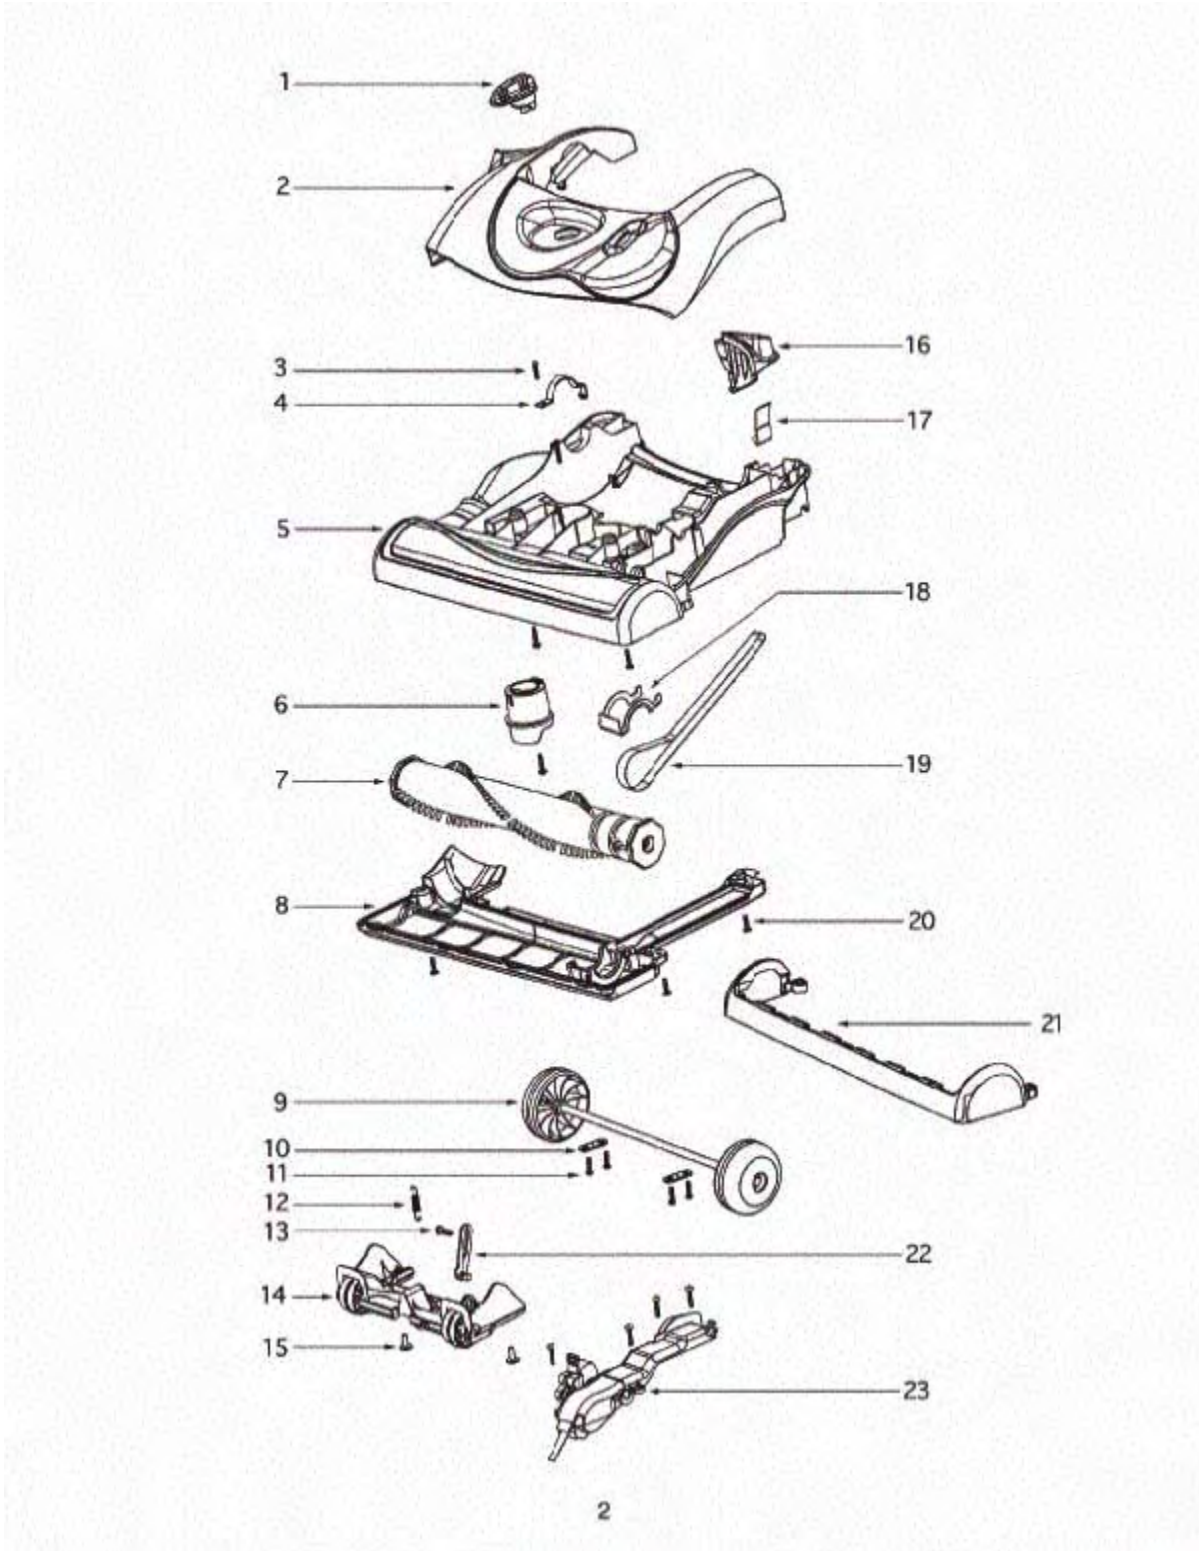

Main Body - 4870SZX

Ref #	Part	Description	Comments	Qty
1	70023-7	UPPER HANDLE ASSEMBLY	70493-119N and 28013-119N are included.	
2	39455-1	SWITCH - ROCKER		
3	61254-12	CONTROL PANEL ASSY - PACK		
5	61111	HEPA FILTER PACKAGE		
6	61255-4	FILTER COVER ASSY - PACKA		
7	57940-3	LAMP - HEADLIGHT		
8	70664	LIGHT SHIELD		
9	70088-1	LENS - HEADLAMP		
10	70049E-119N	HOUSING - REAR		
11	70055	GASKET - BAG CHAMBER		
12	61259-19	BAG COVER ASSY - PACKAGED		
13	70081	GASKET - MOTOR COVER		
14	70086A-540N	COVER - MOTOR		

Base and Hood - 4870SZX

Base and Hood - 4870SZX

Ref #	Part	Description	Comments	Qty
1	70031-333N	KNOB-HEIGHT ADJ.		
2	61252-19	HOOD ASSEMBLY - PACKAGED		
4	38420-2	CLAMP		
5	61253-5	BASE ASSEMBLY - PACKAGED	Includes item 21.	
6	70030-119N	ACTUATOR - HT. ADJUSTMENT		
7	61250-3	BRUSHROLL ASSY - CARTONED		
8	70024ASV	SOLEPLATE ASSEMBLY		
9	70026-2SV	REAR WHEEL & AXLE ASSEMBL	70027A-119N Rear wheel is included. 70029-1 Rear axle is included.	
10	53201	AXLE CLAMP - PACKAGED		
11	53238-11	SCREW PACKAGE	Pkg of 10	
12	54943	SPRING PACKAGE	Pkg of 10	
13	60860	SCREW - PACKAGED	Pkg of 10	
14	70035SV	WHEEL CARRIAGE ASSEMBLY	70034-119N wheel carriage and 39173A-119N are included.	
15	53238-27	SCREW PACKAGE	Pkg of 10	
16	70042-355N	RELEASE - HANDLE		
17	70043	SPRING HANDLE RELEASE (NLA)		
18	70039A	GASKET - FELT		
19	61110	ULTRA SMART BELT (SINGLE)		
20	53238-8	SCREW PACKAGE		
21	70041-355N	GUARD - FURNITURE		
22	70199-119N	ARM - LINKAGE		
23	70194C-3SV	IDLER/CLAMP ASSEMBLY		