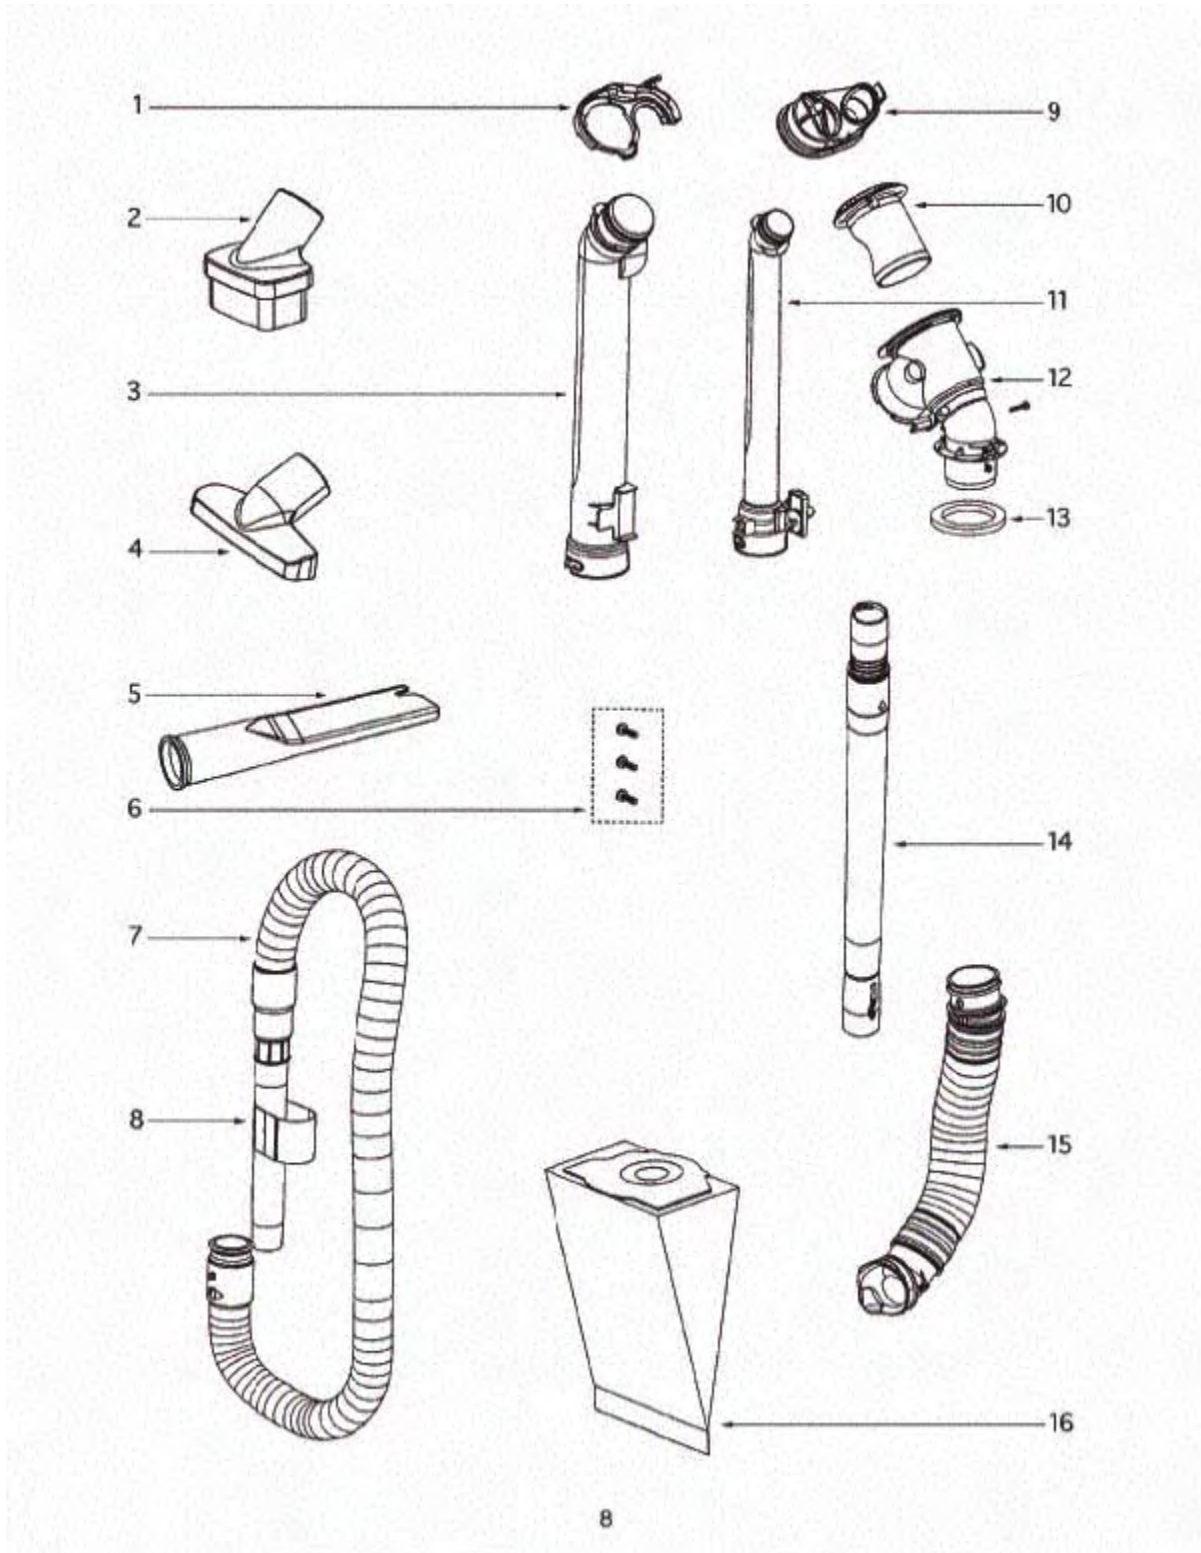

Base and Hood - 4870SZX

Base and Hood - 4870SZX

Ref #	Part	Description	Comments	Qty
1	70031-333N	KNOB-HEIGHT ADJ.		
2	61252-19	HOOD ASSEMBLY - PACKAGED		
4	38420-2	CLAMP		
5	61253-5	BASE ASSEMBLY - PACKAGED	Includes item 21.	
6	70030-119N	ACTUATOR - HT. ADJUSTMENT		
7	61250-3	BRUSHROLL ASSY - CARTONED		
8	70024ASV	SOLEPLATE ASSEMBLY		
9	70026-2SV	REAR WHEEL & AXLE ASSEMBL	70027A-119N Rear wheel is included. 70029-1 Rear axle is included.	
10	53201	AXLE CLAMP - PACKAGED		
11	53238-11	SCREW PACKAGE	Pkg of 10	
12	54943	SPRING PACKAGE	Pkg of 10	
13	60860	SCREW - PACKAGED	Pkg of 10	
14	70035SV	WHEEL CARRIAGE ASSEMBLY	70034-119N wheel carriage and 39173A-119N are included.	
15	53238-27	SCREW PACKAGE	Pkg of 10	
16	70042-355N	RELEASE - HANDLE		
17	70043	SPRING HANDLE RELEASE (NLA)		
18	70039A	GASKET - FELT		
19	61110	ULTRA SMART BELT (SINGLE)		
20	53238-8	SCREW PACKAGE		
21	70041-355N	GUARD - FURNITURE		
22	70199-119N	ARM - LINKAGE		
23	70194C-3SV	IDLER/CLAMP ASSEMBLY		

Motor - 4870SZX

Ref #	Part	Description	Comments	Qty
1	70408-119N	CORD - EXIT		
4	70591-1SV	BAG RETAINER ASSY		
5	70701	SOCKET & TERMINAL ASSY		
6	70792-3SV	AIR DUCT ASSEMBLY		
7	62390	MOTOR ASSEMBLY - PACKAGED		
8	70085	GASKET - MOTOR SUPPORT		
9	60192-1	WIRE SPLICE 5		
10			Not available.	
11	70652	SOUND FOAM		
12	39252-1	THERMOSTAT & TERMINAL ASS		
13	39585-5	SUPPLY CORD & TERMINAL AS		
14	70582-119N	RETAINER - CLIP		
15	70337-119N	TOOL PAK		
16	70071B	JUMPER CORD ASSY		
17	70853-119N	FRAME - MOTOR FILTER		
18	70082	FILTER - MOTOR		
19	74779	BUSHING - MOTOR SUPPORT		
20	70665	This part is obsolete and there is no substitute available.		
21	46713-5	TIE - CABLE (PURCHASED)		
2			Not on this model.	
3			Not on this model.	
22	74584	SHIELD - MOTOR	Not pictured.	
23	74780	MOTOR SUPPORT - RUBBER	Rubber motor support - not pictured.	