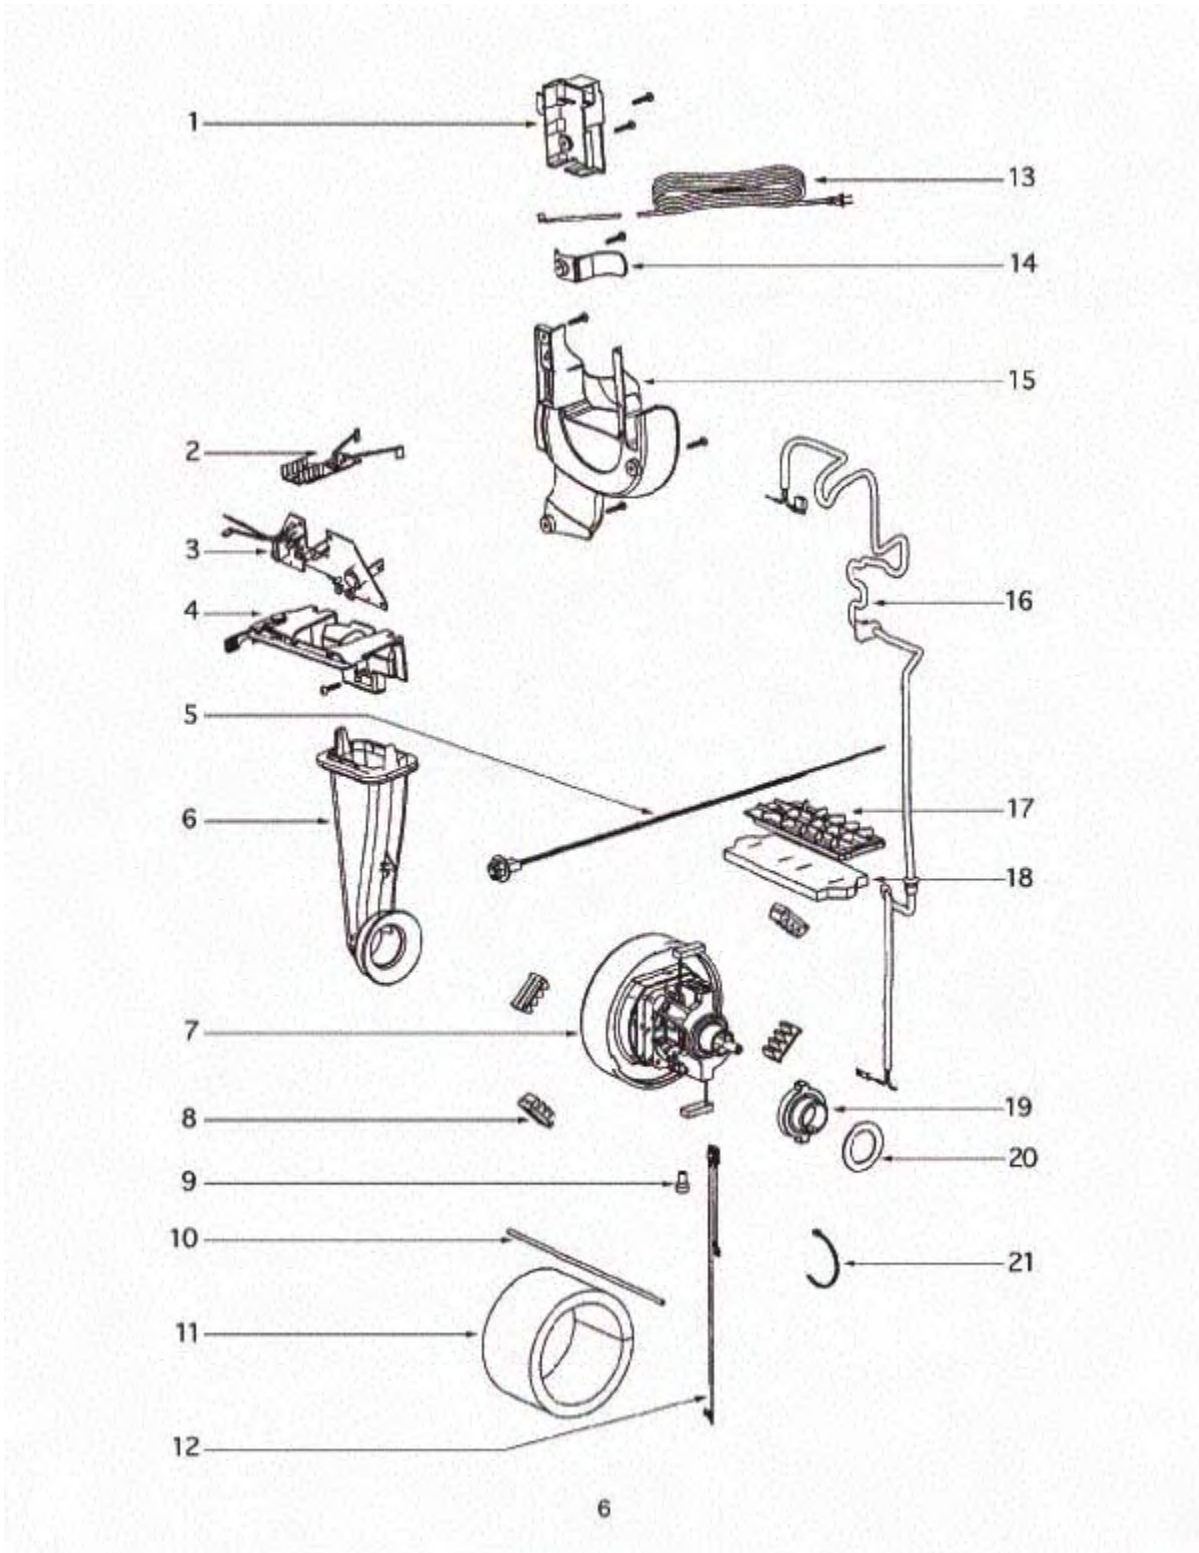

Main Body - 4870SZX

Ref #	Part	Description	Comments	Qty
1	70023-7	UPPER HANDLE ASSEMBLY	70493-119N and 28013-119N are included.	
2	39455-1	SWITCH - ROCKER		
3	61254-12	CONTROL PANEL ASSY - PACK		
5	61111	HEPA FILTER PACKAGE		
6	61255-4	FILTER COVER ASSY - PACKA		
7	57940-3	LAMP - HEADLIGHT		
8	70664	LIGHT SHIELD		
9	70088-1	LENS - HEADLAMP		
10	70049E-119N	HOUSING - REAR		
11	70055	GASKET - BAG CHAMBER		
12	61259-19	BAG COVER ASSY - PACKAGED		
13	70081	GASKET - MOTOR COVER		
14	70086A-540N	COVER - MOTOR		

Base and Hood - 4870SZX

Base and Hood - 4870SZX

Ref #	Part	Description	Comments	Qty
1	70031-333N	KNOB-HEIGHT ADJ.		
2	61252-19	HOOD ASSEMBLY - PACKAGED		
4	38420-2	CLAMP		
5	61253-5	BASE ASSEMBLY - PACKAGED	Includes item 21.	
6	70030-119N	ACTUATOR - HT. ADJUSTMENT		
7	61250-3	BRUSHROLL ASSY - CARTONED		
8	70024ASV	SOLEPLATE ASSEMBLY		
9	70026-2SV	REAR WHEEL & AXLE ASSEMBL	70027A-119N Rear wheel is included. 70029-1 Rear axle is included.	
10	53201	AXLE CLAMP - PACKAGED		
11	53238-11	SCREW PACKAGE	Pkg of 10	
12	54943	SPRING PACKAGE	Pkg of 10	
13	60860	SCREW - PACKAGED	Pkg of 10	
14	70035SV	WHEEL CARRIAGE ASSEMBLY	70034-119N wheel carriage and 39173A-119N are included.	
15	53238-27	SCREW PACKAGE	Pkg of 10	
16	70042-355N	RELEASE - HANDLE		
17	70043	SPRING HANDLE RELEASE (NLA)		
18	70039A	GASKET - FELT		
19	61110	ULTRA SMART BELT (SINGLE)		
20	53238-8	SCREW PACKAGE		
21	70041-355N	GUARD - FURNITURE		
22	70199-119N	ARM - LINKAGE		
23	70194C-3SV	IDLER/CLAMP ASSEMBLY		