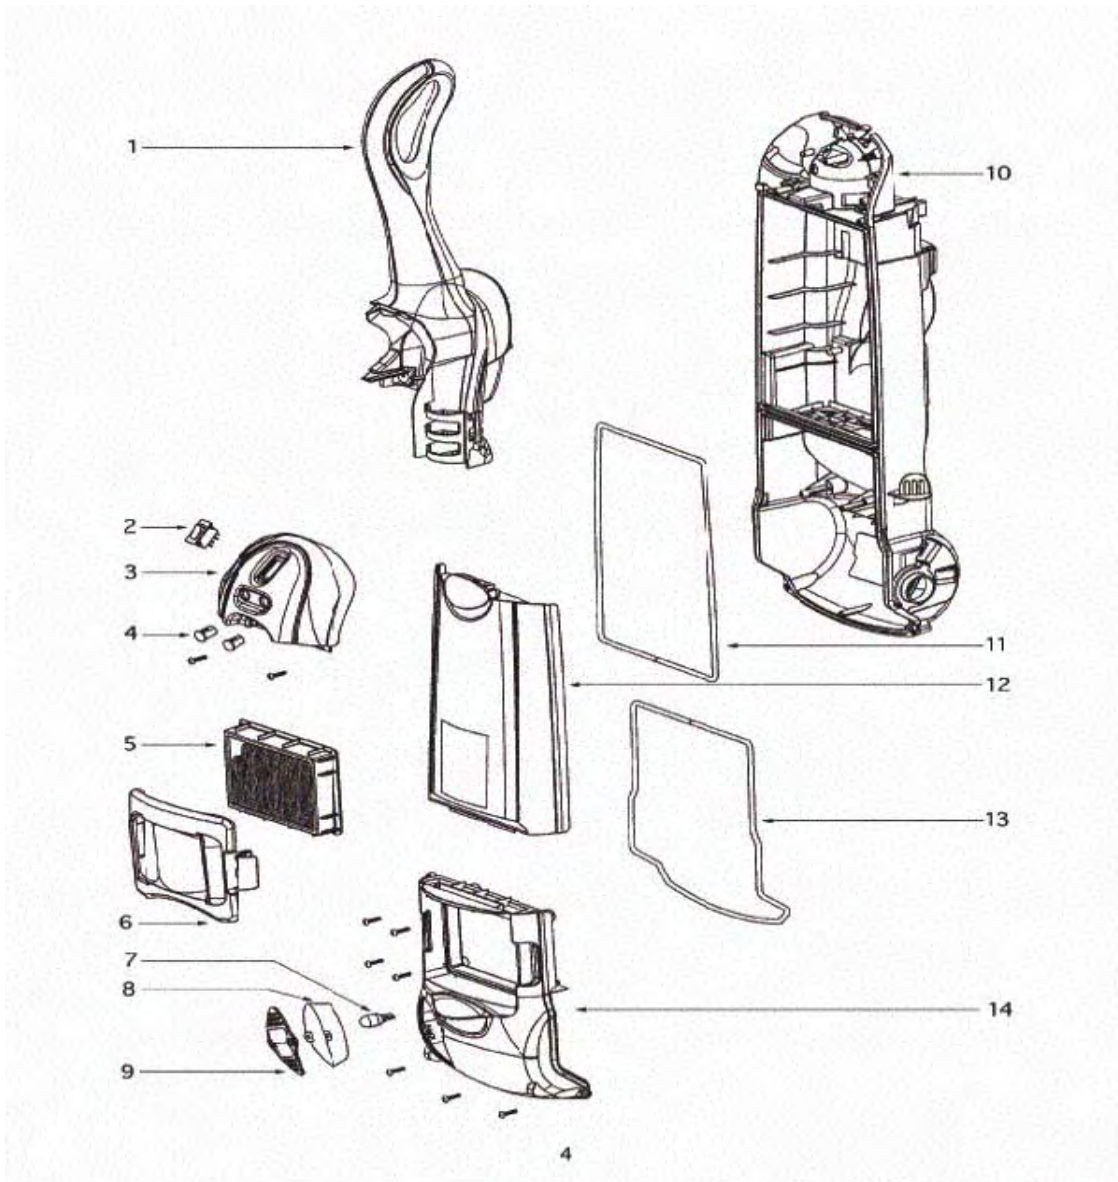

Main Body - 4870SZX

Ref #	Part	Description	Comments	Qty
1	70023-7	UPPER HANDLE ASSEMBLY	70493-119N and 28013-119N are included.	
2	39455-1	SWITCH - ROCKER		
3	61254-12	CONTROL PANEL ASSY - PACK		
5	61111	HEPA FILTER PACKAGE		
6	61255-4	FILTER COVER ASSY - PACKA		
7	57940-3	LAMP - HEADLIGHT		
8	70664	LIGHT SHIELD		
9	70088-1	LENS - HEADLAMP		
10	70049E-119N	HOUSING - REAR		
11	70055	GASKET - BAG CHAMBER		
12	61259-19	BAG COVER ASSY - PACKAGED		
13	70081	GASKET - MOTOR COVER		
14	70086A-540N	COVER - MOTOR		

Base and Hood - 4870SZX

Base and Hood - 4870SZX

Ref #	Part	Description	Comments	Qty
1	70031-333N	KNOB-HEIGHT ADJ.		
2	61252-19	HOOD ASSEMBLY - PACKAGED		
4	38420-2	CLAMP		
5	61253-5	BASE ASSEMBLY - PACKAGED	Includes item 21.	
6	70030-119N	ACTUATOR - HT. ADJUSTMENT		
7	61250-3	BRUSHROLL ASSY - CARTONED		
8	70024ASV	SOLEPLATE ASSEMBLY		
9	70026-2SV	REAR WHEEL & AXLE ASSEMBL	70027A-119N Rear wheel is included. 70029-1 Rear axle is included.	
10	53201	AXLE CLAMP - PACKAGED		
11	53238-11	SCREW PACKAGE	Pkg of 10	
12	54943	SPRING PACKAGE	Pkg of 10	
13	60860	SCREW - PACKAGED	Pkg of 10	
14	70035SV	WHEEL CARRIAGE ASSEMBLY	70034-119N wheel carriage and 39173A-119N are included.	
15	53238-27	SCREW PACKAGE	Pkg of 10	
16	70042-355N	RELEASE - HANDLE		
17	70043	SPRING HANDLE RELEASE (NLA)		
18	70039A	GASKET - FELT		
19	61110	ULTRA SMART BELT (SINGLE)		
20	53238-8	SCREW PACKAGE		
21	70041-355N	GUARD - FURNITURE		
22	70199-119N	ARM - LINKAGE		
23	70194C-3SV	IDLER/CLAMP ASSEMBLY		