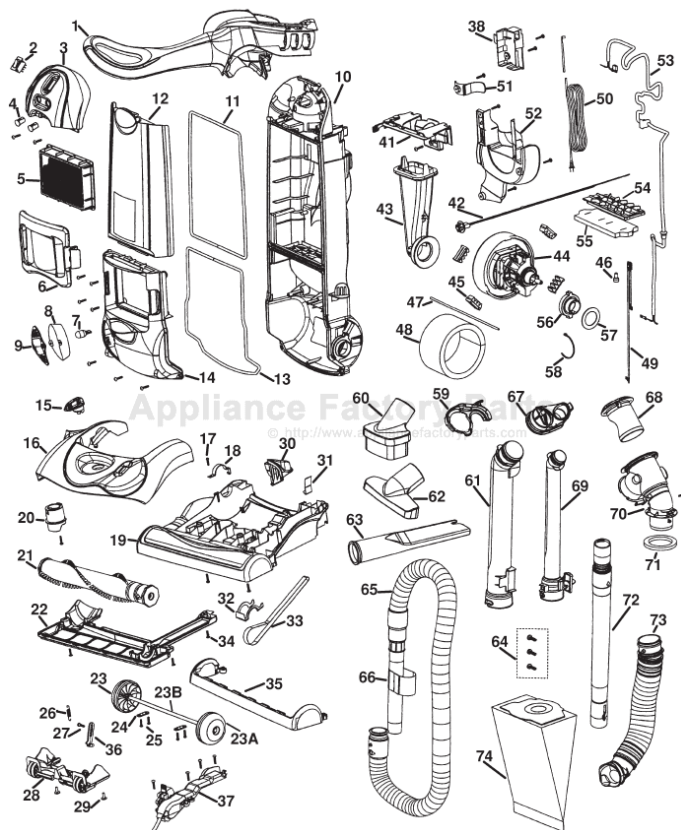

[Find Your Eureka Vacuum Cleaner Parts - Select From 855 Models](#)

----- Manual continues below part list -----