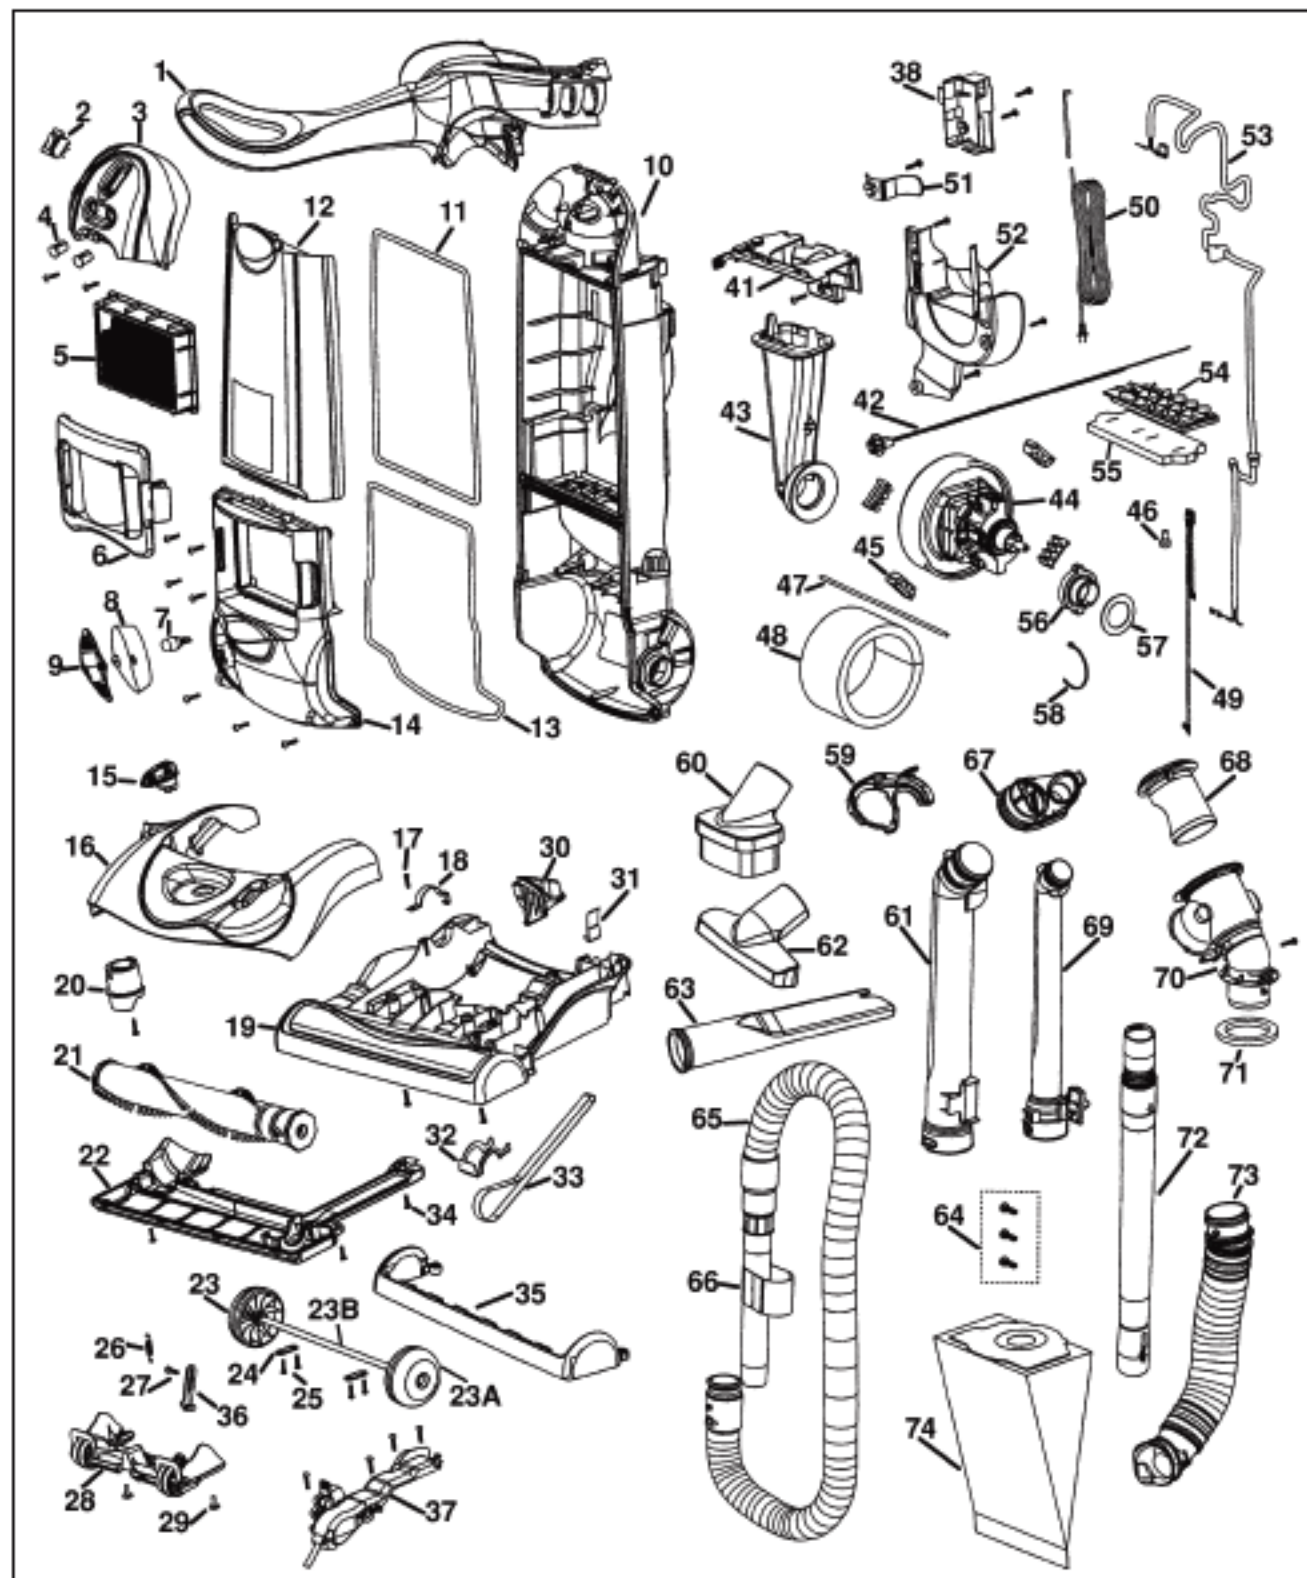

EUREKA Original & Replacement

ULTRA SMART VAC UPRIGHT

4870AT, 4870ATV, 4870BT, 4870DT, 4872AT, 4872BT, 4874AT

Original & Replacement **EUREKA**

ULTRA SMART VAC UPRIGHT

4870AT, 4870ATV, 4870BT, 4870DT, 4872AT, 4872BT, 4874AT

KEY	PART NO.	DESCRIPTION	KEY	PART NO.	DESCRIPTION
1	E-70023-1	Upper Handle Assembly	35	E-70041-228N	Furniture Guard
	E-70493-119N	Hose Hook	36	E-70199-119N	Linkage Arm
	E-28013-119N	Cord Release	37	E-70194CSV	Idler Clamp Assembly
2	E-28073A	Switch	38	E-70408-119N	Cord Exit
3	E-61254-1	Control Panel Assembly	41	E-70591-1SV	Bag Retainer
4	N/A	Order (E-61254-1)	42	E-70701	Socket & Terminal Assembly
5	E-61111	HEPA Filter Style HF2	43	N/A	Air Duct Assembly
6	E-61255-1	Filter Cover	44	E-61256-1	Motor Assembly
7	E-57940-2	Light Bulb	45	E-70085	Motor Gasket
	HR-3500	Light Bulb	46	SS-3270	Wire Nut
8	E-70664	Light Shield	47	E-70651	Flexible Tube
9	N/A	Lens (Order E-70086-355N)	48	E-70652	Sound Foam
10	E-70049-119N	Rear Housing	49	E-39252-1	Thermostat Assembly
11	E-70055	Bag Housing Gasket	50	E-38680-12	Cord
12	E-61259-1	Bag Cover Assembly	51	E-70852-119N	Retainer Clip
	E-70096-333N	Latch	52	E-70337-119N	Tool Pack
	E-70097	Latch Spring	53	N/A	Wiring Harness
13	E-70081	Motor Cover Gasket	54	E-70853-119N	Filter Frame
14	E-70086-355N	Motor Cover Assembly	55	E-70082	Motor Filter
15	E-70031-333N	Height Adjustment Knob	56	E-70084	Motor Bushing
16	E-61252-1	Hood	55	E-70082-119N	Hub Gasket
17	E-53238-27	Screw	52	N/A	Cable Tie
18	E-38420-2	Clamp	53	E-26708-119N	Cam Lock
19	E-61253-1	Base Assembly	52	E-70790	Dust Brush
20	E-70030-119N	Height Adjustment Actuator	61	E-61257-1	Dirt Tube Large
21	E-61250-1	Brushroll	62	E-38284-3	Upholstery Tool
22	E-70024ASV	Bottom Plate	63	E-26708-119N	Crevice Tool
23	E-70026	Rear Wheel & Axle Assembly	64	E-70790	Hardware Package
23A	E-70027-119N	Rear Wheel	65	E-61247-1	Hose Assembly
23B	E-70029-1	Rear Axle	66	E-70873	Hose Sleeve
24	E-53201	Clamp	67	E-70053	Bushing Seal
25	E-53238-11	Screw	68	N/A	Ventricle Connector
26	E-54943	Spring	69	N/A	Dirt Tube Small
27	E-59800	Screw	70	E-70655-1	Ventricle Assembly
28	E-70034-119N	Front Wheel Carriage Assembly	71	E-70244	Ventricle Gasket
	E-39173-119N	Front Wheel	72	E-58728B	Nesting Wand Assembly
	E-70022-1	Front Axle	73	E-70588-1	Connector Hose & Adaptor
29	E-60160	Screw	74	E-61115	Paper Bag Style RR 3 Pk
30	E-70042-333N	Handle Release	74	ER-1448	Paper Bag Style RR 3 Pk
31	E-70043	Spring			
32	E-70039	Flet Gasket			
33	E-61110	Belt Style R			
34	E-54669-3	Screw			

N/A – Not Available