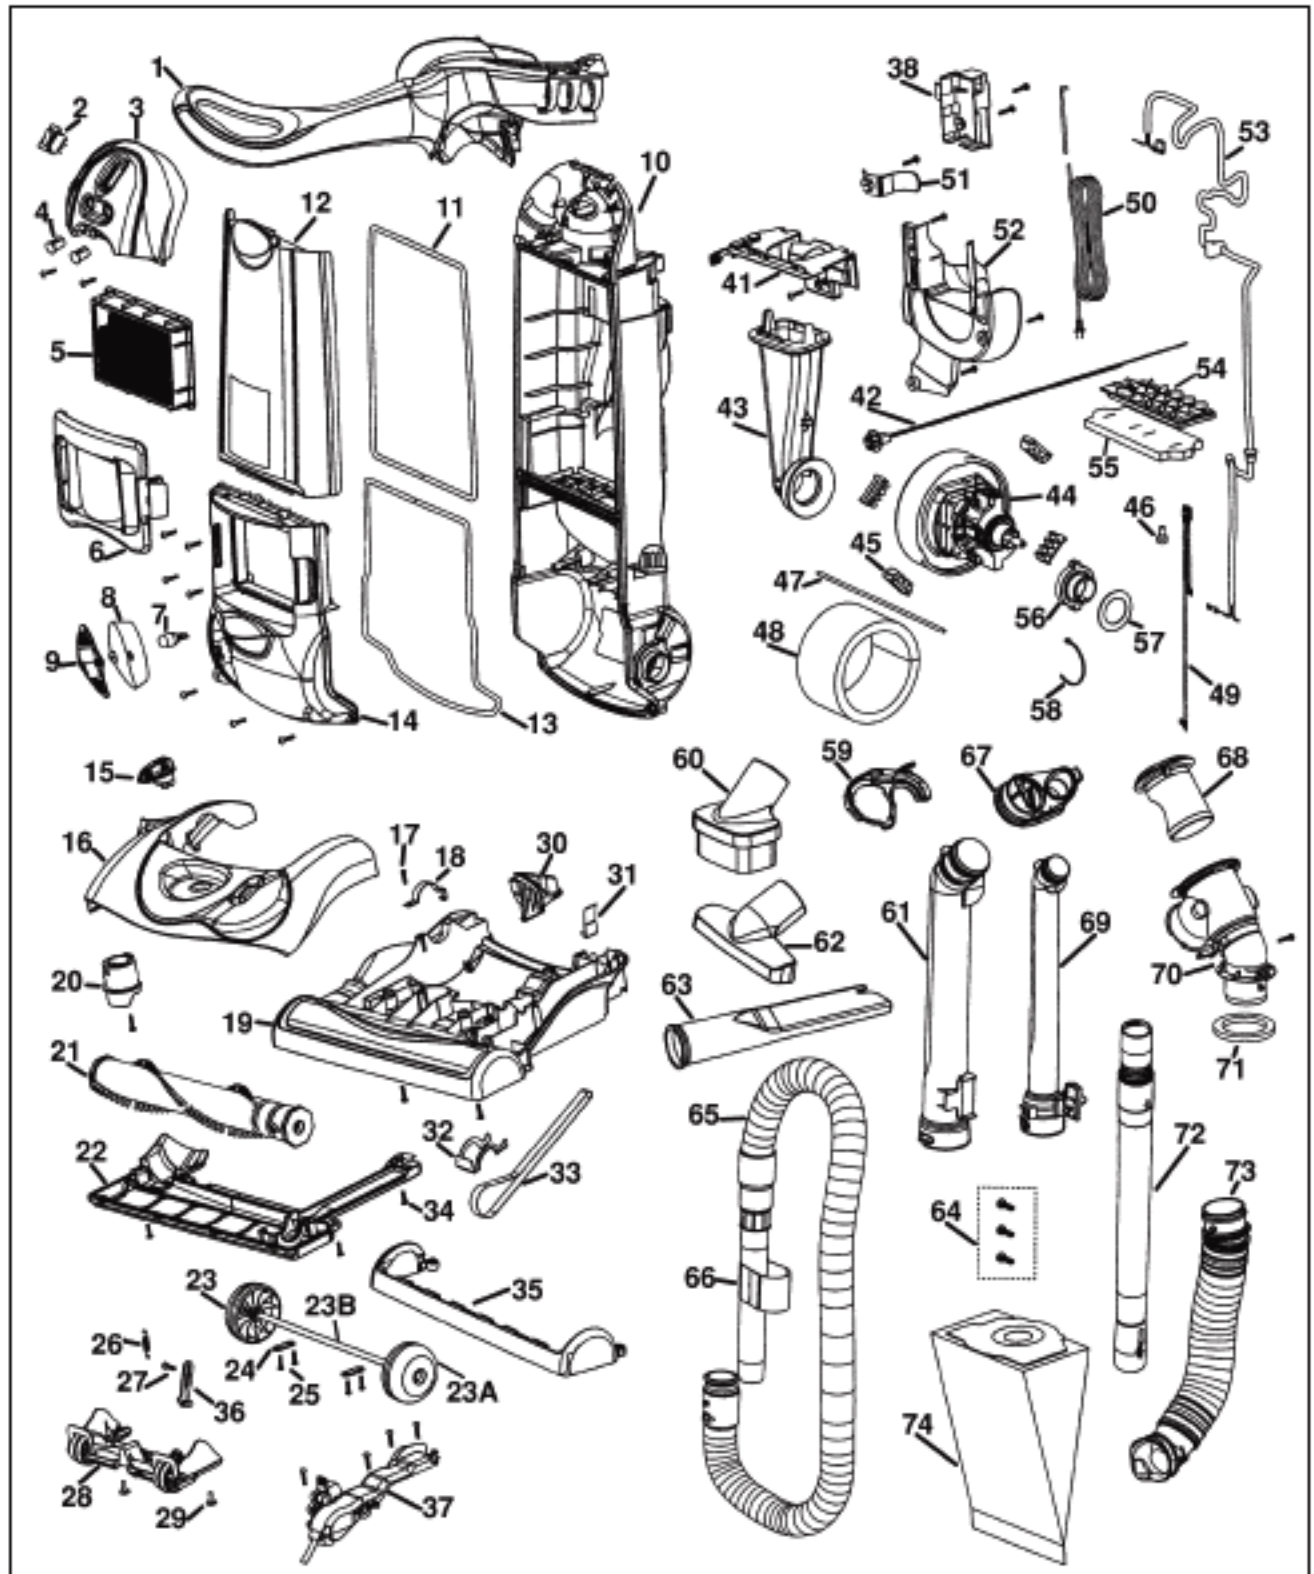

EUREKA Original & Replacement

ULTRA SMART VAC UPRIGHT

4870AT, 4870ATV, 4870BT, 4870DT, 4872AT, 4872BT, 4874AT

Original & Replacement **EUREKA**

ULTRA SMART VAC UPRIGHT

4870AT, 4870ATV, 4870BT, 4870DT, 4872AT, 4872BT, 4874AT

KEY	PART NO.	DESCRIPTION	KEY	PART NO.	DESCRIPTION
1	E-70023-1	Upper Handle Assembly	35	E-70041-228N	Furniture Guard
	E-70493-119N	Hose Hook	36	E-70199-119N	Linkage Arm
	E-28013-119N	Cord Release	37	E-70194CSV	Idler Clamp Assembly
2	E-28073A	Switch	38	E-70408-119N	Cord Exit
3	E-61254-1	Control Panel Assembly	41	E-70591-1SV	Bag Retainer
4	N/A	Order (E-61254-1)	42	E-70701	Socket & Terminal Assembly
5	E-61111	HEPA Filter Style HF2	43	N/A	Air Duct Assembly
6	E-61255-1	Filter Cover	44	E-61256-1	Motor Assembly
7	E-57940-2	Light Bulb	45	E-70085	Motor Gasket
	HR-3500	Light Bulb	46	SS-3270	Wire Nut
8	E-70664	Light Shield	47	E-70651	Flexible Tube
9	N/A	Lens (Order E-70086-355N)	48	E-70652	Sound Foam
10	E-70049-119N	Rear Housing	49	E-39252-1	Thermostat Assembly
11	E-70055	Bag Housing Gasket	50	E-38680-12	Cord
12	E-61259-1	Bag Cover Assembly	51	E-70852-119N	Retainer Clip
	E-70096-333N	Latch	52	E-70337-119N	Tool Pack
	E-70097	Latch Spring	53	N/A	Wiring Harness
13	E-70081	Motor Cover Gasket	54	E-70853-119N	Filter Frame
14	E-70086-355N	Motor Cover Assembly	55	E-70082	Motor Filter
15	E-70031-333N	Height Adjustment Knob	56	E-70084	Motor Bushing
16	E-61252-1	Hood	55	E-70082-119N	Hub Gasket
17	E-53238-27	Screw	52	N/A	Cable Tie
18	E-38420-2	Clamp	53	E-26708-119N	Cam Lock
19	E-61253-1	Base Assembly	52	E-70790	Dust Brush
20	E-70030-119N	Height Adjustment Actuator	61	E-61257-1	Dirt Tube Large
21	E-61250-1	Brushroll	62	E-38284-3	Upholstery Tool
22	E-70024ASV	Bottom Plate	63	E-26708-119N	Crevice Tool
23	E-70026	Rear Wheel & Axle Assembly	64	E-70790	Hardware Package
23A	E-70027-119N	Rear Wheel	65	E-61247-1	Hose Assembly
23B	E-70029-1	Rear Axle	66	E-70873	Hose Sleeve
24	E-53201	Clamp	67	E-70053	Bushing Seal
25	E-53238-11	Screw	68	N/A	Ventricle Connector
26	E-54943	Spring	69	N/A	Dirt Tube Small
27	E-59800	Screw	70	E-70655-1	Ventricle Assembly
28	E-70034-119N	Front Wheel Carriage Assembly	71	E-70244	Ventricle Gasket
	E-39173-119N	Front Wheel	72	E-58728B	Nesting Wand Assembly
	E-70022-1	Front Axle	73	E-70588-1	Connector Hose & Adaptor
29	E-60160	Screw	74	E-61115	Paper Bag Style RR 3 Pk
30	E-70042-333N	Handle Release	74	ER-1448	Paper Bag Style RR 3 Pk
31	E-70043	Spring			
32	E-70039	Flet Gasket			
33	E-61110	Belt Style R			
34	E-54669-3	Screw			

N/A – Not Available