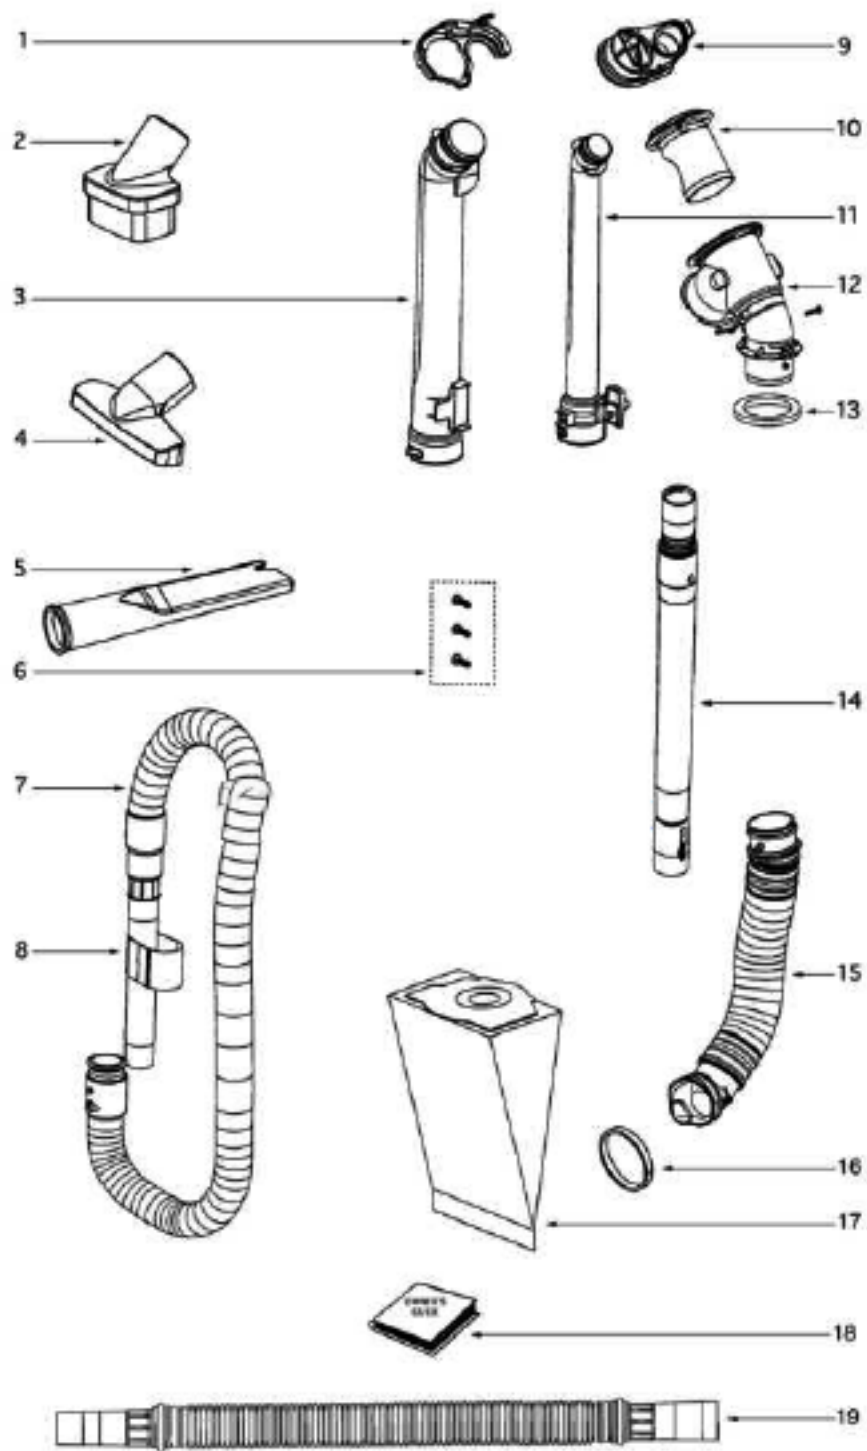

Ref #	Part	Description	Comments	Qty
1	70448-119N	LOCK - CAM		
2	54505-3	DUSTING BRUSH - PACKAGED		
3	61257-1	DIRT TUBE BASE - PACKAGED		
4	38284-3	UPHOLSTERY NOZZLE ASSEMBL		
5	27237-3	TOOL - CREVICE		
6	70790	SCREW PACKAGE		
7	61247-1	HOSE ASSEMBLY - CARTONED		
8	70873	SLEEVE - HOSE		
9	70053	SEAL BUSHING		
10	70062-2SV	VALVE ASSEMBLY		
11	61258-3	DIRT TUBE ASSY - PACKAGED		
12	70655-1	VENTRICLE & GRAPHICS ASSY		
13	70244A	GASKET - VENTRICLE		
14	58728B	NESTING WAND ASSEMBLY		
15	70588-1	CONNECTOR HOSE & ADAPTER		
16	70654	SEAL - BASE ADAPTER		
17	61115	PAPER BAG PKG-STYLE *RR*-		
18	70750	OWNER'S GUIDE		
19	60038-7	HOSE ASSEMBLY - CARTONED