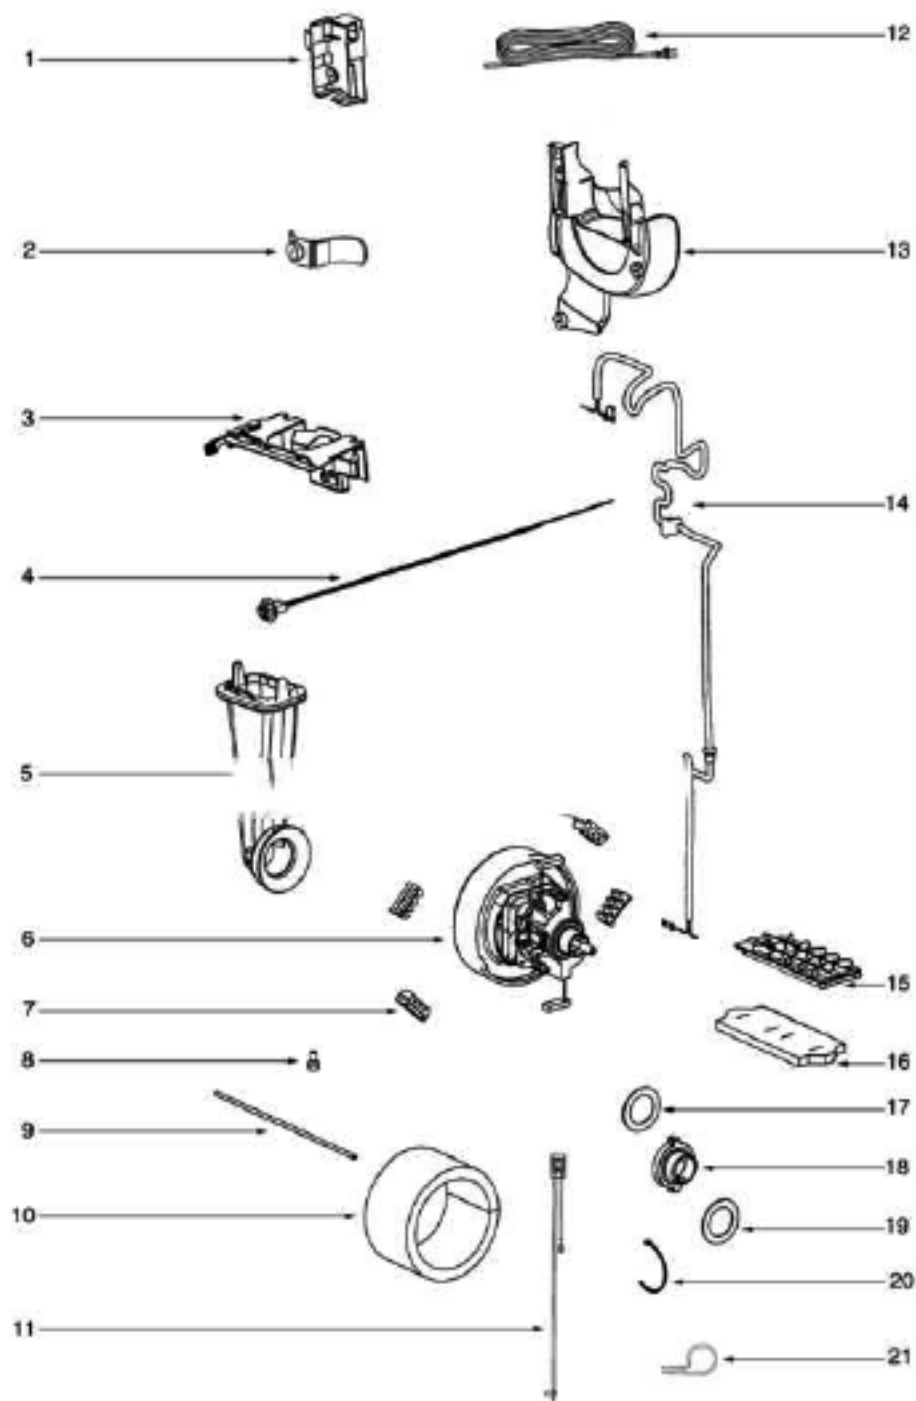

Ref #	Part	Description	Comments	Qty
1	70023-1	UPPER HANDLE ASSEMBLY		
2	70493-119N	HOSE HOOK		
3	28013-119N	RELEASE - CORD		
4	39455-1	SWITCH - ROCKER		
5	61254-3	CONTROL PANEL ASSY - PACK		
6	61111	HEPA FILTER - STYLE HF2		
7	61255-2	FILTER COVER ASSY - PACKA		
8	70664	LIGHT SHIELD		
9	53238-8	SCREW PACKAGE		
10	70088-1	LENS - HEADLAMP		
11	57940-3	LAMP - HEADLIGHT		
12	70049B-119N	HOUSING - REAR		
13	70055	GASKET - BAG CHAMBER		
14	61259-9	BAG COVER ASSY - PACKAGED		
15	70096-355N	LATCH		
16	70097	SPRING - LATCH		
17	70081	GASKET - MOTOR COVER		
18	70086-363N	COVER - MOTOR		

Ref #	Part	Description	Comments	Qty
1	70408-119N	CORD - EXIT		
2	70582-119N	RETAINER - CLIP		
3	70591-1SV	BAG RETAINER ASSY		
4	70701	SOCKET & TERMINAL ASSY		
5	70792-1SV	AIR DUCT ASSEMBLY		
6	61256-1	MOTOR ASSEMBLY - CARTONED		
7	70085	GASKET - MOTOR SUPPORT		
8	60192-1	WIRE SPLICE 5		
9	70651	TUBE - FLEXIBLE		
10	70652	SOUND FOAM		
11	39252-1	THERMOSTAT & TERMINAL ASS		
12	38680-12	SUPPLY CORD & TERMINAL AS		
13	70337-119N	TOOL PAK		
14	70071B	JUMPER CORD ASSY		
15	70853-119N	FRAME - MOTOR FILTER		
16	70082	FILTER - MOTOR		
17	71969-2	GASKET - MOTOR HUB		
18	70084	BUSHING - MOTOR SUPPORT		
19	71969-1	GASKET - MOTOR HUB		
20	46713-5	TIE - CABLE (PURCHASED)		
21	71077A	CLAMP - CABLE		