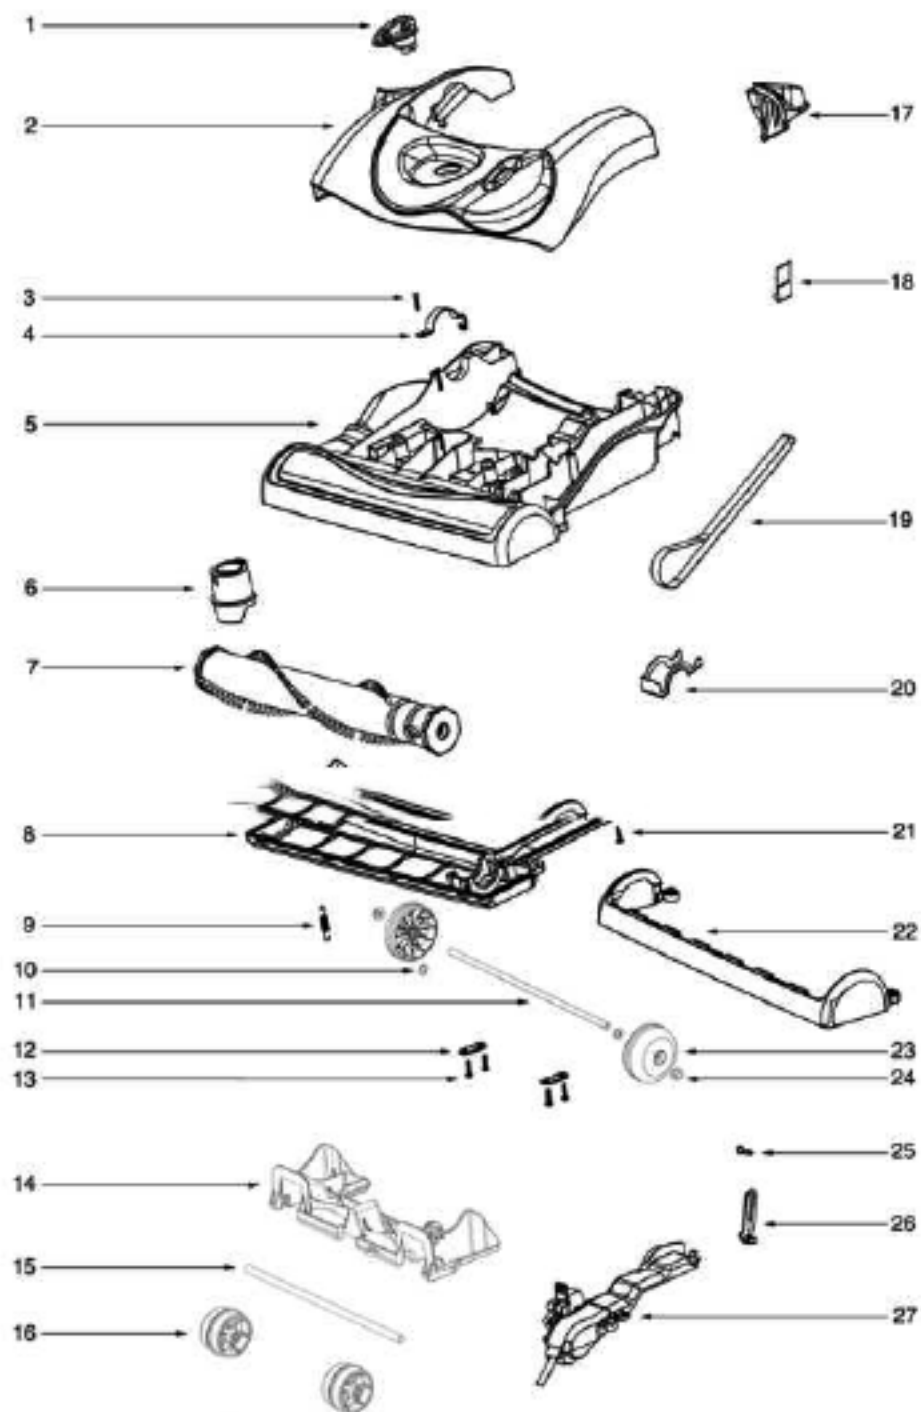

Ref #	Part	Description	Comments	Qty
1	70023-1	UPPER HANDLE ASSEMBLY		
2	70493-119N	HOSE HOOK		
3	28013-119N	RELEASE - CORD		
4	39455-1	SWITCH - ROCKER		
5	61254-3	CONTROL PANEL ASSY - PACK		
6	61111	HEPA FILTER - STYLE HF2		
7	61255-2	FILTER COVER ASSY - PACKA		
8	70664	LIGHT SHIELD		
9	53238-8	SCREW PACKAGE		
10	70088-1	LENS - HEADLAMP		
11	57940-3	LAMP - HEADLIGHT		
12	70049B-119N	HOUSING - REAR		
13	70055	GASKET - BAG CHAMBER		
14	61259-9	BAG COVER ASSY - PACKAGED		
15	70096-355N	LATCH		
16	70097	SPRING - LATCH		
17	70081	GASKET - MOTOR COVER		
18	70086-363N	COVER - MOTOR		

Ref #	Part	Description	Comments	Qty
1	70031-355N	KNOB - HEIGHT ADJUSTMENT		
2	61252-5	HOOD ASSEMBLY - PACKAGED		
3	53238-27	SCREW PACKAGE		
4	38420-2	CLAMP		
5	61253-5	BASE ASSEMBLY - PACKAGED		
6	70030-119N	ACTUATOR - HT. ADJUSTMENT		
7	61250-1	BRUSHROLL ASSY - CARTONED		
8	70024ASV	SOLEPLATE ASSEMBLY		
9	54943	SPRING PACKAGE		
10	53110	WASHER - WHEEL PACKAGE (1		
11	70029-1	AXLE - REAR		
12	53201	CLAMPS - PACKAGE 10		
13	53238-11	SCREW PACKAGE		
14	70034-119N	WHEEL CARRIAGE		
15	70022-1	AXLE - FRONT		
16	39173A-119N	WHEEL - FRONT		
17	70042-355N	RELEASE - HANDLE		
18	70043	SPRING - HANDLE RELEASE		
19	61110	BELT PACKAGE ASSY - STYLE		
20	70039	GASKET - FELT		
21	53238-8	SCREW PACKAGE		
22	70041-355N	GUARD - FURNITURE		
23	70027A-119N	WHEEL - REAR		
24	60613-1	PUSH NUT PACKAGE (10)		
25	60860	SCREW - PACKAGED		
26	70199-119N	ARM - LINKAGE		
27	70194C-1SV	IDLER/CLAMP ASSEMBLY		