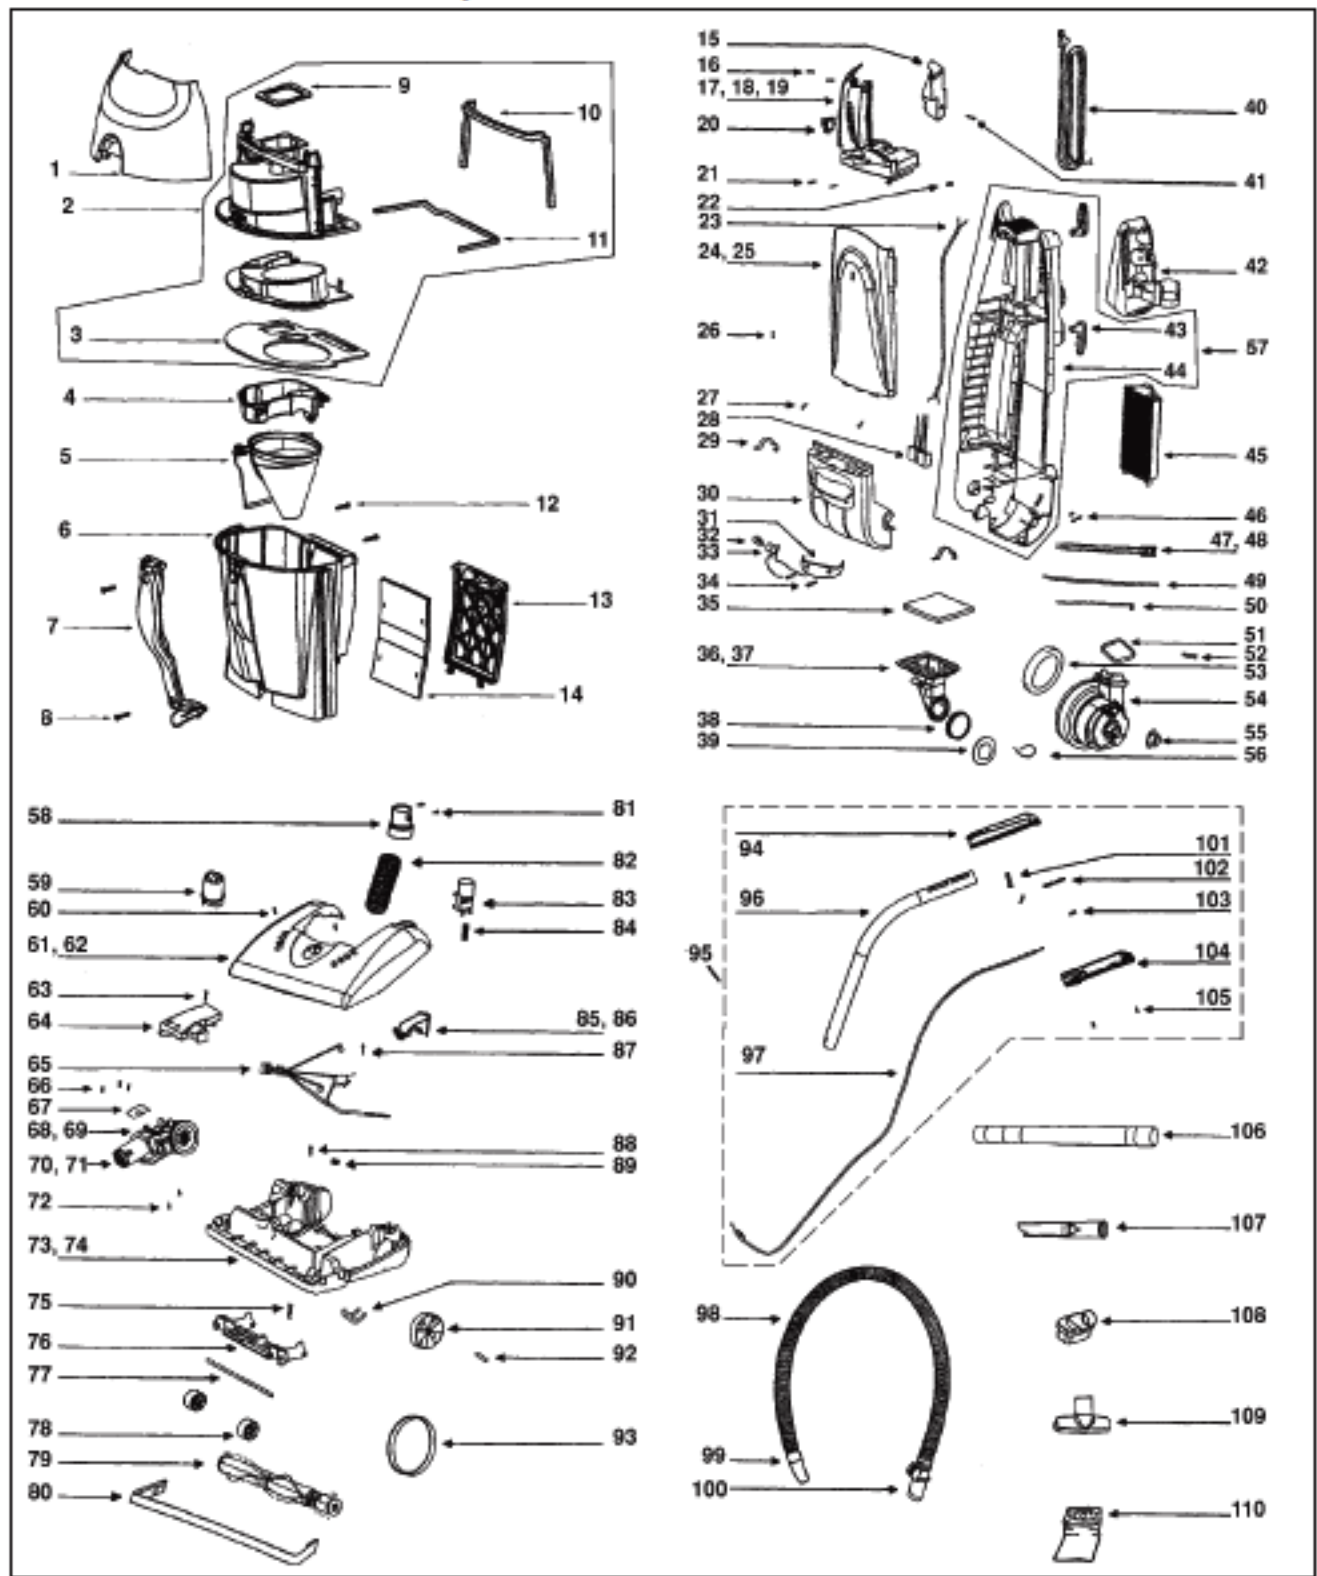

EUREKA Original & Replacement

SELF PROPELLED UPRIGHT
Model 5181AT Using Paper Bags
Model 5190AT With Dirt Cup

Original & Replacement **EUREKA**

SELF PROPELLED UPRIGHT Model 5181AT Using Paper Bags Model 5190AT With Dirt Cup