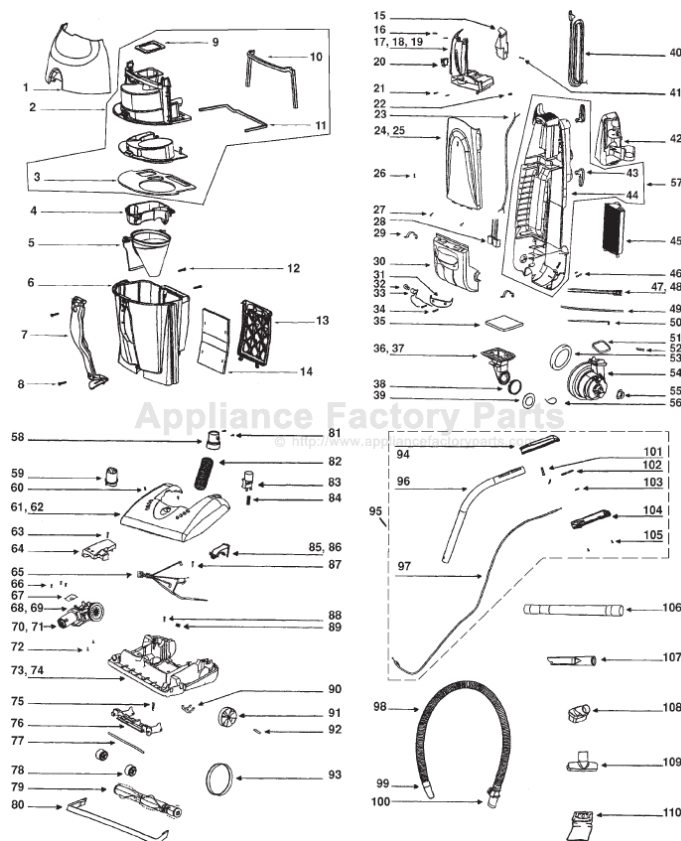

# Eureka 5181AT Owner's Manual

[Shop genuine replacement parts for Eureka 5181AT](#)

[Find Your Eureka Vacuum Cleaner Parts - Select From 855 Models](#)

----- Manual continues below part list -----

## Available Replacement Parts for Eureka 5181AT

<a href="#">E-58628</a>	BAGS PAPER OEM EUREKA 3 PACK
<a href="#">e-39266</a>	BELT OEM EUREKA EXTENED LIFE 1 PACK
<a href="#">E-54943</a>	Spring,
<a href="#">E-27237-3</a>	CREVICE TOOL