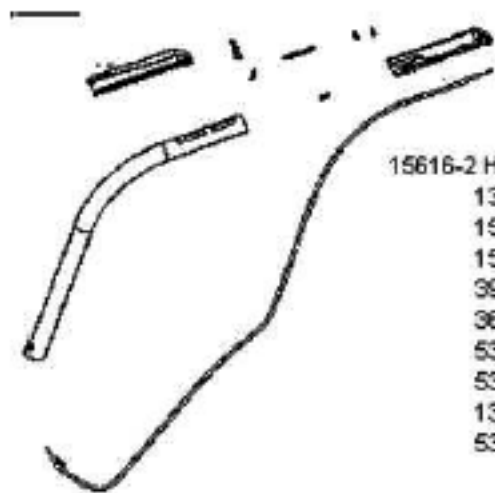

60700-7 HOOD & GRAPHIC ASSY
59586 HOOD GASKET

60757B TRANSMISSION ASSY
39034 YOKE SEAL
60756-1 RETAINING RING
60758 DRIVE MOTOR
59597 MOTOR SPACING SHIELD

60760-3 BASE ASSY
58506-2 GASKET
54843 SPRING
14890B-119N WHEEL CARRIAGE
58206-1 WHEEL AXLE
38173-119N FRONT WHEEL
70524 GASKET
27794-119N REAR WHEEL
58814 REAR AXLE

54376-2 BELT CAP ASSY
70524 GASKET

PARTS1 - 5185AT

Ref #	Part	Description	Comments	Qty
1	14993B-119N	CARRIAGE - WHEEL		
2	15591-288N	GUARD - FURNITURE		
3	27462C-288N	OPERATOR - HEIGHT ADJUSTM		
4	27467A-288N	RELEASE - HANDLE		
5	27468D-119N	CUFF - HOSE		
6	27794-119N	WHEEL - REAR		
7	28102-1	RECTIFIER & SWITCH ASSY		
8	38479-4	HOSE - COMPRESSION (PURCH		
9	39034	SEAL - YOKE		
10	39047-119N	COVER - DRIVE MOTOR		
11	39173-119N	WHEEL - FRONT		
12	53197-1	SCREW PACKAGE		
13	53238-4	SCREW PACKAGE		
14	54376-2	BELT CAP & GASKET - PACKA		
15	54669-2	SCREW PACKAGE		
16	54943	SPRING PACKAGE		
17	58206-1	AXLE - WHEEL		
18	58506-2	GASKET		
19	58814	REAR AXLE		
20	59552	GASKET - CABLE		
21	59586	GASKET - HOOD		
22	59587	SHIELD - MOTOR SPACING		
23	60133	COMPRESSION SPRING - PACK		
24	60252-2	BRUSHROLL ASSEMBLY - CART		
25	60700-7	HOOD & GRAPHICS ASSY - PK		
26	60756-1	TRUARC RETAINING RING - P		
27	60757B	TRANSMISSION ASSY - PACKA		
28	60758	DRIVE MOTOR - PKGD		
29	60760-3	BASE ASSY - PKGD		
30	60761-1	CABLE FLAG SCREW - PKGD		
31	70524	GASKET - FELT		