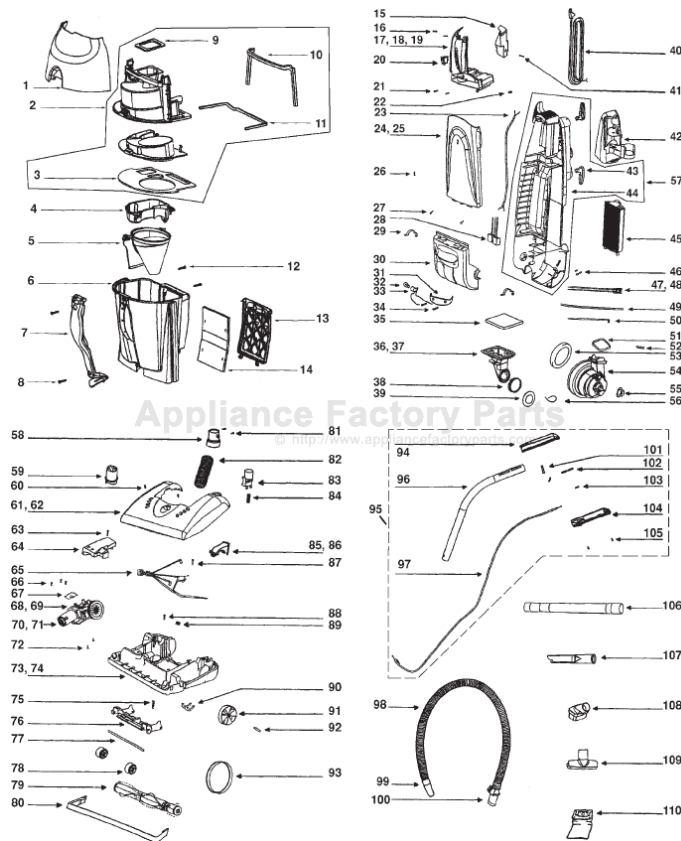

This Owner's Manual is provided and hosted by [Appliance Factory Parts](http://www.appliancefactoryparts.com).

Eureka 5190AT Owner's Manual

[Shop genuine replacement parts for Eureka 5190AT](#)

[Find Your Eureka Vacuum Cleaner Parts - Select From 855 Models](#)

----- Manual continues below part list -----

Available Replacement Parts for Eureka 5190AT

E-58628	BAGS PAPER OEM EUREKA 3 PACK
e-39266	BELT OEM EUREKA EXTENED LIFE 1 PACK
E-28115	EUREKA WHIRLWIND DIRT CUP FILTER
E-54943	Spring,
E-27237-3	CREVICE TOOL