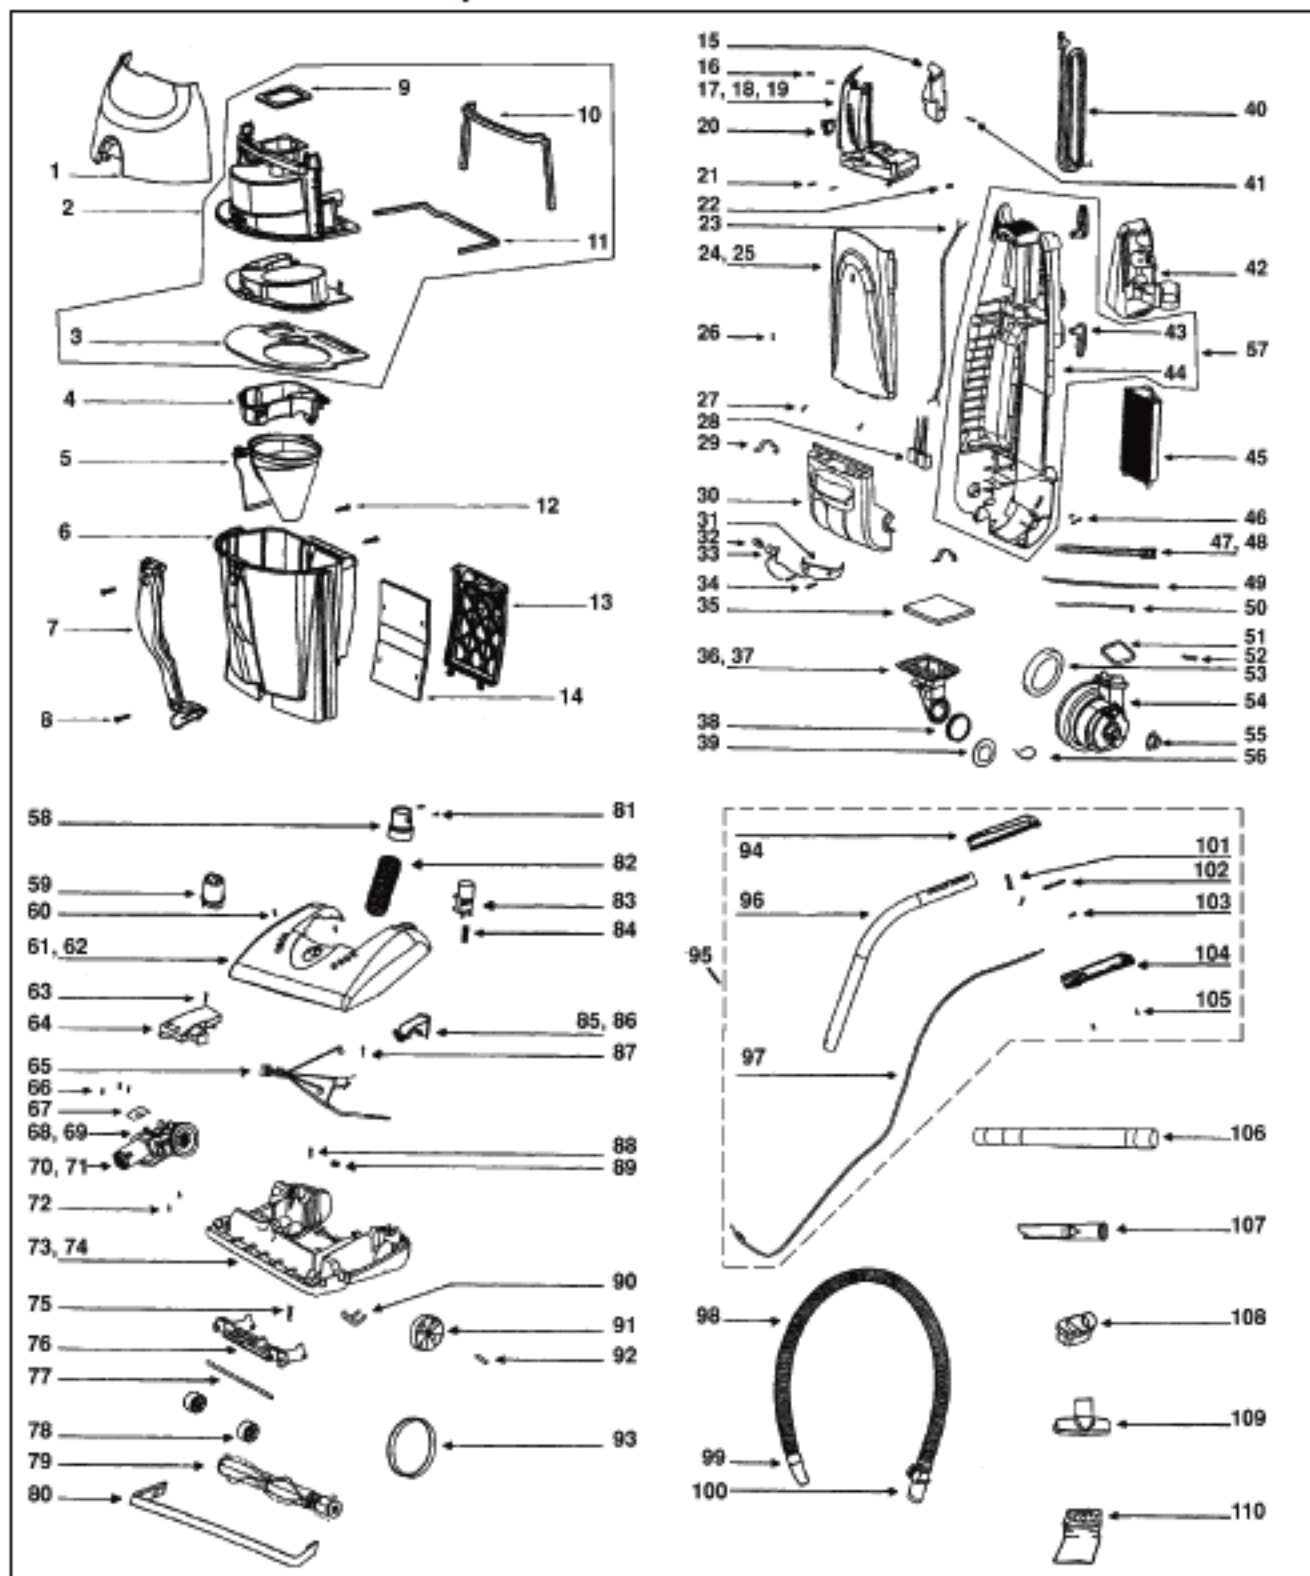

EUREKA Original & Replacement

SELF PROPELLED UPRIGHT
Model 5181AT Using Paper Bags
Model 5190AT With Dirt Cup

Original & Replacement **EUREKA**

SELF PROPELLED UPRIGHT Model 5181AT Using Paper Bags Model 5190AT With Dirt Cup