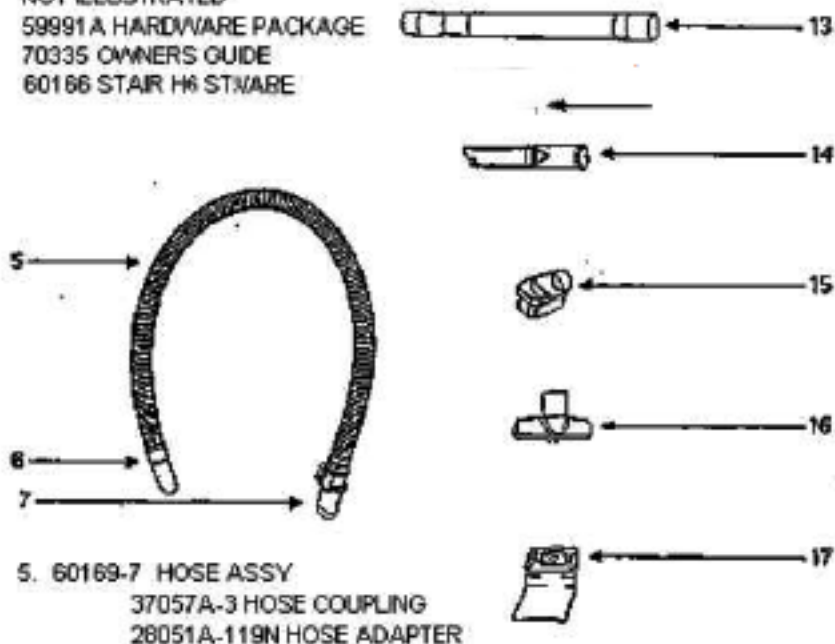

NOT ILLUSTRATED
59991A HARDWARE PACKAGE
70335 OWNERS GUIDE
60166 STAIR H6 STAIRARE