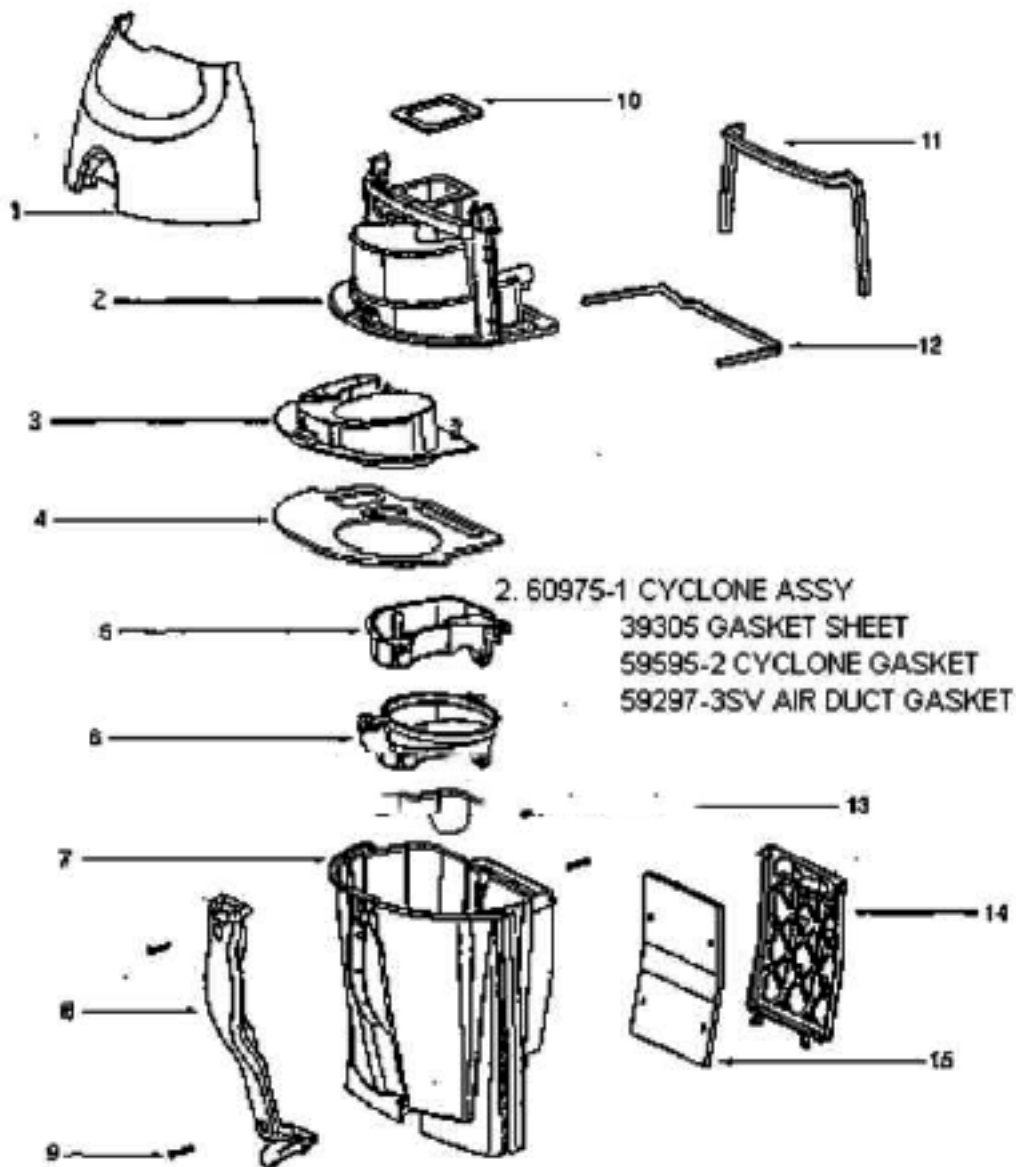

Dust Cup and Filter - 5191AT

Ref #	Part	Description	Comments	Qty
1	02311A-333N	FUNNEL & GASKET ASSEMBLY		
2	29099B-333N	FILTER - SCREEN		
3	28114-119N	FRAME - FILTER		
8	28131-288N	GRIP - DIRT CUP		
5	39305	CYCLONE GASKET SET (SP)		
6	53197-1	SCREW PACKAGE		
7	59297-3SV	GASKET - AIR DUCT		
4	59595-2	GASKET - CYCLONE		
9	59852-1	GASKET - CYCLONE		
10	60696	FILTER PACKAGE		
11	60975-1	CYCLONE ASSEMBLY - CARTON		
12	60976-1	CYCLONIC CASSETTE ASSY		
13	60981-1	CYCLONE CVR & GRPHCS ASSY