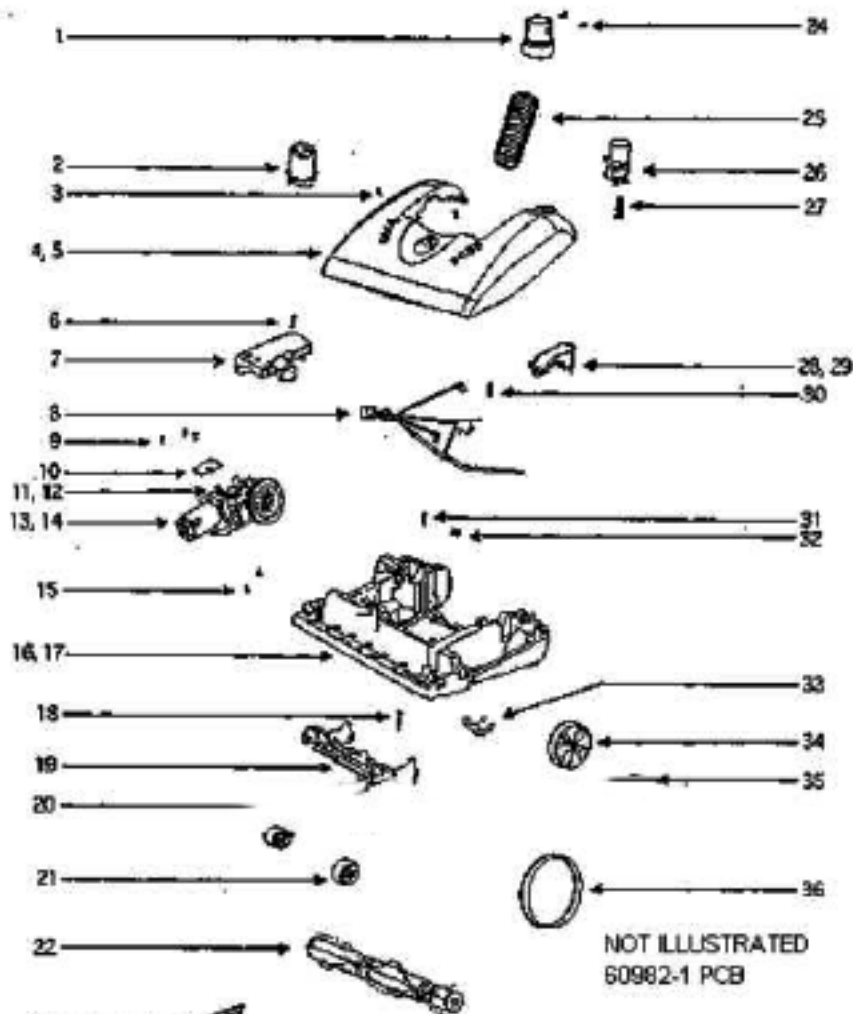

11. 60757A TRANSMISSION ASSY
  39034 YOKE SEAL
  60756-1 RETAINING RING
13. 60758 DRIVE MOTOR
  59587 MOTOR SPACING SHIELD
16. 60760-3 BASE ASSY
  58506-2 GASKET
  54943 SPRING
  14993B-119N WHEEL CARRIAGE
  58206-1 WHEEL AXLE
  39173-119N FRONT WHEEL
  57569 GASKET
  27794-119N REAR WHEEL
  58814 REAR AXLE
21. 60758 DRIVE MOTOR
  59587 MOTOR SPACING SHIELD
22. 60758 DRIVE MOTOR
  59587 MOTOR SPACING SHIELD
23. 60758 DRIVE MOTOR
  59587 MOTOR SPACING SHIELD
28. 54376-2 BELT CAP ASSY
  57569 GASKET
4. 60700-4 HOOD & GRAPHICS ASSY
  59586 HOOD GASKET