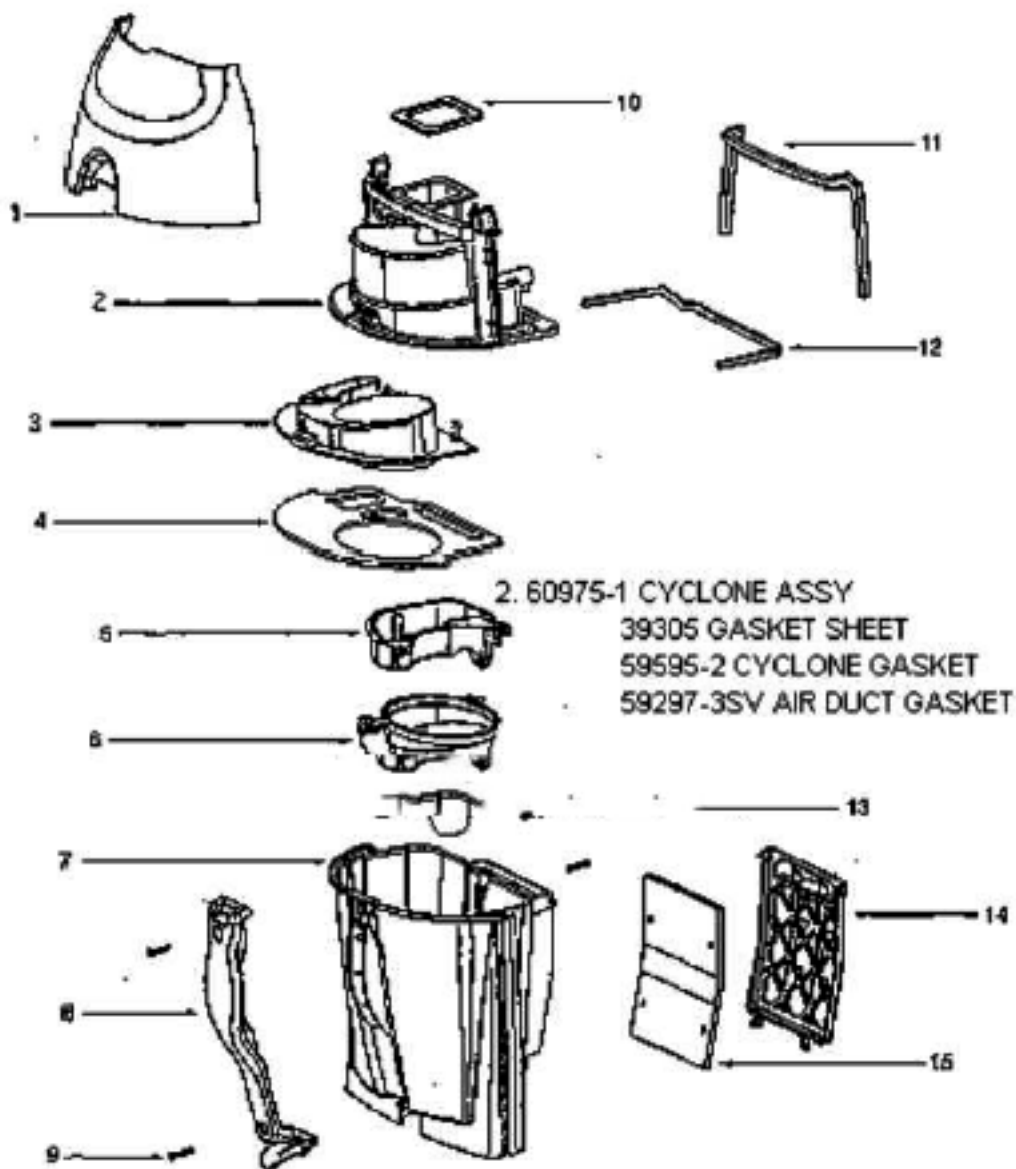

Main Body - 5191AT

Ref #	Part	Description	Comments	Qty
2	02283-119N	INSERT - TOOL CADDY		
3	15072-313N	LENS - MOTOR COVER		
4	15408B-119N	DUCT - AIR		
5	27171A	GASKET		
6	27552B	GROMMET		
7	28011	UPPER CORD ASSEMBLY		
8	28013-119N	RELEASE - CORD		
9	28073A	SWITCH - ROCKER		
10	28425	GRILLE - AIR DUCT		
11	38420-2	CLAMP		
12	38611	HEADLAMP SCKT & TERMINAL		
13	38680-12	SUPPLY CORD & TERMINAL AS		
14	39023	FLANGE - MOTOR INTAKE		
15	39033-119N	SHIELD - WIRE		
16	39035	NAMEPLATE		
17	39248A-313N	LENS		
18	39292	FILTER - PRE-MOTOR		
19	46713-5	TIE - CABLE (PURCHASED)		
20	48815	LAMP - HEADLIGHT		
21	53197-1	SCREW PACKAGE		
22	53197-2	SCREW PACKAGE		
23	59137	GASKET - MOTOR EXHAUST		
24	59213	THERMOSTAT 110 DEG (120V)		
25	59297SV	GASKET - AIR DUCT		
26	59319	SUPPORT - GASKET		
27	59361A	ADAPTER - TUBE		
28	59362B	TUBE		
29	59542-1	GASKET		
30	59847-1	LEAD ASSEMBLY		
31	59847-2	LEAD ASSEMBLY		
32	60068-2	SCREW PACKAGE		
33	60192-1	WIRE SPLICE 5		
34	60285	HEPA FILTER PACKAGE		
35	60613	PUSH ON NUT PKG		
36	60625-4	HEPA MOTOR & SHIELD ASSEMBLY		
37	60973-1	MOTOR COVER ASSY W/ FILTERS		
38	60974-1	FRONT COVER ASSEMBLY-PACK		
39	70353	SEAL - CABLE		
40	70355	SHIELD - LIGHT		
41	15690	REAR HOUSING - MACHINED		
	02282B-119N	HOUSING - REAR		

Dust Cup and Filter - 5191AT

Ref #	Part	Description	Comments	Qty
1	02311A-333N	FUNNEL & GASKET ASSEMBLY		
2	29099B-333N	FILTER - SCREEN		
3	28114-119N	FRAME - FILTER		
8	28131-288N	GRIP - DIRT CUP		
5	39305	CYCLONE GASKET SET (SP)		
6	53197-1	SCREW PACKAGE		
7	59297-3SV	GASKET - AIR DUCT		
4	59595-2	GASKET - CYCLONE		
9	59852-1	GASKET - CYCLONE		
10	60696	FILTER PACKAGE		
11	60975-1	CYCLONE ASSEMBLY - CARTON		
12	60976-1	CYCLONIC CASSETTE ASSY		
13	60981-1	CYCLONE CVR & GRPHCS ASSY		