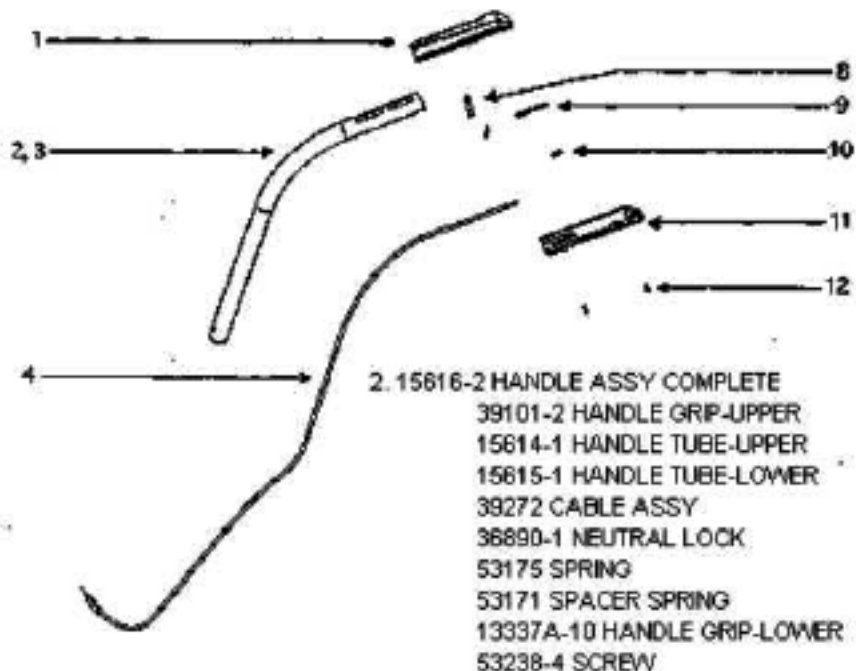

NOT ILLUSTRATED
59991A HARDWARE PACKAGE
70335 OWNERS GUIDE
60166 STAIR H6 STAIR