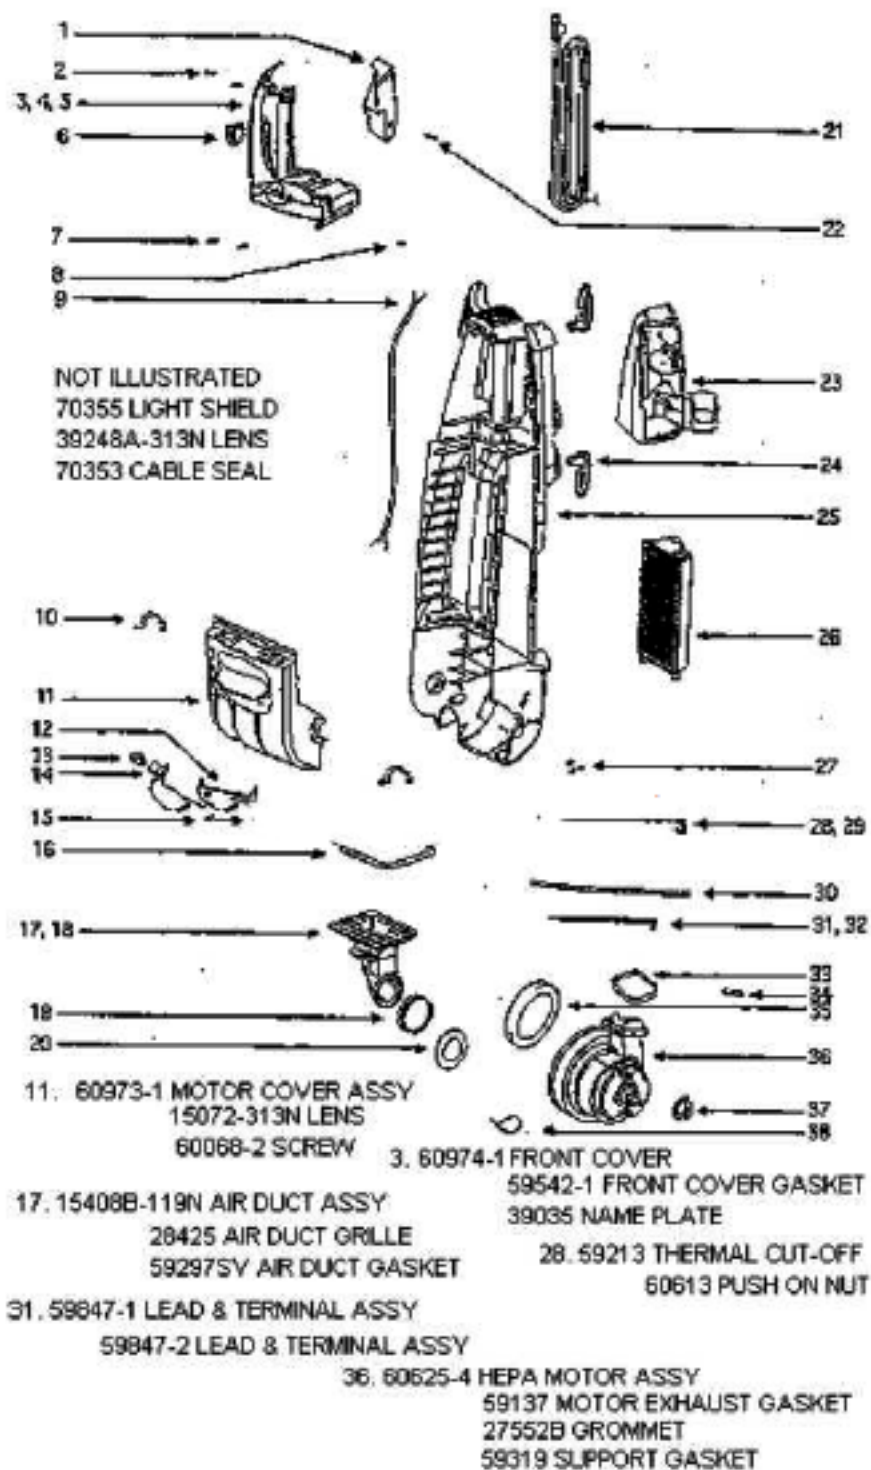

Eureka 5191AT Owner's Manual

[Shop genuine replacement parts for Eureka 5191AT](#)

[Find Your Eureka Vacuum Cleaner Parts - Select From 855 Models](#)

----- Manual continues below -----

Main Body - 5191AT

Ref #	Part	Description	Comments	Qty
2	02283-119N	INSERT - TOOL CADDY		
3	15072-313N	LENS - MOTOR COVER		
4	15408B-119N	DUCT - AIR		
5	27171A	GASKET		
6	27552B	GROMMET		
7	28011	UPPER CORD ASSEMBLY		
8	28013-119N	RELEASE - CORD		
9	28073A	SWITCH - ROCKER		
10	28425	GRILLE - AIR DUCT		
11	38420-2	CLAMP		
12	38611	HEADLAMP SCKT & TERMINAL		
13	38680-12	SUPPLY CORD & TERMINAL AS		
14	39023	FLANGE - MOTOR INTAKE		
15	39033-119N	SHIELD - WIRE		
16	39035	NAMEPLATE		
17	39248A-313N	LENS		
18	39292	FILTER - PRE-MOTOR		
19	46713-5	TIE - CABLE (PURCHASED)		
20	48815	LAMP - HEADLIGHT		
21	53197-1	SCREW PACKAGE		
22	53197-2	SCREW PACKAGE		
23	59137	GASKET - MOTOR EXHAUST		
24	59213	THERMOSTAT 110 DEG (120V)		
25	59297SV	GASKET - AIR DUCT		
26	59319	SUPPORT - GASKET		
27	59361A	ADAPTER - TUBE		
28	59362B	TUBE		
29	59542-1	GASKET		
30	59847-1	LEAD ASSEMBLY		
31	59847-2	LEAD ASSEMBLY		
32	60068-2	SCREW PACKAGE		
33	60192-1	WIRE SPLICE 5		
34	60285	HEPA FILTER PACKAGE		
35	60613	PUSH ON NUT PKG		
36	60625-4	HEPA MOTOR & SHIELD ASSEMBLY		
37	60973-1	MOTOR COVER ASSY W/ FILTERS		
38	60974-1	FRONT COVER ASSEMBLY-PACK		
39	70353	SEAL - CABLE		
40	70355	SHIELD - LIGHT		
41	15690	REAR HOUSING - MACHINED		
	02282B-119N	HOUSING - REAR		

Dust Cup and Filter - 5191AT

Ref #	Part	Description	Comments	Qty
1	02311A-333N	FUNNEL & GASKET ASSEMBLY		
2	29099B-333N	FILTER - SCREEN		
3	28114-119N	FRAME - FILTER		
8	28131-288N	GRIP - DIRT CUP		
5	39305	CYCLONE GASKET SET (SP)		
6	53197-1	SCREW PACKAGE		
7	59297-3SV	GASKET - AIR DUCT		
4	59595-2	GASKET - CYCLONE		
9	59852-1	GASKET - CYCLONE		
10	60696	FILTER PACKAGE		
11	60975-1	CYCLONE ASSEMBLY - CARTON		
12	60976-1	CYCLONIC CASSETTE ASSY		
13	60981-1	CYCLONE CVR & GRPHCS ASSY		