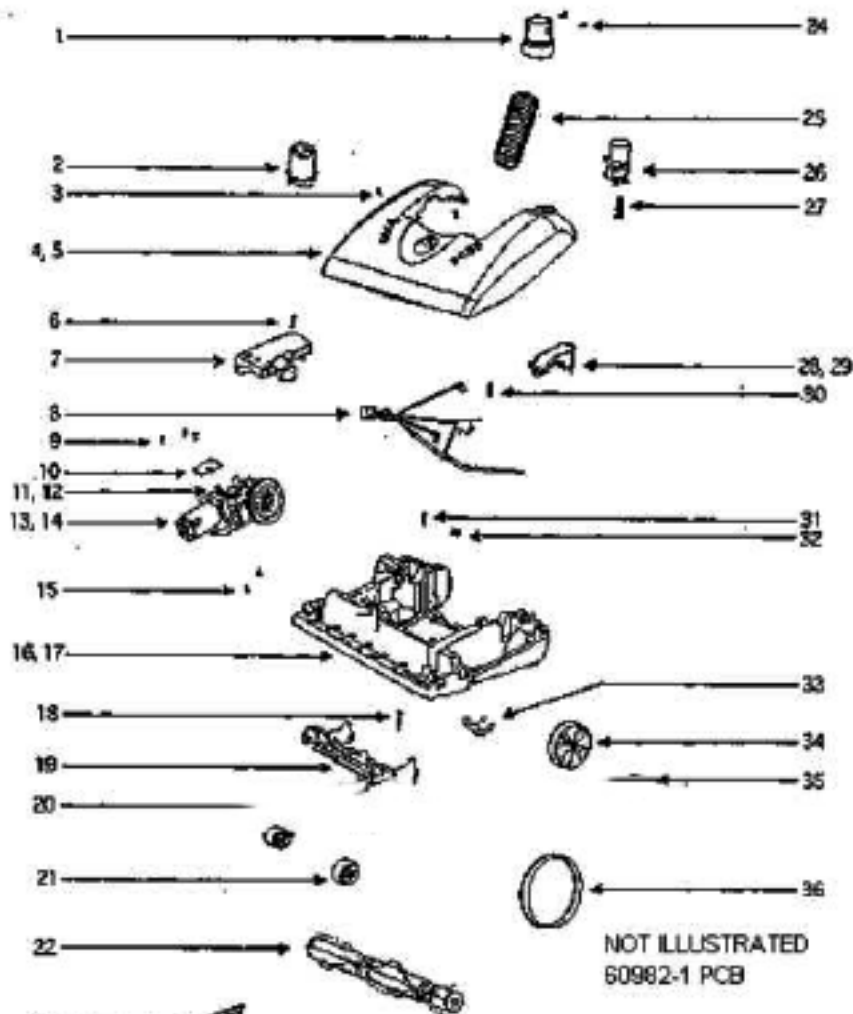

NOT ILLUSTRATED
 59991A HARDWARE PACKAGE
 70335 OWNERS GUIDE
 60166 STAIR H6 STAIR

5. 60169-7 HOSE ASSY
 37057A-3 HOSE COUPLING

Accessories - 5191AT

Ref #	Part	Description	Comments	Qty
1	13337A-10	GRIP - HANDLE (LOWER)		
2	15614-1	TUBE - UPPER HANDLE		
3	15615-1	TUBE - LOWER HANDLE		
4	26708-119N	TOOL - CREVICE		
5	28051A-119N	ADAPTER - HOSE		
6	36890-1	LOCK - NEUTRAL		
7	37057A-3	COUPLING - HOSE		
8	38284-3	UPHOLSTERY NOZZLE ASSEMBL		
9	39101-2	UPPER GRIP & GRAPHICS ASS		
10	39272	TRANSMISSION CABLE ASSEMB		
11	53171	SPRING - SPACER PACKAGE		
12	53175	SPRING - CENTERING PACKAG		
13	53238-4	SCREW PACKAGE		
14	54505-3	DUSTING BRUSH - PACKAGED		
15	58728B	NESTING WAND ASSEMBLY		
16	59991A	HARDWARE PKG - SELF PROP		
17	60166	UNIVERSAL FIT EXT/HOSE 15		
18	60169-7	HOSE ASSEMBLY - CARTONED		

Dust Cup and Filter - 5191AT

Ref #	Part	Description	Comments	Qty
1	02311A-333N	FUNNEL & GASKET ASSEMBLY		
2	29099B-333N	FILTER - SCREEN		
3	28114-119N	FRAME - FILTER		
8	28131-288N	GRIP - DIRT CUP		
5	39305	CYCLONE GASKET SET (SP)		
6	53197-1	SCREW PACKAGE		
7	59297-3SV	GASKET - AIR DUCT		
4	59595-2	GASKET - CYCLONE		
9	59852-1	GASKET - CYCLONE		
10	60696	FILTER PACKAGE		
11	60975-1	CYCLONE ASSEMBLY - CARTON		
12	60976-1	CYCLONIC CASSETTE ASSY		
13	60981-1	CYCLONE CVR & GRPHCS ASSY		