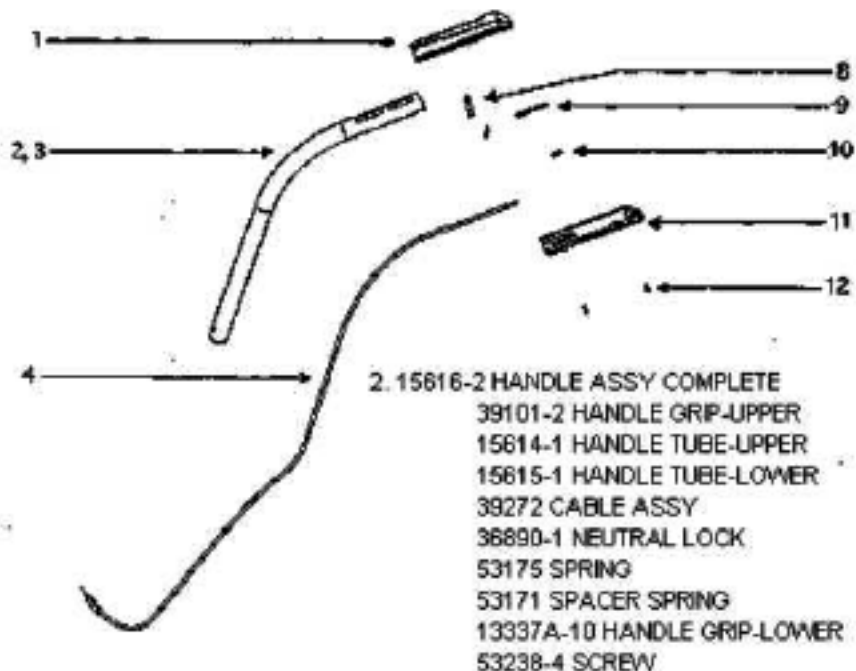

Main Body - 5191AT

Ref #	Part	Description	Comments	Qty
2	02283-119N	INSERT - TOOL CADDY		
3	15072-313N	LENS - MOTOR COVER		
4	15408B-119N	DUCT - AIR		
5	27171A	GASKET		
6	27552B	GROMMET		
7	28011	UPPER CORD ASSEMBLY		
8	28013-119N	RELEASE - CORD		
9	28073A	SWITCH - ROCKER		
10	28425	GRILLE - AIR DUCT		
11	38420-2	CLAMP		
12	38611	HEADLAMP SCKT & TERMINAL		
13	38680-12	SUPPLY CORD & TERMINAL AS		
14	39023	FLANGE - MOTOR INTAKE		
15	39033-119N	SHIELD - WIRE		
16	39035	NAMEPLATE		
17	39248A-313N	LENS		
18	39292	FILTER - PRE-MOTOR		
19	46713-5	TIE - CABLE (PURCHASED)		
20	48815	LAMP - HEADLIGHT		
21	53197-1	SCREW PACKAGE		
22	53197-2	SCREW PACKAGE		
23	59137	GASKET - MOTOR EXHAUST		
24	59213	THERMOSTAT 110 DEG (120V)		
25	59297SV	GASKET - AIR DUCT		
26	59319	SUPPORT - GASKET		
27	59361A	ADAPTER - TUBE		
28	59362B	TUBE		
29	59542-1	GASKET		
30	59847-1	LEAD ASSEMBLY		
31	59847-2	LEAD ASSEMBLY		
32	60068-2	SCREW PACKAGE		
33	60192-1	WIRE SPLICE 5		
34	60285	HEPA FILTER PACKAGE		
35	60613	PUSH ON NUT PKG		
36	60625-4	HEPA MOTOR & SHIELD ASSEMBLY		
37	60973-1	MOTOR COVER ASSY W/ FILTERS		
38	60974-1	FRONT COVER ASSEMBLY-PACK		
39	70353	SEAL - CABLE		
40	70355	SHIELD - LIGHT		
41	15690	REAR HOUSING - MACHINED		
	02282B-119N	HOUSING - REAR		