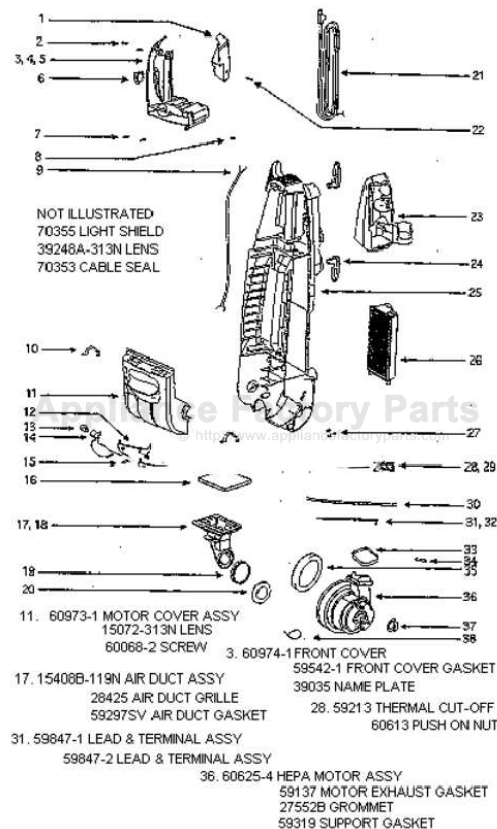

Eureka 5191AT Owner's Manual

[Shop genuine replacement parts for Eureka 5191AT](#)

[Find Your Eureka Vacuum Cleaner Parts - Select From 855 Models](#)

----- Manual continues below -----