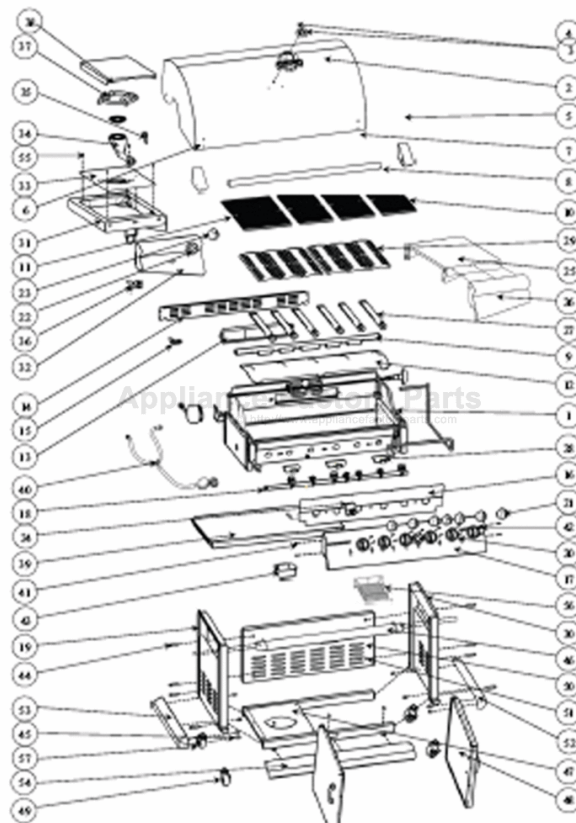

This Owner's Manual is provided and hosted by [Appliance Factory Parts](#).

GrillPro 268544 Owner's Manual

[Shop genuine replacement parts for GrillPro 268544](#)

[Find Your GrillPro Grill Parts - Select From 131 Models](#)

----- Manual continues below -----

E-Z BILT BARBECUES

ASSEMBLY MANUAL & PARTS LIST

MANUEL DE MONTAGE & LISTE DE PIÈCES

266964
266974

268524
268564
268964
268544
268584
268744
268784

269744
269784
269984

RETAIN FOR FUTURE REFERENCE

1	(4) 
----------	--

2

3

4

(3) 

5

(4) 

6